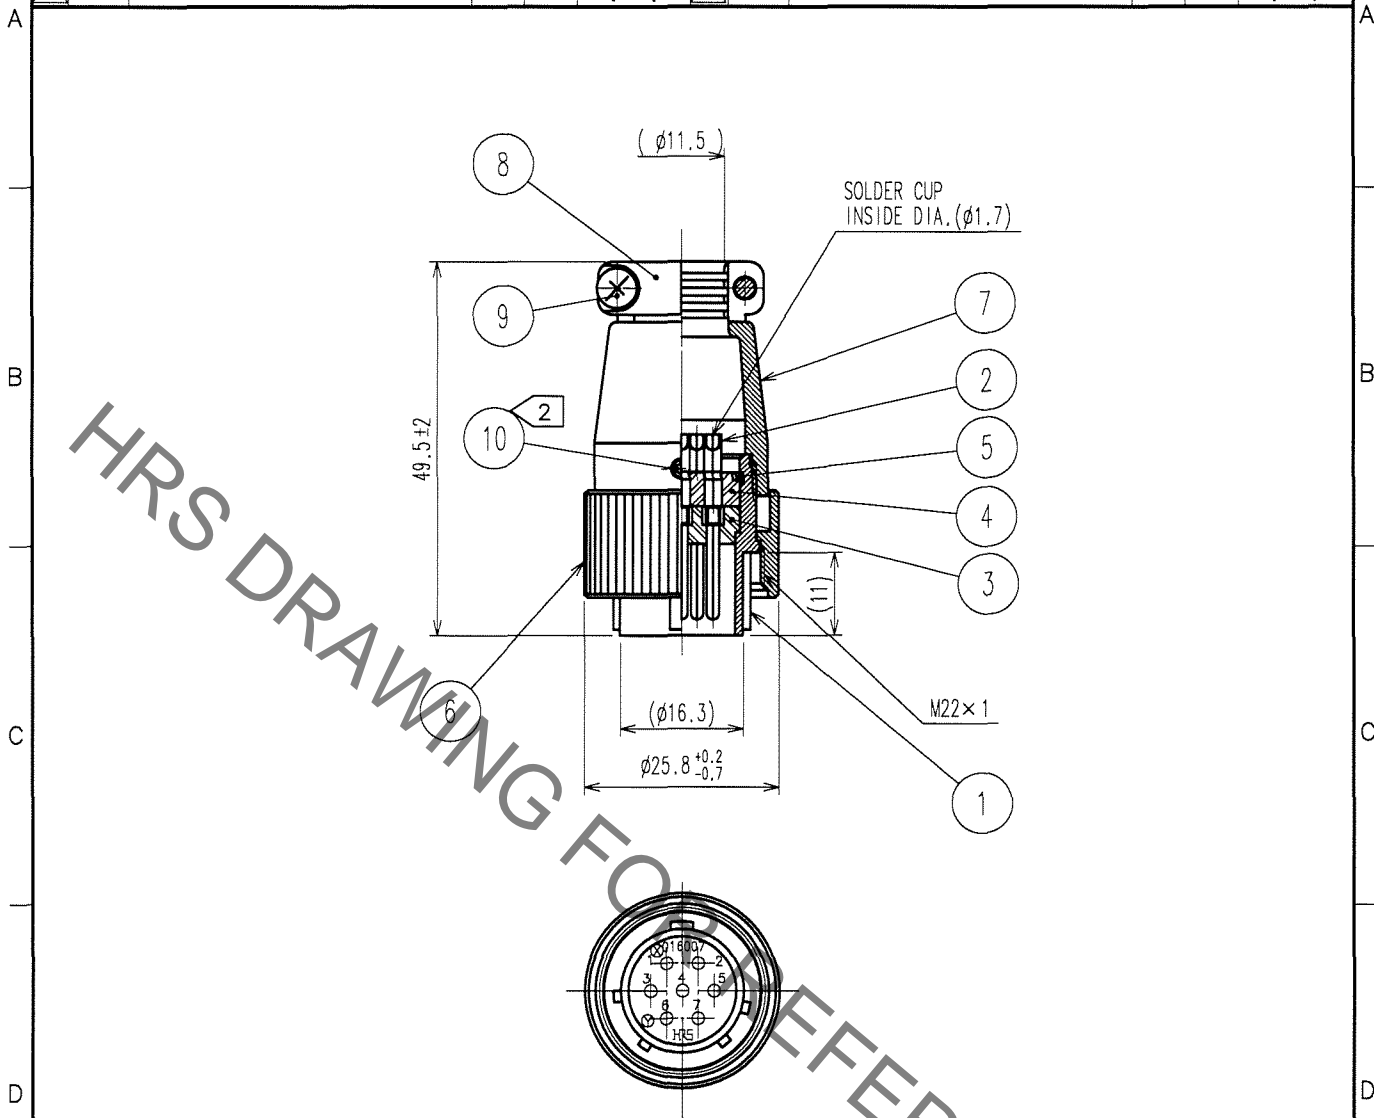

1		2			3			4		
COUNT	DESCRIPTION OF REVISIONS	BY	CHKD	DATE	COUNT	DESCRIPTION OF REVISIONS	BY	CHKD	DATE	
△					△					
△					△					
△					△					

NOTES 1. ROTATION EXAMPLES OF REF.NO. ① AND ⑦ ARE SHOWN.
② ACROSS FLATS OF HEAGON HEAD OF REF.NO. ⑩ TO BE 1.27mm.

CODE NO. (OLD)	DRAWN	DESIGNED	CHECKED	APPROVED	RELEASED
	<i>J. Nishii</i>	<i>E. Kunita</i>		<i>M. Sato</i>	
	06.03.26	06.03.26		06.03.27	

 SCALE 1 : 1 UNITS mm	DRAWING NO.	PART NO.
	EDC4-024129-71	JR16PK-7P(71)
	 HIROSE ELECTRIC CO., LTD.	CODE NO. CL114-0503-2-71