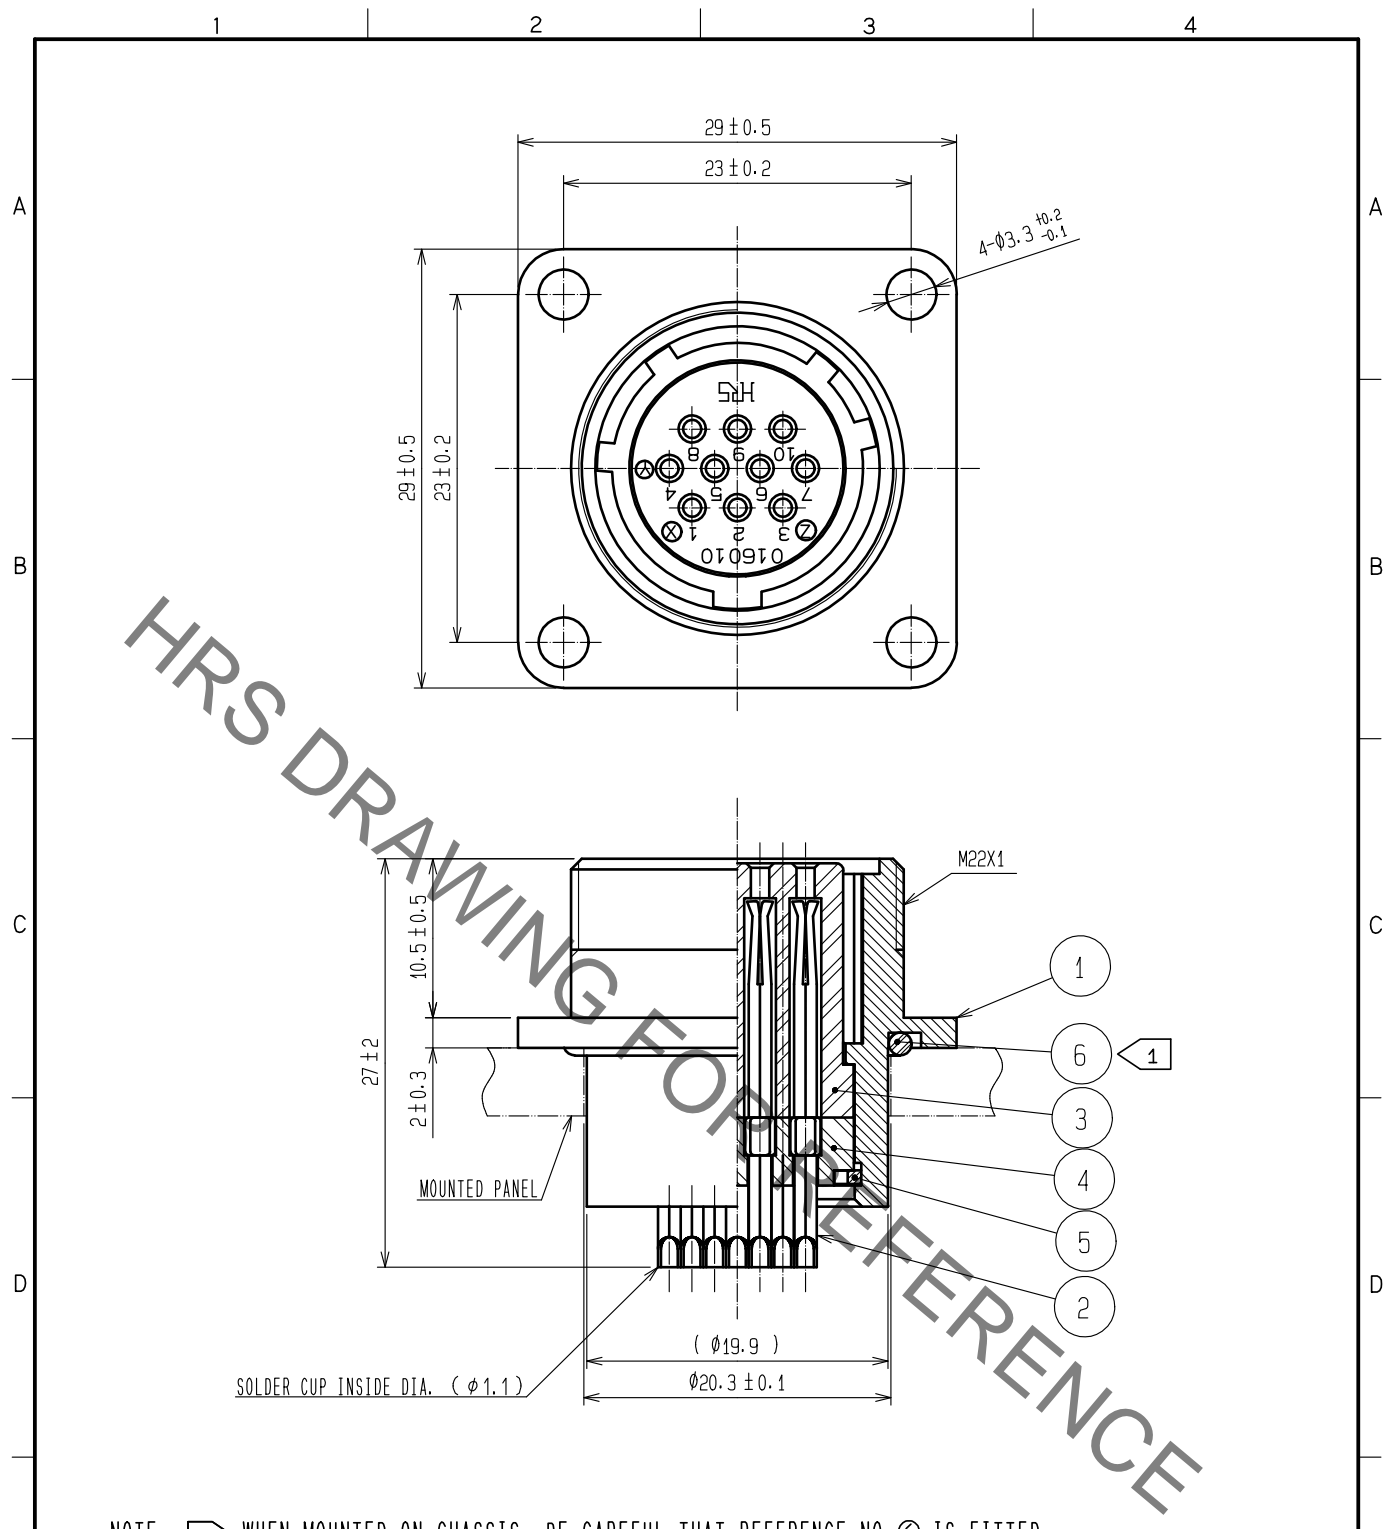

NOTE ① WHEN MOUNTED ON CHASSIS, BE CAREFUL THAT REFERENCE NO. ⑥ IS FITTED INTO THE INDICATES GROOVE ANY BITING.

| 3 | PHENOL-FORMALDEHYDE | (BLACK) UL94V-0 | 6 | NBR | (BLACK) | | |
|---------------------------|---------------------|--------------------------|-----------|--------------------------|------------------|---------|------|
| 2 | COPPER ALLOY | SILVER PLATING 2 μm min. | 5 | PHOSPHOR BRONZE | NICKEL PLATING | | |
| 1 | ALUMINUM ALLOY | BLACK CHROME PLATING | 4 | PHENOL-FORMALDEHYDE | (BLACK) UL94V-0 | | |
| NO. | MATERIAL | FINISH . REMARKS | NO. | MATERIAL | FINISH . REMARKS | | |
| UNITS mm | | SCALE 2 : 1 | COUNT | DESCRIPTION OF REVISIONS | DESIGNED | CHECKED | DATE |
| HIROSE ELECTRIC CO., LTD. | | APPROVED :HY. KOBAYASHI | 18.02.26 | DRAWING NO. | EDC-110588-31-00 | | |
| | | CHECKED :HY. KOBAYASHI | 18.02.26 | PART NO. | JR16WR-10S(31) | | |
| | | DESIGNED :TH. KAMEYA | 18.02.23 | CODE NO. | CL114-2037-2-31 | | |
| | | DRAWN :MK. INOUE | 18.02.13 | 1/1 | | | |