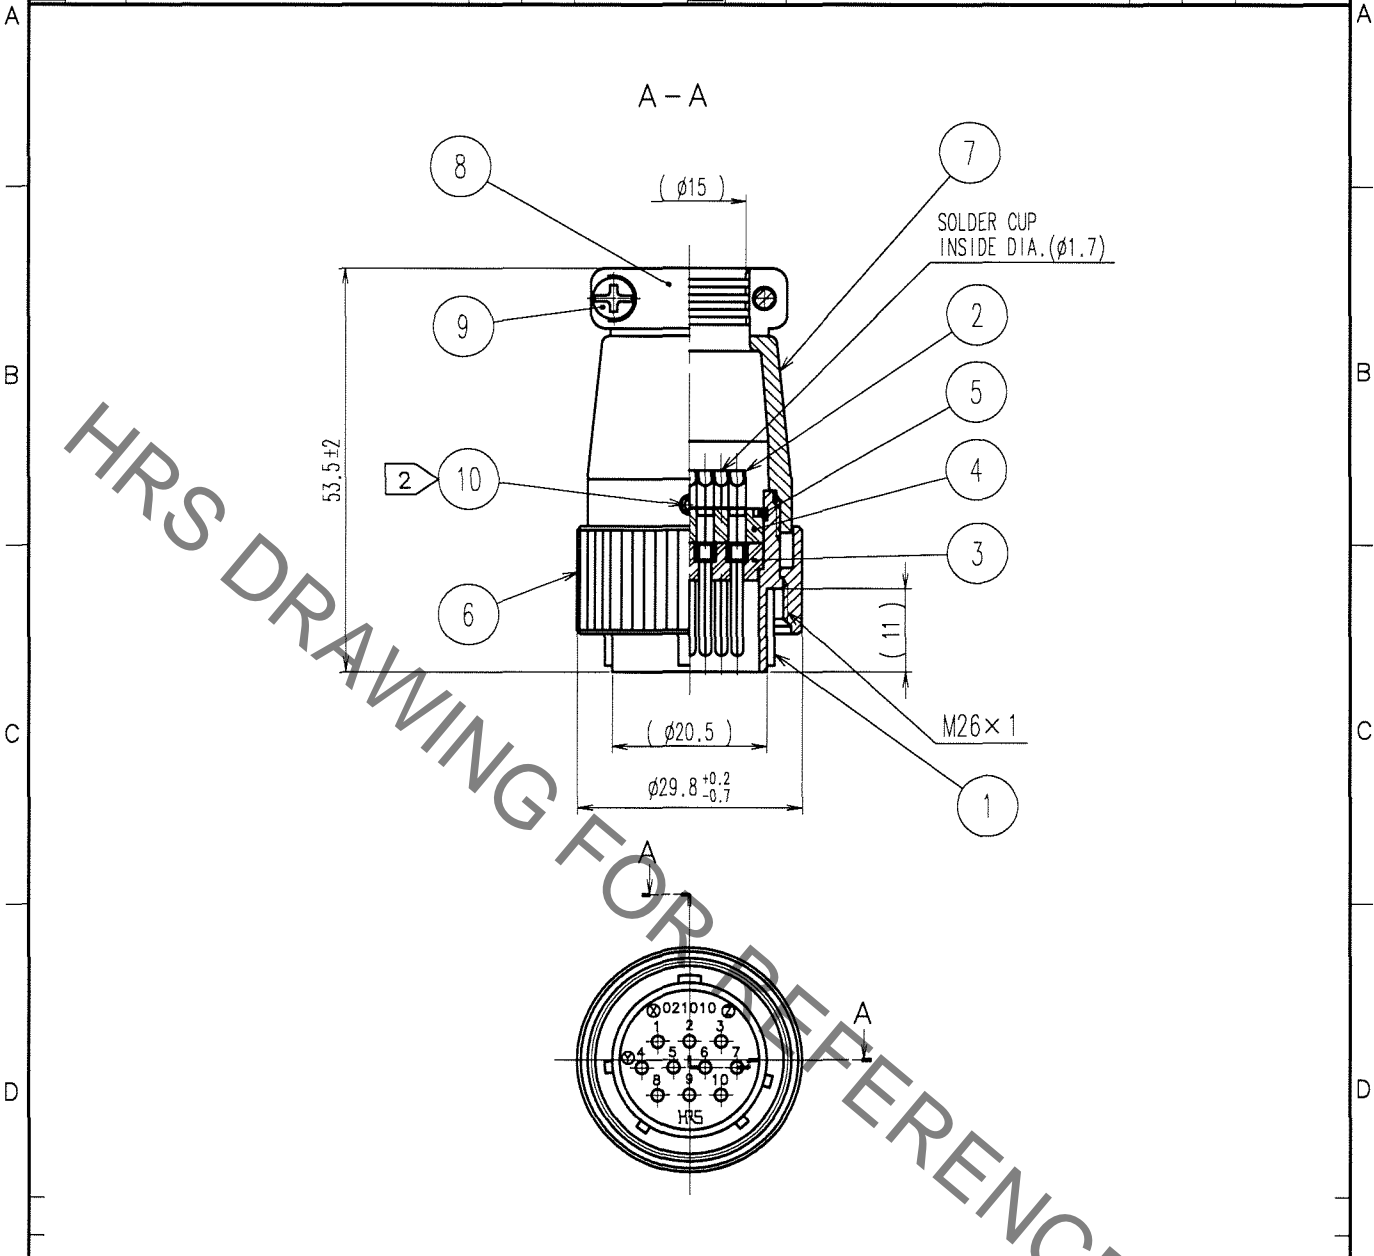

NOTES 1. ROTATION EXAMPLES OF REF.NO. ① AND ⑦ ARE SHOWN.
2 ACROSS FLATS OF HEAGON HEAD OF REF.NO. ⑩ TO BE 1.27mm.

5	PHOSPHOR BRONZE	NICKEL PLATING	10	STEEL	NICKEL PLATING, HEX SOCKET SET SCREW M2.6×0.45×2
4	PHENOL FORMALDEHYDE	(BLACK) UL94V-0	9	BRASS	NICKEL PLATING M3×0.5×10
3	PHENOL FORMALDEHYDE	(BLACK) UL94V-0	8	ALUMINUM ALLOY	MATTE FINISH NICKEL PLATED
2	COPPER ALLOY	SILVER PLATING, 3μm min	7	ALUMINUM ALLOY	MATTE FINISH NICKEL PLATED
1	ALUMINUM ALLOY	MATTE FINISH NICKEL PLATED	6	ALUMINUM ALLOY	MATTE FINISH NICKEL PLATED
NO.	MATERIAL	FINISH, REMARKS	NO.	MATERIAL	FINISH, REMARKS

CODE NO. (OLD)	DRAWN	DESIGNED	CHECKED	APPROVED	RELEASED
	<i>T. Ishizaki</i> '06.3.26	<i>E. Kunita</i> 06.03.26	/	<i>M. Saito</i> '06.03.27	

TO
R

SCALE	DRAWING NO.	PART NO.
1 : 1	EDC4-024131-71	JR21PK-10P(71)
UNITS	CODE NO.	
mm	CL114-0505-8-71	1/1