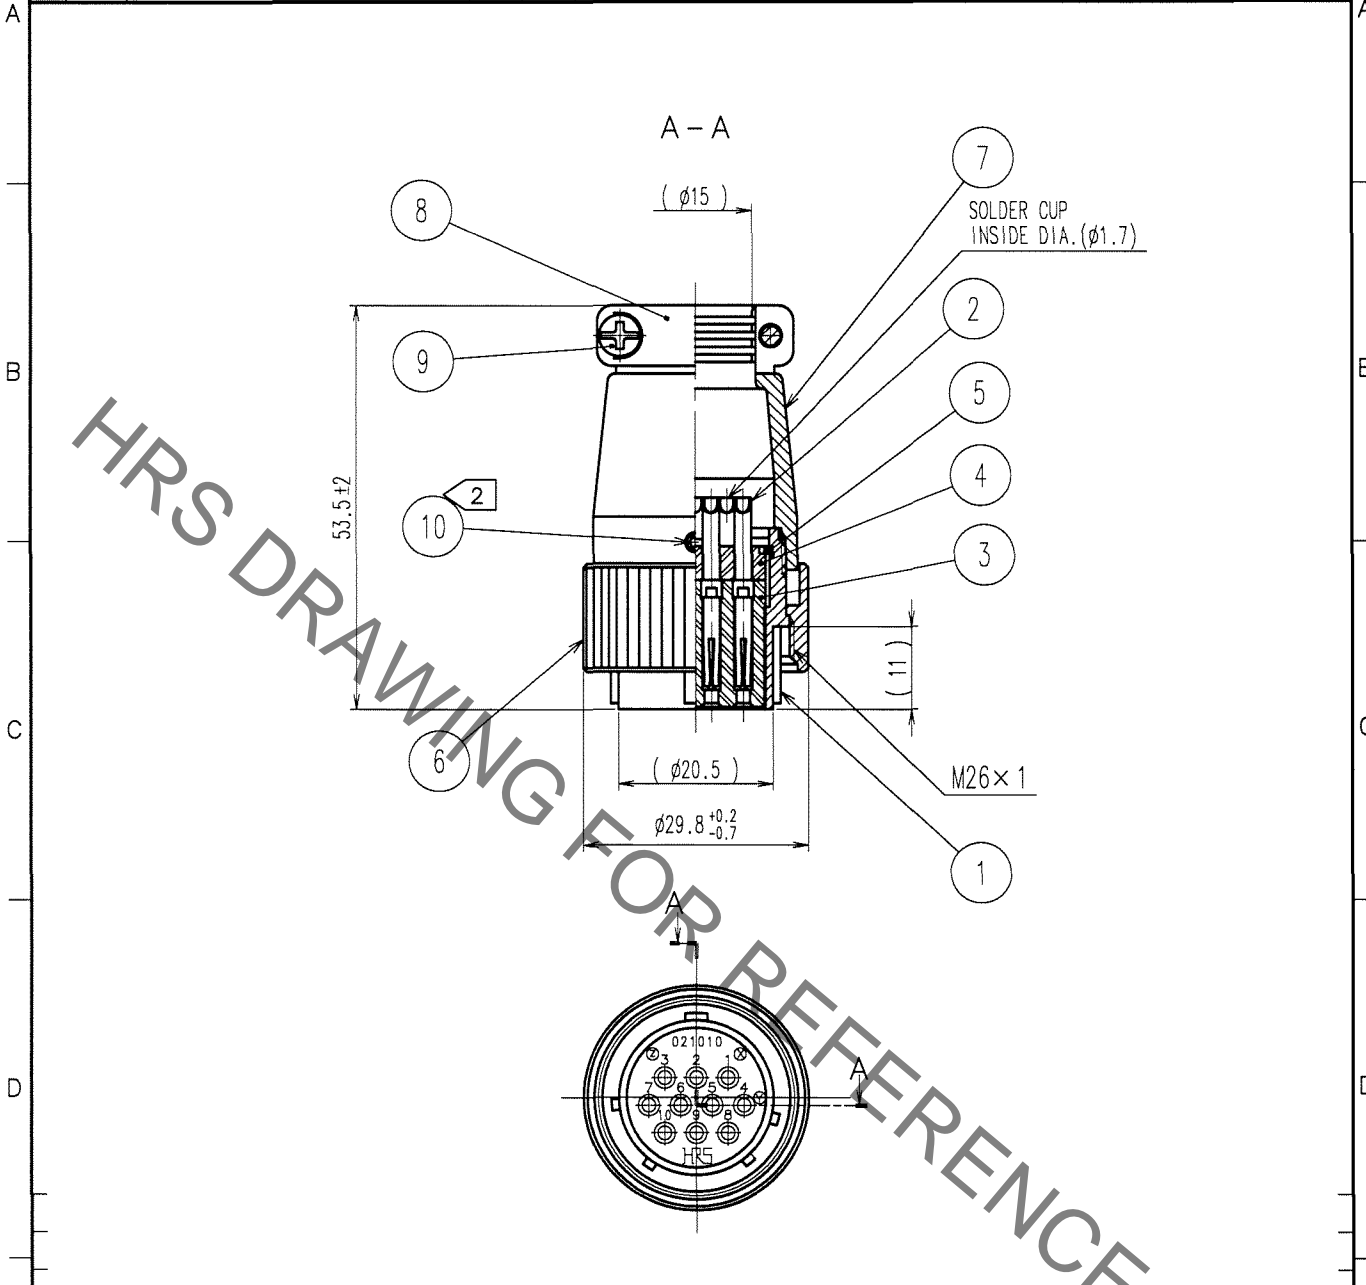

1		2			3			4		
COUNT	DESCRIPTION OF REVISIONS	BY	CHKD	DATE	COUNT	DESCRIPTION OF REVISIONS	BY	CHKD	DATE	
△				. .	△				. .	
△				. .	△				. .	
△				. .	△				. .	

NOTES 1. ROTATION EXAMPLES OF REF. NO. ① AND ⑦ ARE SHOWN.
② ACROSS FLATS OF HEAGON HEAD OF REF. NO. ⑩ TO BE 1.27mm.

CODE NO. (OLD)		DRAWN	DESIGNED	CHECKED	APPROVED	RELEASED
		<i>J. Moroi</i>	<i>E. Kunita</i>	<i>[Signature]</i>	<i>M. Sato</i>	
		<i>06.3.26</i>	<i>06.03.26</i>	<i>[Signature]</i>	<i>06.03.29</i>	

TO
R

 SCALE 1 : 1 UNITS mm	DRAWING NO. EDC4-024139-71 HRS HIROSE ELECTRIC CO., LTD.	PART NO. JR21PK-10S(71) CODE NO. CL114-0513-6-71	1 1
-----------------------------------	---	---	--------