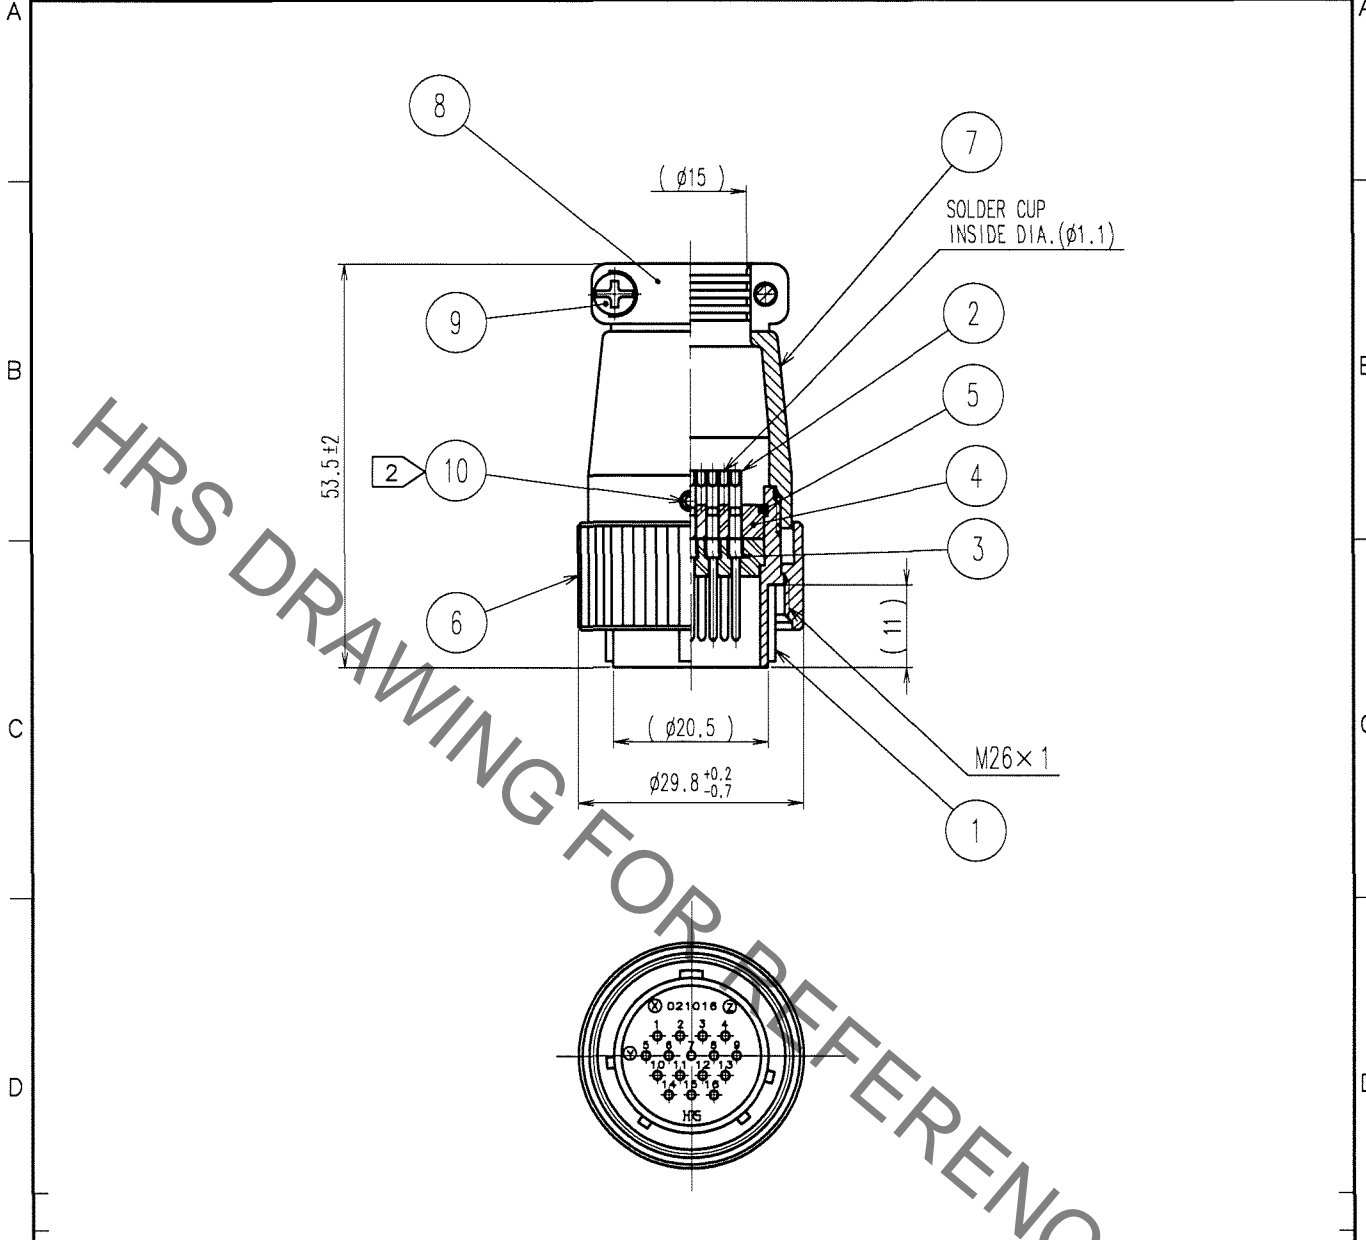

HRS DRAWING FOR REFERENCE

NOTES 1. ROTATION EXAMPLES OF REF. NO. ① AND ⑦ ARE SHOWN.
2. ACROSS FLATS OF HEAGON HEAD OF REF. NO. ⑩ TO BE 1.27mm.

5	PHOSPHOR BRONZE	NICKEL PLATING	10	STEEL	NICKEL PLATING, HEX SOCKET SET SCREW M2.6x0.45x2
4	PHENOL FORMALDEHYDE	(BLACK) UL94V-0	9	BRASS	NICKEL PLATING M3x0.5x10
3	PHENOL FORMALDEHYDE	(BLACK) UL94V-0	8	ALUMINUM ALLOY	MATTE FINISH NICKEL PLATED
2	COPPER ALLOY	SILVER PLATING, 3μm min	7	ALUMINUM ALLOY	MATTE FINISH NICKEL PLATED
1	ALUMINUM ALLOY	MATTE FINISH NICKEL PLATED	6	ALUMINUM ALLOY	MATTE FINISH NICKEL PLATED
NO.	MATERIAL	FINISH, REMARKS	NO.	MATERIAL	FINISH, REMARKS

CODE NO. (OLD)		DRAWN	DESIGNED	CHECKED	APPROVED	RELEASED
		<i>T. Nishi</i>	<i>E. Kuroki</i>	/	<i>M. Sato</i>	
		06.03.26	06.03.26		06.03.27	
DRAWING NO. EDC4-024132-71			PART NO. JR21PK-16P(71)			
UNITS mm			CODE NO. CL114-0506-0-71			1/1