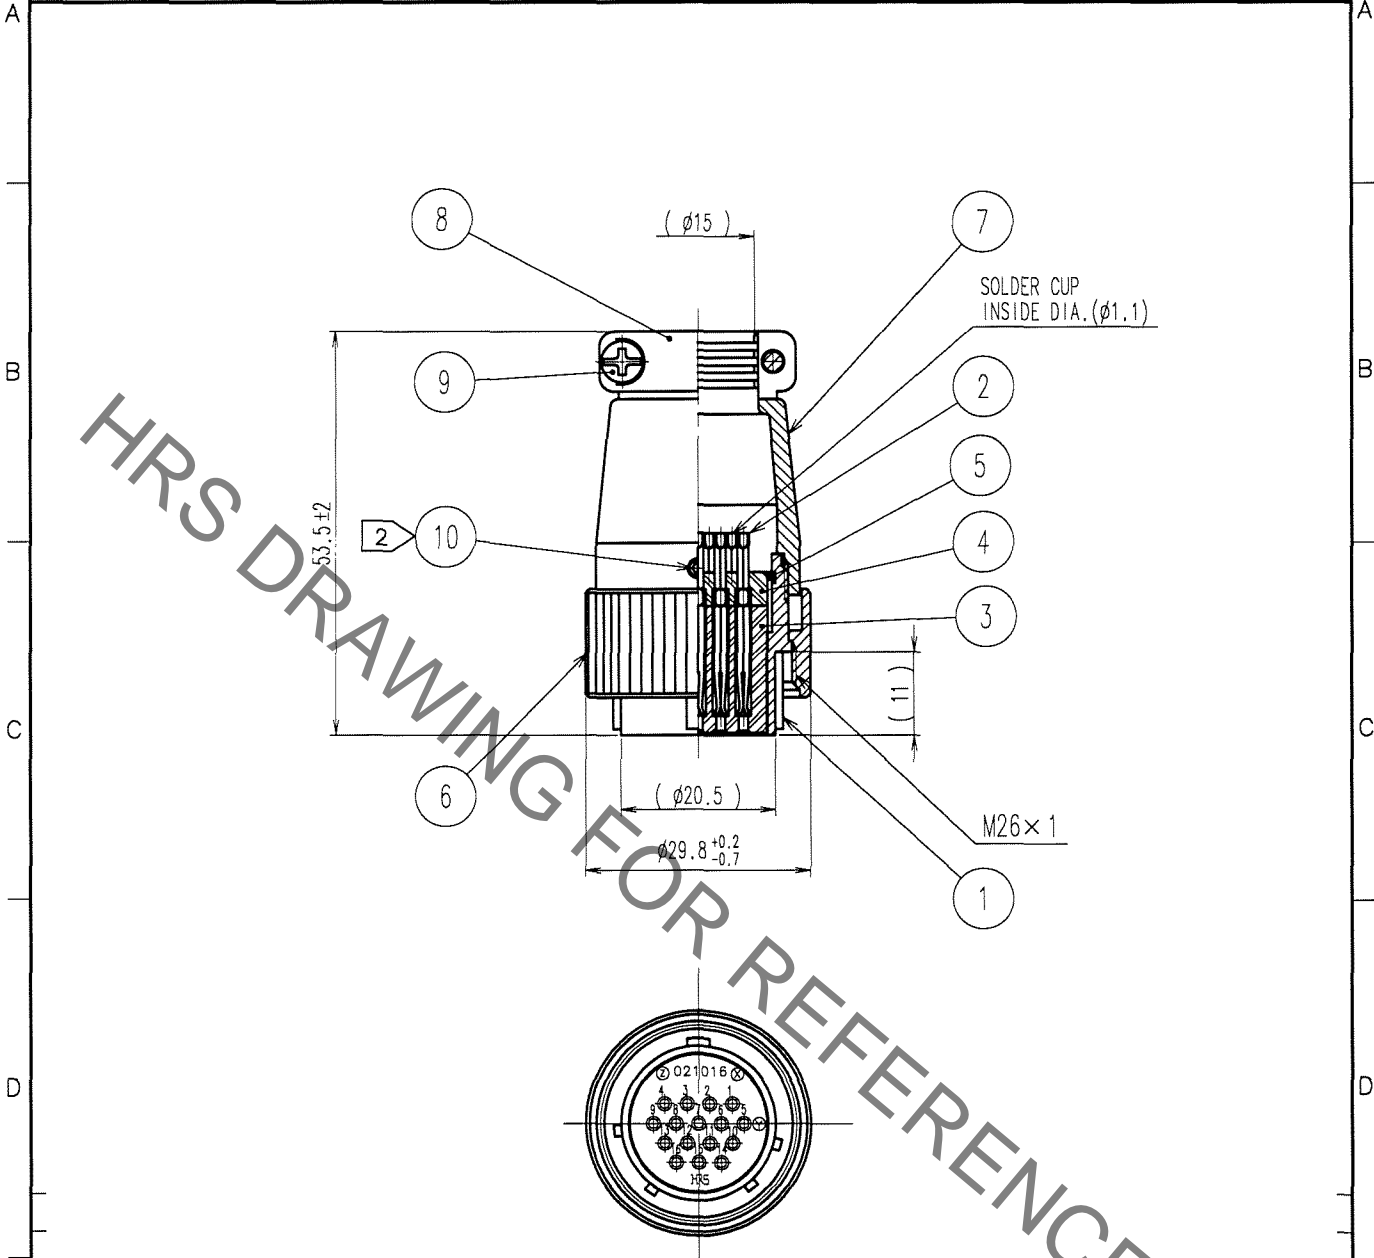

1			2			3			4					
COUNT	DESCRIPTION OF REVISIONS	BY	CHKD	DATE	COUNT	DESCRIPTION OF REVISIONS	BY	CHKD	DATE	COUNT	DESCRIPTION OF REVISIONS	BY	CHKD	DATE
△				. .	△			
△				. .	△			
△				. .	△			

NOTES 1. ROTATION EXAMPLES OF REF.NO.①AND⑦ARE SHOWN.
② ACROSS FLATS OF HEAGON HEAD OF REF.NO.⑩ TO BE 1.27mm.

CODE NO. (OLD)		DRAWN	DESIGNED	CHECKED	APPROVED	RELEASED
		<i>T. Horii</i>	<i>E. Kamii</i>		<i>M. Sato</i>	
		<i>'06.03.26</i>	<i>'06.03.26</i>		<i>'06.03.27</i>	
DRAWING NO. EDC4-023972-71			PART NO. JR21PK-16S(71)			
SCALE 1:1			CODE NO. CL114-0514-9-71			1/1
UNITS mm			HRS HIROSE ELECTRIC CO., LTD.			