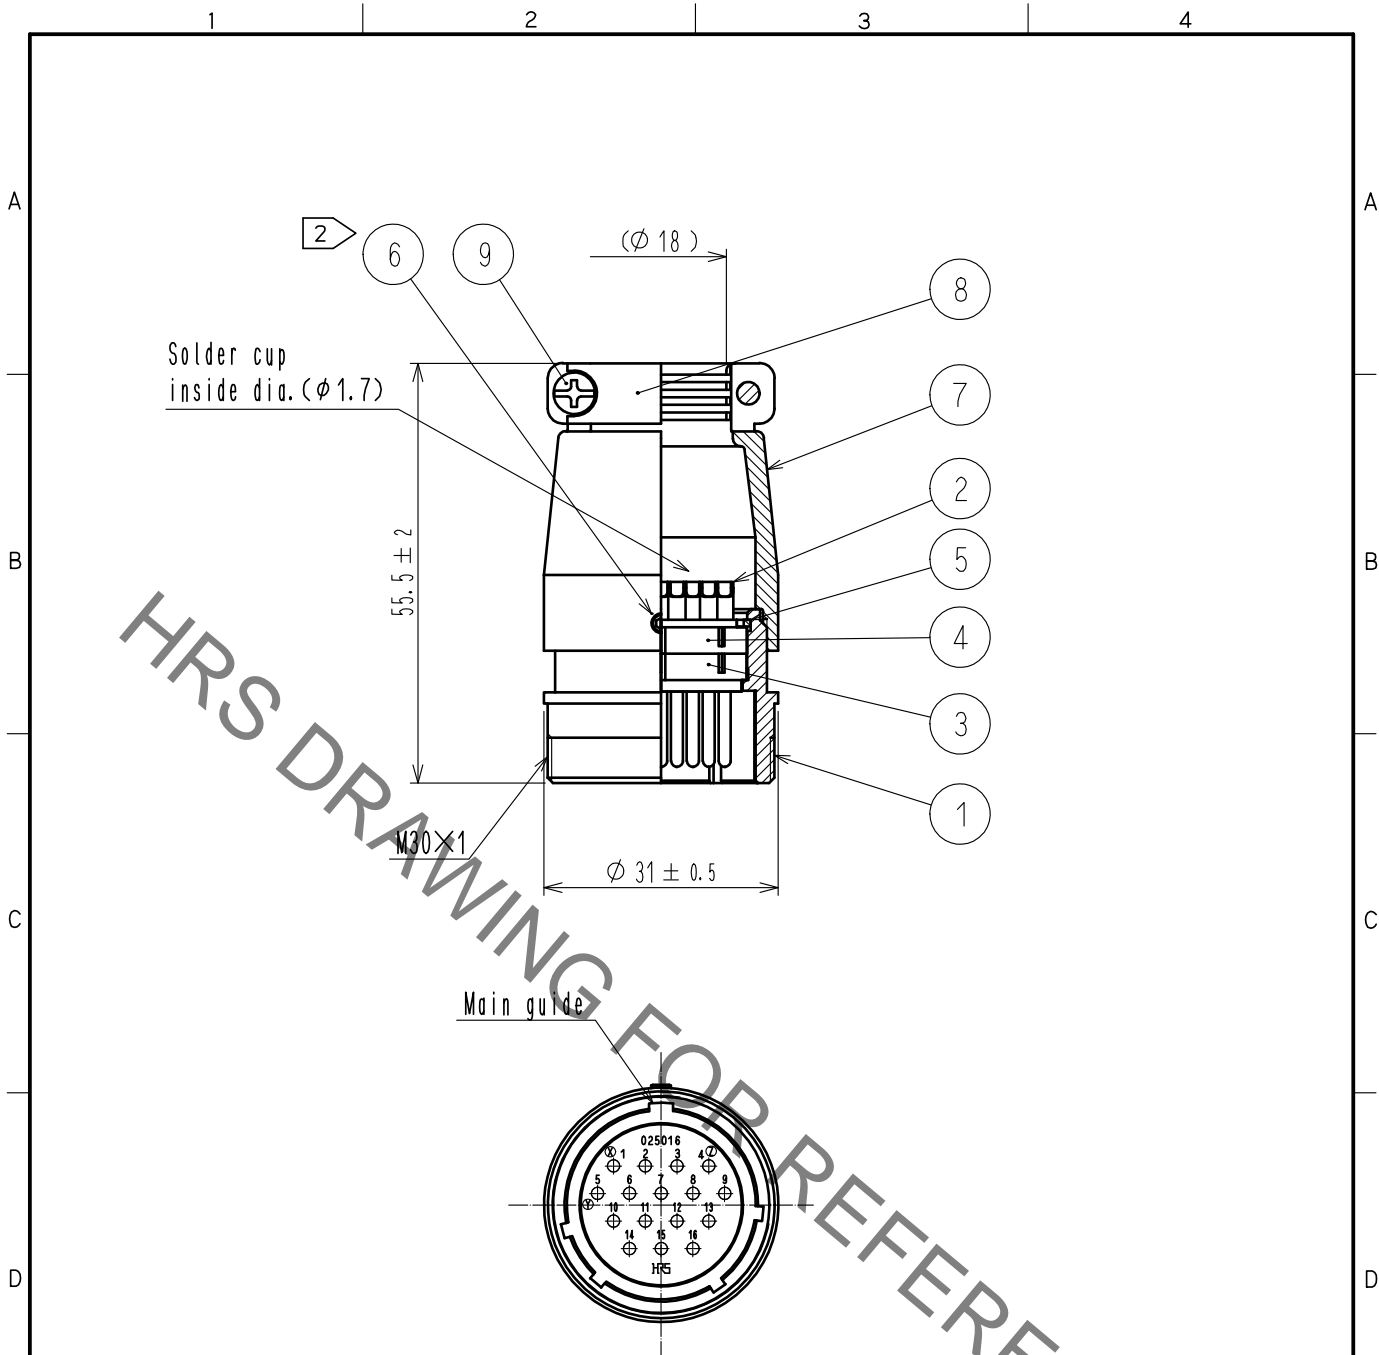

Notes 1. Rotation examples of ref. no. ① and ⑦ are shown.
 2. Across flats of hexagon head of ref. no. ⑥ to be 1.27mm.

5	Phosphor bronze	Nickel plating			
4	Phenol formaldehyde	(Black), UL94V-0	9	Brass	Nickel plating, M3×0.5×10
3	Phenol formaldehyde	(Black), UL94V-0	8	Aluminum alloy	Matte finish nickel plated
2	Copper alloy	Silver plating	7	Aluminum alloy	Matte finish nickel plated
1	Aluminum alloy	Matte finish nickel plated	6	Steel	Nickel plating Hex socket screw M2.6×0.45×2
NO.	MATERIAL	FINISH . REMARKS	NO.	MATERIAL	FINISH . REMARKS

UNITS mm		SCALE 1 : 1	COUNT 	DESCRIPTION OF REVISIONS	DESIGNED	CHECKED	DATE
HRS HIROSE ELECTRIC CO., LTD.		APPROVED :EJ. KUNII	16.03.03	DRAWING NO.	EDC-025486-00-00		
		CHECKED :EJ. KUNII	16.03.03	PART NO.	JR25JK-16P		
		DESIGNED :TY. TAKAHASHI	16.03.03	CODE NO.	CL114-0539-0-00		
		DRAWN :TY. TAKAHASHI	16.03.03				1/1