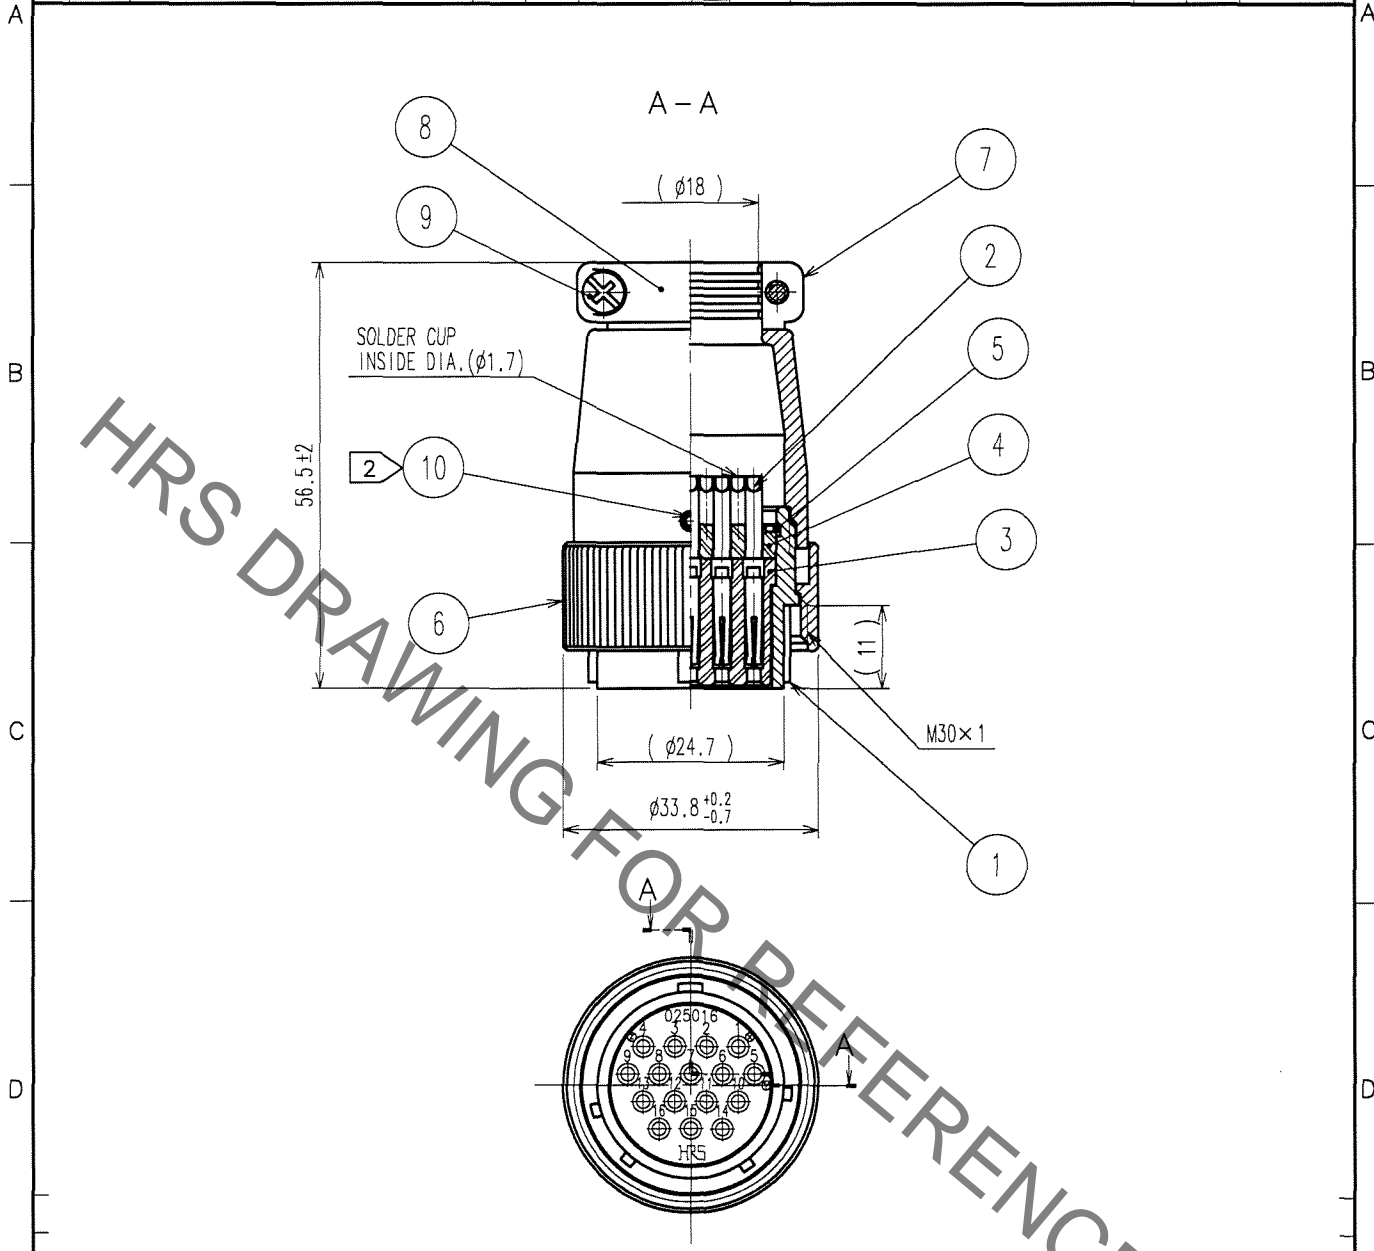

NOTES 1. ROTATION EXAMPLES OF REF.NO. ① AND ⑦ ARE SHOWN.
 ② ACROSS FLATS OF HEAGON HEAD OF REF.NO. ⑩ TO BE 1.27mm.

5	PHOSPHOR BRONZE	NICKEL PLATING	10	STEEL	NICKEL PLATING, HEX SOCKET SET SCREW M2.8×0.45×2
4	PHENOL FORMALDEHYDE	(BLACK) UL94V-0	9	BRASS	NICKEL PLATING M3×0.5×10
3	PHENOL FORMALDEHYDE	(BLACK) UL94V-0	8	ALUMINUM ALLOY	MATTE FINISH NICKEL PLATED
2	COPPER ALLOY	SILVER PLATING, 2μm min	7	ALUMINUM ALLOY	MATTE FINISH NICKEL PLATED
1	ALUMINUM ALLOY	MATTE FINISH NICKEL PLATED	6	ALUMINUM ALLOY	MATTE FINISH NICKEL PLATED
NO.	MATERIAL	FINISH, REMARKS	NO.	MATERIAL	FINISH, REMARKS

CODE NO. (OLD)		DRAWN	DESIGNED	CHECKED	APPROVED	RELEASED
		<i>J. Horii</i>	<i>E. Kunii</i>	/	<i>M. Sato</i>	
		'06.3.26	'06.03.26		'06.03.27	
DRAWING NO. EDC4-024141-71			PART NO. JR25PK-16S(71)			
UNITS mm			CODE NO. CL114-0515-1-71			1/1
HRS HIROSE ELECTRIC CO., LTD.						