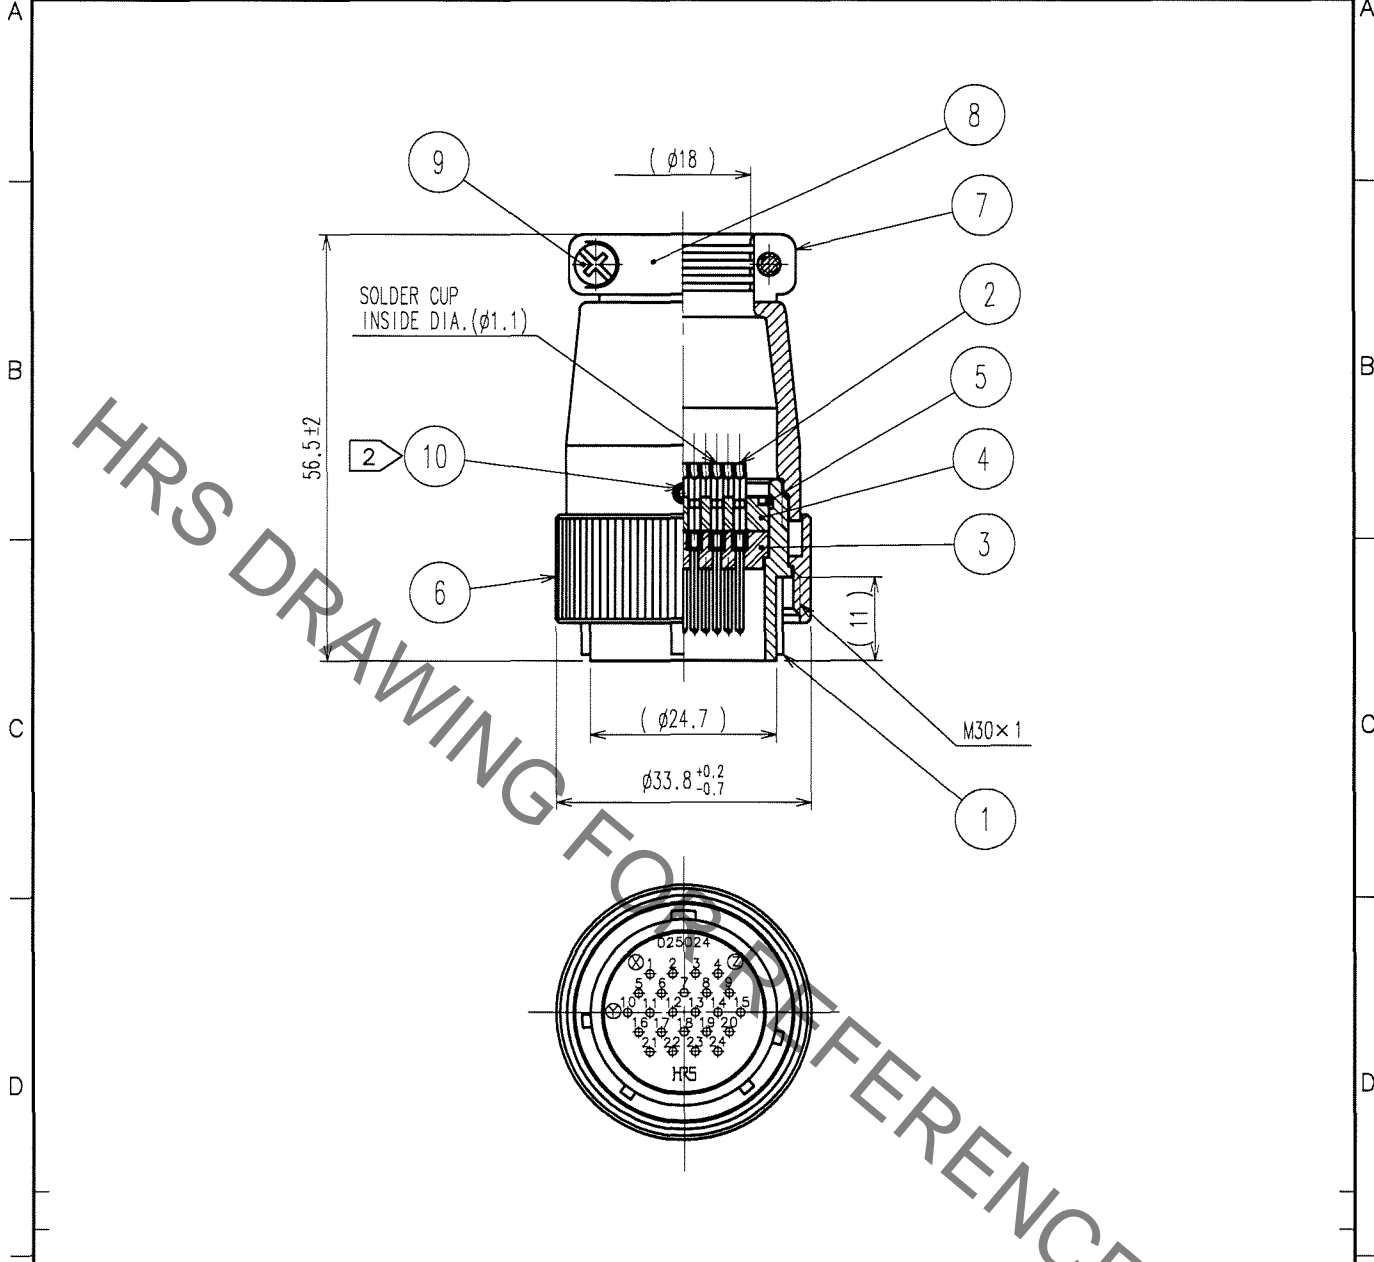

1		2			3			4		
COUNT	DESCRIPTION OF REVISIONS	BY	CHKD	DATE	COUNT	DESCRIPTION OF REVISIONS	BY	CHKD	DATE	
△				. .	△				. .	
△				. .	△				. .	
△				. .	△				. .	

NOTES 1. ROTATION EXAMPLES OF REF.NO. ① AND ⑦ ARE SHOWN.  
 ② ACROSS FLATS OF HEAGON HEAD OF REF.NO. ⑩ TO BE 1.27mm.

CODE NO. (OLD)	DRAWN	DESIGNED	CHECKED	APPROVED	RELEASED
	<i>T. Aburū</i>	<i>E. Kawanishi</i>	/	<i>M. Sato</i>	
	<i>06.03.26</i>	<i>06.03.26</i>		<i>06.03.27</i>	

TO
R

SCALE	DRAWING NO.	PART NO.
1 : 1	EDC4-024134-71	JR25PK-24P(71)
UNITS	CODE NO.	
mm	CL114-0508-6-71	1/1