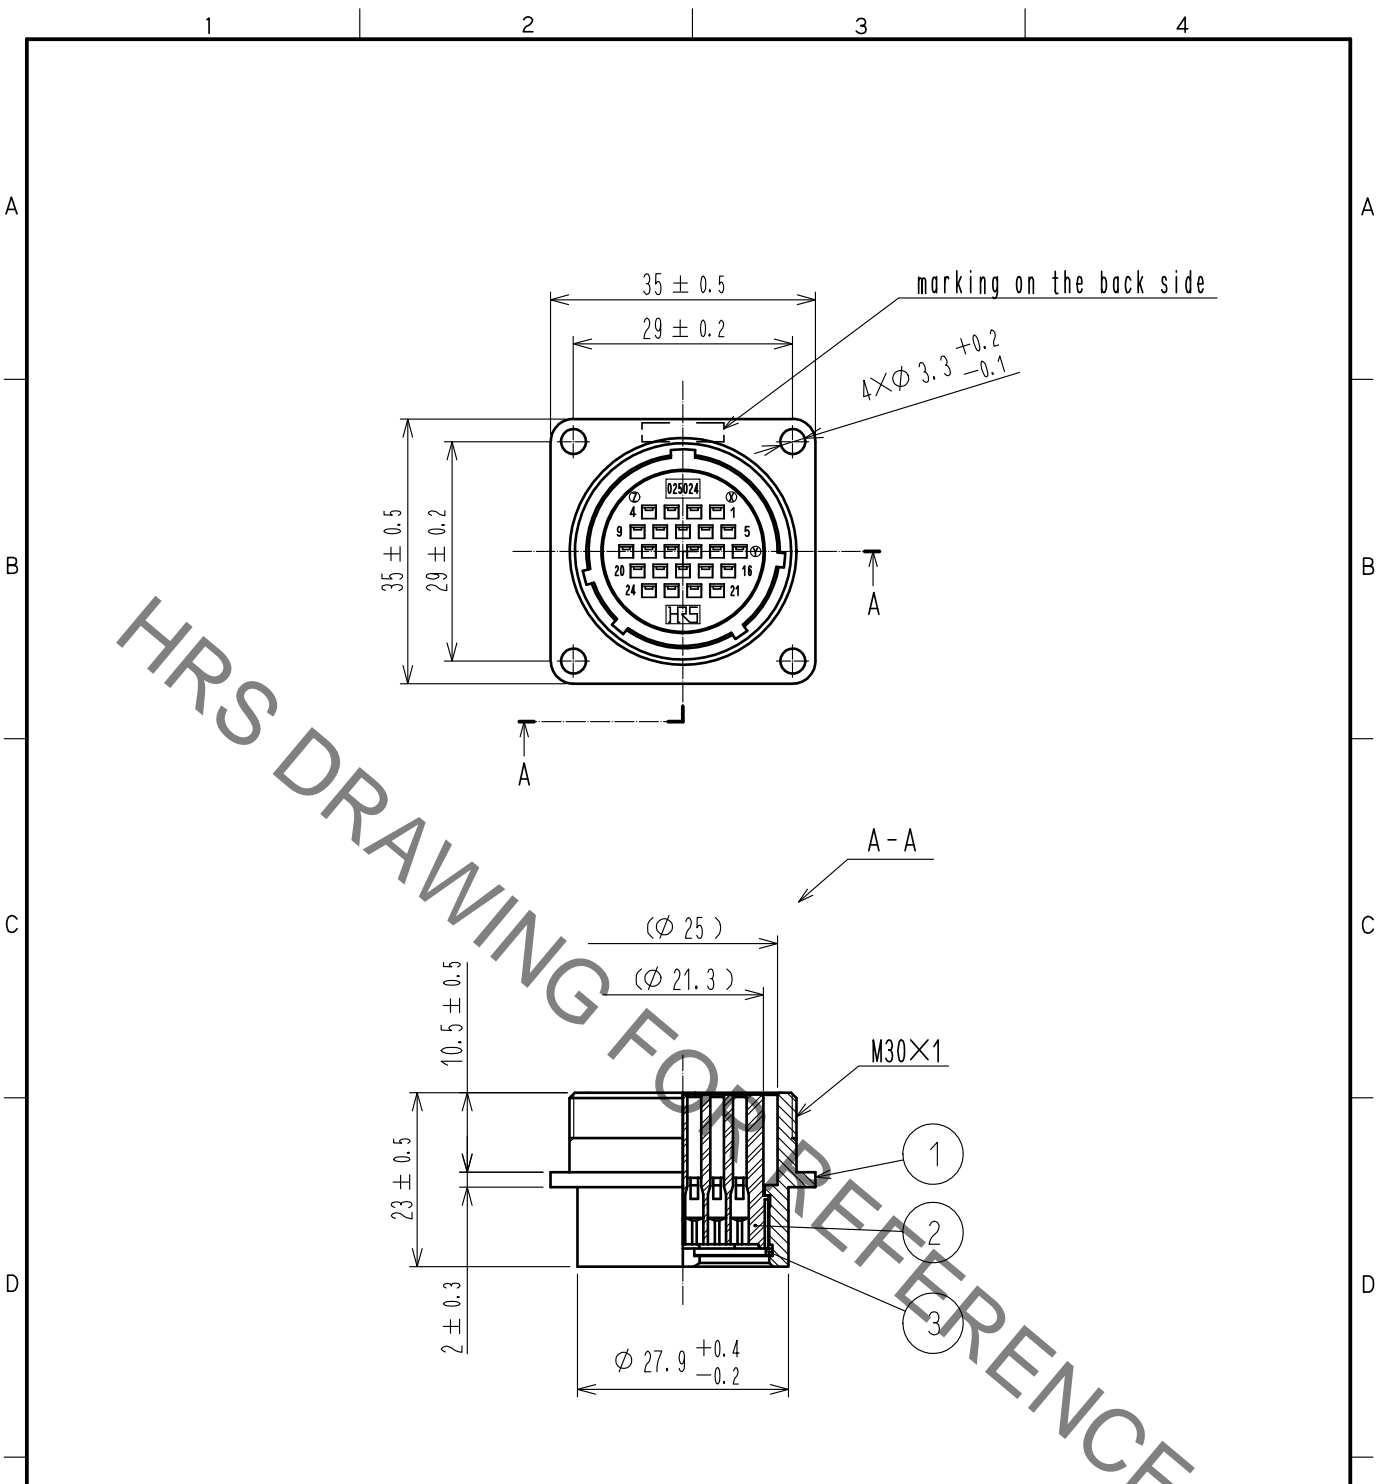

HRS DRAWING FOR REFERENCE

- Notes
1. Applicable crimping contact
 JRC-SC2-212(AWG #24~20)
 JRC-SC2-222(AWG #28~24)
 2. Applicable crimp contact extraction tool
 RM-TP

2	Polycarbonate	(Black) . UL94V-0			
1	Aluminum alloy	Matte finish nickel plated	3	Phosphor bronze	Nickel plating
NO.	MATERIAL	FINISH . REMARKS	NO.	MATERIAL	FINISH . REMARKS
UNITS mm		SCALE 1 : 1	COUNT 	DESCRIPTION OF REVISIONS	DESIGNED
					CHECKED
					DATE
HRS	HIROSE ELECTRIC CO., LTD.	APPROVED :EJ. KUNII	16. 02. 13	DRAWING NO.	EDC-029086-00-00
		CHECKED :EJ. KUNII	16. 02. 13	PART NO.	JR25RK-24SC
		DESIGNED :TY. TAKAHASHI	16. 02. 13	CODE NO.	CL114-0581-6-00
		DRAWN :TY. TAKAHASHI	16. 02. 13		