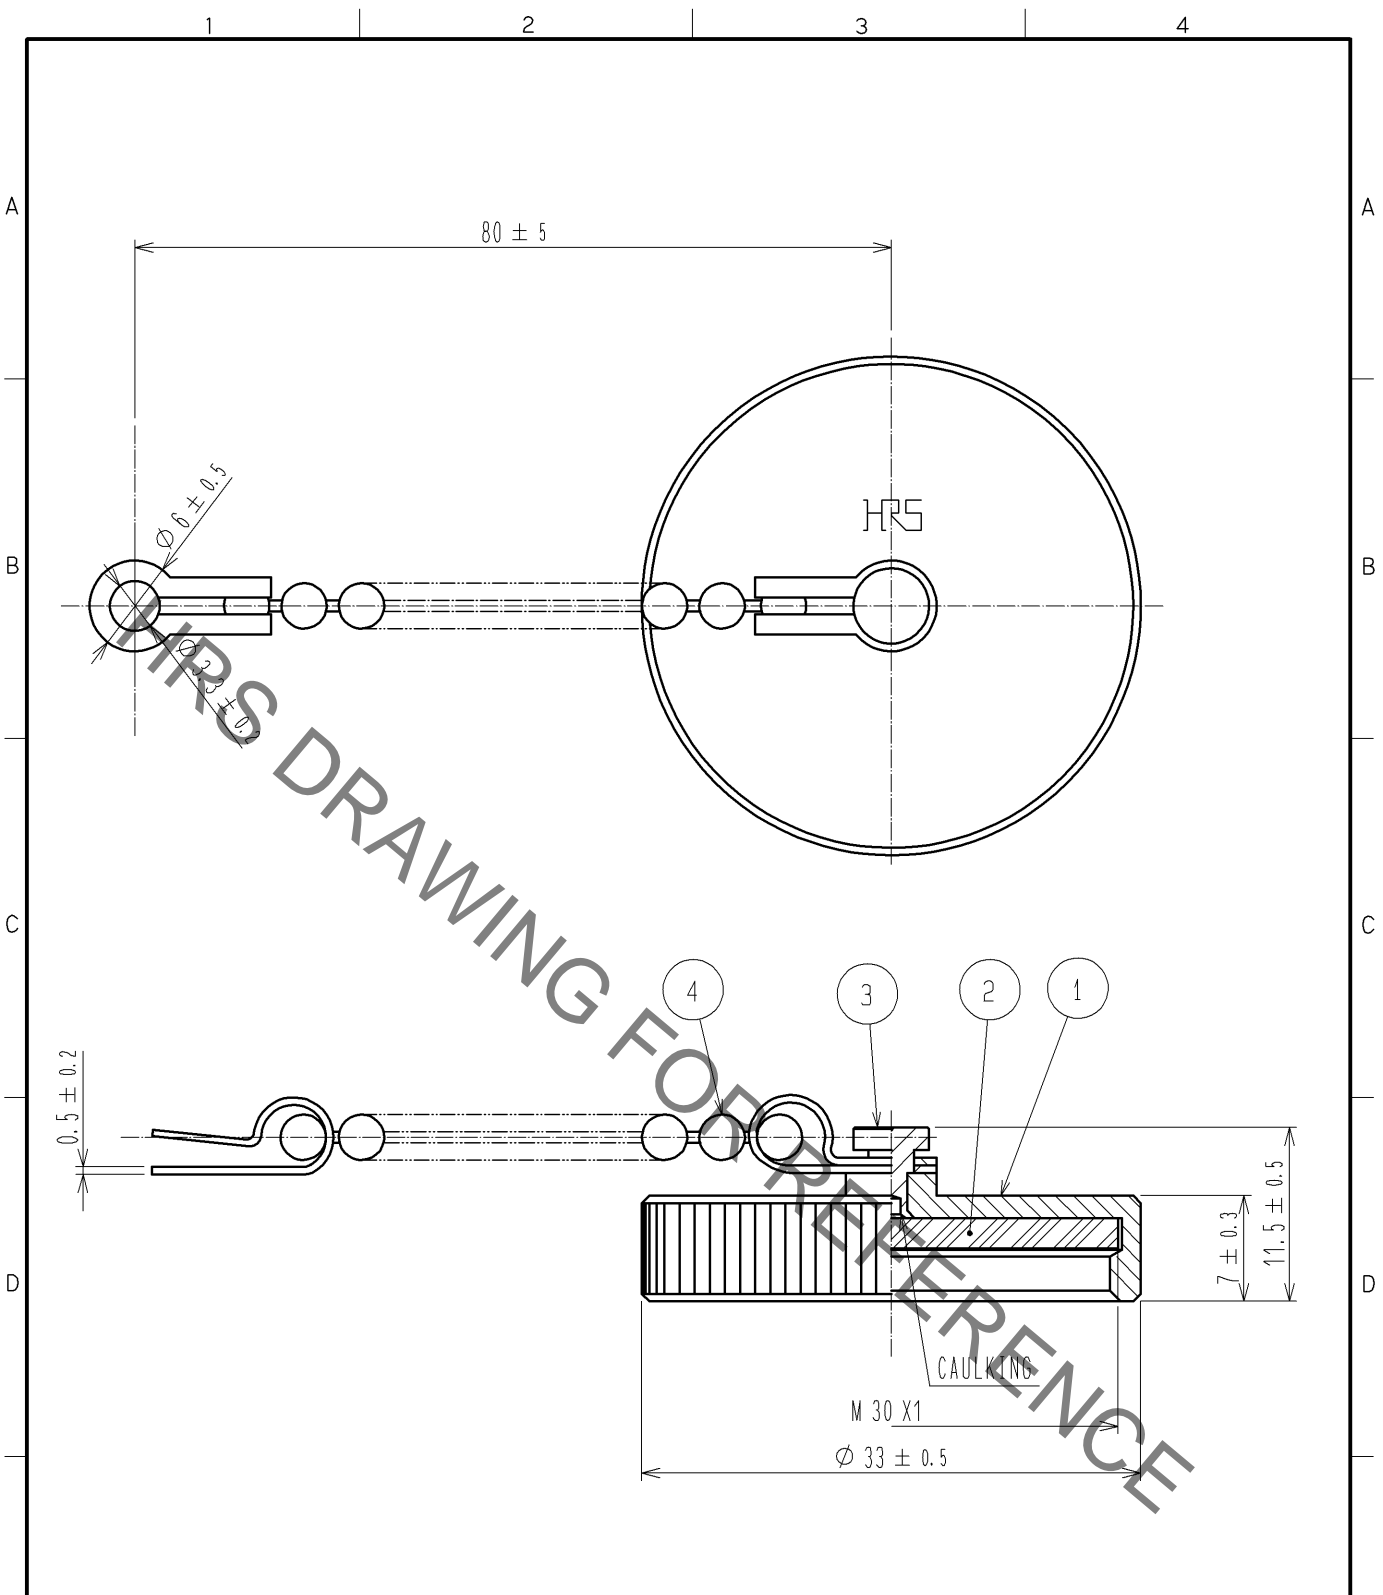

NOTE 1 THE RECOMMENDED CLAMP TORQUE TO RECEPTACLE : 1.2 TO 2N · m.
 2 THIS PRODUCT IS A CAP FOR JR※25WR※-※(※).
 IT IS APPLICABLE REGARDLESS OF GIVEN ALPHABETS AND/OR NUMBERS SHOWN AT ※.

2	SILICON RUBBER	(BLACK)	4	STAINLESS			
1	BRASS	BLACK CHROME PLATING	3	BRASS	CHROME PLATING		
NO.	MATERIAL	FINISH , REMARKS	NO.	MATERIAL	FINISH , REMARKS		
UNITS mm		SCALE 2 : 1	COUNT 1	DESCRIPTION OF REVISIONS DIS-C-002972	DESIGNED WR. AJIRO	CHECKED TP. KOMATSU	DATE 13. 03. 25
HIROSE ELECTRIC CO., LTD.		APPROVED : MO. SATOH	08. 03. 25	DRAWING NO. EDC4-115782-00			
		CHECKED : HY. KOBAYASHI	08. 03. 25	PART NO. JR25WRC3			
		DESIGNED : DS. MATSUNE	08. 03. 25	CODE NO. CL114-2172-8-00			
		DRAWN : HN. TANAKA	08. 03. 19	1/1			