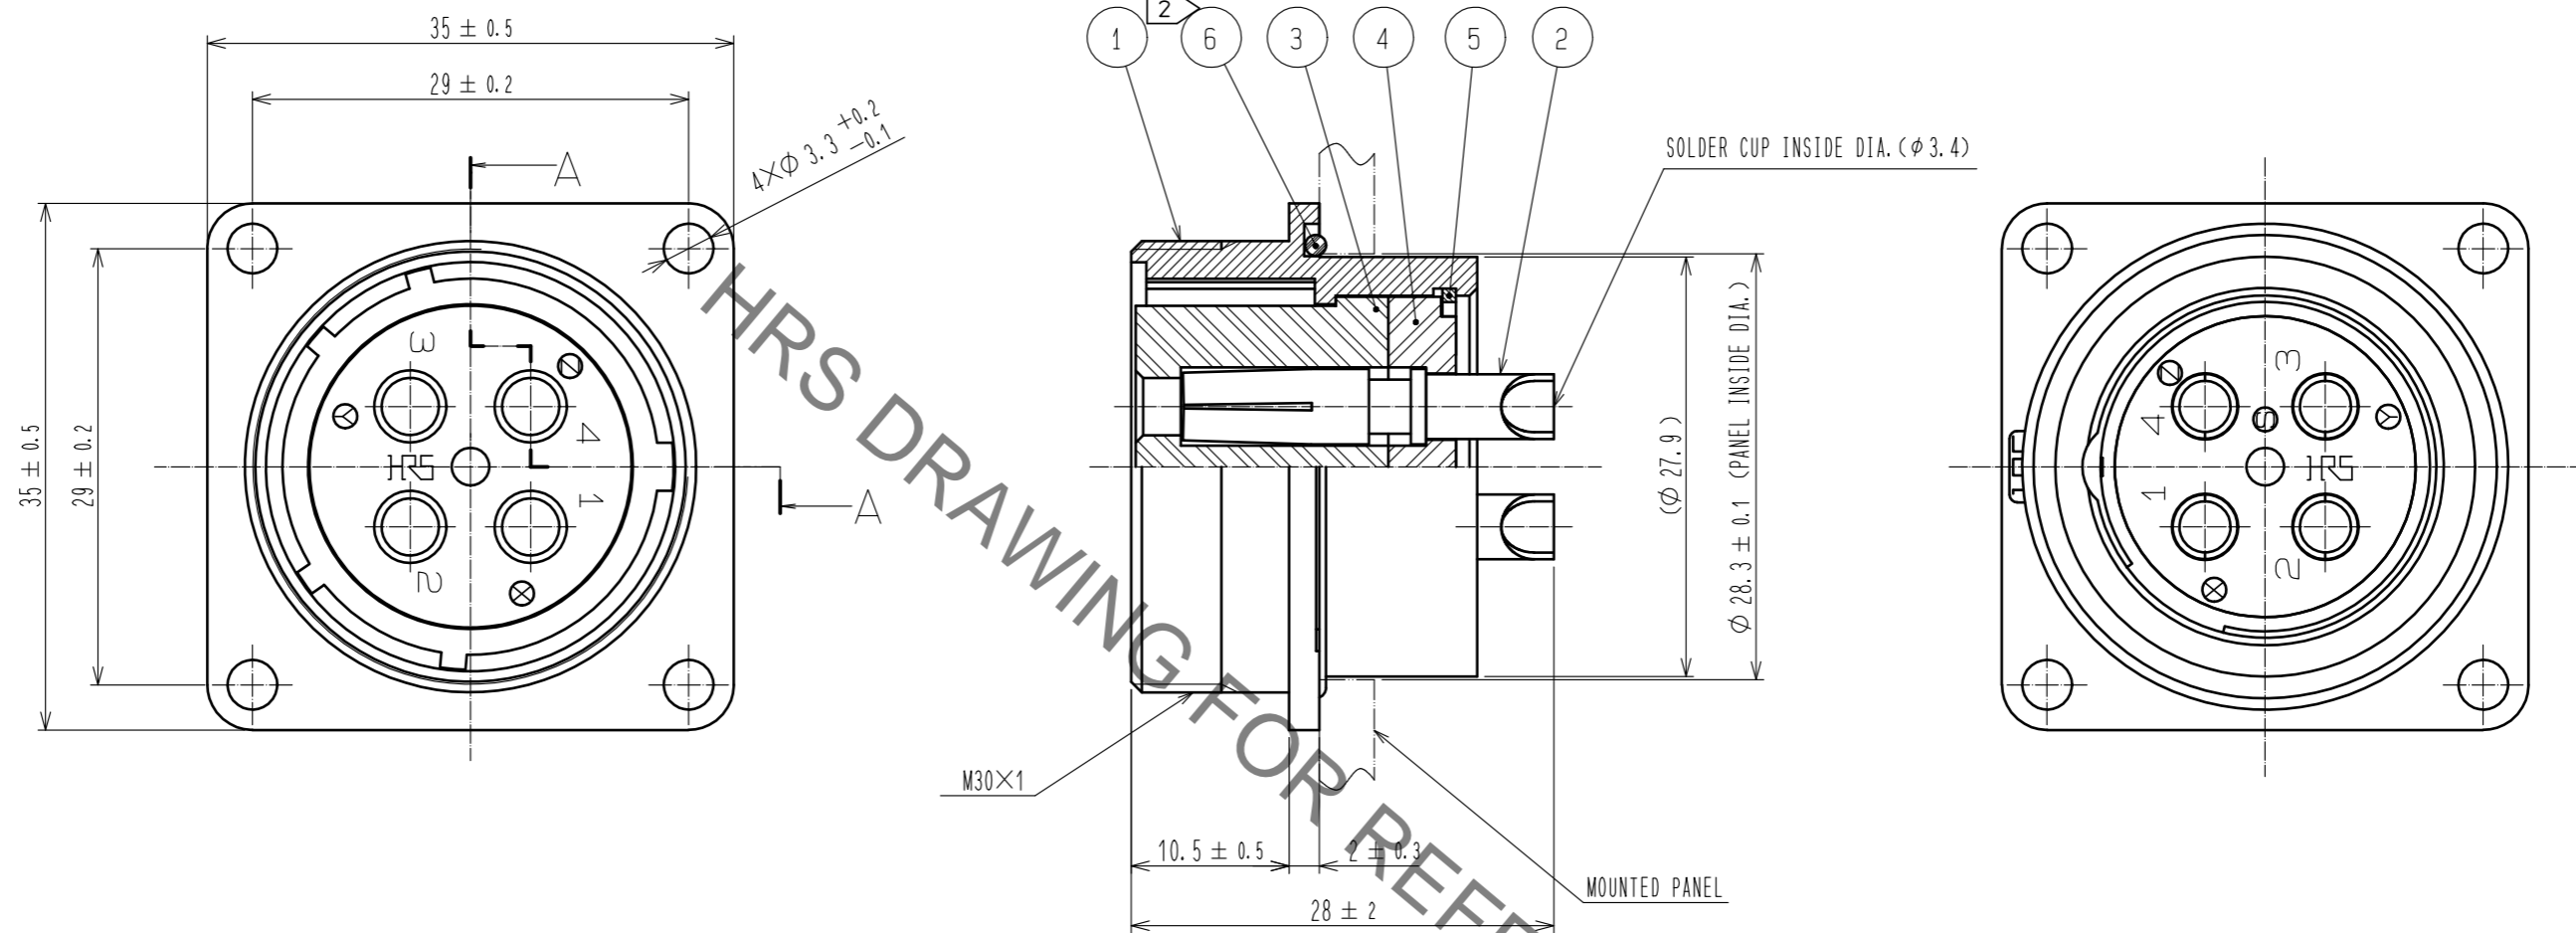

- NOTES
- 1 ONE EXAMPLE OF THE ROTATION THE SOLDER CUP OF REF.NO. ② IS SHOWN.
 - ② WHEN MOUNTED ON CHASSIS, BE CAREFUL THAT REF.NO. ⑥ IS FITTED INTO THE INDICATES GROOVE ANY BITING.
 - ③ UL certified product(E52653).