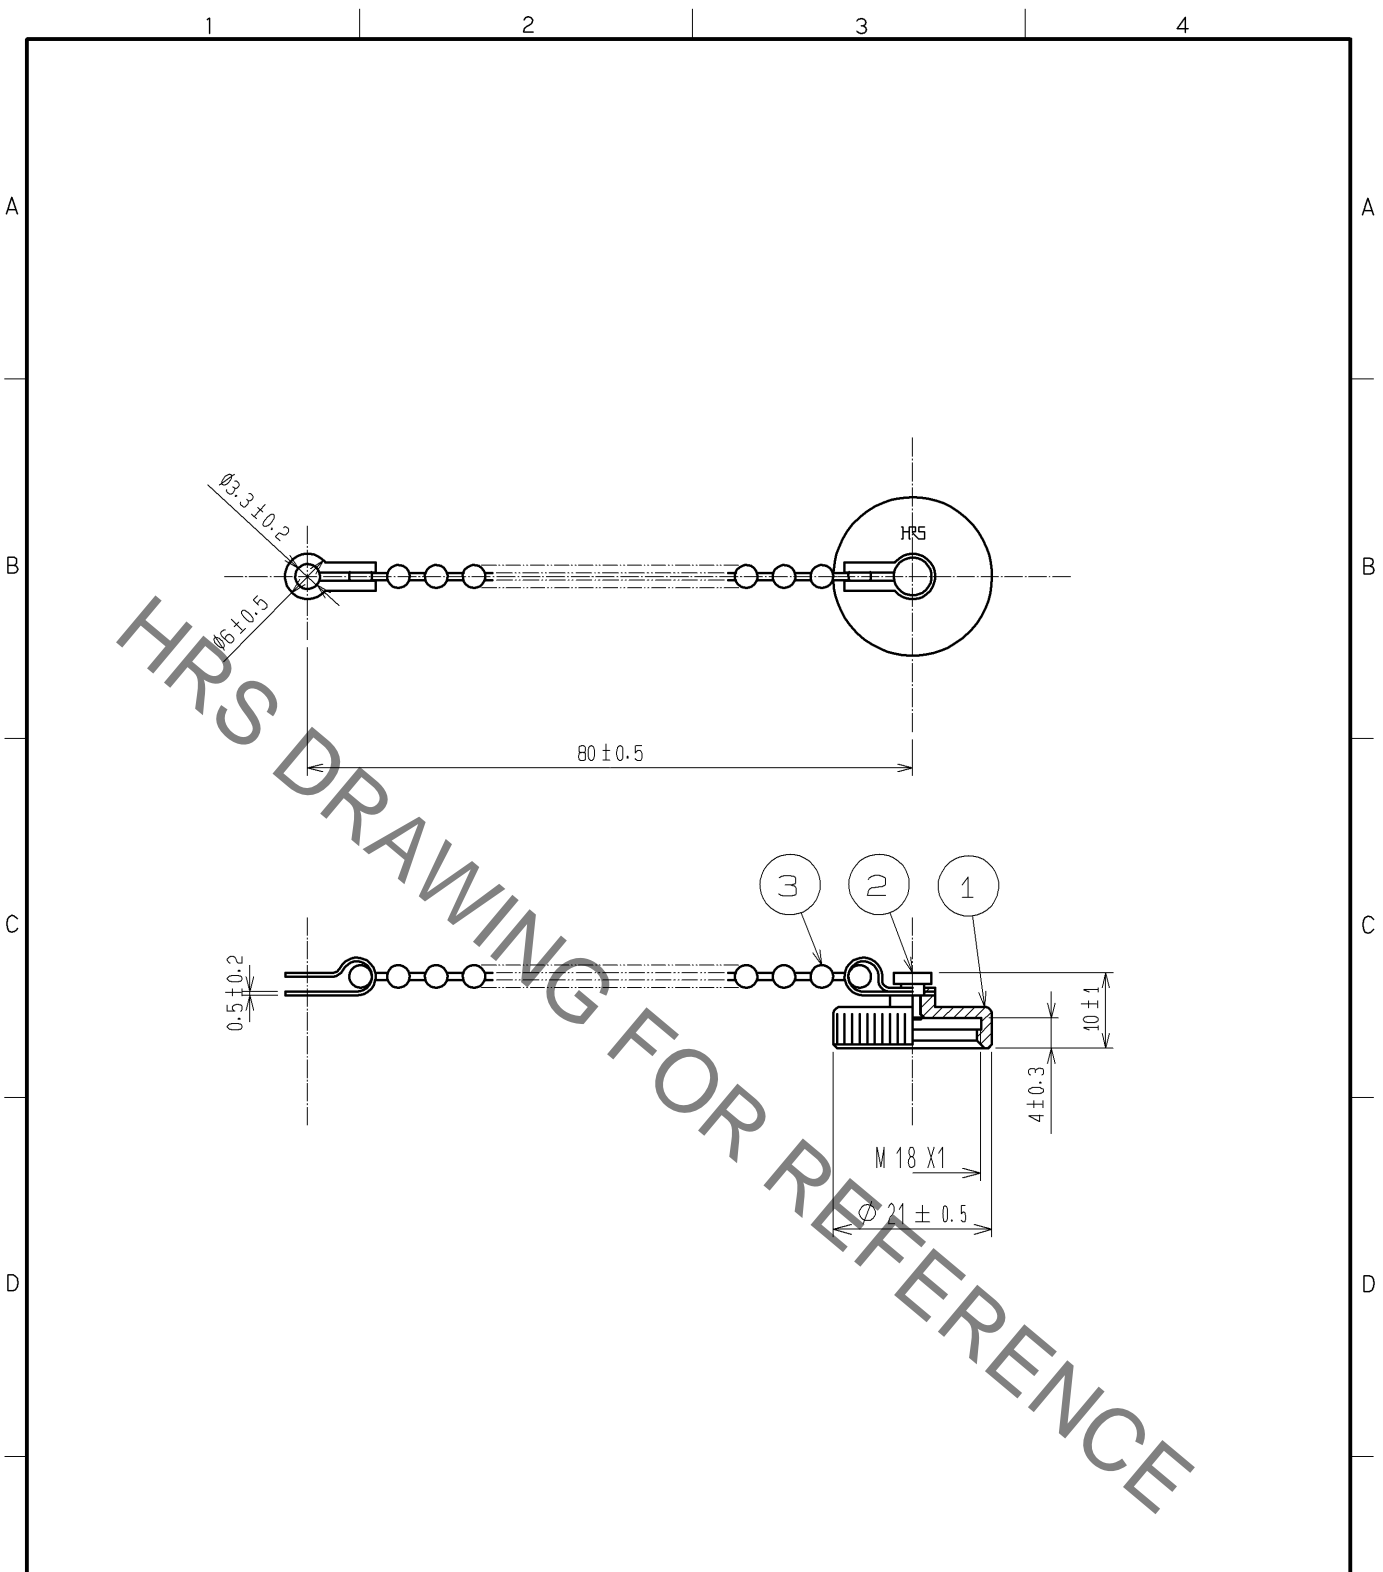

△ NOTE 1 THIS PRODUCT IS A CAP FOR JR13RK-※(※) AND JR13JK-※(※).
 IT IS APPLICABLE REGARDLESS OF GIVEN ALPHABETS AND/OR NUMBERS SHOWN AT ※.

2	BRASS	NICKEL PLATING					
1	ALUMINUM ALLOY	MATTE FINISH NICKEL PLATED	3	BRASS	NICKEL PLATING		
NO.	MATERIAL	FINISH . REMARKS	NO.	MATERIAL	FINISH . REMARKS		
UNITS mm		SCALE 1 : 1	COUNT △ 1	DESCRIPTION OF REVISIONS DIS-C-002971	DESIGNED WR. AJIRO	CHECKED TP. KOMATSU	DATE 13. 03. 25
HIROSE ELECTRIC CO., LTD.	APPROVED : MO. SATOH	07. 05. 19	DRAWING NO. EDC4-005382-71				
	CHECKED : EJ. KUNII	07. 05. 19	PART NO. JRC13RC(71)				
	DESIGNED : TO. HORII	07. 05. 18	CODE NO. CL114-0053-8-71				
	DRAWN : MK. SATO	07. 05. 16			△ 1/1		