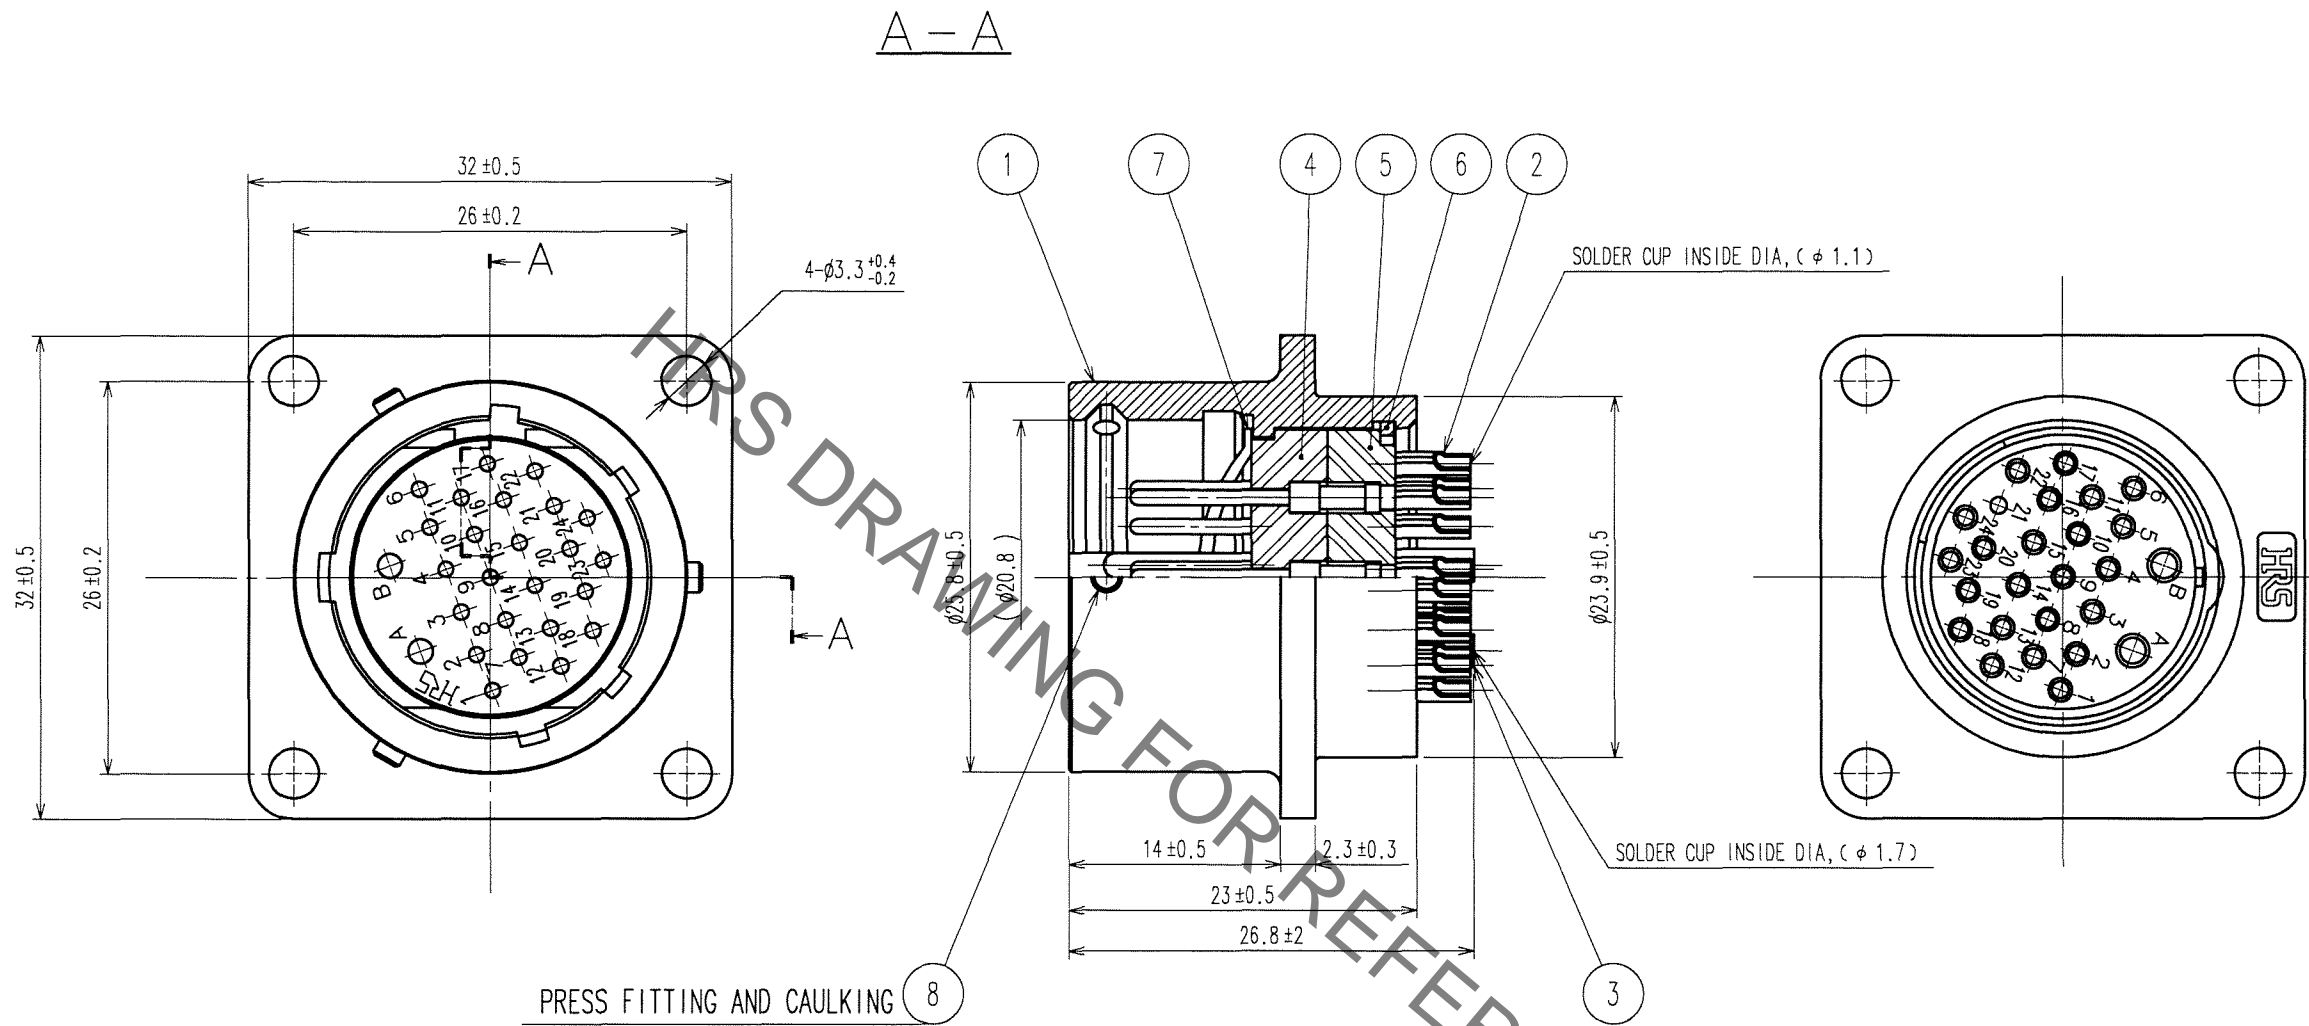

COUNT	DESCRIPTION OF REVISIONS	BY	CHKD	DATE	COUNT	DESCRIPTION OF REVISIONS	BY	CHKD	DATE
△				..	△				..
△				..	△				..
△				..	△				..

NOTE : AN EXAMPLE OF SOLDER CUP DIRECTION REF.NO.② AND ③ IS SHOWN.

CODE NO. (OLD)		DRAWN	DESIGNED	CHECKED	APPROVED	RELEASED
CL		<i>T. Nozaki</i>	<i>N. Nagano</i>	<i>E. Kurita</i>	<i>M. Sato</i>	
		06.3.8	06.3.8	06.03.08	06.03.08	..

	DRAWING NO.	PART NO.
SCALE	EDC3-020922-71	JRC21BR-26P(71)
2 : 1	HRS HIROSE ELECTRIC CO., LTD	CODE NO.
UNITS		CL114-0269-7-71
mm		1/1