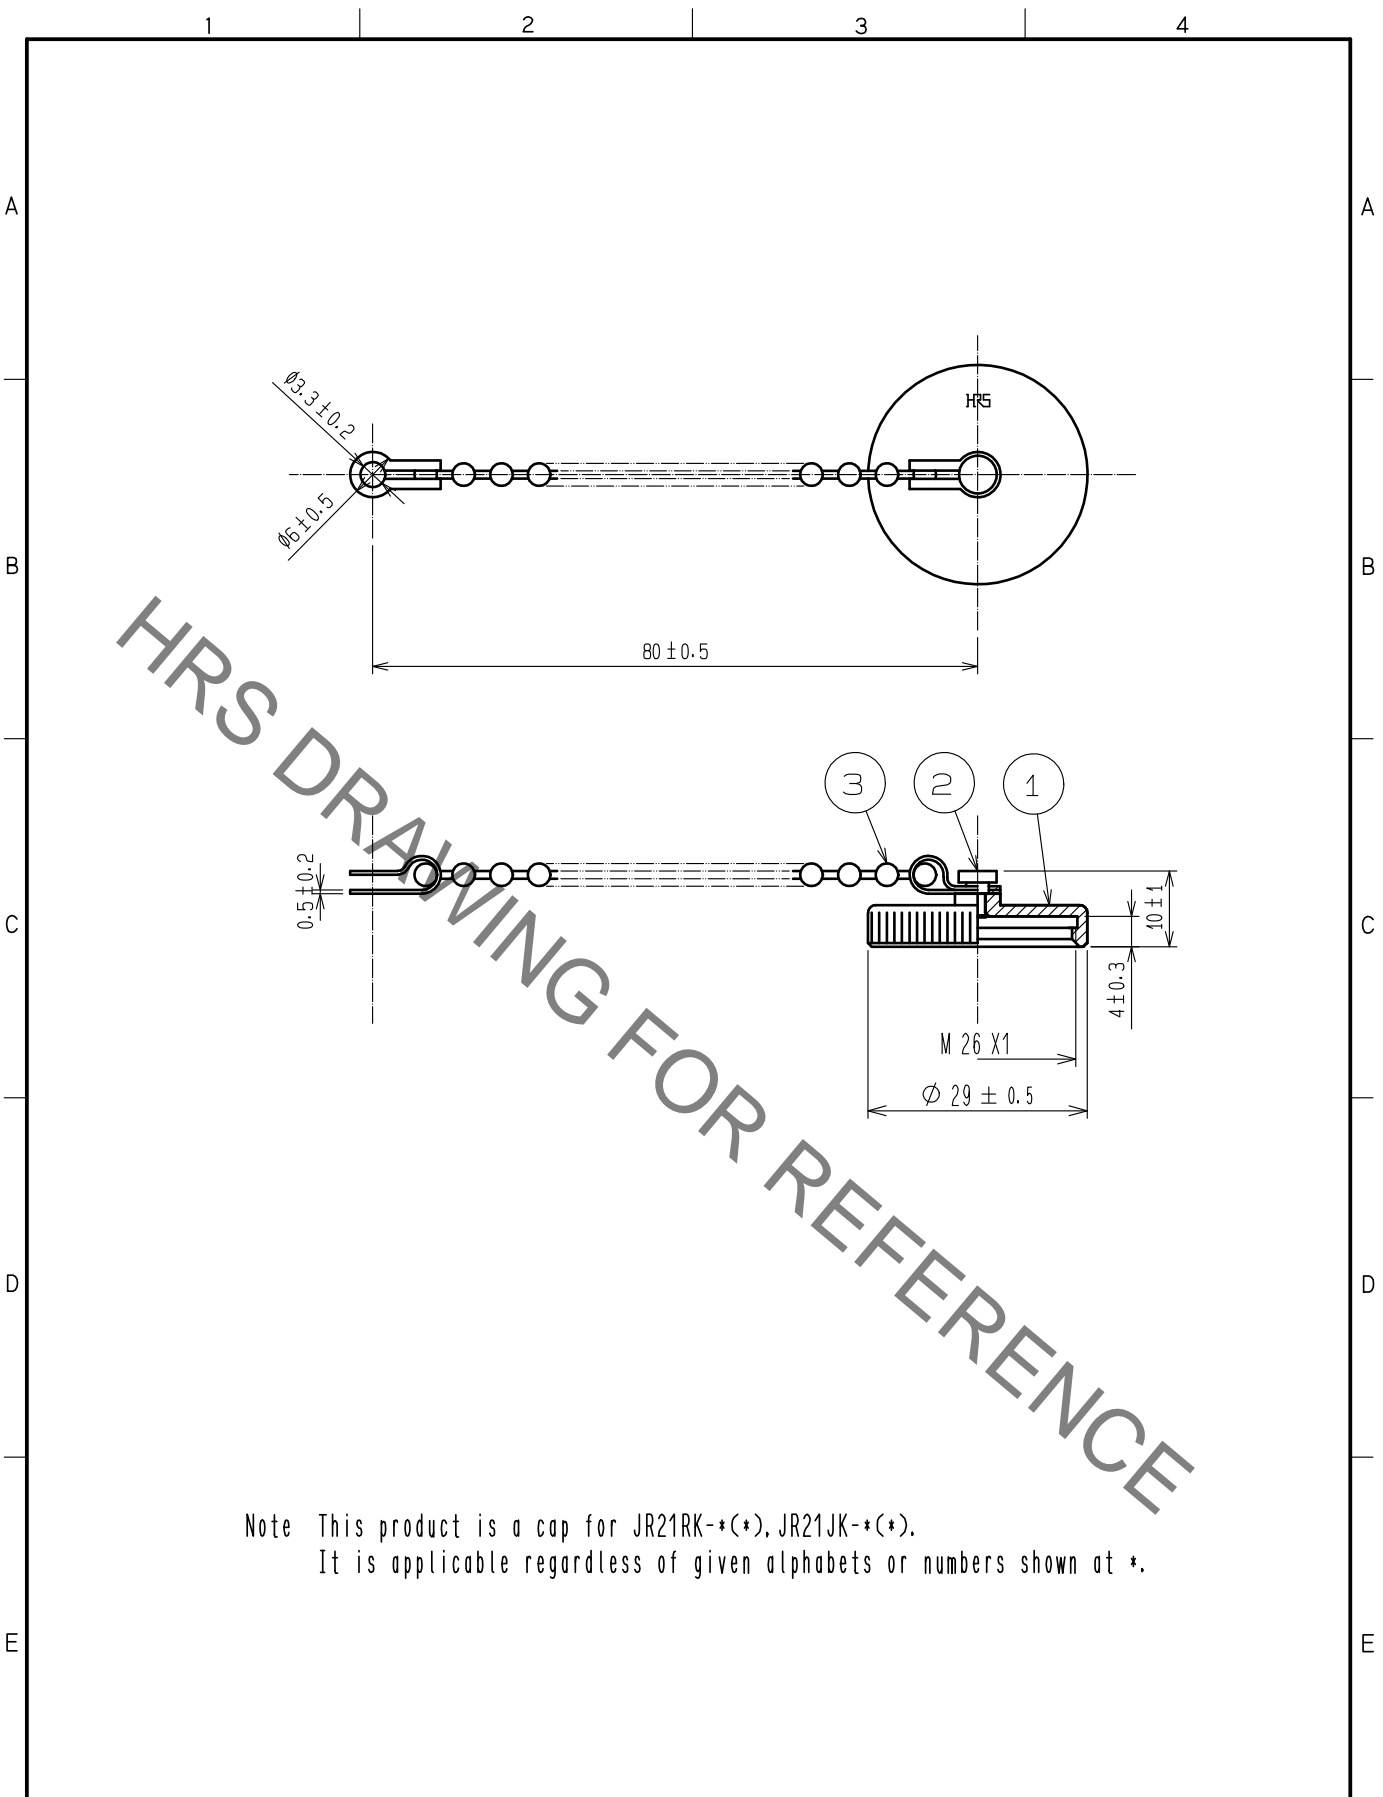

HRS DRAWING FOR REFERENCE

Note This product is a cap for JR21RK-*(*) , JR21JK-*(*) .
 It is applicable regardless of given alphabets or numbers shown at *.

| | | | | | | | |
|---|----------------|----------------------------|-----------|--------------------------|------------------|----------|------|
| 2 | Blass | Nickel plating | | | | | |
| 1 | Aluminum alloy | Matte finish nickel plated | 3 | Blass | Nickel plating | | |
| NO. | MATERIAL | FINISH . | REMARKS | NO. | MATERIAL | FINISH . | |
| UNITS mm | | SCALE 1 : 1 | COUNT | DESCRIPTION OF REVISIONS | DESIGNED | CHECKED | DATE |
| HRS HIROSE ELECTRIC CO., LTD. | APPROVED | +EJ. KUNII | 16.01.20 | DRAWING NO. | EDC-005384-71-00 | | |
| | CHECKED | +EJ. KUNII | 16.01.20 | PART NO. | JRC21RC(71) | | |
| | DESIGNED | +MM. ISHII | 16.01.20 | CODE NO. | CL114-0055-3-71 | | |
| | DRAWN | +MM. ISHII | 16.01.20 | | 1/1 | | |