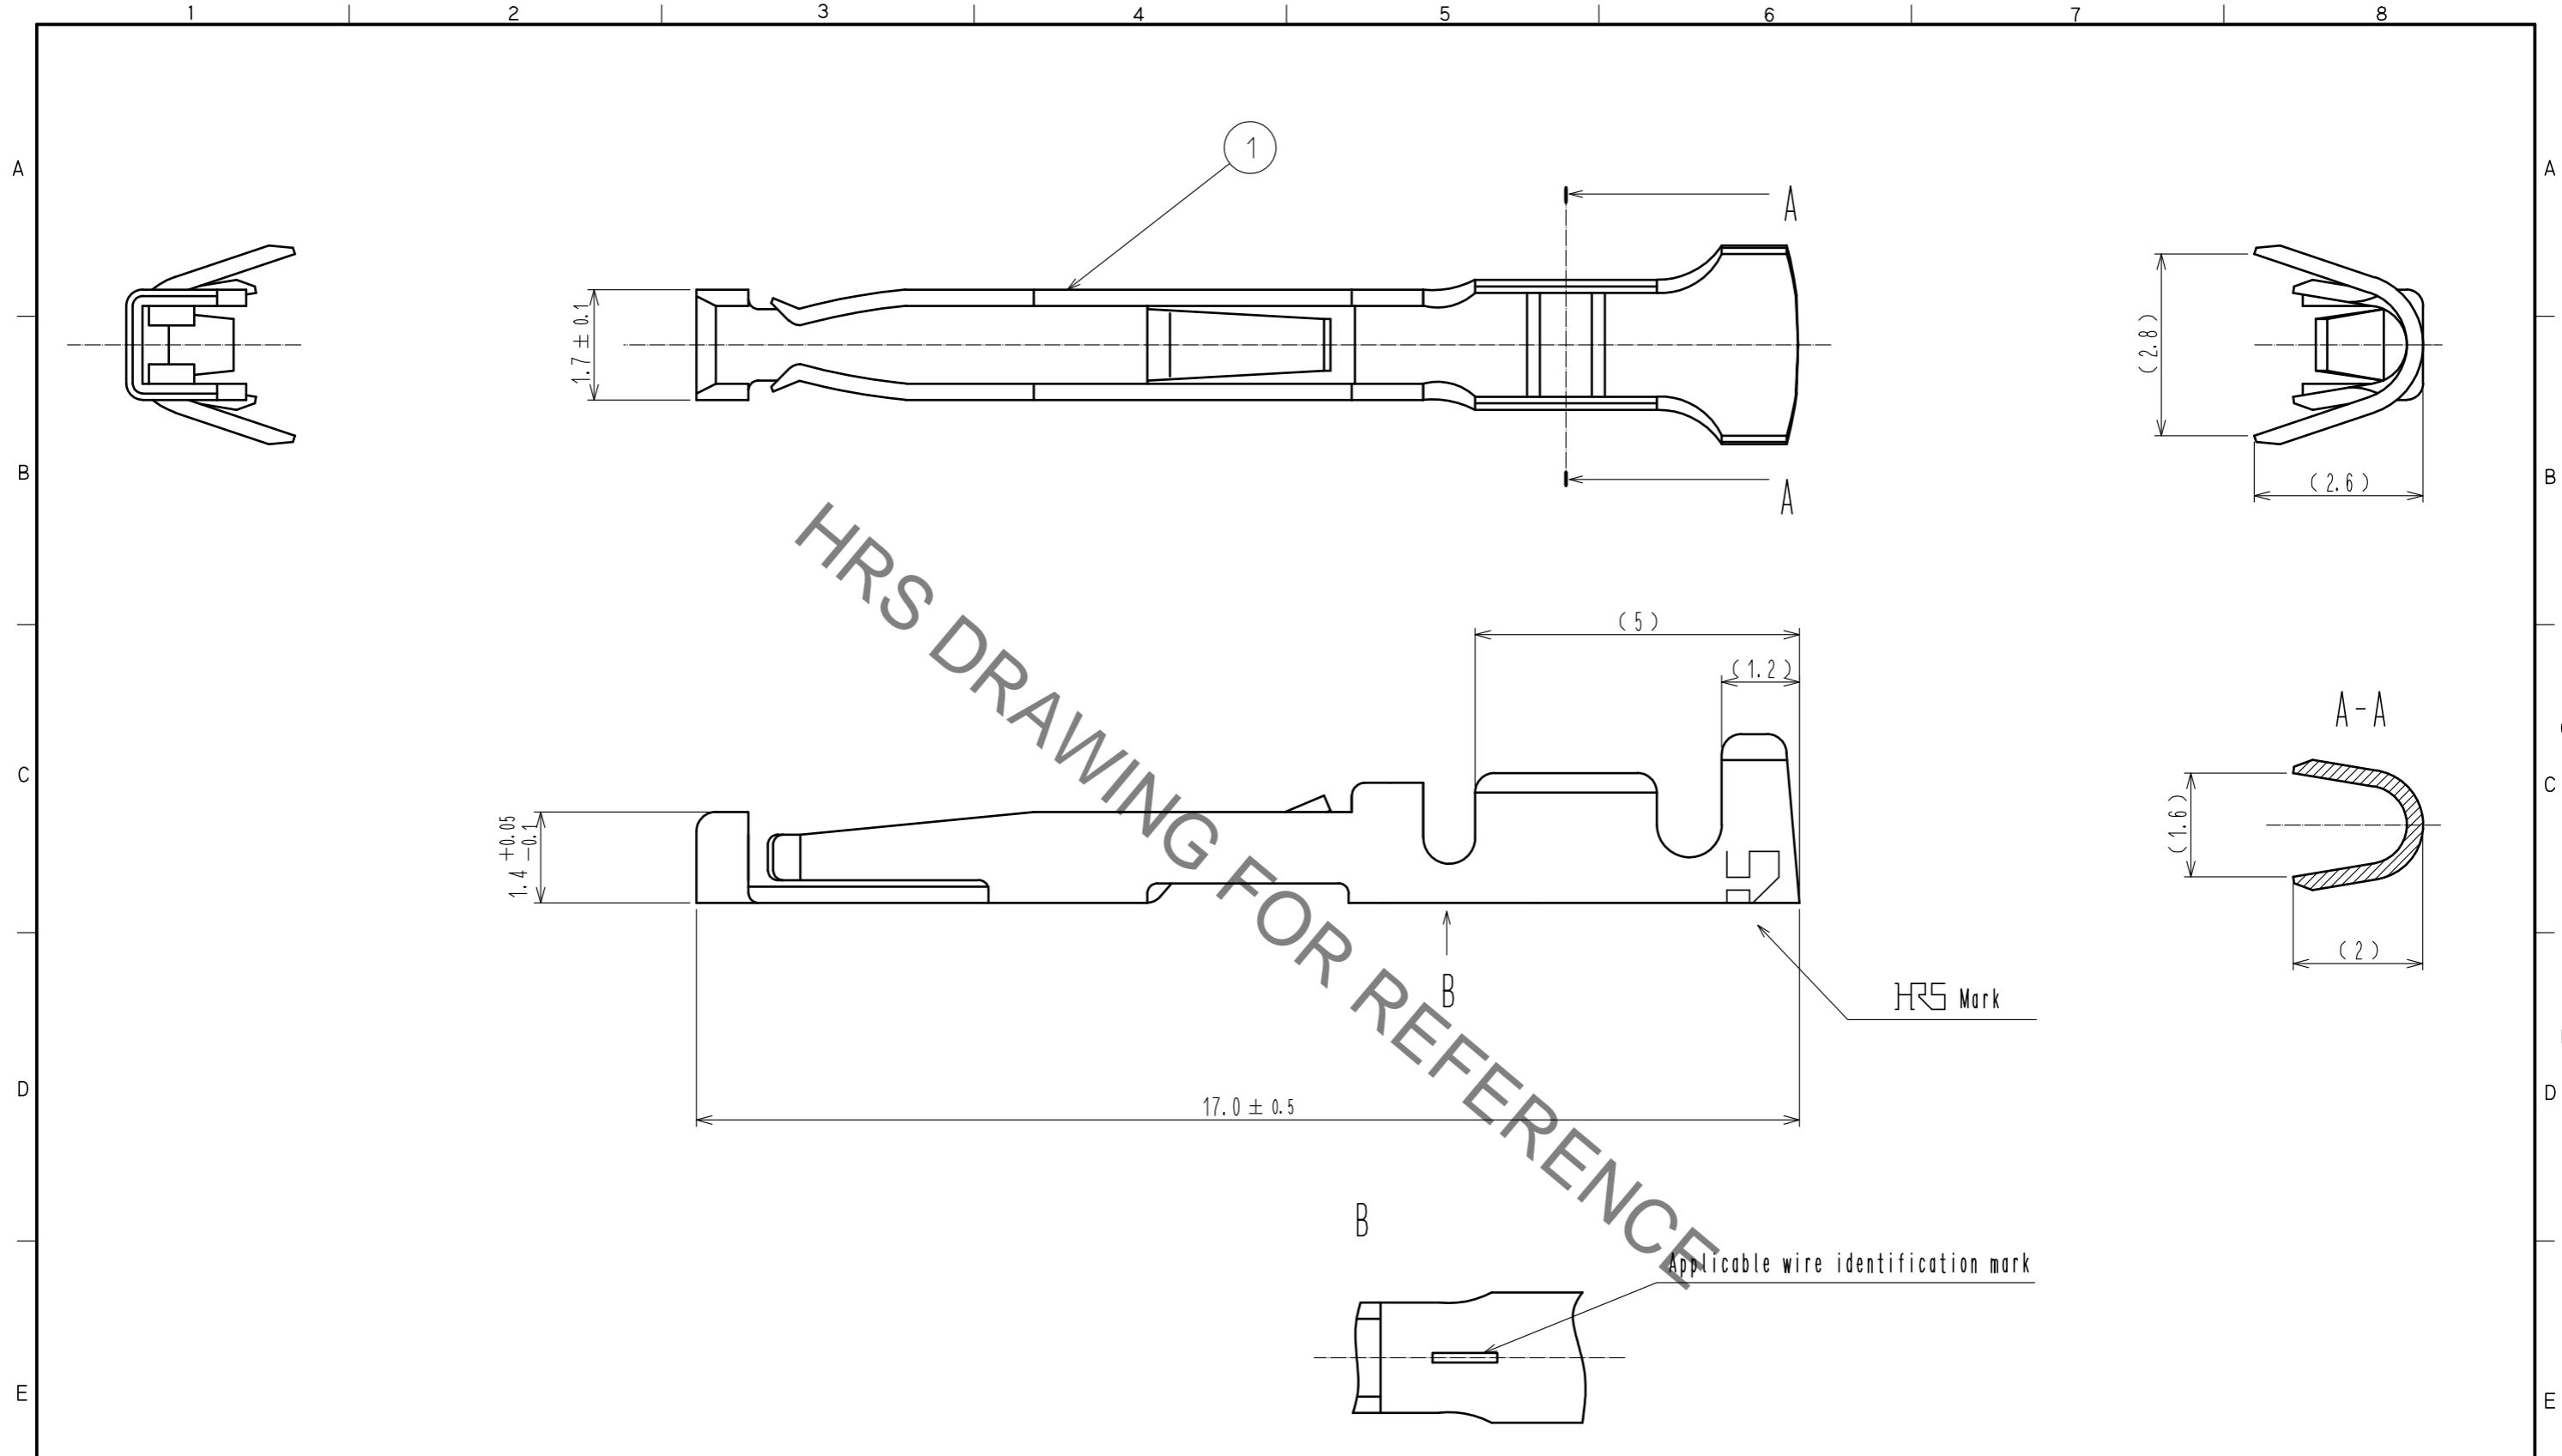

- Notes
- 1 Applicable hand crimping tool : RM-TC-11(CL150-0006-1)
  - 2 Applicable crimp contact extraction tool : RM-TP(CL150-0008-7)
  - 3 Applicable wire (AWG#20 TO 24)

1	PHOSPHOR BRONZE	SILVER PLATING 4μm min. (100pcs/bag)				
NO.	MATERIAL	FINISH . REMARKS	NO.	MATERIAL	FINISH . REMARKS	
UNITS mm		SCALE 10:1		COUNT	DESCRIPTION OF REVISIONS	DESIGNED
HIROSE ELECTRIC CO., LTD.			APPROVED : EJ. KUNII	16.01.22	DRAWING NO.	EDC-009963-00-00
			CHECKED : EJ. KUNII	16.01.22	PART NO.	JRC-SC2-112
			DESIGNED : MM. ISHII	16.01.22	CODE NO.	CL114-0247-4-00
			DRAWN : MM. ISHII	16.01.22		
						1/1