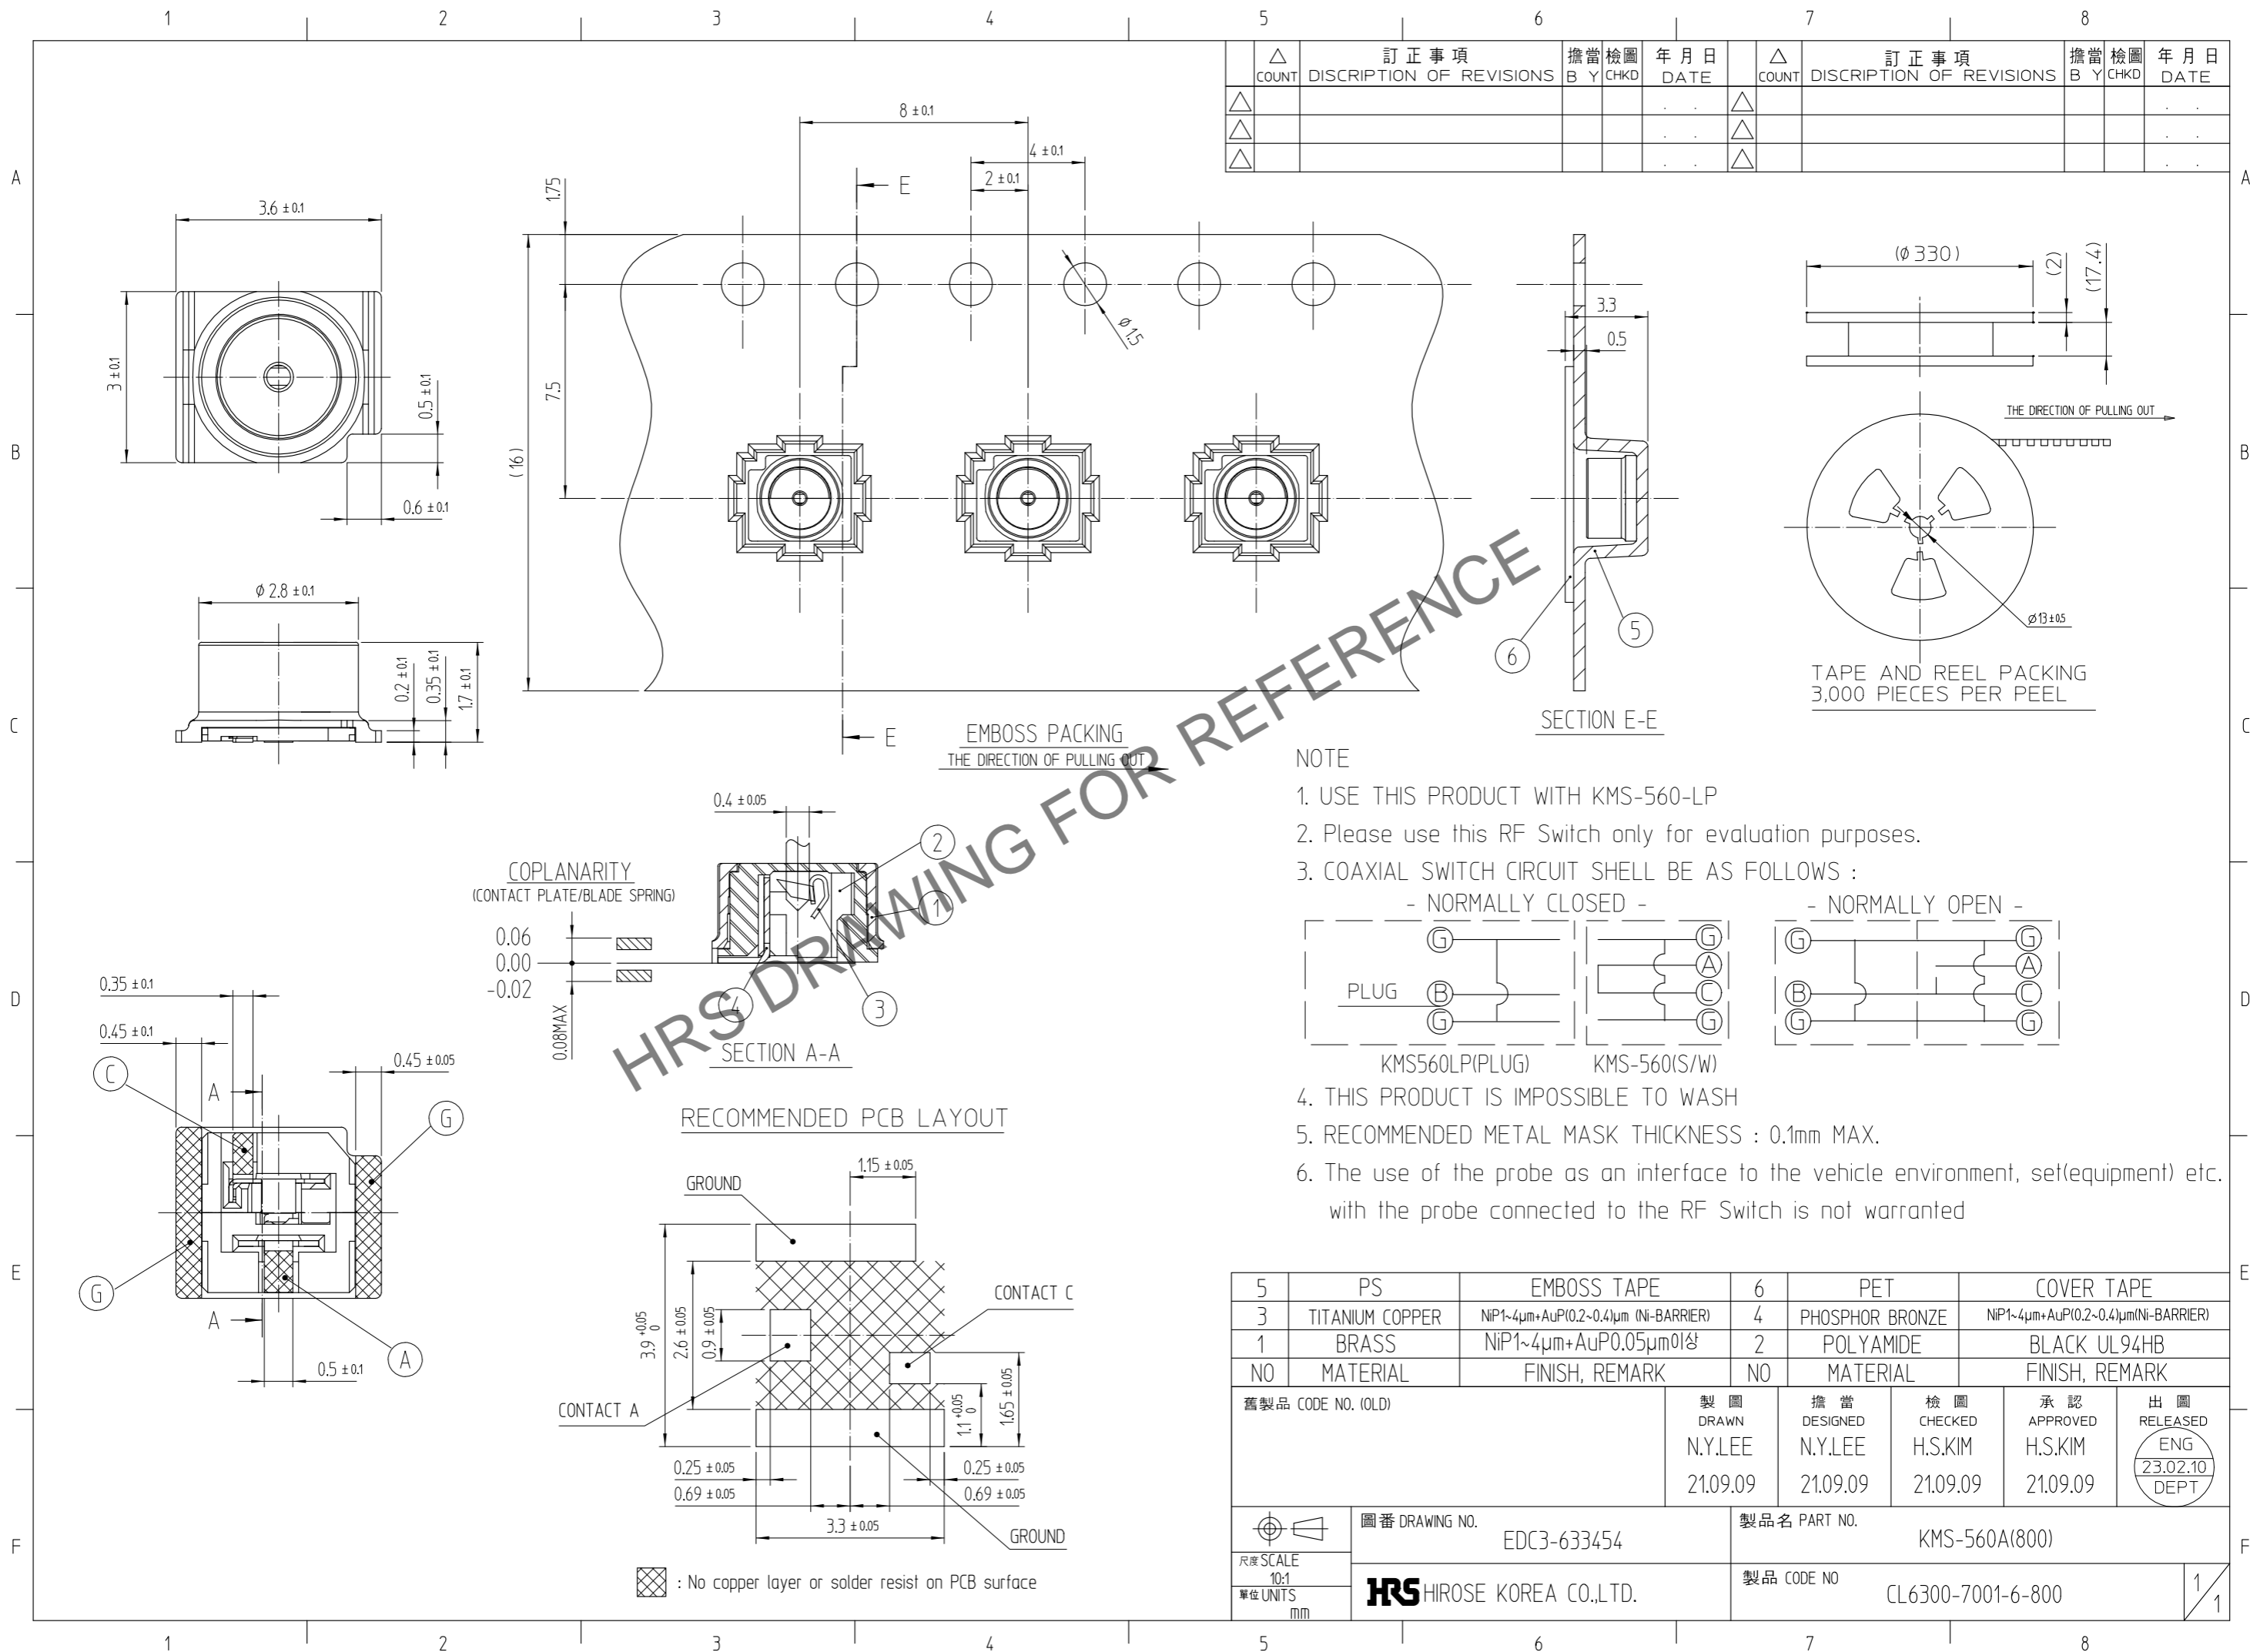

△ COUNT	訂正事項 DISCUSSION OF REVISIONS	擔當 B	檢圖 CHKD	年月日 DATE	△ COUNT	訂正事項 DISCUSSION OF REVISIONS	擔當 B	檢圖 CHKD	年月日 DATE
△					△				
△					△				
△					△				

NOTE

- USE THIS PRODUCT WITH KMS-560-LP
- Please use this RF Switch only for evaluation purposes.
- COAXIAL SWITCH CIRCUIT SHELL BE AS FOLLOWS :
 - NORMALLY CLOSED -
 - NORMALLY OPEN -
- THIS PRODUCT IS IMPOSSIBLE TO WASH
- RECOMMENDED METAL MASK THICKNESS : 0.1mm MAX.
- The use of the probe as an interface to the vehicle environment, set(equipment) etc. with the probe connected to the RF Switch is not warranted

舊製品 CODE NO. (OLD)		製圖 DRAWN	擔當 DESIGNED	檢圖 CHECKED	承認 APPROVED	出圖 RELEASED
		N.Y.LEE	N.Y.LEE	H.S.KIM	H.S.KIM	ENG 23.02.10 DEPT
		21.09.09	21.09.09	21.09.09	21.09.09	

圖番 DRAWING NO.	製品名 PART NO.
EDC3-633454	KMS-560A(800)
製品 CODE NO	製品 CODE NO
CL6300-7001-6-800	CL6300-7001-6-800