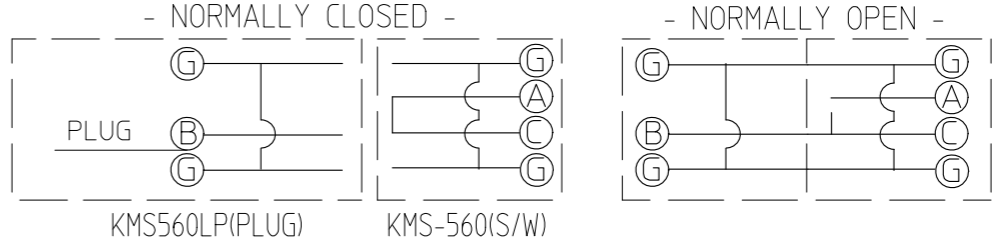

△ COUNT	訂正事項 DISCUSSION OF REVISIONS	擔當 B	檢圖 CHKD	年月日 DATE	△ COUNT	訂正事項 DISCUSSION OF REVISIONS	擔當 B	檢圖 CHKD	年月日 DATE
△					△				
△					△				
△					△				

NOTE

- USE THIS PRODUCT WITH KMS-560-LP
- Please use this RF Switch only for evaluation purposes.
- COAXIAL SWITCH CIRCUIT SHELL BE AS FOLLOWS :
 - NORMALLY CLOSED -
 - NORMALLY OPEN -
- THIS PRODUCT IS IMPOSSIBLE TO WASH
- RECOMMENDED METAL MASK THICKNESS : 0.1mm MAX.
- The use of the probe as an interface to the vehicle environment, set(equipment) etc. with the probe connected to the RF Switch is not warranted