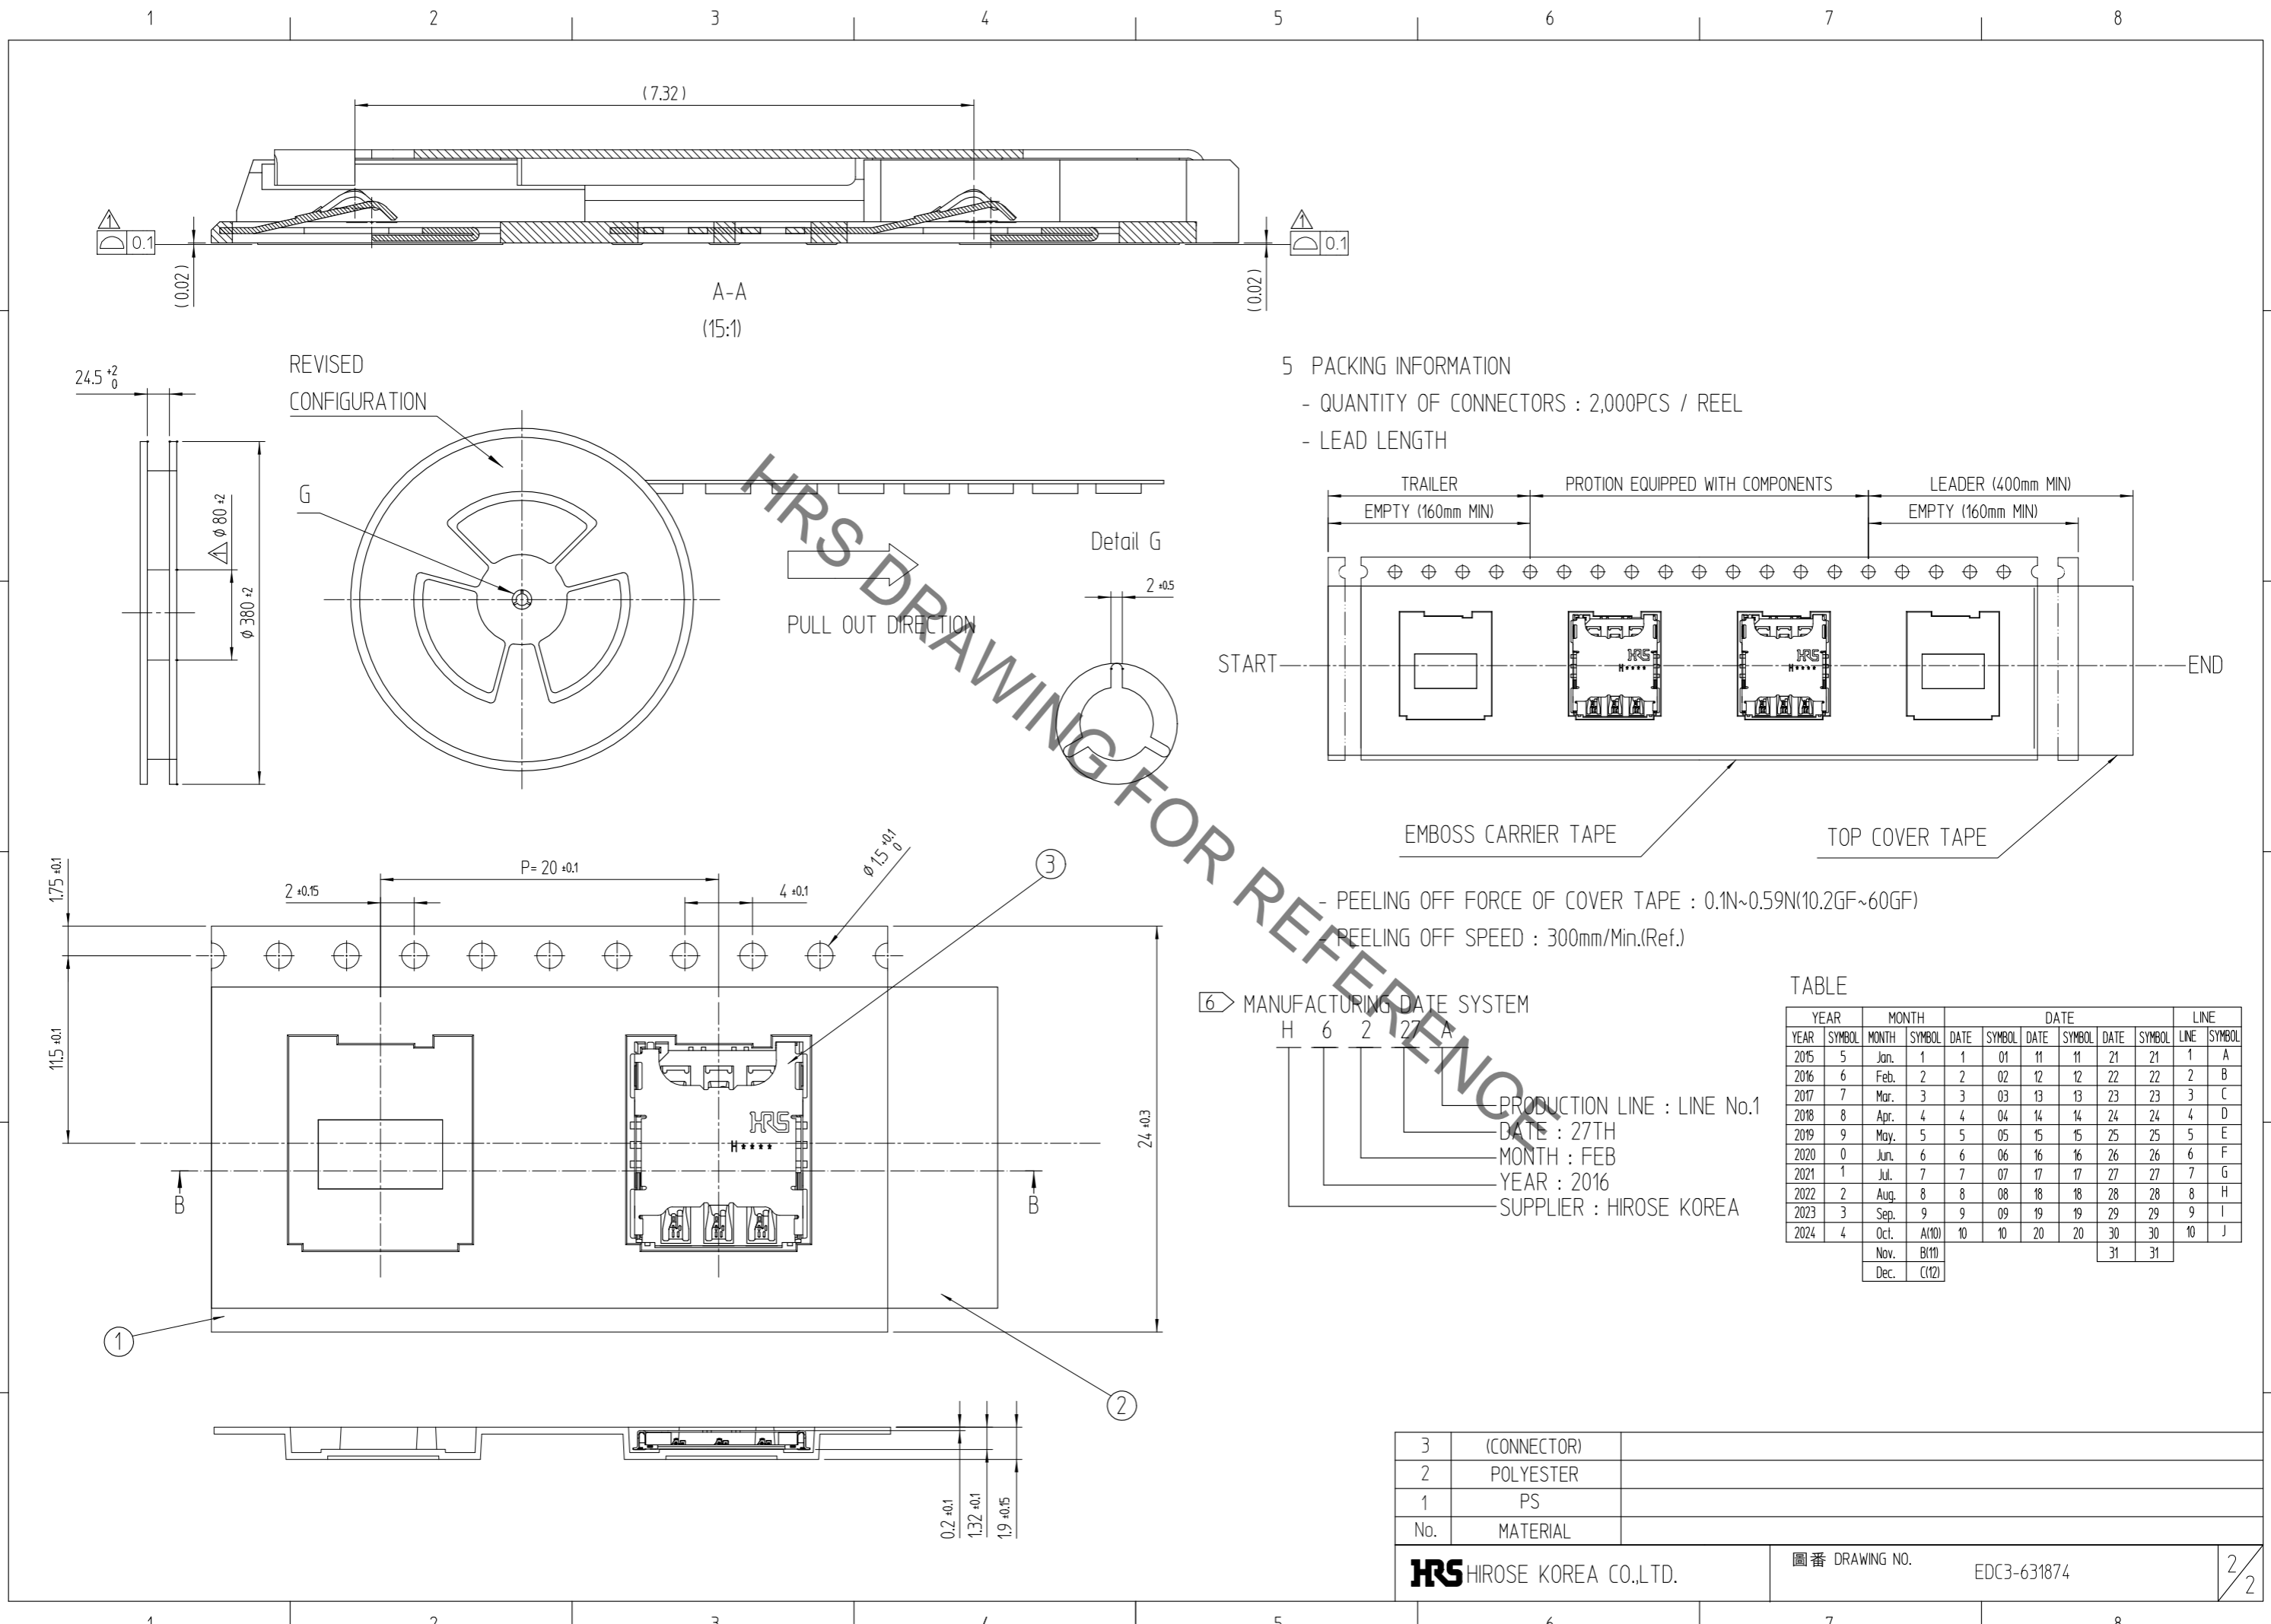

TABLE

YEAR	SYMBOL	MONTH	SYMBOL	DATE	SYMBOL	DATE	SYMBOL	DATE	SYMBOL	LINE	SYMBOL
2015	5	Jan.	1	1	01	11	11	21	21	1	A
2016	6	Feb.	2	2	02	12	12	22	22	2	B
2017	7	Mar.	3	3	03	13	13	23	23	3	C
2018	8	Apr.	4	4	04	14	14	24	24	4	D
2019	9	May.	5	5	05	15	15	25	25	5	E
2020	0	Jun.	6	6	06	16	16	26	26	6	F
2021	1	Jul.	7	7	07	17	17	27	27	7	G
2022	2	Aug.	8	8	08	18	18	28	28	8	H
2023	3	Sep.	9	9	09	19	19	29	29	9	I
2024	4	Oct.	A(10)	10	10	20	20	30	30	10	J
		Nov.	B(11)					31	31		
		Dec.	C(12)								

3	(CONNECTOR)	
2	POLYESTER	
1	PS	
No.	MATERIAL	
HRS HIROSE KOREA CO.,LTD.		圖番 DRAWING NO. EDC3-631874
		2/2

X-ON Electronics

Largest Supplier of Electrical and Electronic Components

Click to view similar products for [Memory Card Connectors](#) category: