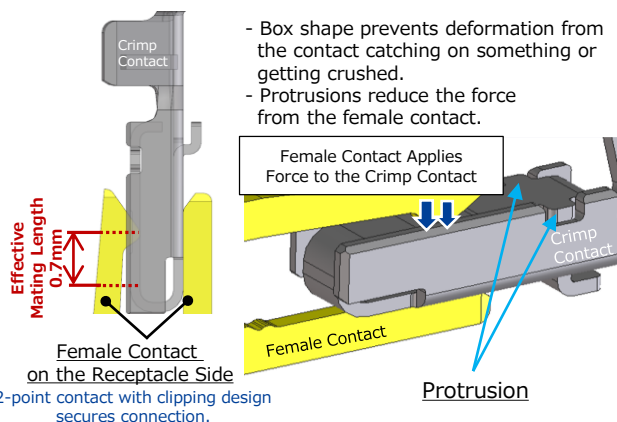

Features

- 1mm pitch, Single Row, Center Lock
- Wide Variations
 - Connection Types : Straight / Right angle
 - 28-32 AWG
 - Gold plated
- 2-point contact and contact deflection prevention design for enhanced reliability
- Suitable for applications that require high reliability under vibration
- Safety design with positive lock prevents incomplete mating, mis-insertion and lock damage

Positive-Lock

P= 1.0 mm

Wide Variation

Patented

High Contact Reliability

2-Point Contact & Crimp Contact Deflection Prevention

High Vibration Resistance

Rib Design Provides a Secure Fit When Mating the Plug and Receptacle for High Vibration Resistance

Prevents rattling between the plug and receptacle.

Clears the 2,000 Hz Vibration Test
 →Suitable for Applications that Require High Reliability Under Vibration

Specifications

Rated Current	No. of Pos. (Single Row)	28 AWG	30 AWG	32 AWG
	2	3.0A	0.9A	0.8A
3-15	1.0A			
Rated Voltage	100V AC/DC			
Operating Temperature	-55 to +105°C*2			
Contact Resistance	30mΩ Max.			
Withstanding Voltage	500V AC for 1 min.			
Insulation Resistance	100MΩ Min. (250V DC)			
Mating Durability	30 times			

* Does not include the temperature rise due to current flow.

- No. of Pos. : 2, 3, 6, 8, 10, 15pos. (Mass Production), 4, 5, 7, 9, 11, 12, 13, 14pos. (Under Planning) (2pos. Only : 2mm pitch due to removal of middle pin.)
- Applicable Cable : 28-32 AWG
- RoHS Compliant, Halogen-free