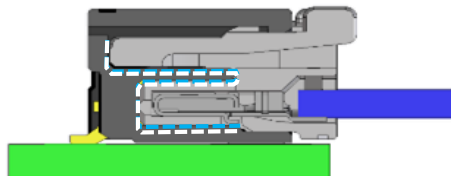

Features

- 1mm pitch, Single Row, Center Lock
- Wide Variations
 - Connection Types : Straight / Right angle
 - 28-32 AWG
 - Gold plated
- 2-point contact and contact deflection prevention design for enhanced reliability
- Suitable for applications that require high reliability under vibration
- Safety design with positive lock prevents incomplete mating, mis-insertion and lock damage

Positive-Lock

P= 1.0 mm

Wide Variation

Patented

High Contact Reliability

2-Point Contact & Crimp Contact Deflection Prevention

High Vibration Resistance

Rib Design Provides a Secure Fit When Mating the Plug and Receptacle for High Vibration Resistance

Prevents rattling between the plug and receptacle.

Clears the 2,000 Hz Vibration Test
 →Suitable for Applications that Require High Reliability Under Vibration

Specifications

Rated Current	No. of Pos. (Single Row)	28 AWG	30 AWG	32 AWG
	2	3.0A	0.9A	0.8A
3-15	1.0A			
Rated Voltage	100V AC/DC			
Operating Temperature	-55 to +105°C*2			
Contact Resistance	30mΩ Max.			
Withstanding Voltage	500V AC for 1 min.			
Insulation Resistance	100MΩ Min. (250V DC)			
Mating Durability	30 times			