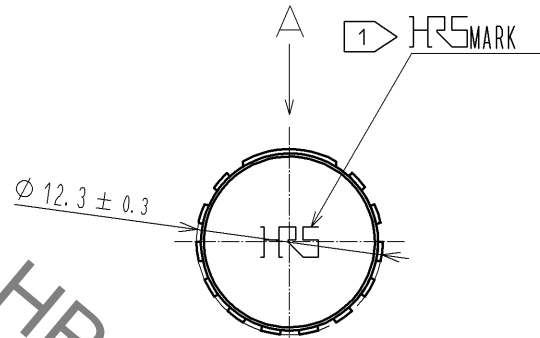

HRS DRAWING FOR REFERENCE

NOTES

- 1 ROTATION EXAMPLES OF HRS MARK ARE SHOWN.
- 2 THIS PRODUCT IS A CAP FOR LF07WBR※-※(※). IT IS APPLICABLE REGARDLESS OF GIVEN ALPHABETS OR NUMBERS SHOWN AT ※.

2	BRASS	NICKEL PLATING					
1	ZINC ALLOY	NICKEL PLATING	3	SILICONE RUBBER (RED)			
NO.	MATERIAL	FINISH . REMARKS	NO.	MATERIAL	FINISH . REMARKS		
UNITS mm		SCALE 2 : 1		DESCRIPTION OF REVISIONS	DESIGNED	CHECKED	DATE
HIROSE ELECTRIC CO., LTD.	APPROVED	: HY. KISHI	13.11.22	DRAWING NO.	EDC4-118048-00		
	CHECKED	: HY. KISHI	13.11.22	PART NO.	LF07WBR-C		
	DESIGNED	: HT. ZENBA	13.11.21	CODE NO.	CL136-3008-7-00		
	DRAWN	: HT. ZENBA	13.11.21				