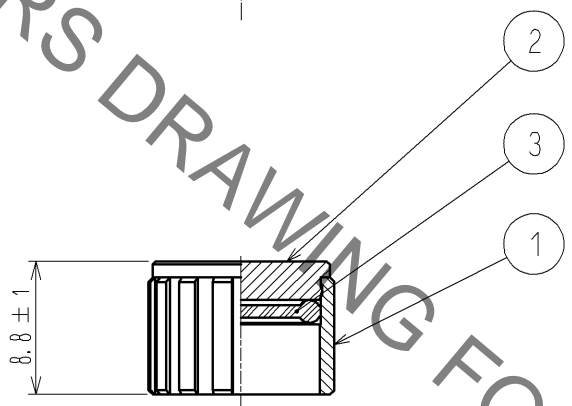

HRS DRAWING FOR REFERENCE

NOTES

- 1 ROTATION EXAMPLES OF HRS MARK ARE SHOWN.
- 2 THIS PRODUCT IS A CAP FOR LF07WBR※-※(※). IT IS APPLICABLE REGARDLESS OF GIVEN ALPHABETS OR NUMBERS SHOWN AT ※.

2	BRASS	NICKEL PLATING					
1	ZINC ALLOY	NICKEL PLATING	3	SILICONE RUBBER (RED)			
NO.	MATERIAL	FINISH . REMARKS	NO.	MATERIAL	FINISH . REMARKS		
UNITS mm		SCALE 2 : 1		DESCRIPTION OF REVISIONS	DESIGNED	CHECKED	DATE
HIROSE ELECTRIC CO., LTD.	APPROVED	: HY. KISHI	13.11.22	DRAWING NO.	EDC4-118048-00		
	CHECKED	: HY. KISHI	13.11.22	PART NO.	LF07WBR-C		
	DESIGNED	: HT. ZENBA	13.11.21	CODE NO.	CL136-3008-7-00		
	DRAWN	: HT. ZENBA	13.11.21				