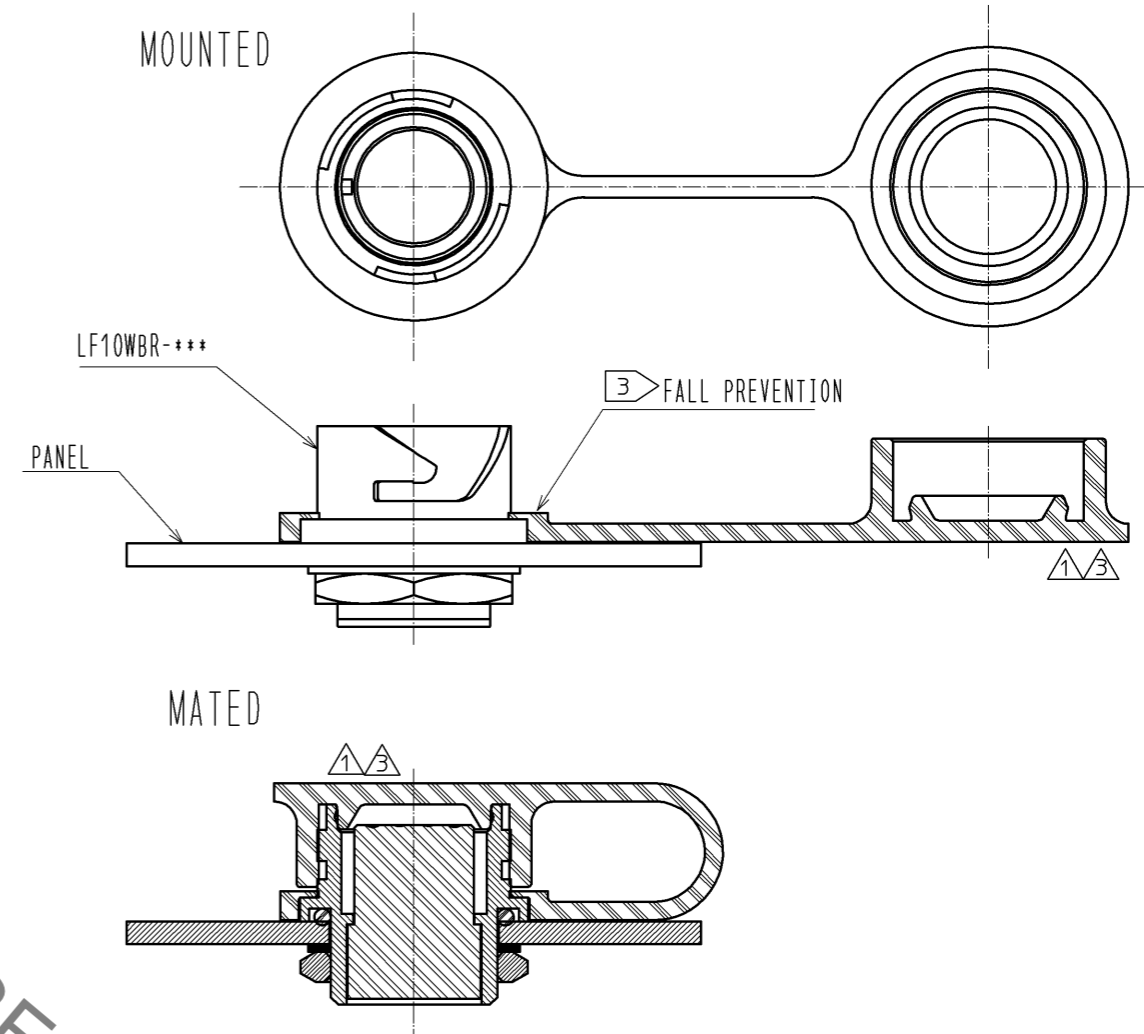

1 DIAGRAM AFTER ASSEMBLING

2 PACKING DIAGRAM

THE UNIT OF BULK IN VINYL BAG IS 20 PCS. PER PACK.

PACKING UNIT: MAXIMUM 500 PCS. (25 BAGS) PER BOX.

- NOTES
- 1 WHEN USING THE PRODUCTS, PLEASE OBSERVE THE CORRECT USAGE AS SHOWN IN THE DIAGRAM AFTER ASSEMBLING. WRONG USE MAY CAUSE WATER LEAKS.
 - 2 THE PACKING DIAGRAM IS AN EXAMPLE OF PACKAGING PROCESS.
 - 3 AS THE FALL PREVENTION IS A SIMPLE TYPE FIXING, THE PRODUCT MAY DISENGAGED FROM RECEPTACLE.
 - 4 THIS PRODUCT IS A CAP FOR LF10WBR-*(*)
IT IS APPLICABLE REGARDLESS OF GIVEN ALPHABETS OR NUMBERS SHOWN AT *.

1	CHLOROPRENE RUBBER (BLACK)							
NO.	MATERIAL	FINISH	REMARKS	NO.	MATERIAL	FINISH	REMARKS	
UNITS mm		SCALE 2 : 1	COUNT 8	DESCRIPTION OF REVISIONS DIS-C-003085		DESIGNED HS. NAGANO	CHECKED HY. KISHI	DATE 13.06.10
HRS HIROSE ELECTRIC CO., LTD.		APPROVED : SU. OBARA	12.01.20	DRAWING NO. EDC3-117688-00				
		CHECKED : HY. KISHI	12.01.20	PART NO. LF10WBR-C2				
		DESIGNED : HS. NAGANO	12.01.18	CODE NO. CL136-3007-4-00				
		DRAWN : HS. NAGANO	12.01.18					1/1