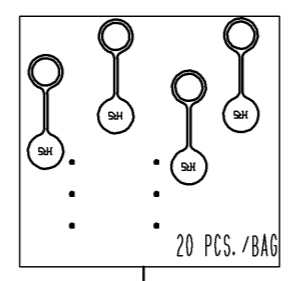

1 DIAGRAM AFTER ASSEMBLING

2 PACKING DIAGRAM

THE UNIT OF BULK IN VINYL BAG IS 20 PCS. PER PACK.

PACKING UNIT: MAXIMUM 500 PCS. (25 BAGS) PER BOX.

- NOTES
- 1 WHEN USING THE PRODUCTS, PLEASE OBSERVE THE CORRECT USAGE AS SHOWN IN THE DIAGRAM AFTER ASSEMBLING. WRONG USE MAY CAUSE WATER LEAKS.
 - 2 THE PACKING DIAGRAM IS AN EXAMPLE OF PACKAGING PROCESS.
 - 3 AS THE FALL PREVENTION IS A SIMPLE TYPE FIXING, THE PRODUCT MAY DISENGAGED FROM RECEPTACLE.
 - 4 THIS PRODUCT IS A CAP FOR LF10WBR-*(*)
IT IS APPLICABLE REGARDLESS OF GIVEN ALPHABETS OR NUMBERS SHOWN AT *.

1	CHLOROPRENE RUBBER (BLACK)							
NO.	MATERIAL	FINISH	REMARKS	NO.	MATERIAL	FINISH	REMARKS	
UNITS mm		SCALE 2 : 1	COUNT 8	DESCRIPTION OF REVISIONS DIS-C-003085		DESIGNED HS. NAGANO	CHECKED HY. KISHI	DATE 13.06.10
HRS HIROSE ELECTRIC CO., LTD.		APPROVED : SU. OBARA	12.01.20	DRAWING NO. EDC3-117688-00				
		CHECKED : HY. KISHI	12.01.20	PART NO. LF10WBR-C2				
		DESIGNED : HS. NAGANO	12.01.18	CODE NO. CL136-3007-4-00				
		DRAWN : HS. NAGANO	12.01.18					1/1