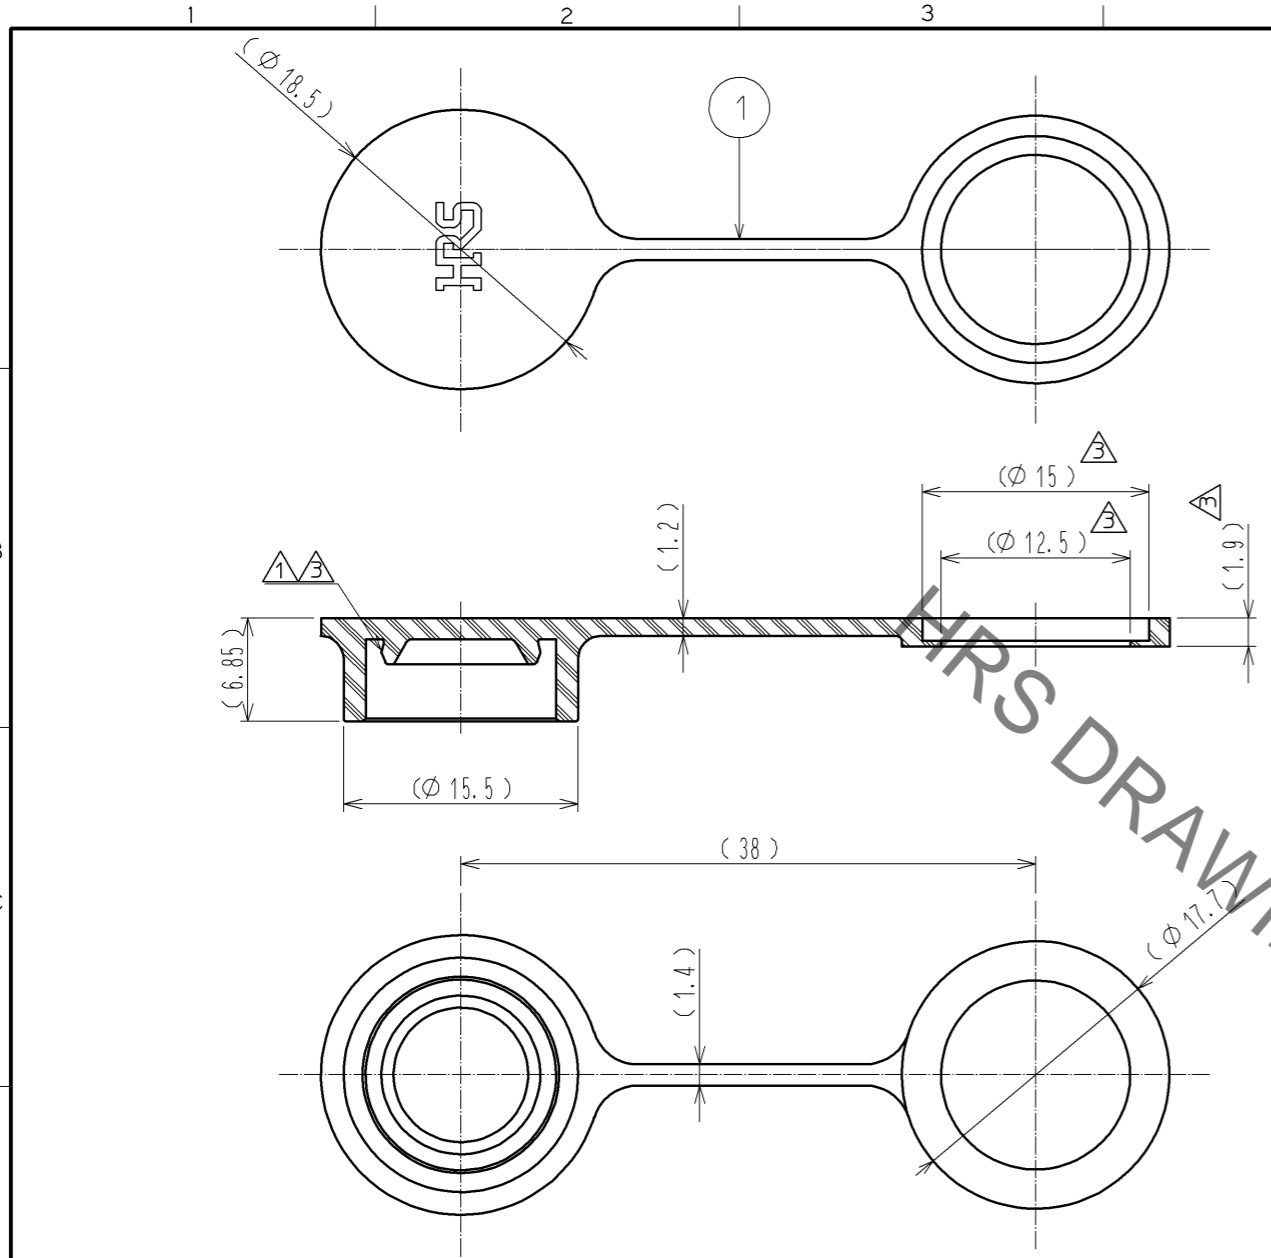

1 DIAGRAM AFTER ASSEMBLING

2 PACKING DIAGRAM

THE UNIT OF BULK IN VINYL BAG IS 20 PCS. PER PACK.

PACKING UNIT: MAXIMUM 500 PCS. (25 BAGS) PER BOX.

- NOTES
- 1 WHEN USING THE PRODUCTS, PLEASE OBSERVE THE CORRECT USAGE AS SHOWN IN THE DIAGRAM AFTER ASSEMBLING. WRONG USE MAY CAUSE WATER LEAKS.
 - 2 THE PACKING DIAGRAM IS AN EXAMPLE OF PACKAGING PROCESS.
 - 3 AS THE FALL PREVENTION IS A SIMPLE TYPE FIXING, THE PRODUCT MAY DISENGAGED FROM RECEPTACLE.
 - 4 THIS PRODUCT IS A CAP FOR LF10WBR-*(*)
IT IS APPLICABLE REGARDLESS OF GIVEN ALPHABETS OR NUMBERS SHOWN AT *.

1	CHLOROPRENE RUBBER (BLACK)							
NO.	MATERIAL	FINISH	REMARKS	NO.	MATERIAL	FINISH	REMARKS	
UNITS mm		SCALE 2 : 1	COUNT 8	DESCRIPTION OF REVISIONS DIS-C-003085		DESIGNED HS. NAGANO	CHECKED HY. KISHI	DATE 13.06.10
HRS HIROSE ELECTRIC CO., LTD.		APPROVED : SU. OBARA	12.01.20	DRAWING NO. EDC3-117688-00				
		CHECKED : HY. KISHI	12.01.20	PART NO. LF10WBR-C2				
		DESIGNED : HS. NAGANO	12.01.18	CODE NO. CL136-3007-4-00				
		DRAWN : HS. NAGANO	12.01.18					1/1