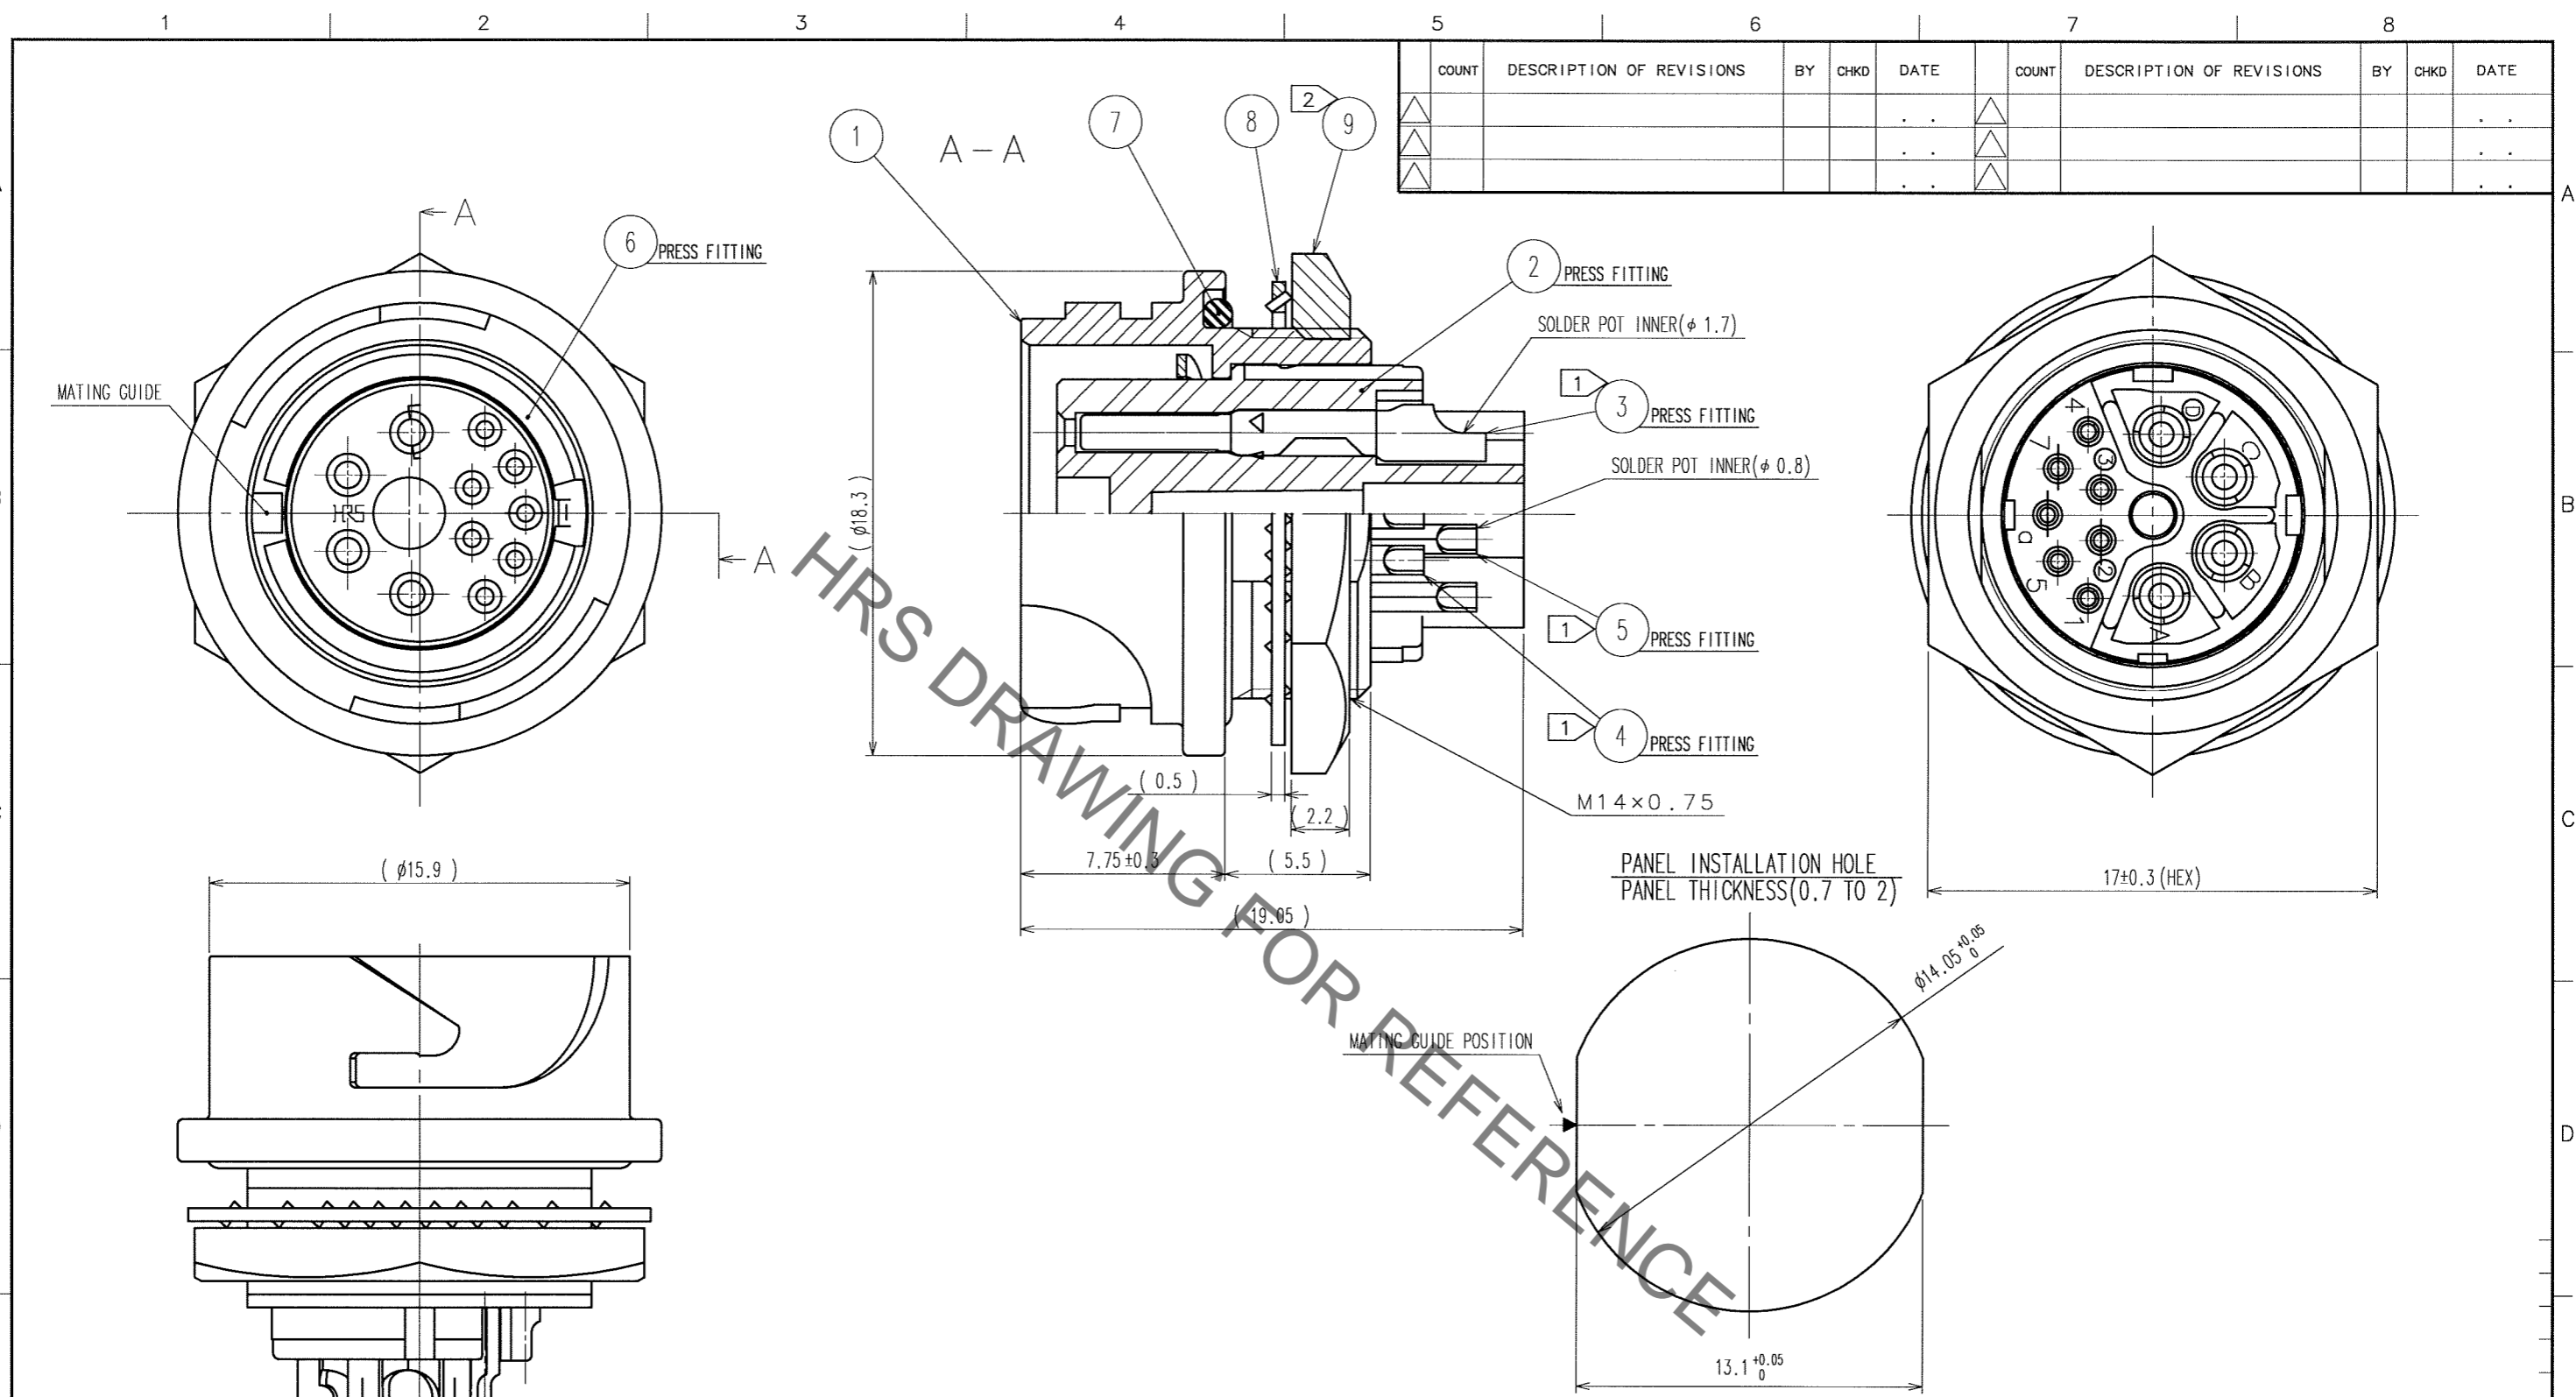

Sep.1.2021 Copyright 2021 HIROSE ELECTRIC CO., LTD. All Rights Reserved.
In case of consideration for using Automotive equipment / device which demand high reliability, kindly contact our sales window correspondents.

COUNT	DESCRIPTION OF REVISIONS	BY	CHKD	DATE	COUNT	DESCRIPTION OF REVISIONS	BY	CHKD	DATE
△				..	△				..
△				..	△				..
△				..	△				..

5	PHOSPHOR BRONZE	1			9	BRASS	NICKEL PLATING
4	PHOSPHOR BRONZE	1			8	PHOSPHOR BRONZE	NICKEL PLATING
3	COPPER ALLOY	1			7	CHLOROPRENE RUBBER	(BLACK)
2	PPS	(BLACK)	UL94V-0		6	PHOSPHOR BRONZE	NICKEL PLATING
1	ZINC ALLOY	NICKEL PLATING					
NO.	MATERIAL	FINISH, REMARKS	NO.	MATERIAL	FINISH, REMARKS		

NOTES ① PLATING(REF.NO.③、④、⑤)
CONTACT AREA : GOLD 0.2μm min
OTHERS : GOLD AND NICKEL
UNDER PLATING : NICKEL 2μm min

② THE RECOMMENDED CLAMP TORQUE OF REF.NO.⑨ TO BE 2 TO 2.5N·m.
THREAD LOCKER TO THE THREADED PORTION OF REF.NO.① IS RECOMMENDED TO PREVENT REF.NO.⑨ FROM LOOSING.
RECOMMENDED THREAD LOCKER:LOCTITE 271, HENKEL JAPAN LTD.

③ WHEN THIS CONNECTOR IS MOUNTED ON TO PANEL, BE CAREFUL REF.NO.⑦ IS ASSEMBLED SURELY INTO THE GROOVE OF REF.NO.⑦ AS SHOWN IN THIS FIGURE TO KEEP WATERPROOF EFFECTIVENESS.

CODE NO.(OLD) CL	DRAWN k.abe	DESIGNED H.Zemba	CHECKED M.Sato	APPROVED M.yoshida	RELEASED
SCALE 4 : 1	DRAWING NO. EDC3-114401		PART NO. LF13WBR-11S		
UNITS mm	HRS HIROSE ELECTRIC CO., LTD		CODE NO. CL136-1012-3		1/1