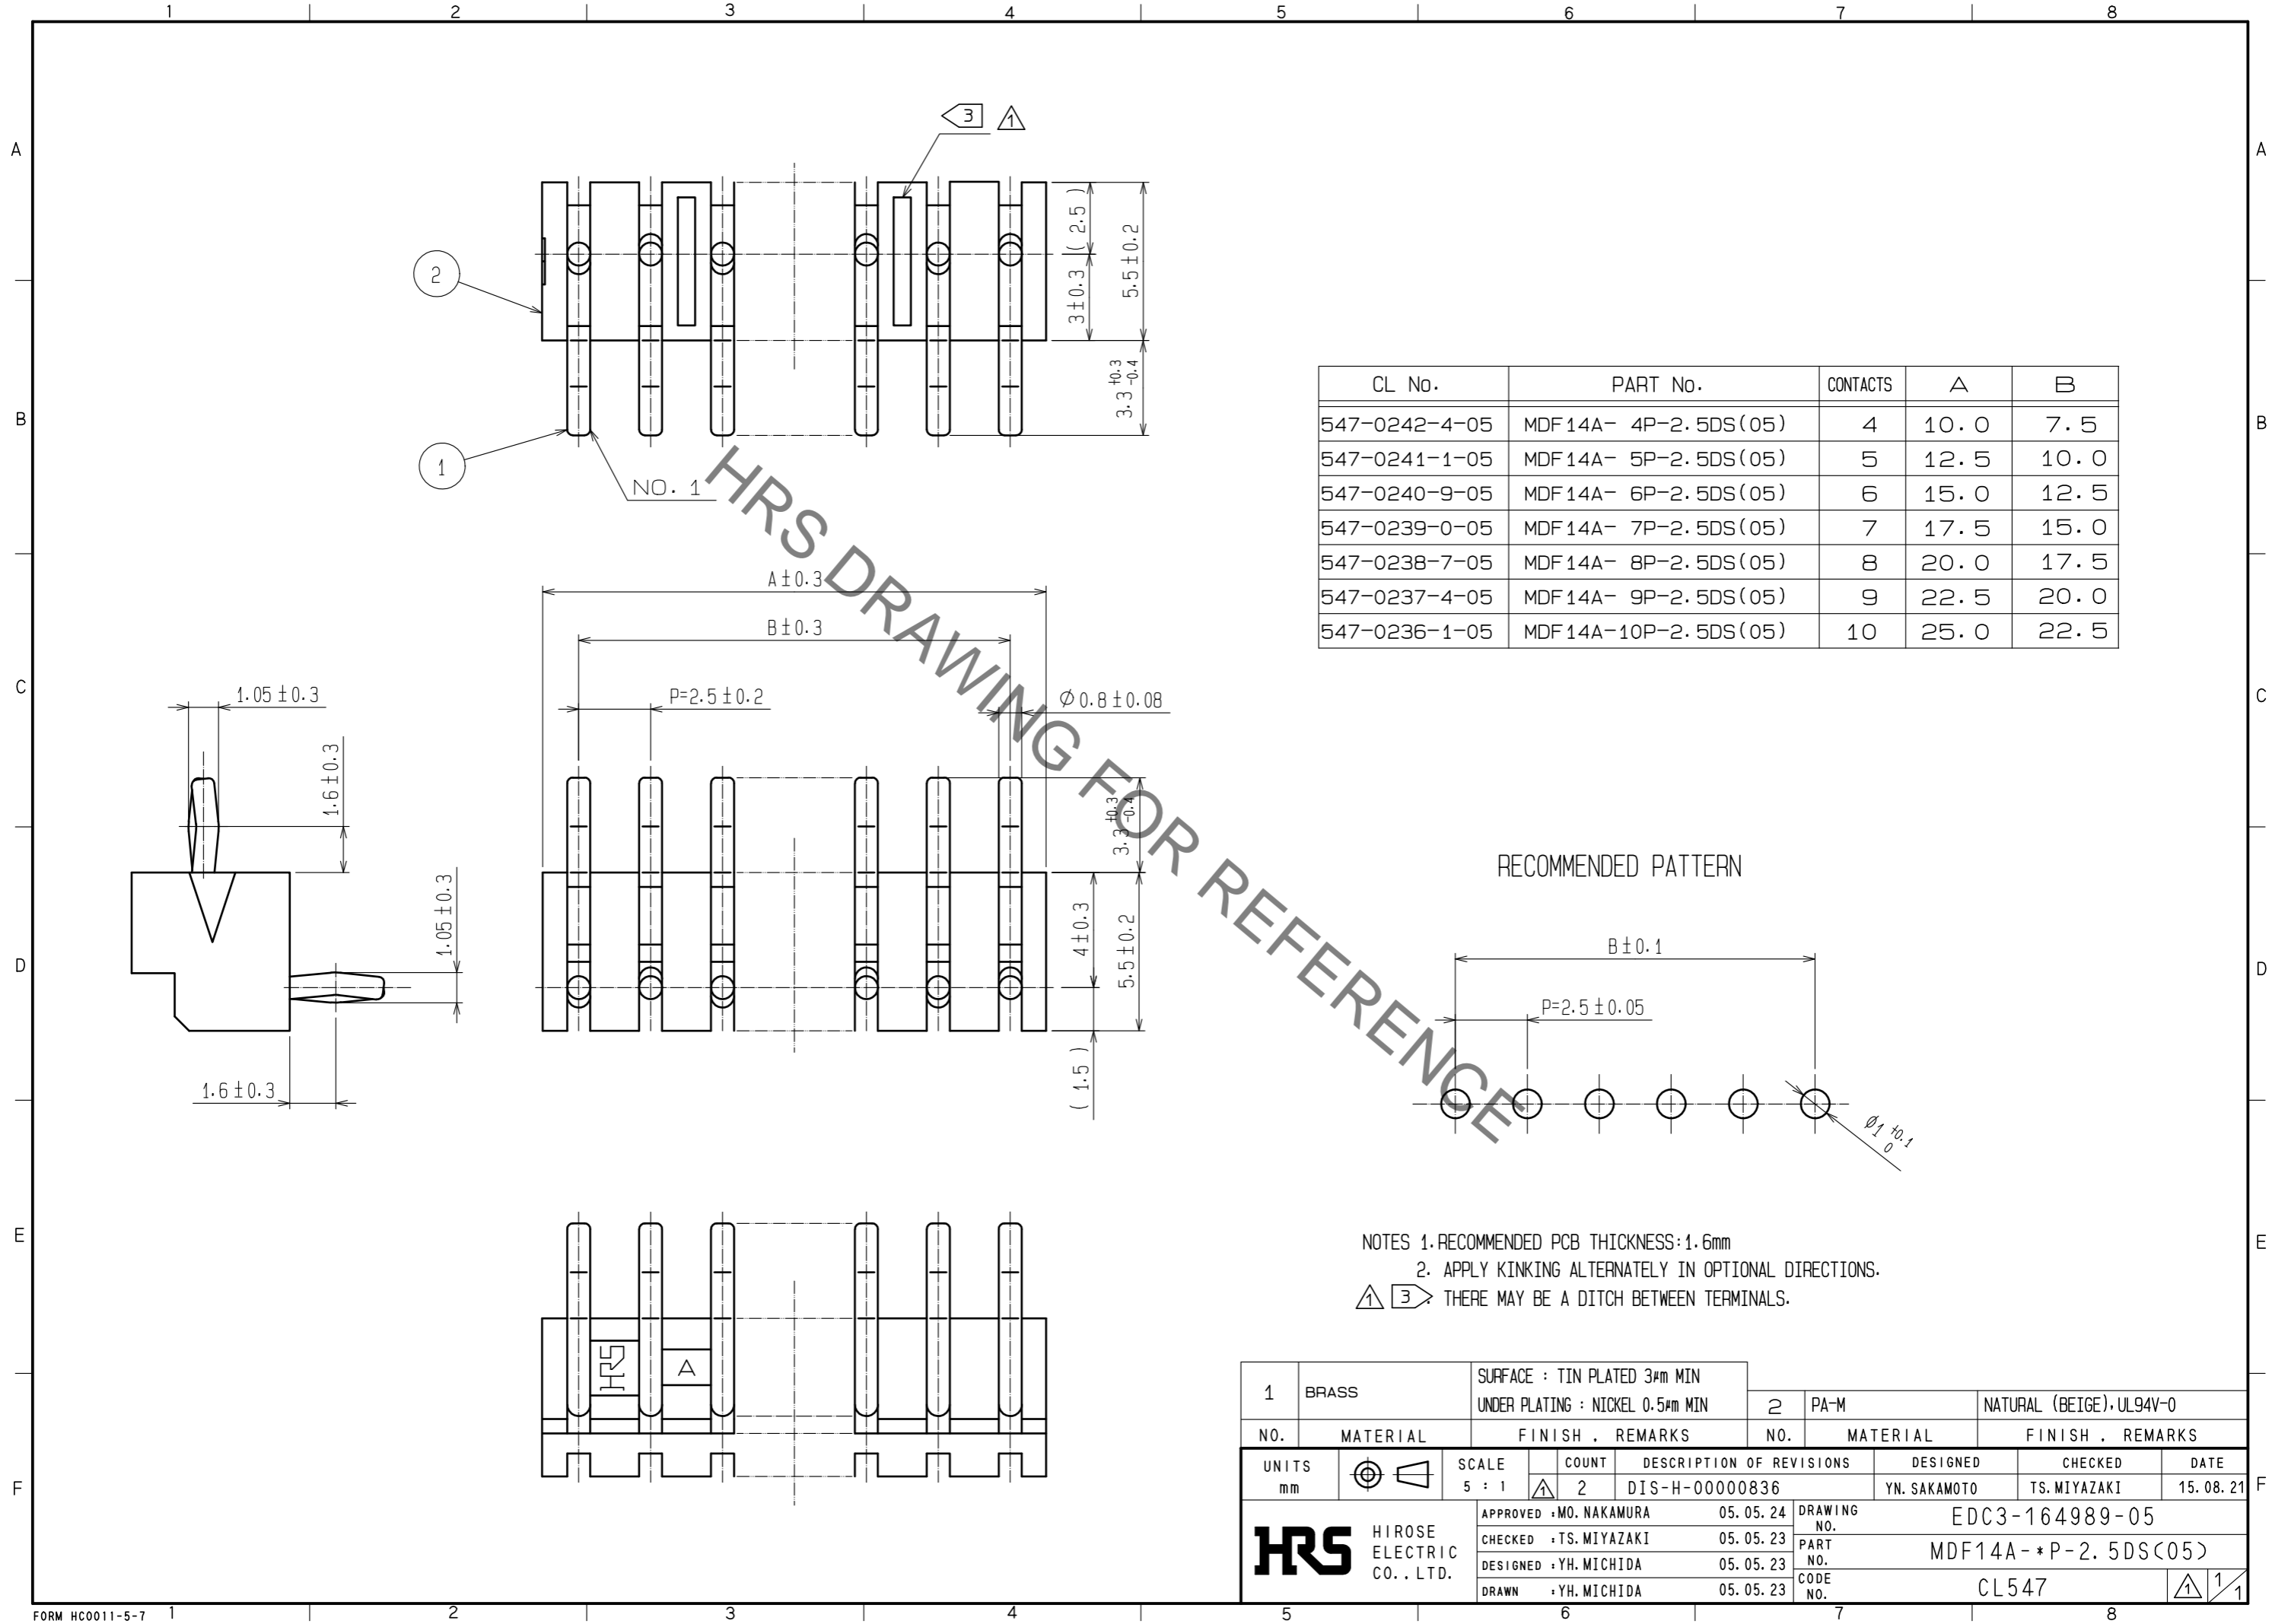

CL No.	PART No.	CONTACTS	A	B
547-0242-4-05	MDF 14A- 4P-2.5DS(05)	4	10.0	7.5
547-0241-1-05	MDF 14A- 5P-2.5DS(05)	5	12.5	10.0
547-0240-9-05	MDF 14A- 6P-2.5DS(05)	6	15.0	12.5
547-0239-0-05	MDF 14A- 7P-2.5DS(05)	7	17.5	15.0
547-0238-7-05	MDF 14A- 8P-2.5DS(05)	8	20.0	17.5
547-0237-4-05	MDF 14A- 9P-2.5DS(05)	9	22.5	20.0
547-0236-1-05	MDF 14A-10P-2.5DS(05)	10	25.0	22.5

NOTES 1. RECOMMENDED PCB THICKNESS: 1.6mm  
 2. APPLY KINKING ALTERNATELY IN OPTIONAL DIRECTIONS.  
 △ ③ THERE MAY BE A DITCH BETWEEN TERMINALS.

1	BRASS	SURFACE : TIN PLATED 3μm MIN UNDER PLATING : NICKEL 0.5μm MIN	2	PA-M	NATURAL (BEIGE)・UL94V-0		
NO.	MATERIAL	FINISH . REMARKS	NO.	MATERIAL	FINISH . REMARKS		
UNITS mm		SCALE 5 : 1	COUNT 2	DESCRIPTION OF REVISIONS DIS-H-00000836	DESIGNED YN. SAKAMOTO	CHECKED TS. MIYAZAKI	DATE 15. 08. 21
<b>HRS</b> HIROSE ELECTRIC CO., LTD.		APPROVED : MO. NAKAMURA 05. 05. 24	DRAWING NO. EDC3-164989-05		PART NO. MDF14A- *P-2. 5DS(05)		CODE NO. CL547
		CHECKED : TS. MIYAZAKI 05. 05. 23					
		DESIGNED : YH. MICHIDA 05. 05. 23					
		DRAWN : YH. MICHIDA 05. 05. 23					