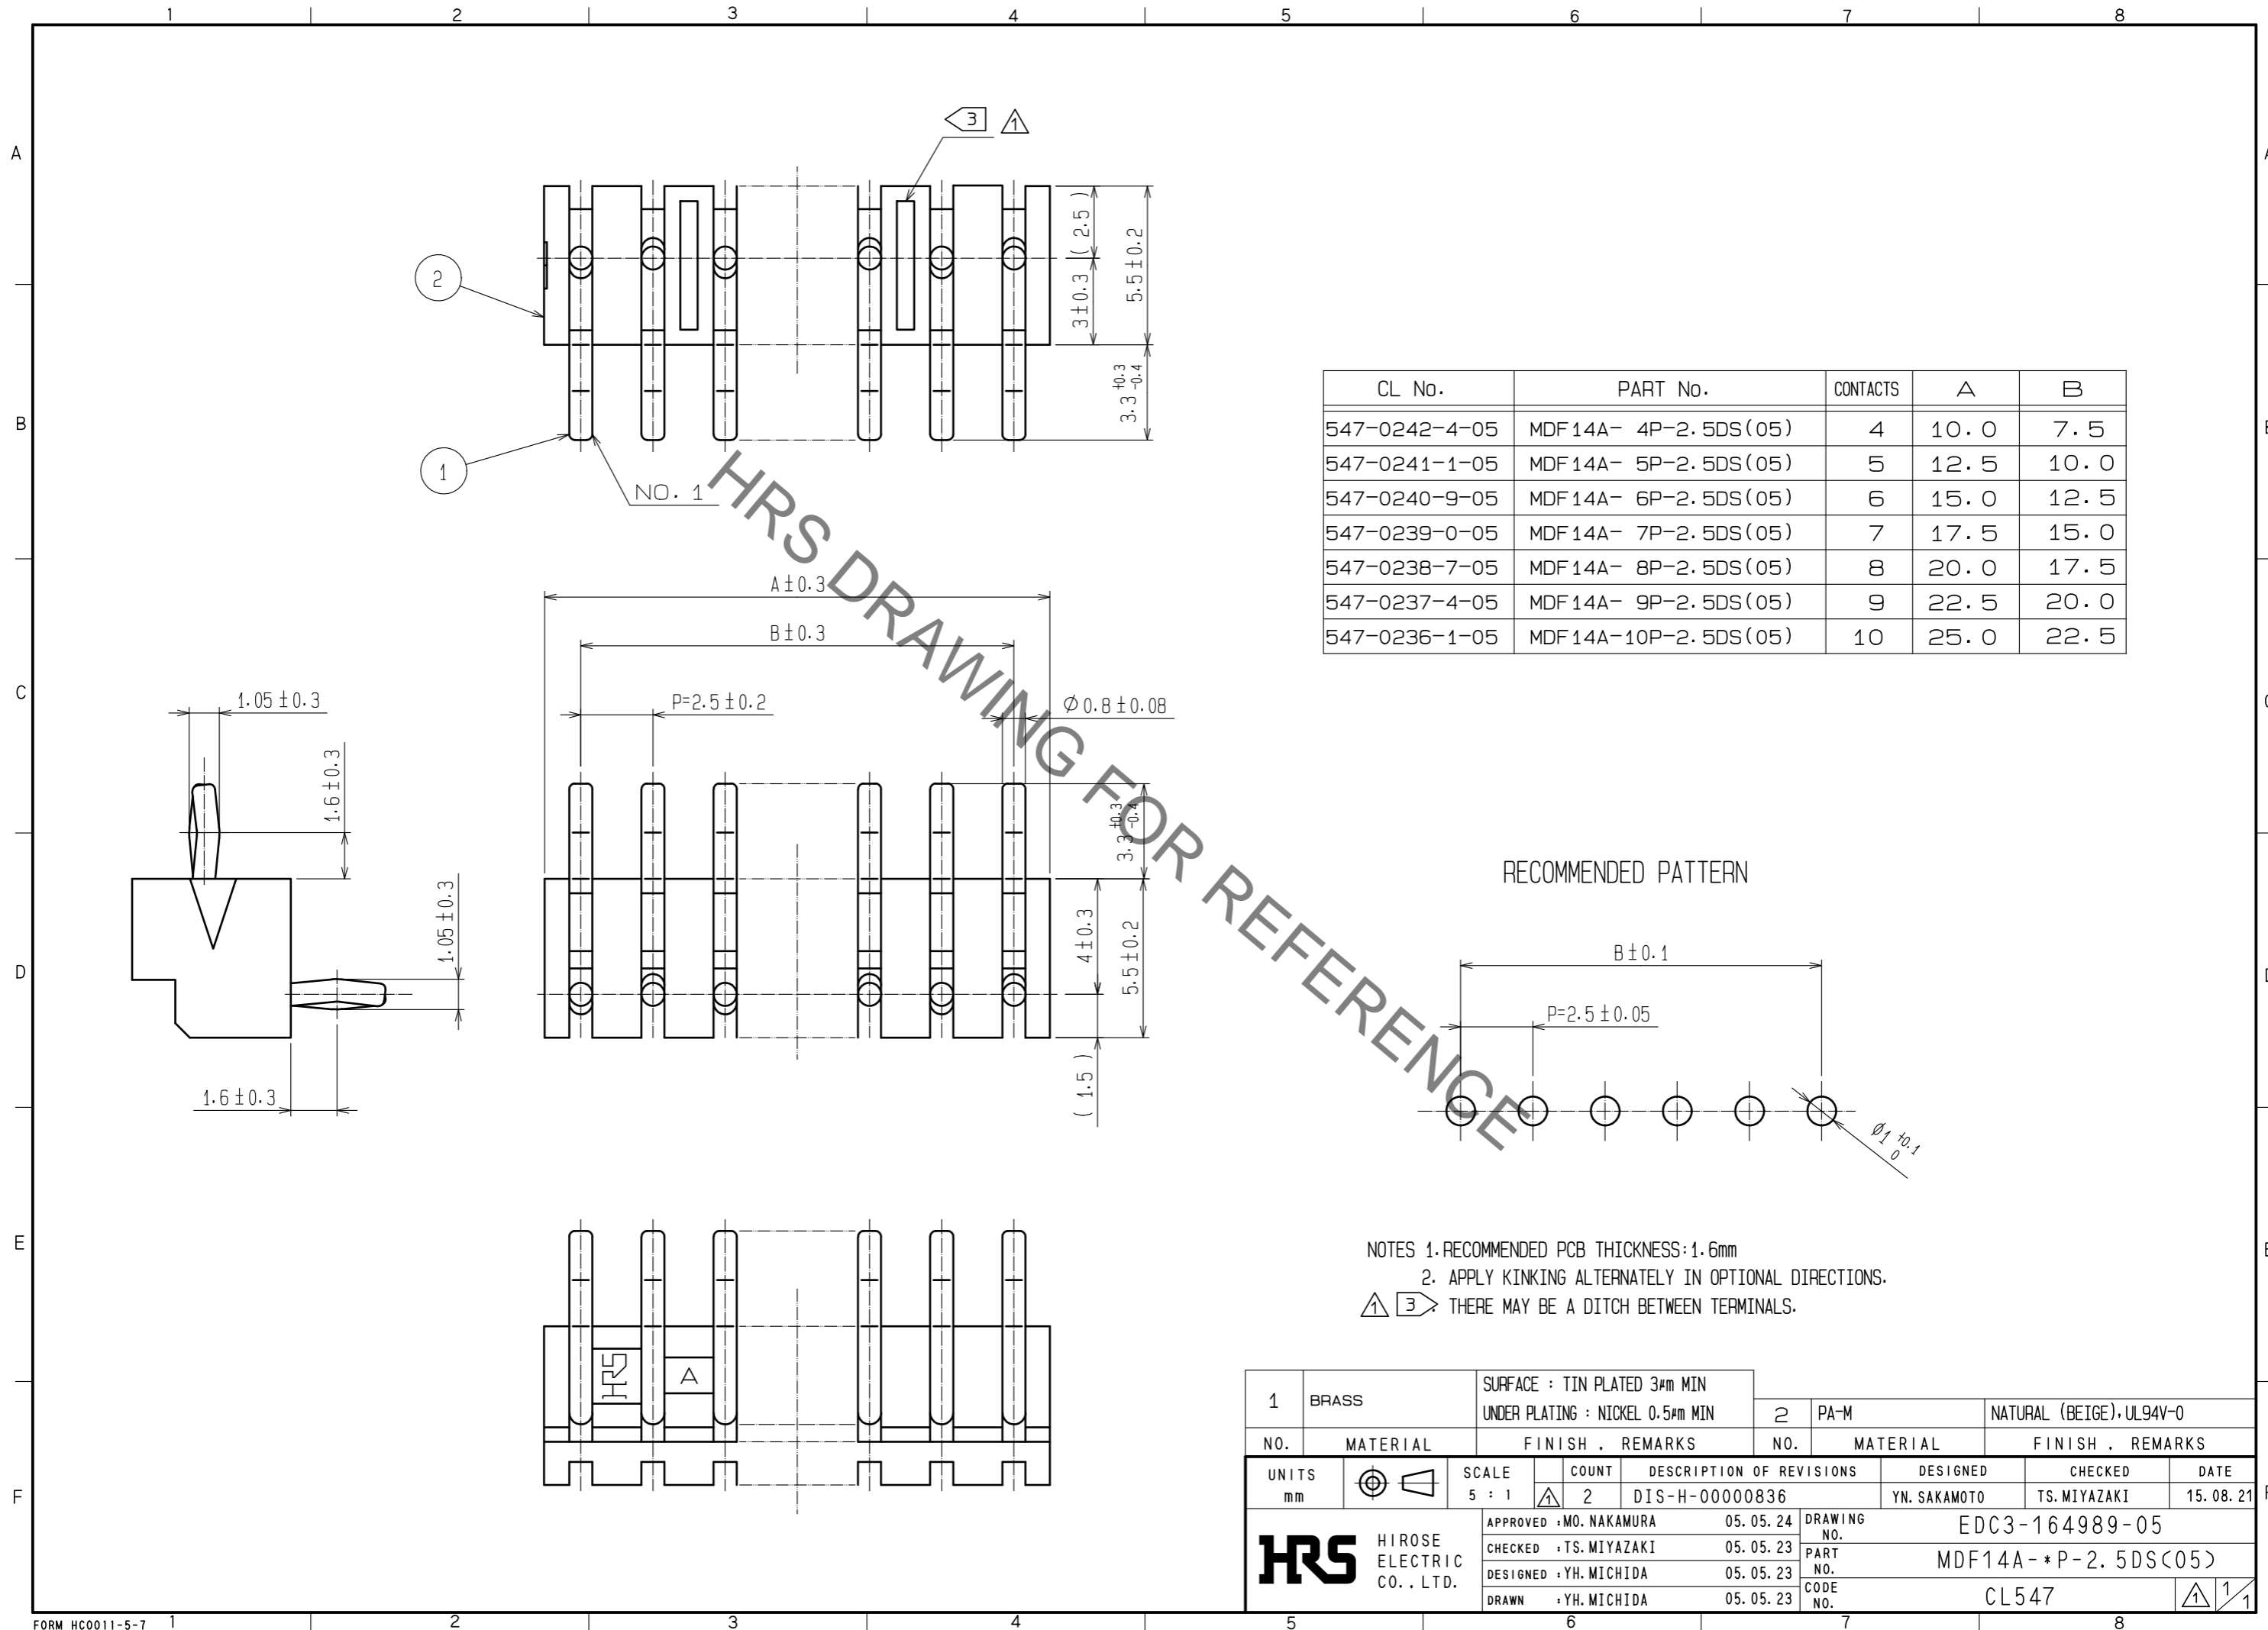

CL No.	PART No.	CONTACTS	A	B
547-0242-4-05	MDF 14A- 4P-2.5DS(05)	4	10.0	7.5
547-0241-1-05	MDF 14A- 5P-2.5DS(05)	5	12.5	10.0
547-0240-9-05	MDF 14A- 6P-2.5DS(05)	6	15.0	12.5
547-0239-0-05	MDF 14A- 7P-2.5DS(05)	7	17.5	15.0
547-0238-7-05	MDF 14A- 8P-2.5DS(05)	8	20.0	17.5
547-0237-4-05	MDF 14A- 9P-2.5DS(05)	9	22.5	20.0
547-0236-1-05	MDF 14A-10P-2.5DS(05)	10	25.0	22.5

NOTES 1. RECOMMENDED PCB THICKNESS: 1.6mm
 2. APPLY KINKING ALTERNATELY IN OPTIONAL DIRECTIONS.
 $\triangle 3$ THERE MAY BE A DITCH BETWEEN TERMINALS.

1	BRASS	SURFACE : TIN PLATED 3μm MIN UNDER PLATING : NICKEL 0.5μm MIN	2	PA-M	NATURAL (BEIGE)・UL94V-0		
NO.	MATERIAL	FINISH . REMARKS	NO.	MATERIAL	FINISH . REMARKS		
UNITS mm	\odot \triangle	SCALE 5 : 1	COUNT 2	DESCRIPTION OF REVISIONS DIS-H-00000836	DESIGNED YN. SAKAMOTO	CHECKED TS. MIYAZAKI	DATE 15.08.21
APPROVED : MO. NAKAMURA		05.05.24		DRAWING NO. EDC3-164989-05			
CHECKED : TS. MIYAZAKI		05.05.23		PART NO. MDF14A- *P-2.5DS(05)			
DESIGNED : YH. MICHIDA		05.05.23		CODE NO. CL547			
DRAWN : YH. MICHIDA		05.05.23					