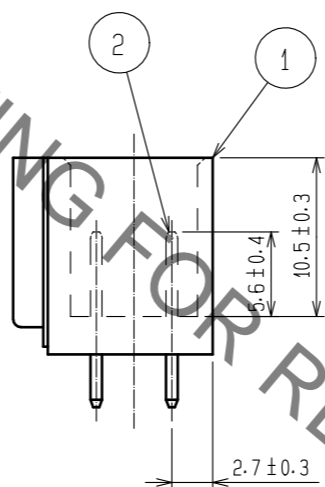

CODE NO.	PART NO.	NUMBER OF CONTACTS	A	B
CL547-0083-2-23	MDF6- 4DP-3.5DSA(23)	4	10.5	3.5
CL547-0084-5-23	MDF6- 6DP-3.5DSA(23)	6	14.0	7.0
CL547-0085-8-23	MDF6- 8DP-3.5DSA(23)	8	17.5	10.5
CL547-0086-0-23	MDF6-10DP-3.5DSA(23)	10	21.0	14.0
CL547-0087-3-23	MDF6-12DP-3.5DSA(23)	12	24.5	17.5
CL547-0088-6-23	MDF6-14DP-3.5DSA(23)	14	28.0	21.0
CL547-0089-9-23	MDF6-16DP-3.5DSA(23)	16	31.5	24.5
CL547-0090-8-23	MDF6-18DP-3.5DSA(23)	18	35.0	28.0
CL547-0091-0-23	MDF6-20DP-3.5DSA(23)	20	38.5	31.5

NOTE 1 : RECOMMENDED PC BOARD HOLE DIAMETER $\phi 1.3 \begin{smallmatrix} +0.1 \\ 0 \end{smallmatrix}$
 2 : UL (FILE No. E52653)
 CSA (FILE No. LR95109) AUTHORIZATION ARTICLE.

1	POLYAMIDE	NATURAL (WHITE), UL94V-0	2	BRASS	SURFACE:TIN PLATED 1μm min UNDER PLATING:NICKEL 1μm min		
NO.	MATERIAL	FINISH, REMARKS	NO.	MATERIAL	FINISH, REMARKS		
UNITS mm		SCALE 10:1	COUNT	DESCRIPTION OF REVISIONS	DESIGNED	CHECKED	DATE
HRS HIROSE ELECTRIC CO., LTD.	APPROVED : HS. OKAWA	20200313	DRAWING NO.	EDC-160046-23-00			
	CHECKED : TS. KUMAZAWA	20200313	PART NO.	MDF6- * DP-3.5DSA(23)			
	DESIGNED : HK. HAYASHI	20200313	CODE NO.	CL547-			
	DRAWN : DS. HIROWATARI	20200306					