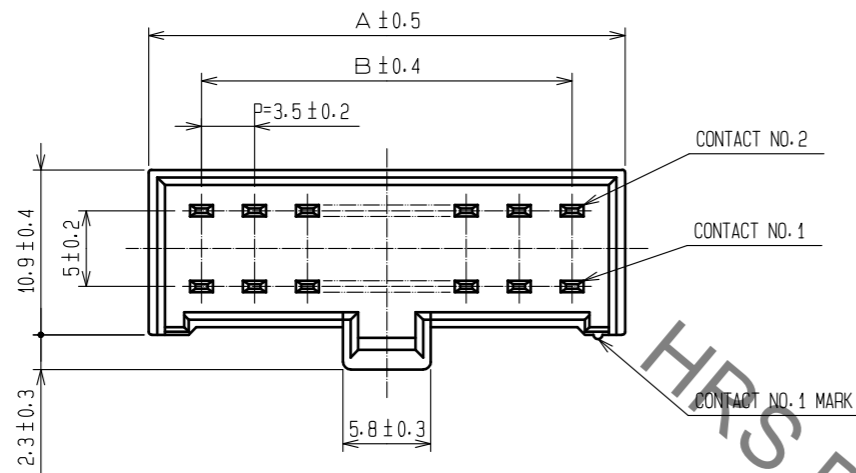

CODE NO.	PART NO.	NUMBER OF CONTACTS	A	B
CL547-0083-2-23	MDF6- 4DP-3.5DSA(23)	4	10.5	3.5
CL547-0084-5-23	MDF6- 6DP-3.5DSA(23)	6	14.0	7.0
CL547-0085-8-23	MDF6- 8DP-3.5DSA(23)	8	17.5	10.5
CL547-0086-0-23	MDF6-10DP-3.5DSA(23)	10	21.0	14.0
CL547-0087-3-23	MDF6-12DP-3.5DSA(23)	12	24.5	17.5
CL547-0088-6-23	MDF6-14DP-3.5DSA(23)	14	28.0	21.0
CL547-0089-9-23	MDF6-16DP-3.5DSA(23)	16	31.5	24.5
CL547-0090-8-23	MDF6-18DP-3.5DSA(23)	18	35.0	28.0
CL547-0091-0-23	MDF6-20DP-3.5DSA(23)	20	38.5	31.5

NOTE 1 : RECOMMENDED PC BOARD HOLE DIAMETER $\phi 1.3 \begin{smallmatrix} +0.1 \\ 0 \end{smallmatrix}$
 2 : UL (FILE No. E52653)
 CSA (FILE No. LR95109) AUTHORIZATION ARTICLE.

1	POLYAMIDE	NATURAL (WHITE), UL94V-0	2	BRASS	SURFACE:TIN PLATED 1μm min UNDER PLATING:NICKEL 1μm min		
NO.	MATERIAL	FINISH, REMARKS	NO.	MATERIAL	FINISH, REMARKS		
UNITS mm		SCALE 10:1	COUNT	DESCRIPTION OF REVISIONS	DESIGNED	CHECKED	DATE
HRS HIROSE ELECTRIC CO., LTD.	APPROVED : HS. OKAWA	20200313	DRAWING NO.	EDC-160046-23-00			
	CHECKED : TS. KUMAZAWA	20200313	PART NO.	MDF6- * DP-3.5DSA(23)			
	DESIGNED : HK. HAYASHI	20200313	CODE NO.	CL547-			
	DRAWN : DS. HIROWATARI	20200306					