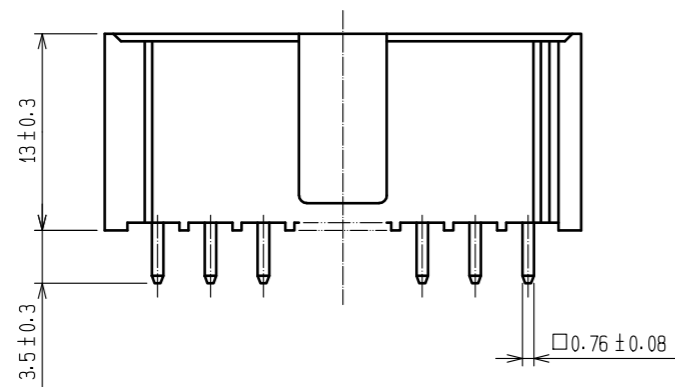

CODE NO.	PART NO.	NUMBER OF CONTACTS	A	B
CL547-0083-2-23	MDF6- 4DP-3.5DSA(23)	4	10.5	3.5
CL547-0084-5-23	MDF6- 6DP-3.5DSA(23)	6	14.0	7.0
CL547-0085-8-23	MDF6- 8DP-3.5DSA(23)	8	17.5	10.5
CL547-0086-0-23	MDF6-10DP-3.5DSA(23)	10	21.0	14.0
CL547-0087-3-23	MDF6-12DP-3.5DSA(23)	12	24.5	17.5
CL547-0088-6-23	MDF6-14DP-3.5DSA(23)	14	28.0	21.0
CL547-0089-9-23	MDF6-16DP-3.5DSA(23)	16	31.5	24.5
CL547-0090-8-23	MDF6-18DP-3.5DSA(23)	18	35.0	28.0
CL547-0091-0-23	MDF6-20DP-3.5DSA(23)	20	38.5	31.5

NOTE 1 : RECOMMENDED PC BOARD HOLE DIAMETER $\phi 1.3 \begin{smallmatrix} +0.1 \\ 0 \end{smallmatrix}$
 2 : UL (FILE No. E52653)
 CSA (FILE No. LR95109) AUTHORIZATION ARTICLE.

1	POLYAMIDE	NATURAL (WHITE), UL94V-0	2	BRASS	SURFACE:TIN PLATED 1μm min UNDER PLATING:NICKEL 1μm min		
NO.	MATERIAL	FINISH, REMARKS	NO.	MATERIAL	FINISH, REMARKS		
UNITS mm		SCALE 10:1	COUNT	DESCRIPTION OF REVISIONS	DESIGNED	CHECKED	DATE
HRS HIROSE ELECTRIC CO., LTD.	APPROVED : HS. OKAWA	20200313	DRAWING NO.	EDC-160046-23-00			
	CHECKED : TS. KUMAZAWA	20200313	PART NO.	MDF6- * DP-3.5DSA(23)			
	DESIGNED : HK. HAYASHI	20200313	CODE NO.	CL547-			
	DRAWN : DS. HIROWATARI	20200306					