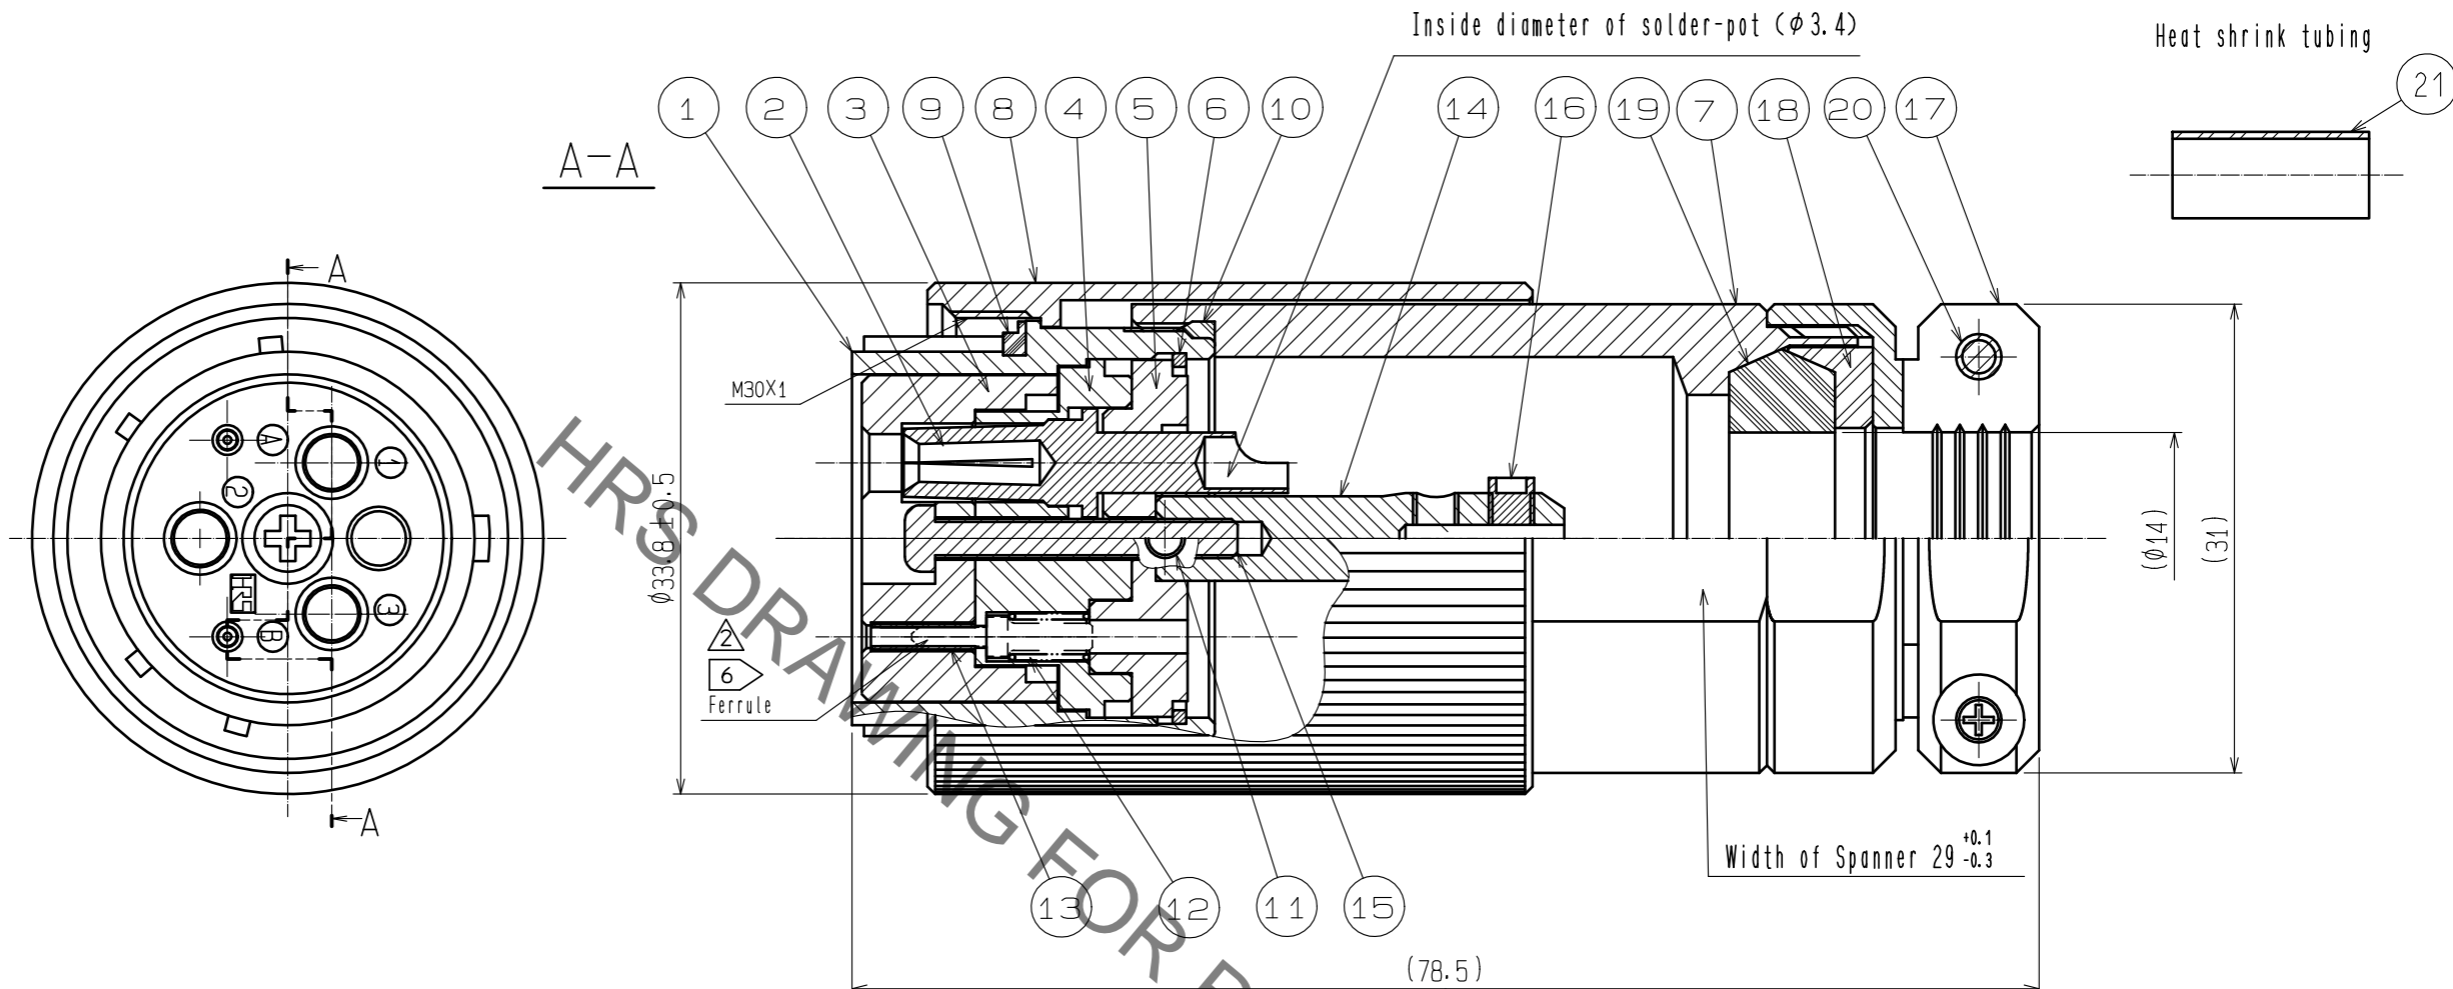

- Note
1. This drawing shows the state of temporary assembly.
 2. The direction of No.7, No.17 is one example.
 3. The direction of Solder-pot(No.2) is one example.
 4. A product corresponding to Rohs.
 - △ 5. For assembling procedure, please contact our companies sales section and refer to procedure manual ETAD-K0221-00.
 - △ 6 The Ferrule is not included.
Please use the MU ferrule, which is sold separately.