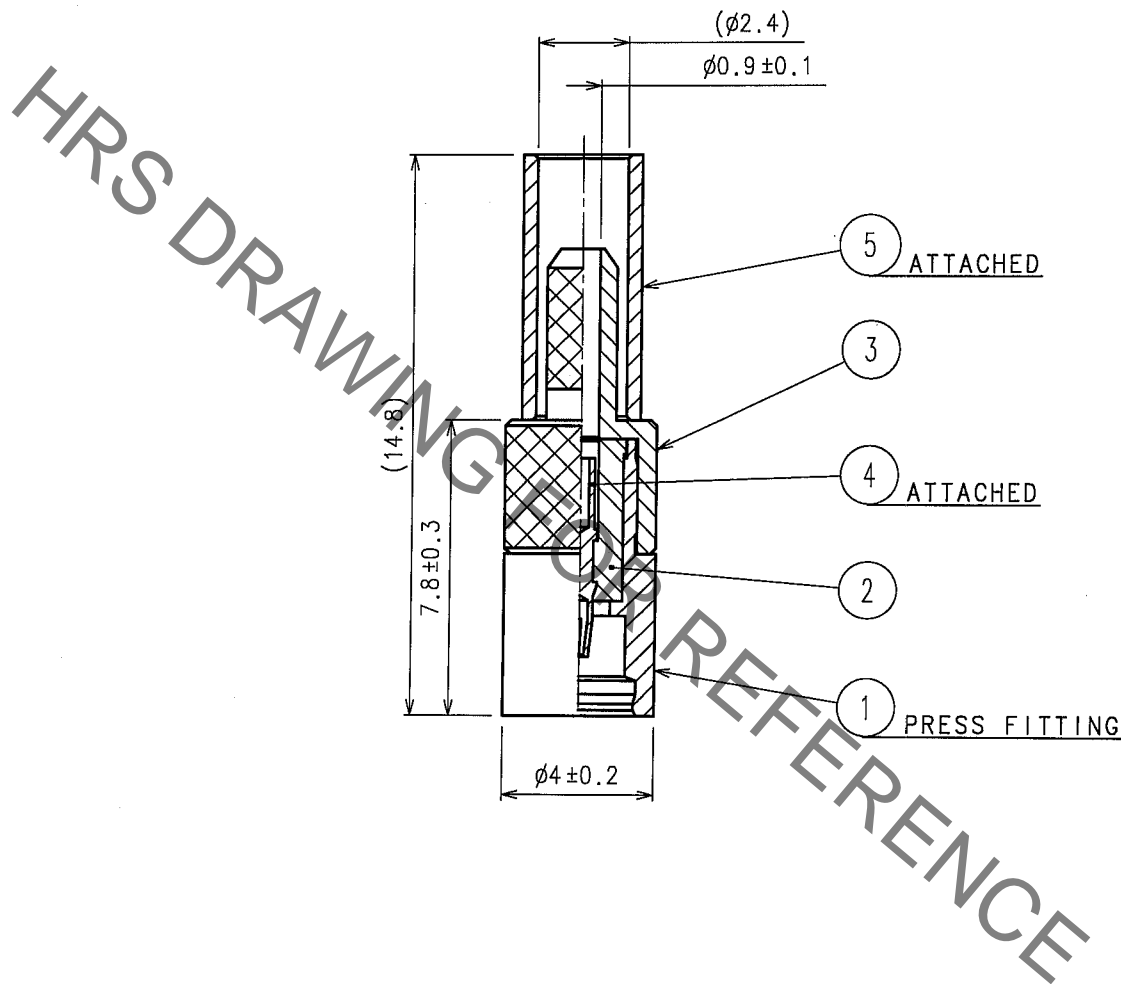

Sep.1.2021 Copyright 2021 HIROSE ELECTRIC CO., LTD. All Rights Reserved.
In case of consideration for using Automotive equipment / device which demand high reliability, kindly contact our sales window correspondents.

1			2			3			4					
COUNT	DESCRIPTION OF REVISIONS	BY	CHKD	DATE	COUNT	DESCRIPTION OF REVISIONS	BY	CHKD	DATE	COUNT	DESCRIPTION OF REVISIONS	BY	CHKD	DATE
△				..	△				..					..
△				..	△				..					..
△				..	△				..					..

ASSEMBLY TOOL : HT-103/MRF01-J-178

3	BRASS	GOLD PLATING	5	COPPER	GOLD PLATING
2	PTFE		4	BERYLLIUM COPPER	GOLD PLATING
1	BRASS	GOLD PLATING			
NO.	MATERIAL	FINISH, REMARKS	NO.	MATERIAL	FINISH, REMARKS

CODE NO. (OLD)		DRAWN	DESIGNED	CHECKED	APPROVED	RELEASED
RoHS COMPLIANT		R.KIMURA	R.KIMURA	M. Yamane	J. Mitani	
		05.08.08	05.08.08	05.08.09	05.08.09	

  SCALE 5 : 1 UNITS mm	DRAWING NO. EDC4-135164-40	PART NO. MMCX-J-178B/U(40)
	  HIROSE ELECTRIC CO., LTD.	CODE NO. CL339-0011-0-40

TO
RF