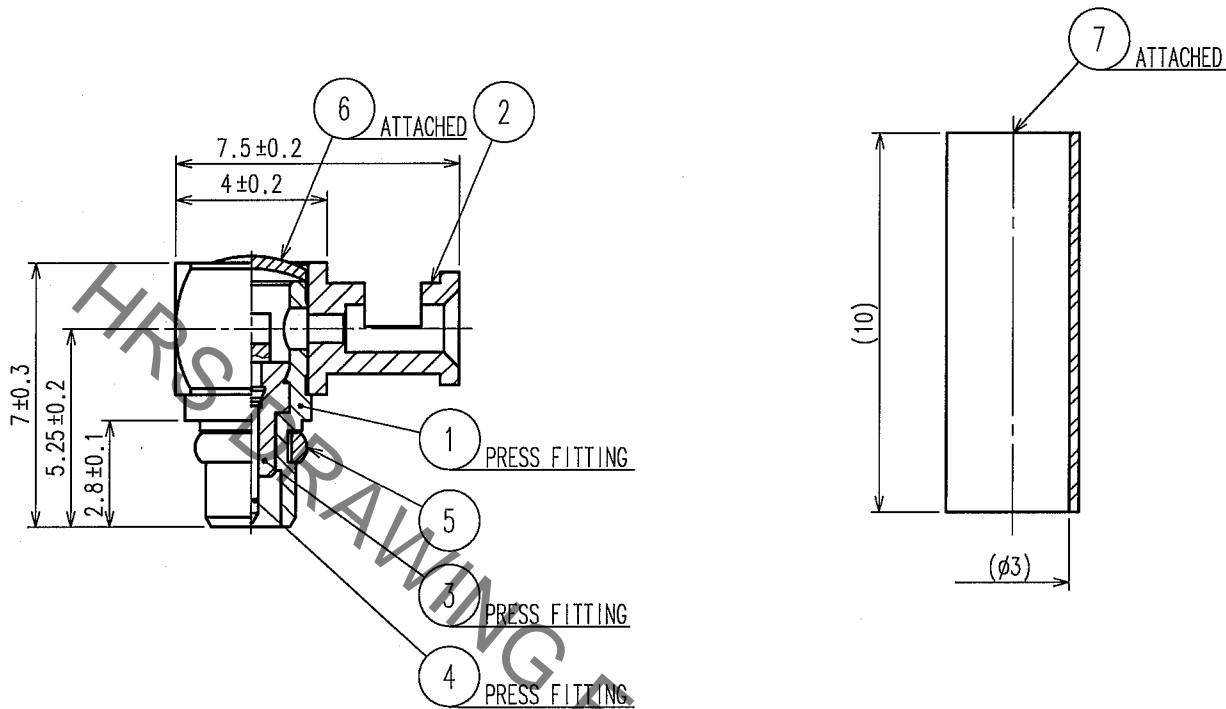

Sep.1.2021 Copyright 2021 HIROSE ELECTRIC CO., LTD. All Rights Reserved.
In case of consideration for using Automotive equipment / device which demand high reliability, kindly contact our sales window correspondents.

1		2			3			4		
COUNT	DESCRIPTION OF REVISIONS	BY	CHKD	DATE	COUNT	DESCRIPTION OF REVISIONS	BY	CHKD	DATE	
△				..	△				..	
△				..	△				..	
△				..	△				..	

ASSEMBLY TOOL : MMCX-LP/PR-MP

4	PHOSPHOR BRONZE	GOLD PLATING			
3	PTFE		7	POLYOLEFIN	HEAT SHRINKING TUBE
2	BRASS	GOLD PLATING	6	BRASS	GOLD PLATING
1	BRASS	GOLD PLATING	5	BERYLLIUM COPPER	GOLD PLATING
NO.	MATERIAL	FINISH, REMARKS	NO.	MATERIAL	FINISH, REMARKS

CODE NO. (OLD)	DRAWN	DESIGNED	CHECKED	APPROVED	RELEASED
	R.KIMURA	R.KIMURA	<i>M. Yamane</i>	<i>R. Mitani</i>	
	05. 08. 08	05. 08. 08	<i>05.08.09</i>	<i>05.08.09</i>	

  SCALE 5 : 1 UNITS mm	DRAWING NO. EDC4-303074-40 HIROSE ELECTRIC CO., LTD.	PART NO. MMCX-LP-066(40) CODE NO. CL339-0019-2-40	<table border="1"> <tr> <td>1</td> <td>1</td> </tr> </table>

TO
RF