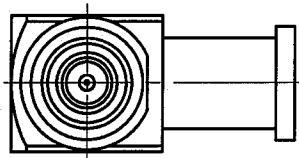

1		2			3			4		
COUNT	DESCRIPTION OF REVISIONS	BY	CHKD	DATE	COUNT	DESCRIPTION OF REVISIONS	BY	CHKD	DATE	
△				..	△				..	
△				..	△				..	
△				..	△				..	

ASSEMBLY TOOL : MMCX-LP/PR-MP

4	PHOSPHOR BRONZE	GOLD PLATING			
3	PTFE		7	POLYOLEFIN	HEAT SHRINKING TUBE
2	BRASS	GOLD PLATING	6	BRASS	GOLD PLATING
1	BRASS	GOLD PLATING	5	BERYLLIUM COPPER	GOLD PLATING
NO.	MATERIAL	FINISH, REMARKS	NO.	MATERIAL	FINISH, REMARKS