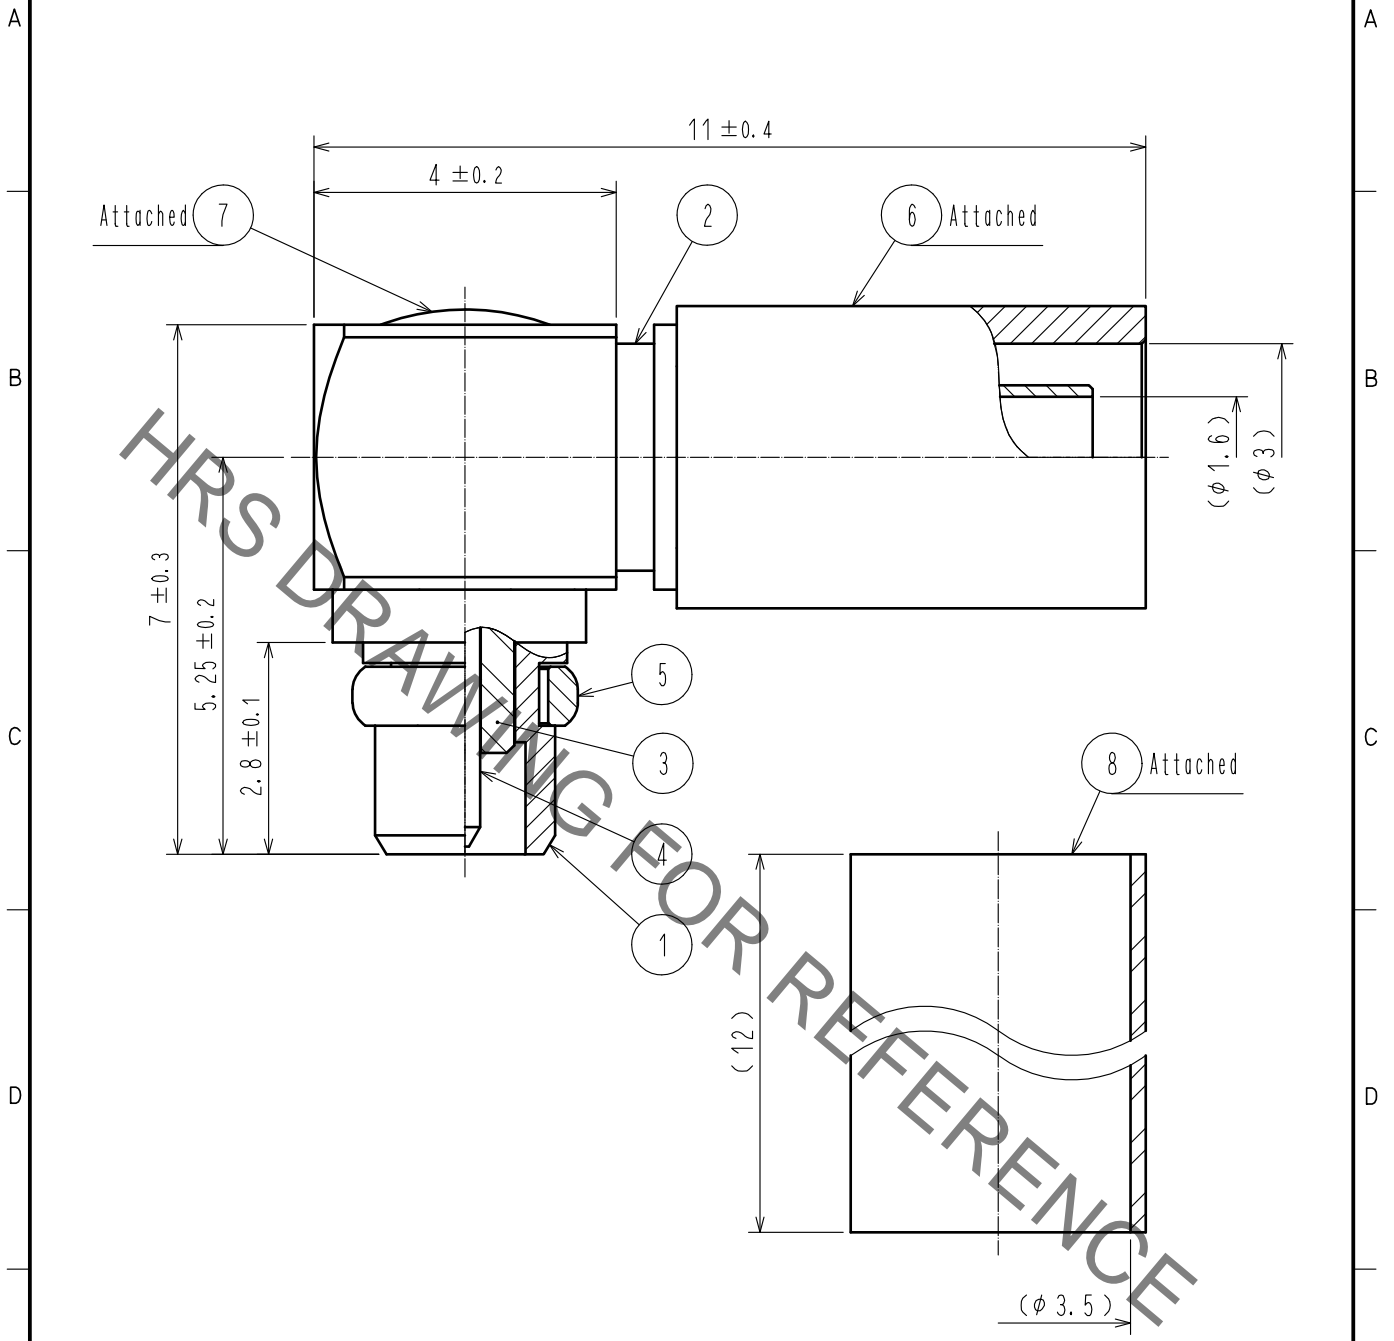

Sep.1.2021 Copyright 2021 HIROSE ELECTRIC CO., LTD. All Rights Reserved.
In case of consideration for using Automotive equipment / device which demand high reliability, kindly contact our sales window correspondents.

【 ASSEMBLE TOOL 】 APPLICABLE OUTER CONDUCTOR CRIMPING TOOL : HT303/P06-T-1
TOOL FOR PRESS FITTING OF DISK : MMCX-LP/PR-MP

RoHS COMPLIANT

4	PHOSPHOR BRONZE	GOLD PLATING	8	POLYOLEFIN	HEAT SHRINK TUBING(BLACK)
3	PTFE		7	BRASS	GOLD PLATING
2	BRASS	GOLD PLATING	6	COPPER	GOLD PLATING
1	BRASS	GOLD PLATING	5	BERYLLIUM COPPER	GOLD PLATING
NO.	MATERIAL	FINISH . REMARKS	NO.	MATERIAL	FINISH . REMARKS

UNITS mm	SCALE 10 : 1	COUNT	DESCRIPTION OF REVISIONS	DESIGNED	CHECKED	DATE

 HIROSE ELECTRIC CO., LTD.	APPROVED : TO. KATAYAMA	17. 08. 08	DRAWING NO.	EDC-134885-40-00
	CHECKED : TO. KATAYAMA	17. 08. 08	PART NO.	MMCX-LP-316/U(40)
	DESIGNED : NK. OOSAWA	17. 08. 08	CODE NO.	CL339-0006-0-40
	DRAWN : NK. OOSAWA	17. 08. 08