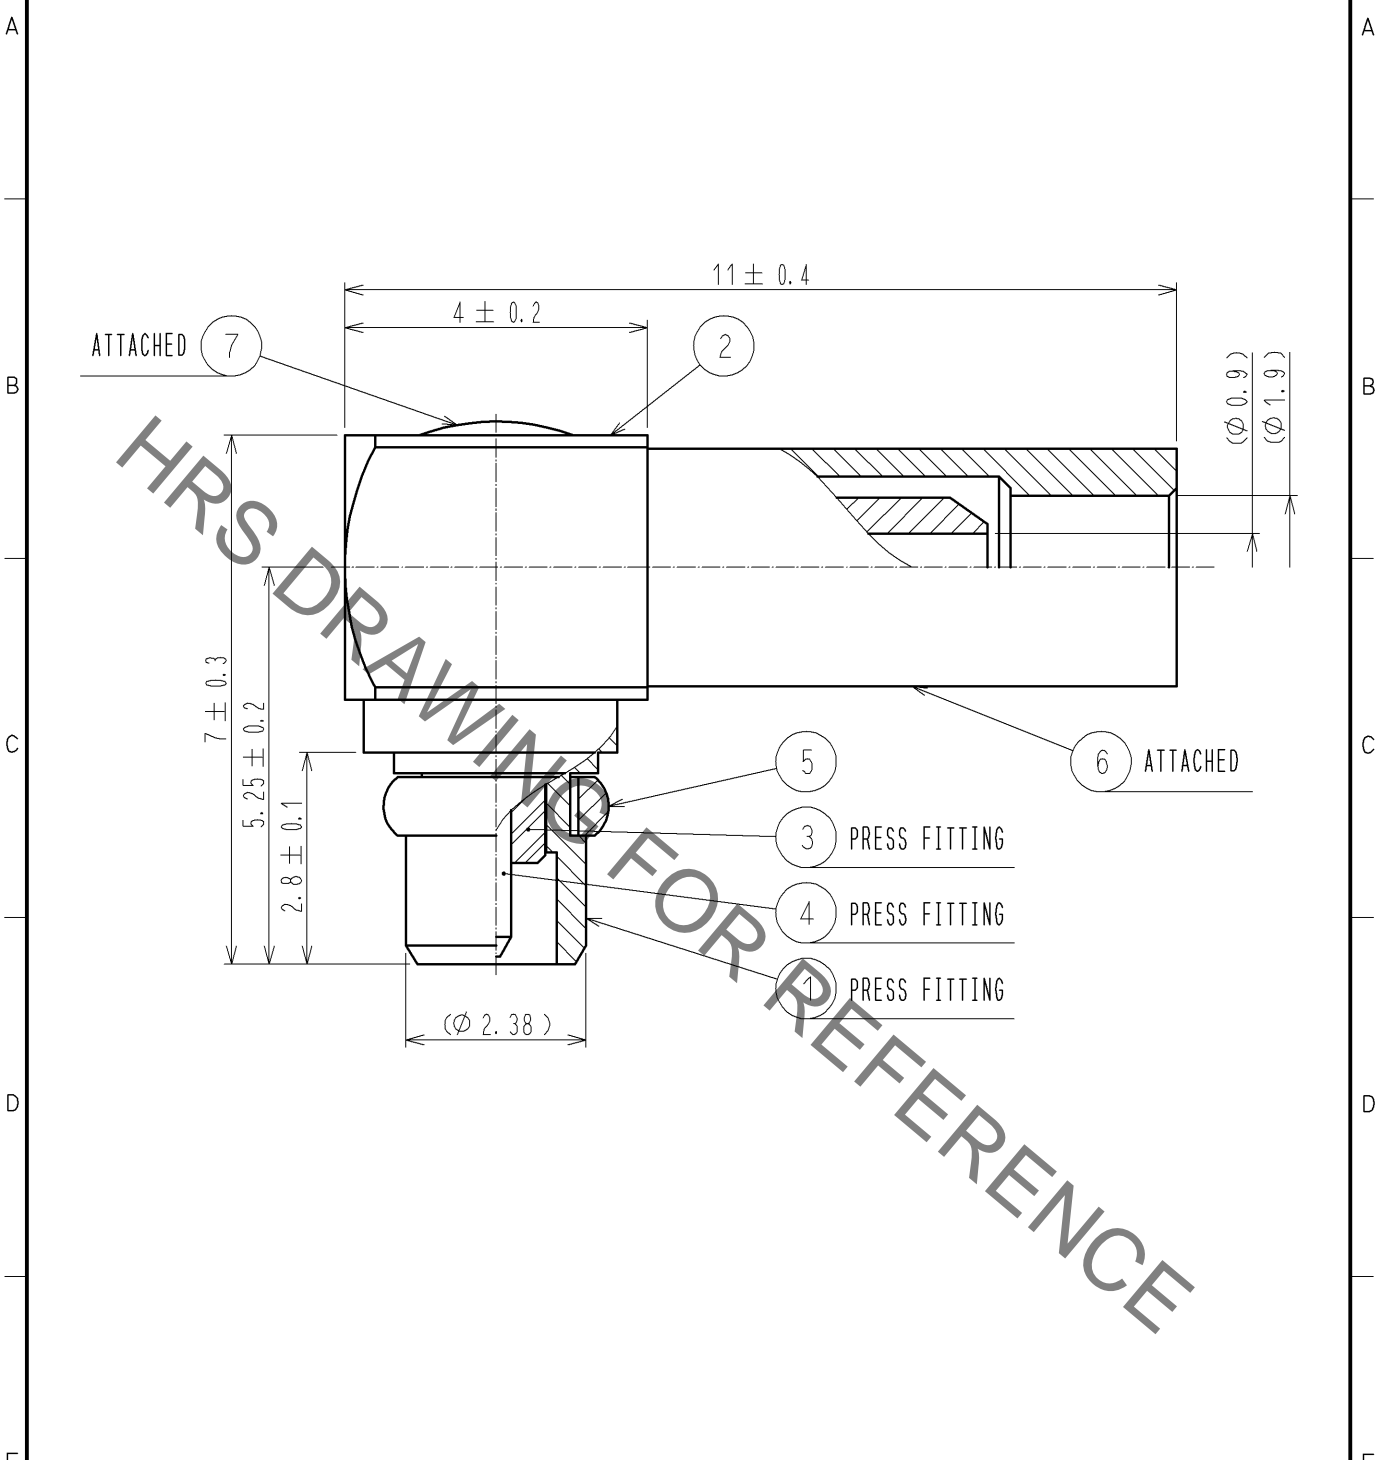

Sep.1.2021 Copyright 2021 HIROSE ELECTRIC CO., LTD. All Rights Reserved.
In case of consideration for using Automotive equipment / device which demand high reliability, kindly contact our sales window correspondents.

ASSEMBLE TOOL APPLICABLE OUTER CONDUCTOR CRIMPING TOOL : HT103/MRF01-J-178
TOOL FOR PRESS FITTING OF DISK : MMCX-LP/PR-MP

RoHS COMPLIANT

4	PHOSPHOR BRONZE	GOLD PLATING					
3	PTFE		7	BRASS	GOLD PLATING		
2	BRASS	GOLD PLATING	6	COPPER	GOLD PLATING		
1	BRASS	GOLD PLATING	5	BERYLLIUM COPPER	GOLD PLATING		
NO.	MATERIAL	FINISH .	REMARKS	NO.	MATERIAL	FINISH .	REMARKS

UNITS mm		SCALE 10:1	COUNT 	DESCRIPTION OF REVISIONS	DESIGNED	CHECKED	DATE

HIROSE ELECTRIC CO., LTD.	APPROVED : MH. YAMANE	10.03.21	DRAWING NO.	EDC4-134918-40	
	CHECKED : NK. NINOMIYA	10.03.20	PART NO.	MMCX-LP-FHSB(40)	
	DESIGNED : NK. OOSAWA	10.03.17	CODE NO.	CL339-0007-3-40	
	DRAWN : NK. OOSAWA	10.03.17			1/1