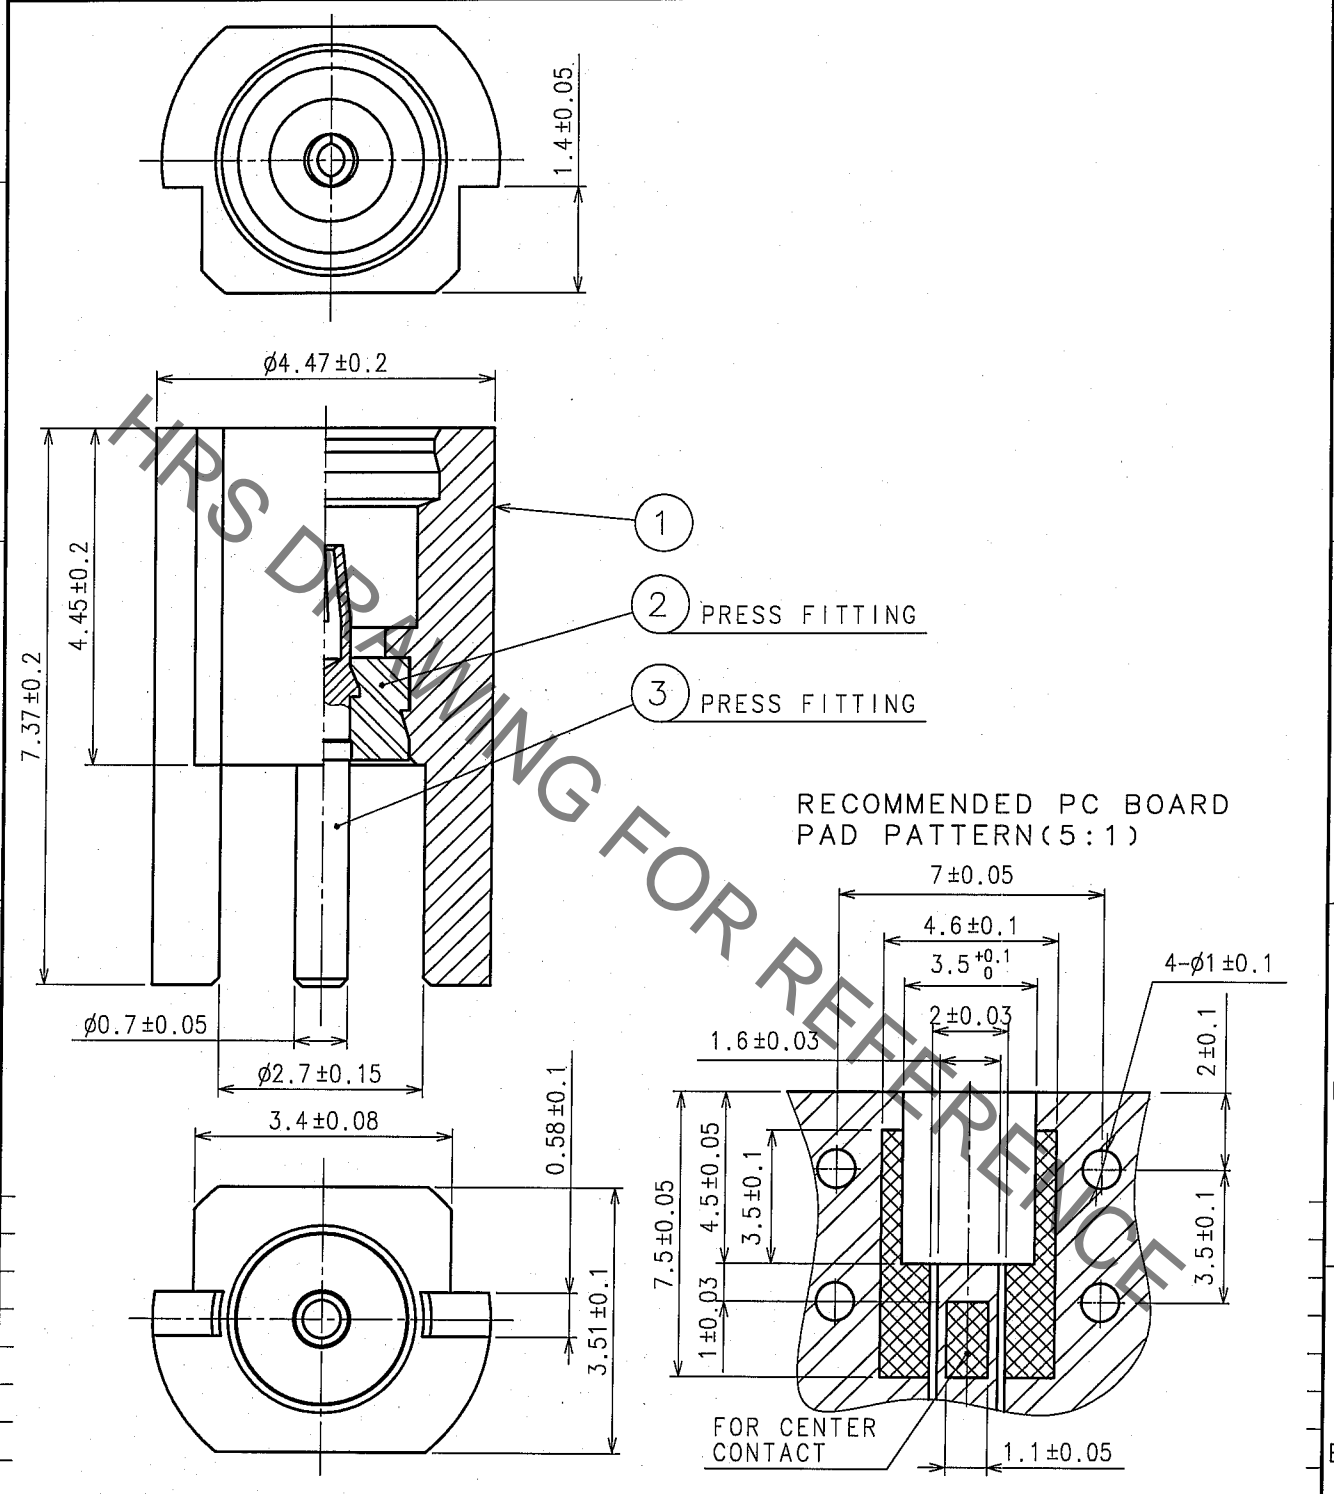

Sep.1.2021 Copyright 2021 HIROSE ELECTRIC CO., LTD. All Rights Reserved.
In case of consideration for using Automotive equipment / device which demand high reliability, kindly contact our sales window correspondents.

1					2					3					4				
COUNT	DESCRIPTION OF REVISIONS				BY	CHKD	DATE	COUNT	DESCRIPTION OF REVISIONS				BY	CHKD	DATE				
△							..	△							..				
△							..	△							..				
△							..	△							..				

2	PTFE			3	BERYLLIUM COPPER	GOLD PLATING
1	BRASS	GOLD PLATING				
NO.	MATERIAL	FINISH, REMARKS	NO.	MATERIAL	FINISH, REMARKS	

CODE NO. (OLD) CL	DRAWN	DESIGNED	CHECKED	APPROVED	RELEASED
RoHS COMPLIANT	<i>m. Haneko</i>	<i>T. Katayama</i>	<i>H. Shimizu</i>	<i>S. Mitani</i>	
	05.9.1	05.9.5	05.9.3	05.9.5	

  SCALE 10:1 UNITS mm	DRAWING NO. EDC4-133936-40 	PART NO. MMCX-LR-SMT(40)	CODE NO. CL339-0003-2-40	1/1