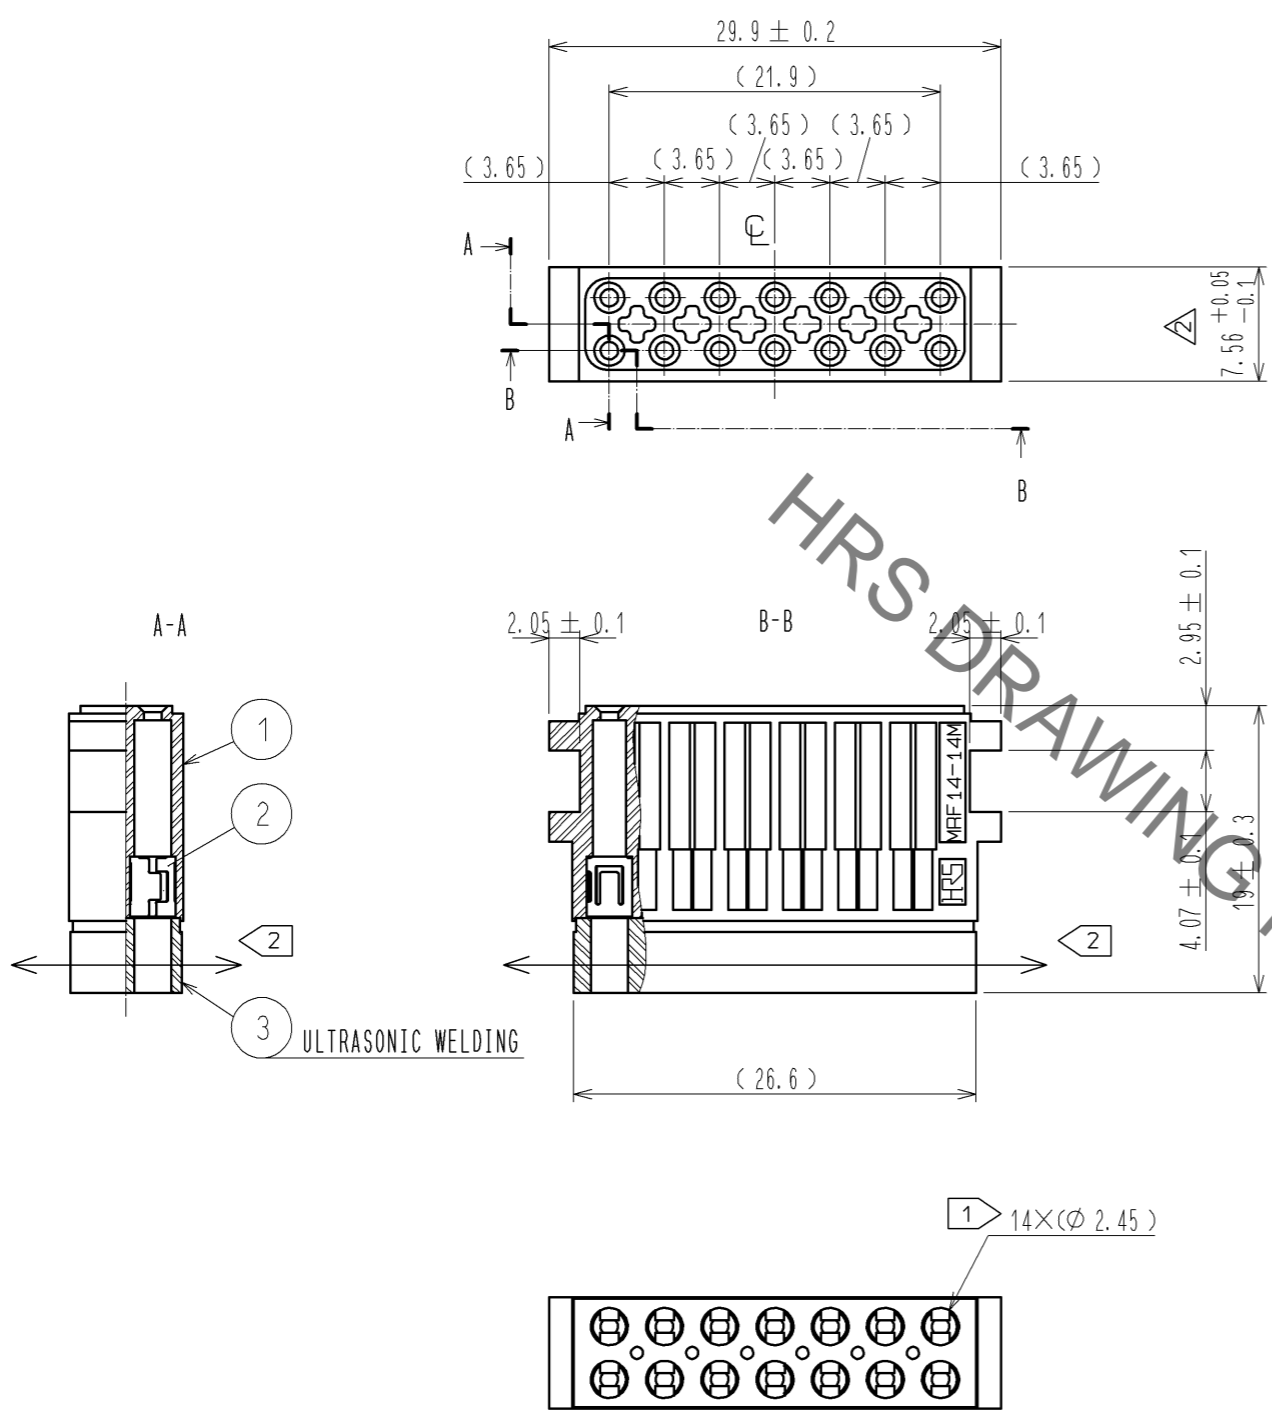

Notes

1 Assemble coaxial connectors MRF14-CON(F)(CL313-0709-8), MRF14-CON(MC)(CL313-0716-3), MRF14-CON(M1)(CL313-0710-7) or MRF14-CON(M2)(CL313-0711-0) into holes ($14 \times \phi 2.45$).

2 Don't make an impact in this direction, due to ultrasonic welding.

RoHS COMPLIANT

NON MAGNETIC

2	BERYLLIUM COPPER	NICKEL PLATING			
1	PBT	UL94V-0(WHITE)	3	PBT	UL94V-0(WHITE)
NO.	MATERIAL	FINISH . REMARKS	NO.	MATERIAL	FINISH . REMARKS
UNITS		SCALE	COUNT	DESCRIPTION OF REVISIONS	
mm		2 : 1	4	DIS-D-003435	
APPROVED : MH. YAMANE			12.09.05	DESIGNED	14.10.16
CHECKED : MH. TSUCHIDA			12.09.04	HA. NISHIMURA	
DESIGNED : TS. KANEKO			12.09.04	CHECKED	
DRAWN : YY. KOBAYASHI			12.09.04	MH. TSUCHIDA	
DRAWING NO.				EDC3-333791-00	
PART NO.				MRF14-CON(M)-14M	
CODE NO.				CL313-0706-0-00	
				1/1	