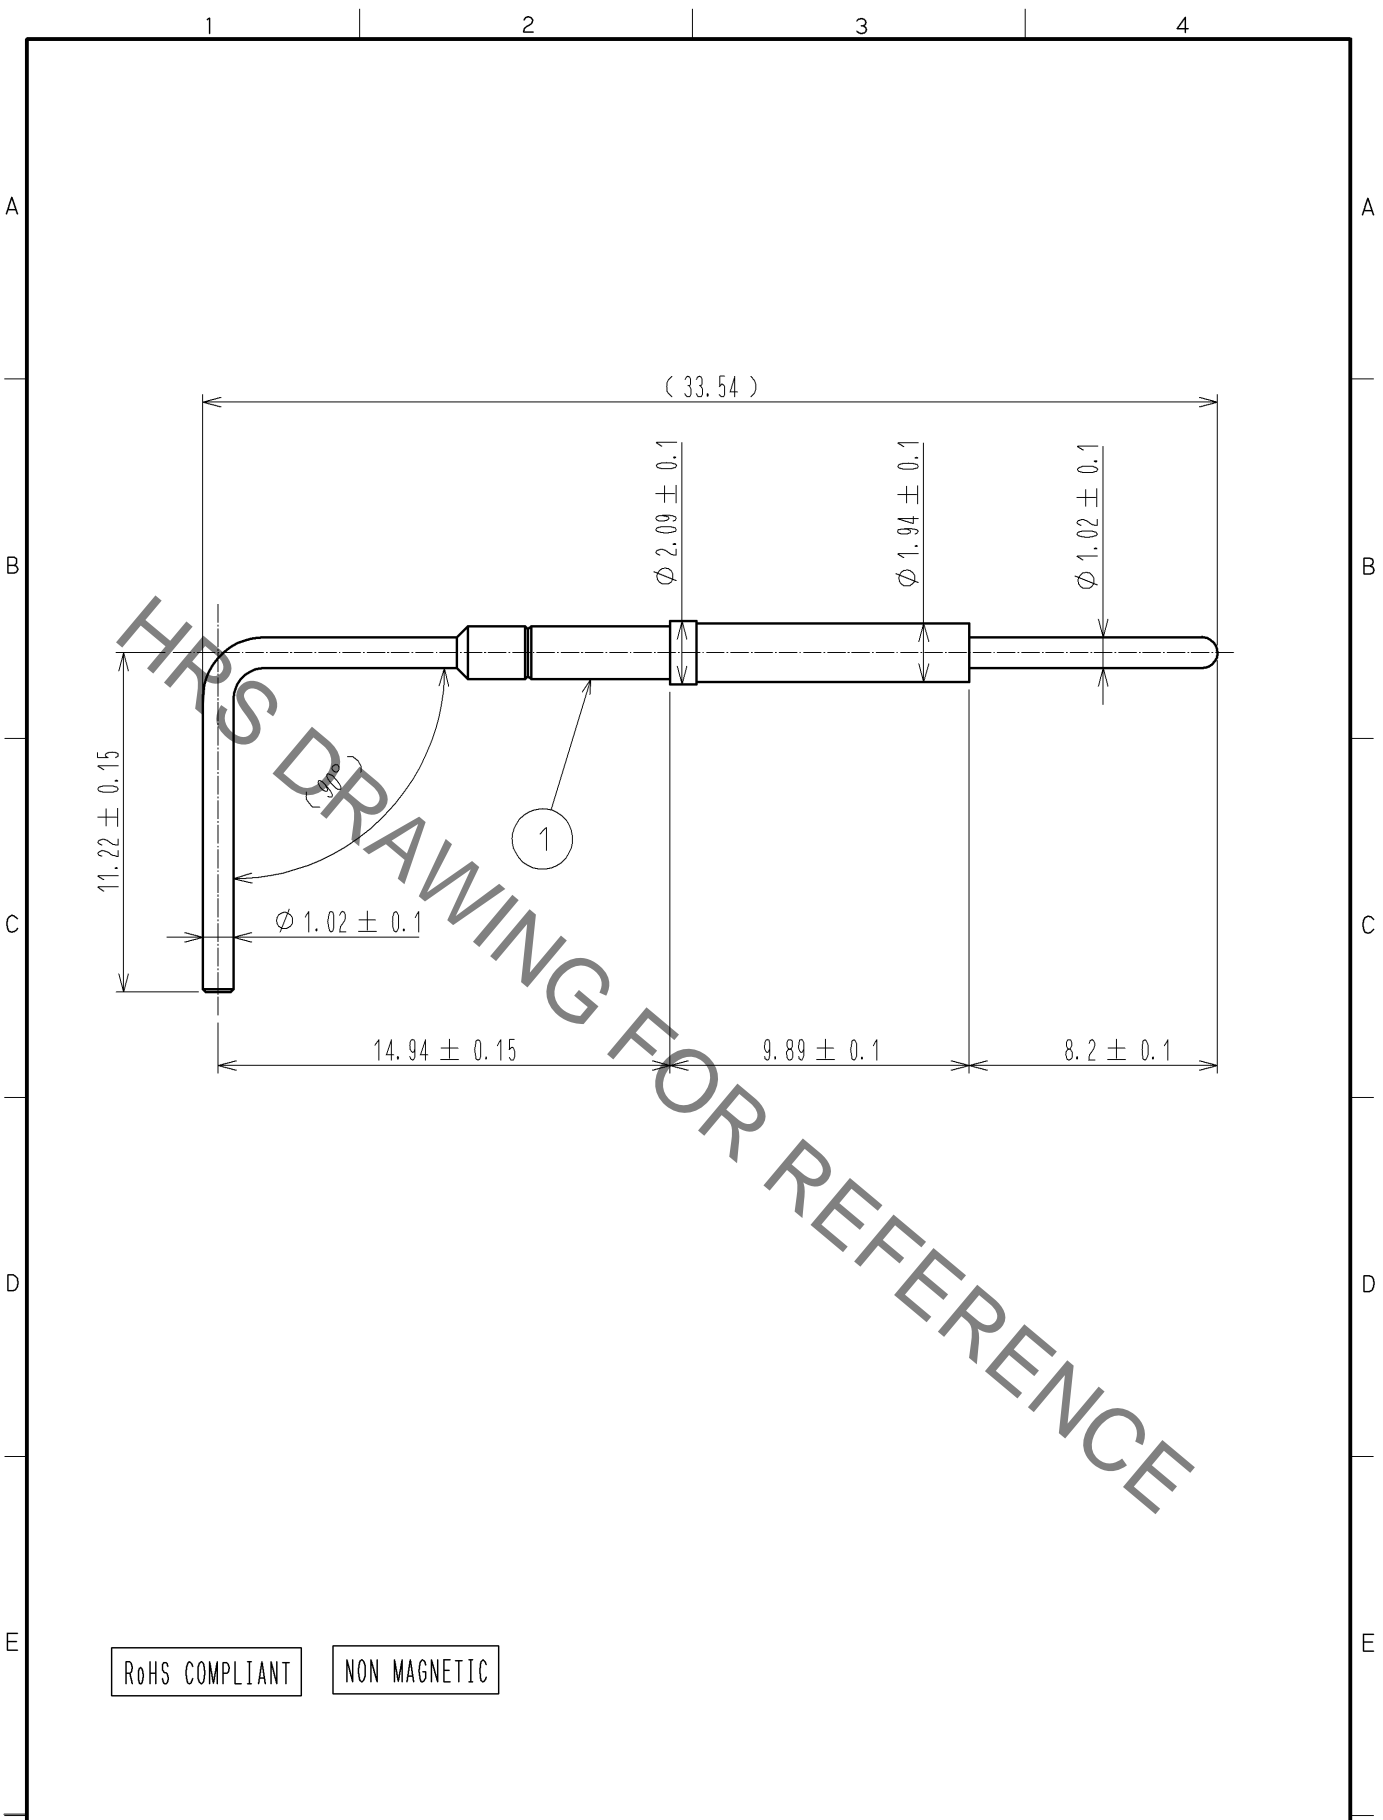

RoHS COMPLIANT NON MAGNETIC

1	PHOSPHOR BRONZE	GOLD PLATING						
NO.	MATERIAL	FINISH .	REMARKS	NO.	MATERIAL	FINISH .	REMARKS	
UNITS mm		SCALE 4 : 1	COUNT 	DESCRIPTION OF REVISIONS		DESIGNED	CHECKED	DATE
HRS HIROSE ELECTRIC CO., LTD.	APPROVED	: KH. IKEDA	14. 09. 30	DRAWING NO.		EDC4-336891-00		
	CHECKED	: MH. TSUCHIDA	14. 09. 30	PART NO.		MRF14-CON(M1)		
	DESIGNED	: HA. NISHIMURA	14. 09. 29	CODE NO.		CL313-0710-7-00		
	DRAWN	: HA. NISHIMURA	14. 09. 29			1/1		