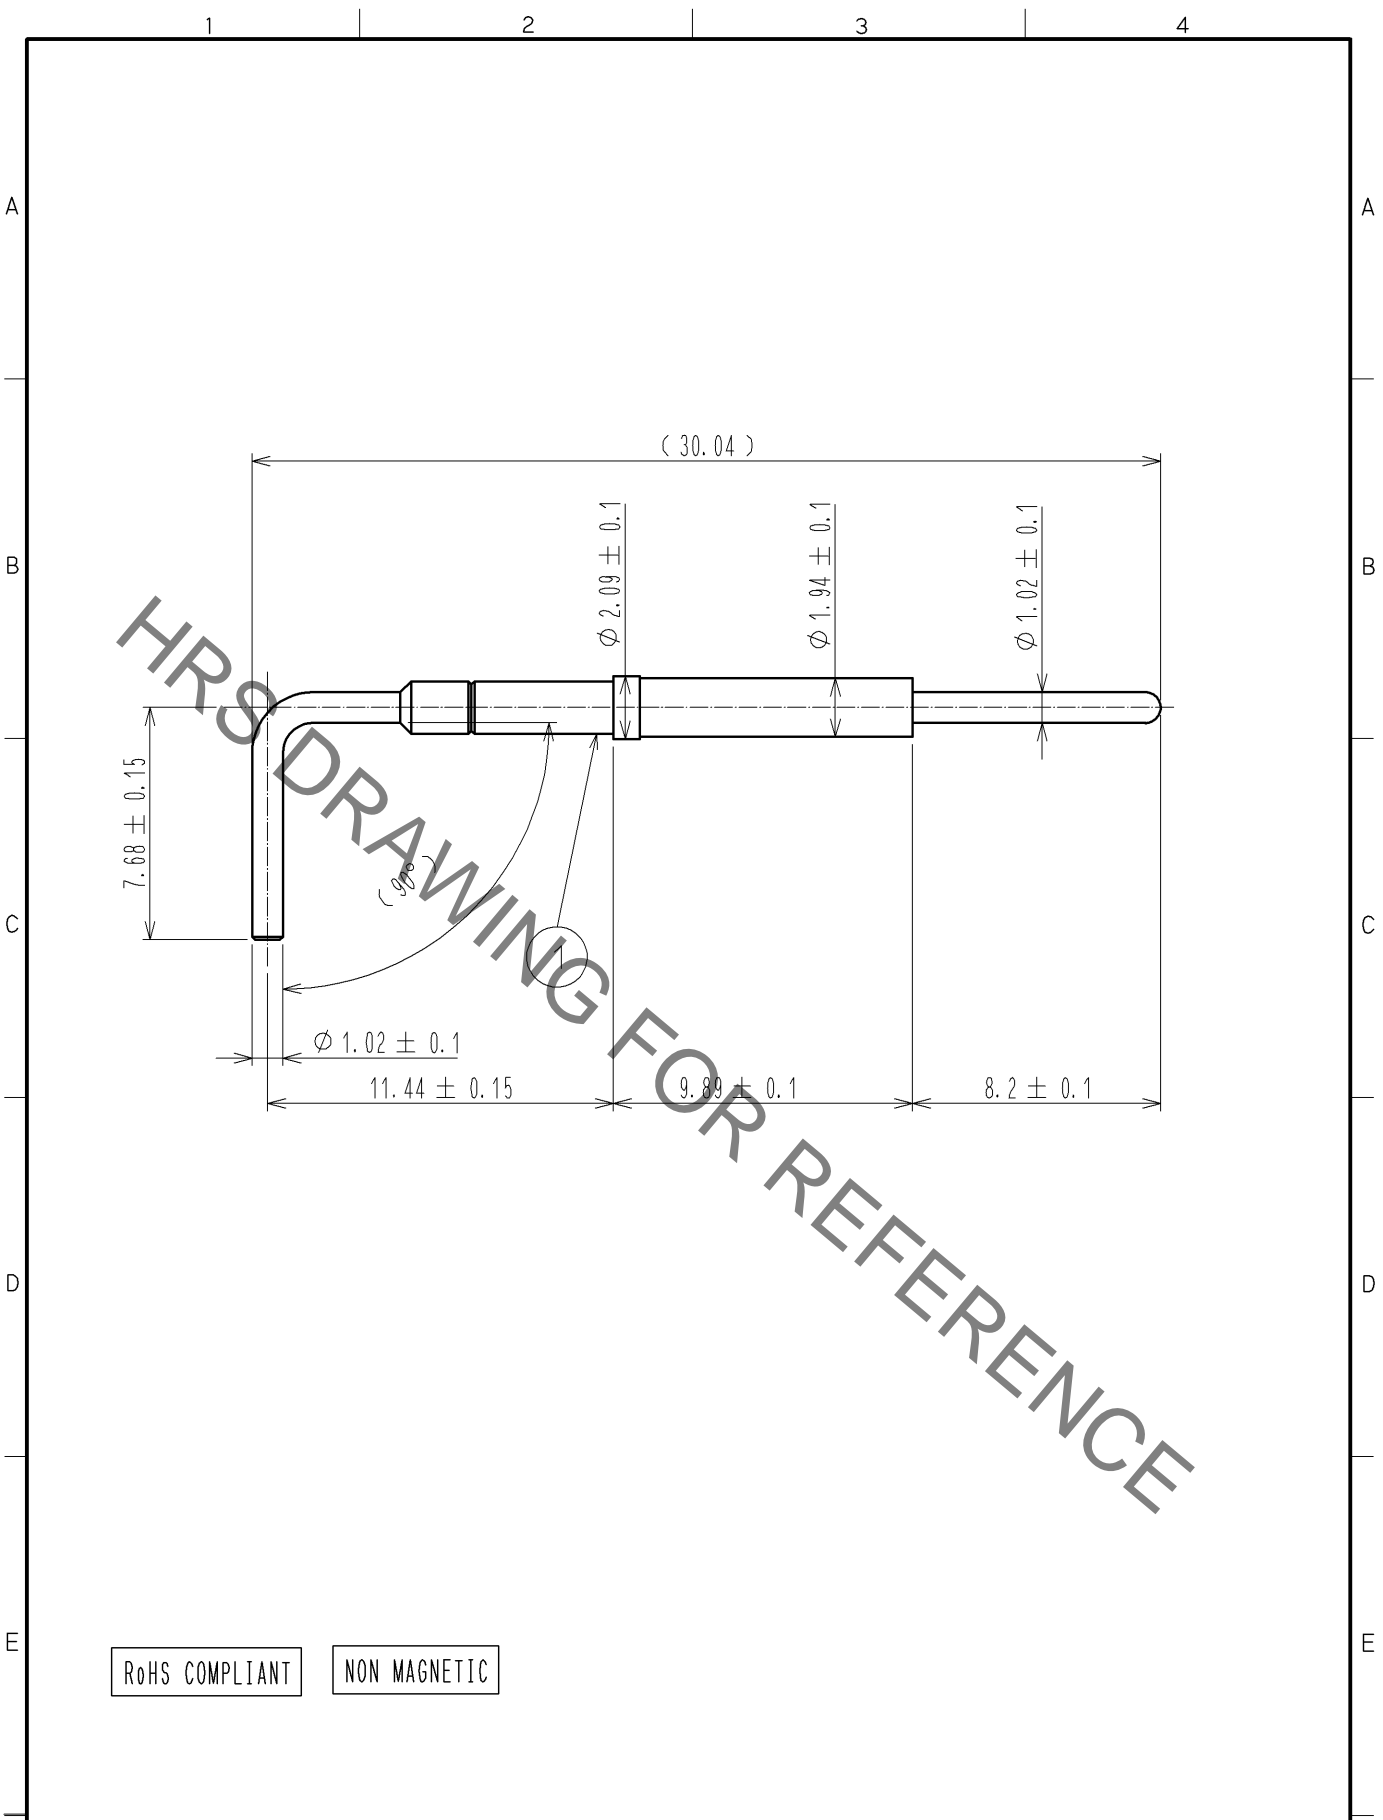

RoHS COMPLIANT      NON MAGNETIC

1	PHOSPHOR BRONZE	GOLD PLATING						
NO.	MATERIAL	FINISH .	REMARKS	NO.	MATERIAL	FINISH .	REMARKS	
UNITS mm		SCALE 4 : 1	COUNT 	DESCRIPTION OF REVISIONS		DESIGNED	CHECKED	DATE
<b>HRS</b> HIROSE ELECTRIC CO., LTD.	APPROVED	: KH. IKEDA	14. 09. 30	DRAWING NO.		EDC4-336892-00		
	CHECKED	: MH. TSUCHIDA	14. 09. 30	PART NO.		MRF14-CON(M2)		
	DESIGNED	: HA. NISHIMURA	14. 09. 29	CODE NO.		CL313-0711-0-00		
	DRAWN	: HA. NISHIMURA	14. 09. 29			1/1		