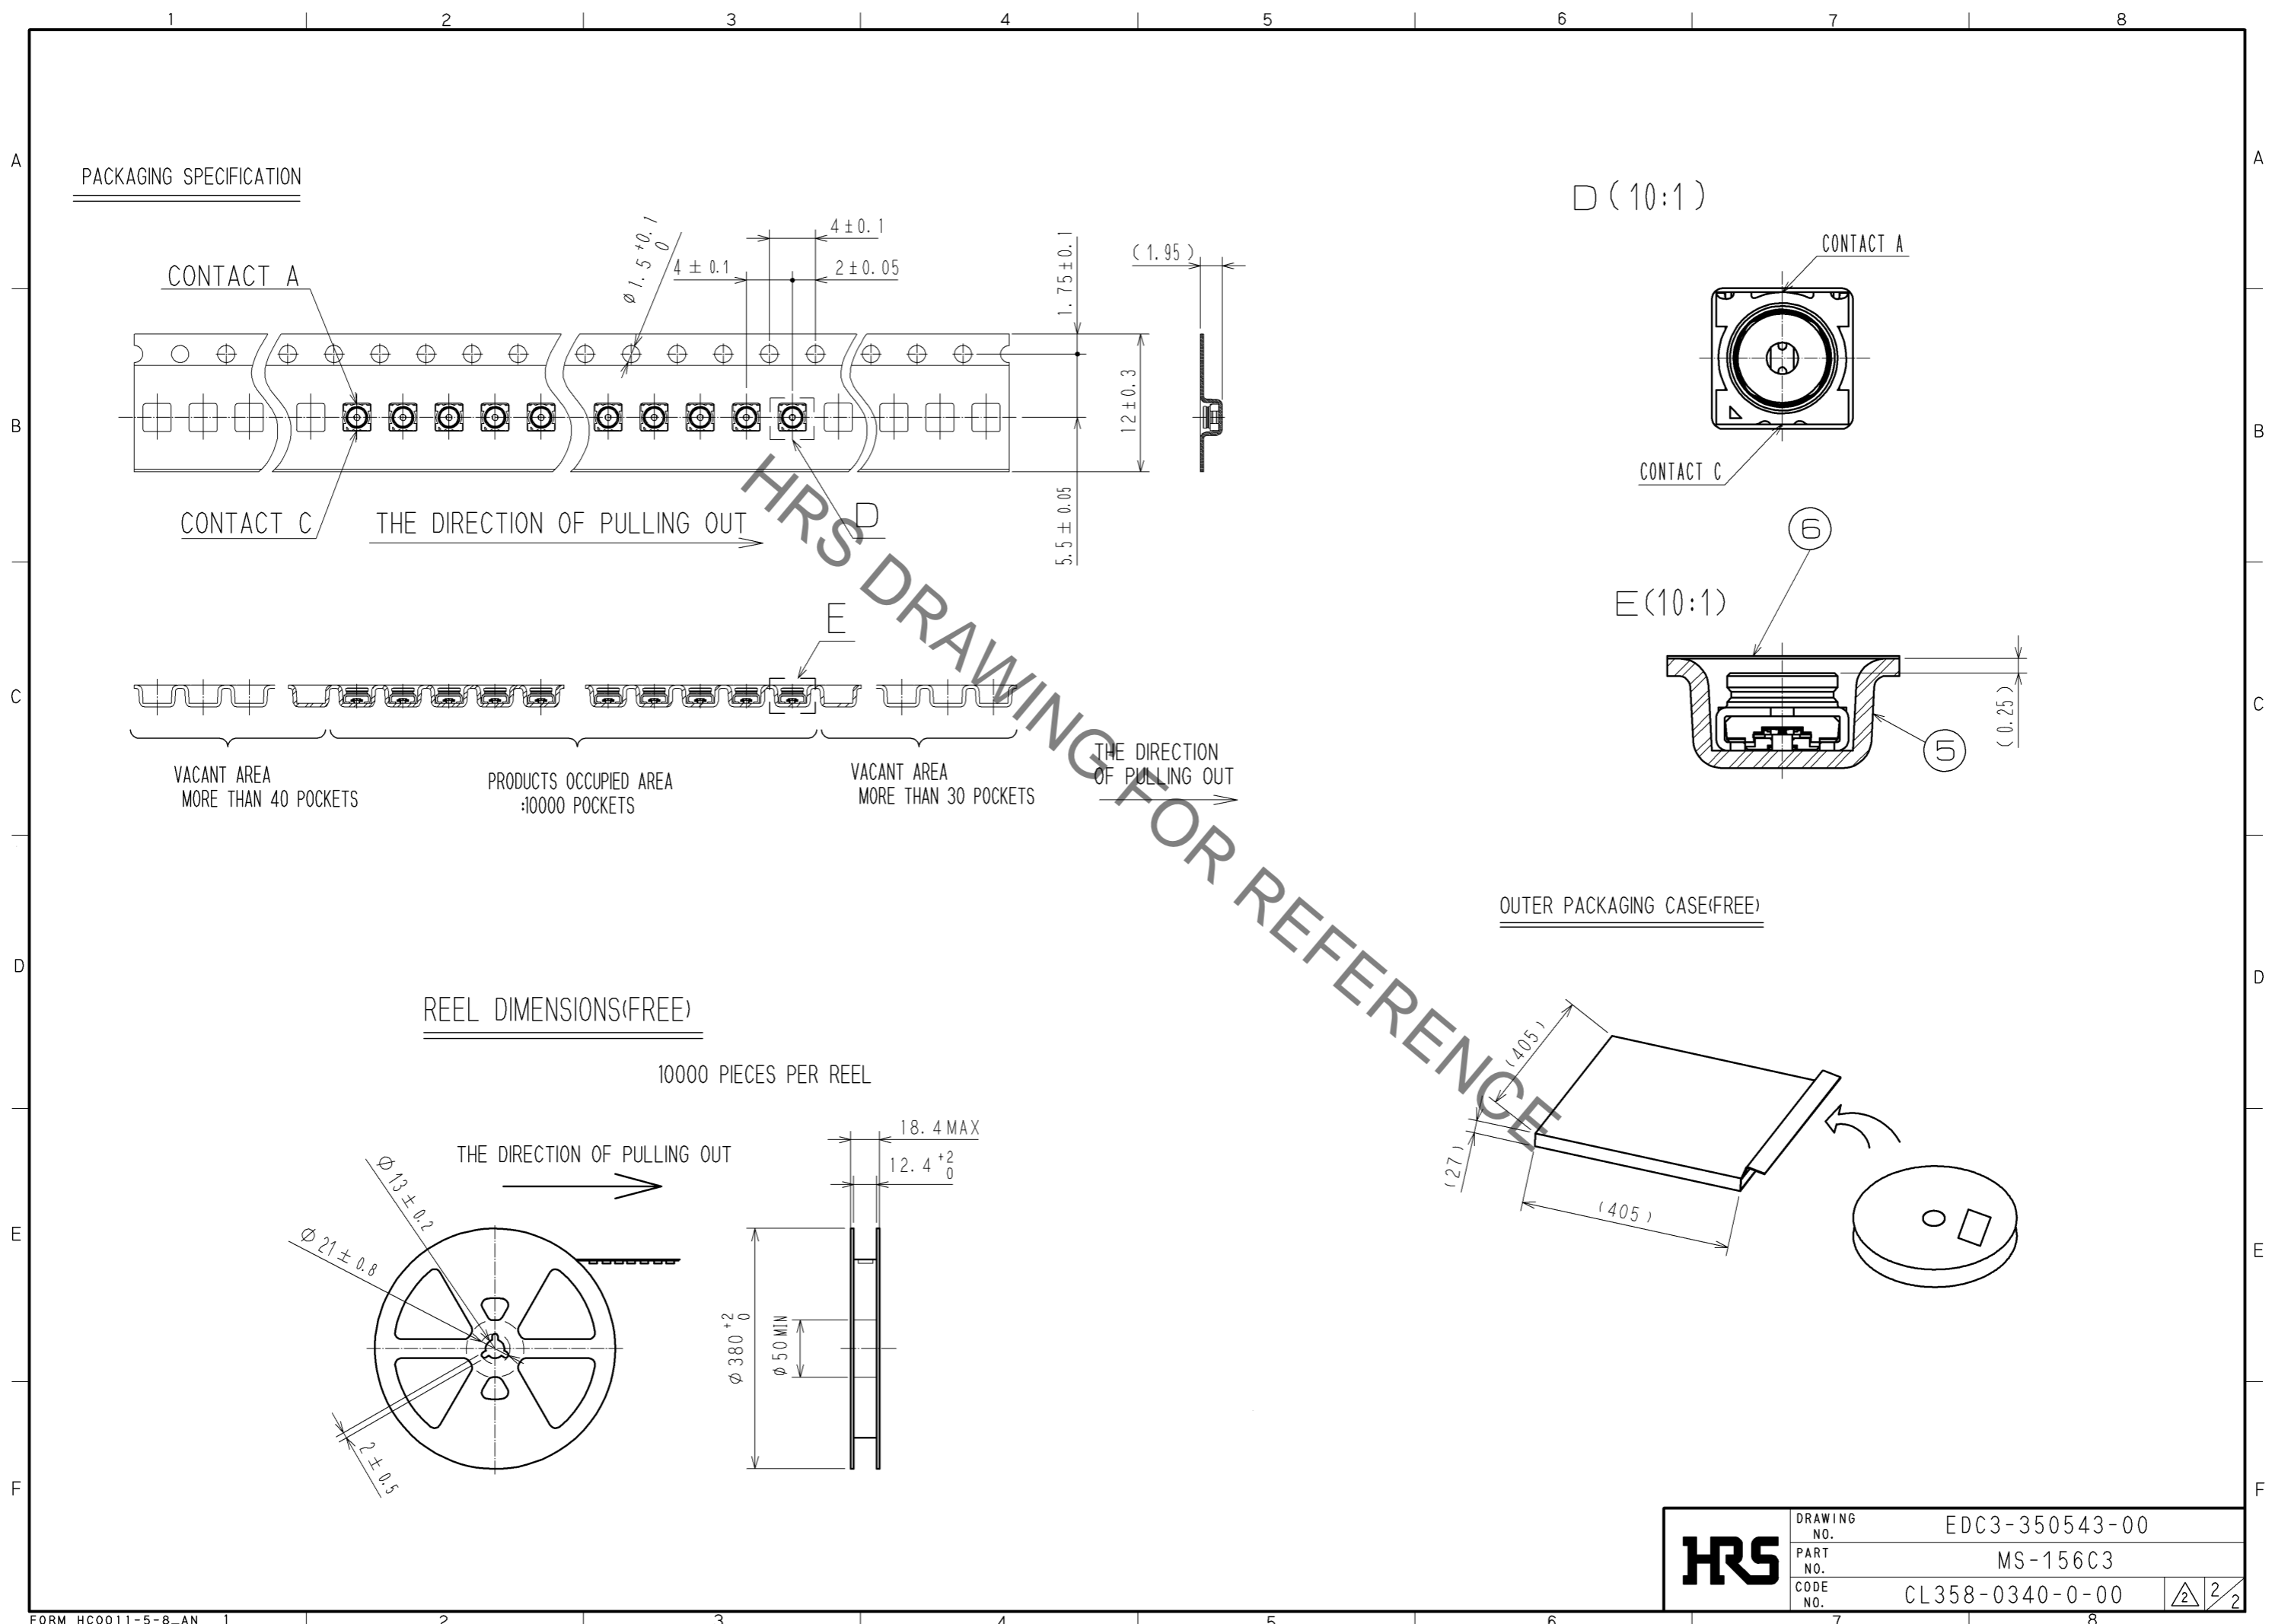

HRS DRAWING FOR REFERENCE

3	CU-NI-SI-ALLOY	SELECTIVE GOLD PLATING	6	PET	
2	PA-M		5	PS	
1	PHOSPHOR BRONZE	GOLD PLATING	4	PHOSPHOR BRONZE	SELECTIVE GOLD PLATING
NO.	MATERIAL	FINISH . REMARKS	NO.	MATERIAL	FINISH . REMARKS
UNITS mm		SCALE 10:1	COUNT 	DESCRIPTION OF REVISIONS	
			1	DS. YAMAKOSHI	14.09.02
				CHECKED NK. NINOMIYA	DATE
				DESIGNED DS. YAMAKOSHI	14.09.02
				APPROVED : MH. YAMANE	13.11.29
				CHECED : NK. NINOMIYA	13.11.28
				DESIGNED : TS. NAKAGAWA	13.11.27
				DRAWN : TS. NAKAGAWA	13.11.27
HRS HIROSE ELECTRIC CO., LTD.			DRAWING NO. EDC3-350543-00		
			PART NO. MS-156C3		
			CODE NO. CL358-0340-0-00		
					1/2

HRS DRAWING FOR REFERENCE

HRS	DRAWING NO.	EDC3-350543-00	2/2
	PART NO.	MS-156C3	
	CODE NO.	CL358-0340-0-00	

X-ON Electronics

Largest Supplier of Electrical and Electronic Components

Click to view similar products for [RF Connectors / Coaxial Connectors](#) category: