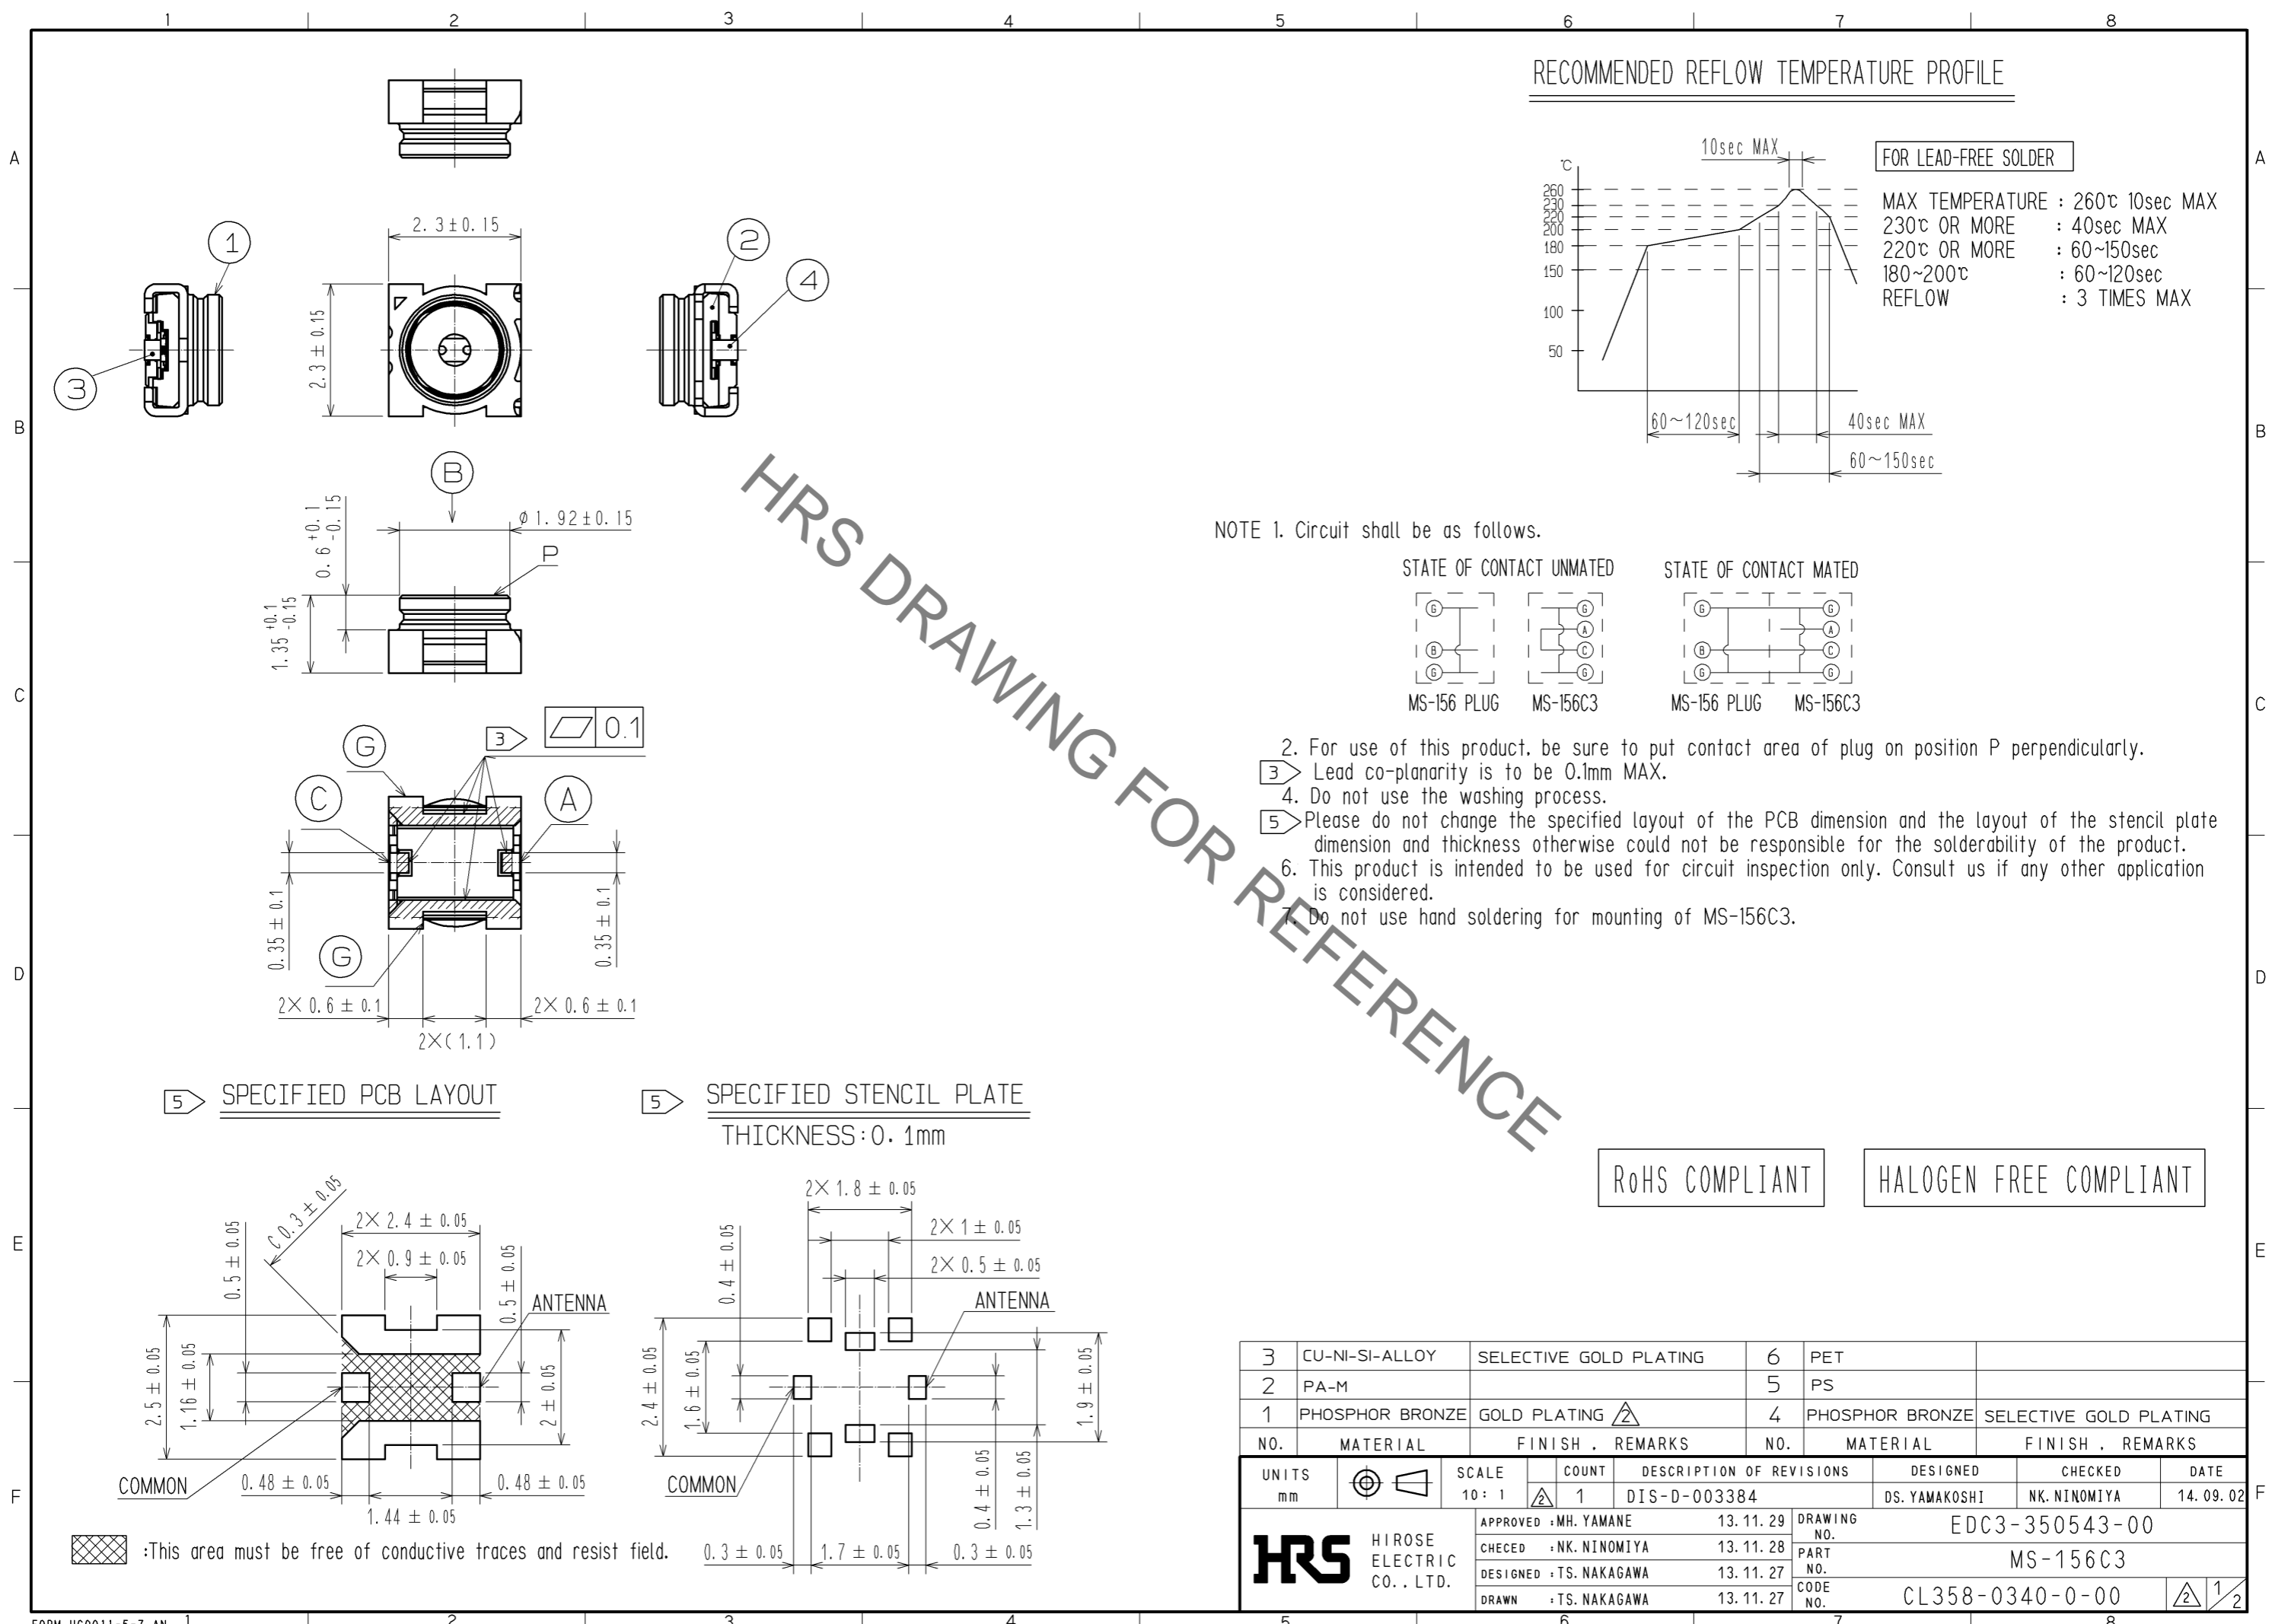

HRS DRAWING FOR REFERENCE

3	CU-NI-SI-ALLOY	SELECTIVE GOLD PLATING	6	PET	
2	PA-M		5	PS	
1	PHOSPHOR BRONZE	GOLD PLATING	4	PHOSPHOR BRONZE	SELECTIVE GOLD PLATING
NO.	MATERIAL	FINISH . REMARKS	NO.	MATERIAL	FINISH . REMARKS
UNITS mm		SCALE 10:1	COUNT 	DESCRIPTION OF REVISIONS	
			1	DS. YAMAKOSHI	14.09.02
				CHECKED NK. NINOMIYA	DATE
				DESIGNED DS. YAMAKOSHI	14.09.02
				APPROVED : MH. YAMANE	13.11.29
				CHECED : NK. NINOMIYA	13.11.28
				DESIGNED : TS. NAKAGAWA	13.11.27
				DRAWN : TS. NAKAGAWA	13.11.27
HRS HIROSE ELECTRIC CO., LTD.			DRAWING NO. EDC3-350543-00		
			PART NO. MS-156C3		
			CODE NO. CL358-0340-0-00		
					1/2