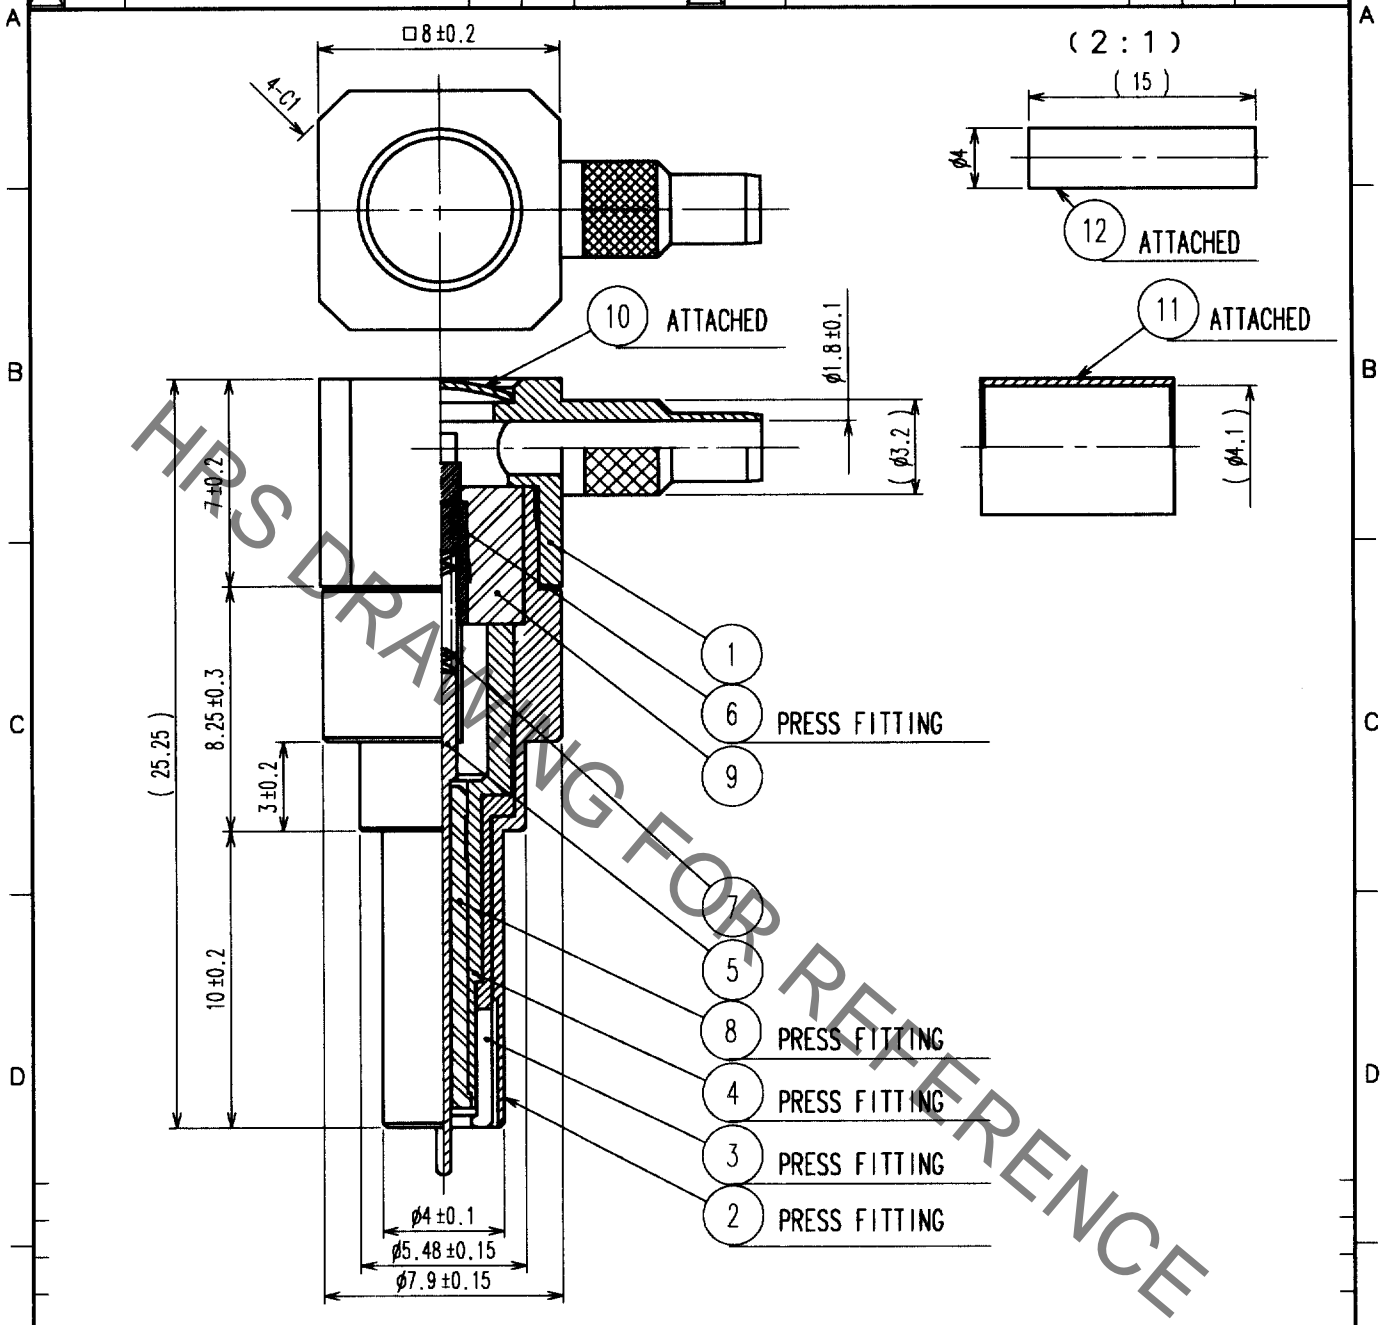

1					2					3					4				
COUNT	DESCRIPTION OF REVISIONS				BY	CHKD	DATE	COUNT	DESCRIPTION OF REVISIONS				BY	CHKD	DATE				
△								△											
△								△											
△								△											

6	BERYLLIUM COPPER	GOLD	12	POLYOLEFIN	HEAT SHRINK TUBING
5	PHOSPHOR BRONZE	GOLD	11	COPPER	NICKEL
4	PHOSPHOR BRONZE	NICKEL	10	BRONZE	NICKEL
3	BERYLLIUM COPPER	GOLD	9	PTFE	
2	PHOSPHOR BRONZE	NICKEL	8	PTFE	
1	PHOSPHOR BRONZE	NICKEL	7	STAINLESS	GOLD
NO.	MATERIAL	FINISH, REMARKS	NO.	MATERIAL	FINISH, REMARKS

CODE NO. (OLD)	DRAWN	DESIGNED	CHECKED	APPROVED	RELEASED
	<i>K. Hada</i>	<i>K. Hada</i>	<i>T. Hada</i>	<i>Y. Miyake</i>	
	02.8.2	02.8.2	02.8.2	02.8.4	

 SCALE 4 : 1 UNITS mm	DRAWING NO.	PART NO.
	EDC4-180289	MS-156-C(LP)-2
 HRS HIROSE ELECTRIC CO., LTD.	CODE NO.	1/1
	CL358-0174-3	