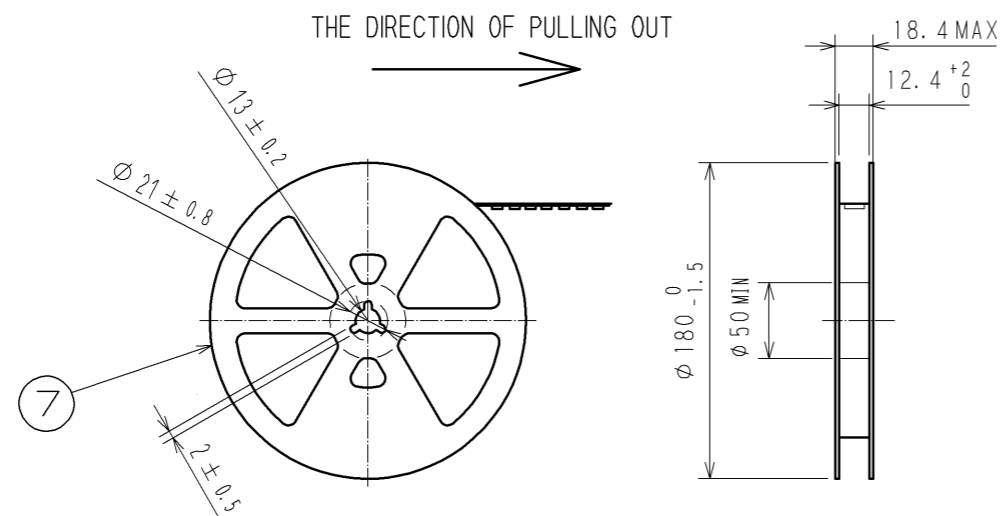

DRAWING FOR REFERENCE: This is subject to change without notice
08/11/2012

3	CU-NI-SI-ALLOY	SELECTIVE GOLD PLATING	7	PS	
2	LCP-M		6	PS	
1	BRASS	SELECTIVE GOLD PLATING	5	PS	
			4	CU-NI-SI-ALLOY	SELECTIVE GOLD PLATING
NO.	MATERIAL	FINISH . REMARKS	NO.	MATERIAL	FINISH . REMARKS
UNITS	mm	SCALE	15 : 1	COUNT	2
DESCRIPTION OF REVISIONS			DESIGNED	CHECKED	DATE
DIS-J-001356			TS. NAKAGAWA	NK. NINOMIYA	11.09.13
APPROVED : KJ. KAWAMURA 08.11.08			DRAWING NO. EDC3-180771-01		
CHECKED : TY. OZAKI 08.11.07			PART NO. MS-180(20)		
DESIGNED : TS. NAKAGAWA 08.11.07			CODE NO. CL358-0265-7-20		
DRAWN : TS. NAKAGAWA 08.11.07			1/2		

PACKAGING SPECIFICATION (2:1)

REEL DIMENSIONS(FREE)

3000 PIECES PER REEL

OUTER PACKAGING CASE(FREE)

HRS	DRAWING NO.	EDC3-180771-01
	PART NO.	MS-180(20)
	CODE NO.	CL358-0265-7-20
		\triangle 2/2

DRAWING FOR REFERENCE: This is subject to change without notice
08/11/2012