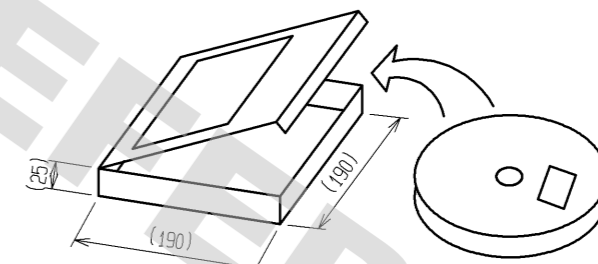

PACKAGING SPECIFICATION (2:1)

REEL DIMENSIONS(FREE)

3000 PIECES PER REEL

OUTER PACKAGING CASE(FREE)

HRS	DRAWING NO.	EDC3-180771-01
	PART NO.	MS-180(20)
	CODE NO.	CL358-0265-7-20
		\triangle 2/2

DRAWING FOR REFERENCE: This is subject to change without notice
08/11/2012