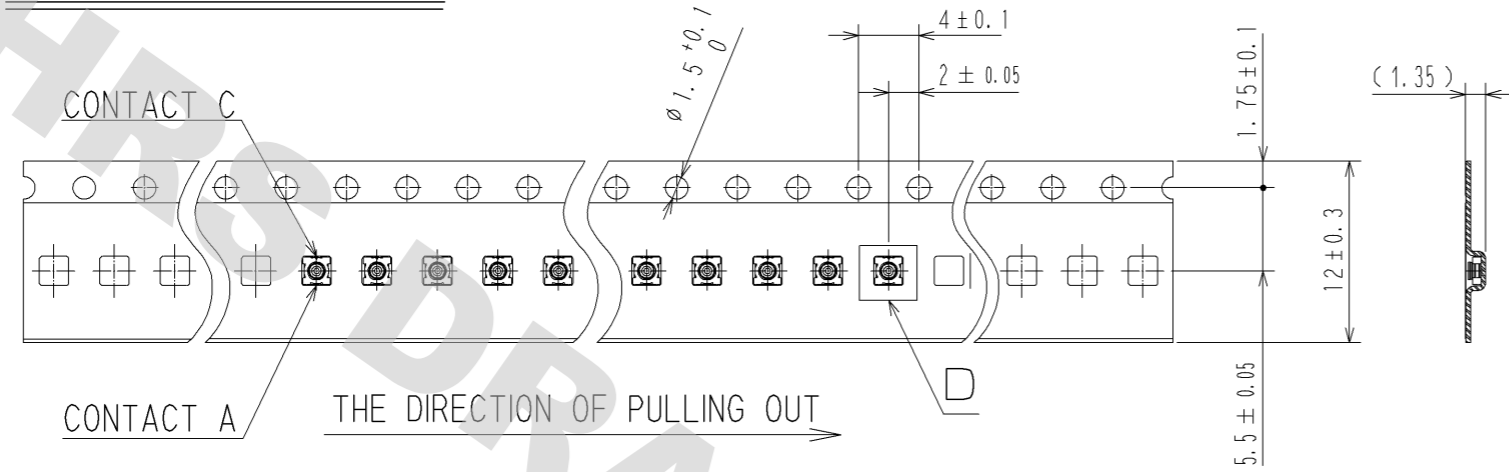

DRAWING FOR REFERENCE: This is subject to change without notice
08/11/2012

3	CU-NI-SI-ALLOY	SELECTIVE GOLD PLATING	7	PS	
2	LCP-M		6	PS	
1	BRASS	SELECTIVE GOLD PLATING	5	PS	
			4	CU-NI-SI-ALLOY	SELECTIVE GOLD PLATING
NO.	MATERIAL	FINISH . REMARKS	NO.	MATERIAL	FINISH . REMARKS
UNITS	mm	SCALE	15 : 1	COUNT	2
DESCRIPTION OF REVISIONS			DESIGNED	CHECKED	DATE
DIS-J-001356			TS. NAKAGAWA	NK. NINOMIYA	11.09.13
APPROVED : KJ. KAWAMURA 08.11.08			DRAWING NO. EDC3-180771-01		
CHECKED : TY. OZAKI 08.11.07			PART NO. MS-180(20)		
DESIGNED : TS. NAKAGAWA 08.11.07			CODE NO. CL358-0265-7-20		
DRAWN : TS. NAKAGAWA 08.11.07			1/2		

PACKAGING SPECIFICATION (2:1)

REEL DIMENSIONS(FREE)

3000 PIECES PER REEL

OUTER PACKAGING CASE(FREE)

HRS	DRAWING NO.	EDC3-180771-01
	PART NO.	MS-180(20)
	CODE NO.	CL358-0265-7-20
		\triangle 2/2

DRAWING FOR REFERENCE: This is subject to change without notice
08/11/2012