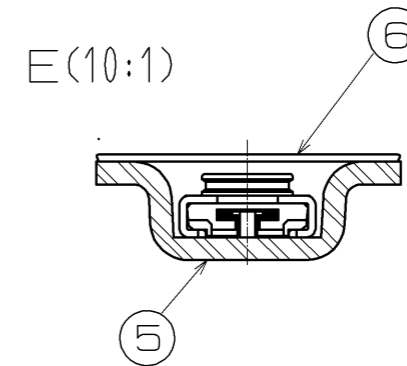

DRAWING FOR REFERENCE: This is subject to change without notice
08/11/2012

3	CU-NI-SI-ALLOY	SELECTIVE GOLD PLATING	7	PS	
2	LCP-M		6	PS	
1	BRASS	SELECTIVE GOLD PLATING	5	PS	
			4	CU-NI-SI-ALLOY	SELECTIVE GOLD PLATING
NO.	MATERIAL	FINISH . REMARKS	NO.	MATERIAL	FINISH . REMARKS
UNITS	mm	SCALE	15 : 1	COUNT	2
DESCRIPTION OF REVISIONS			DESIGNED	CHECKED	DATE
DIS-J-001356			TS. NAKAGAWA	NK. NINOMIYA	11.09.13
APPROVED : KJ. KAWAMURA 08.11.08			DRAWING NO. EDC3-180771-01		
CHECKED : TY. OZAKI 08.11.07			PART NO. MS-180(20)		
DESIGNED : TS. NAKAGAWA 08.11.07			CODE NO. CL358-0265-7-20		
DRAWN : TS. NAKAGAWA 08.11.07			1/2		

PACKAGING SPECIFICATION (2:1)

REEL DIMENSIONS(FREE)

3000 PIECES PER REEL

OUTER PACKAGING CASE(FREE)

HRS	DRAWING NO.	EDC3-180771-01
	PART NO.	MS-180(20)
	CODE NO.	CL358-0265-7-20
		\triangle 2/2

DRAWING FOR REFERENCE: This is subject to change without notice
08/11/2012