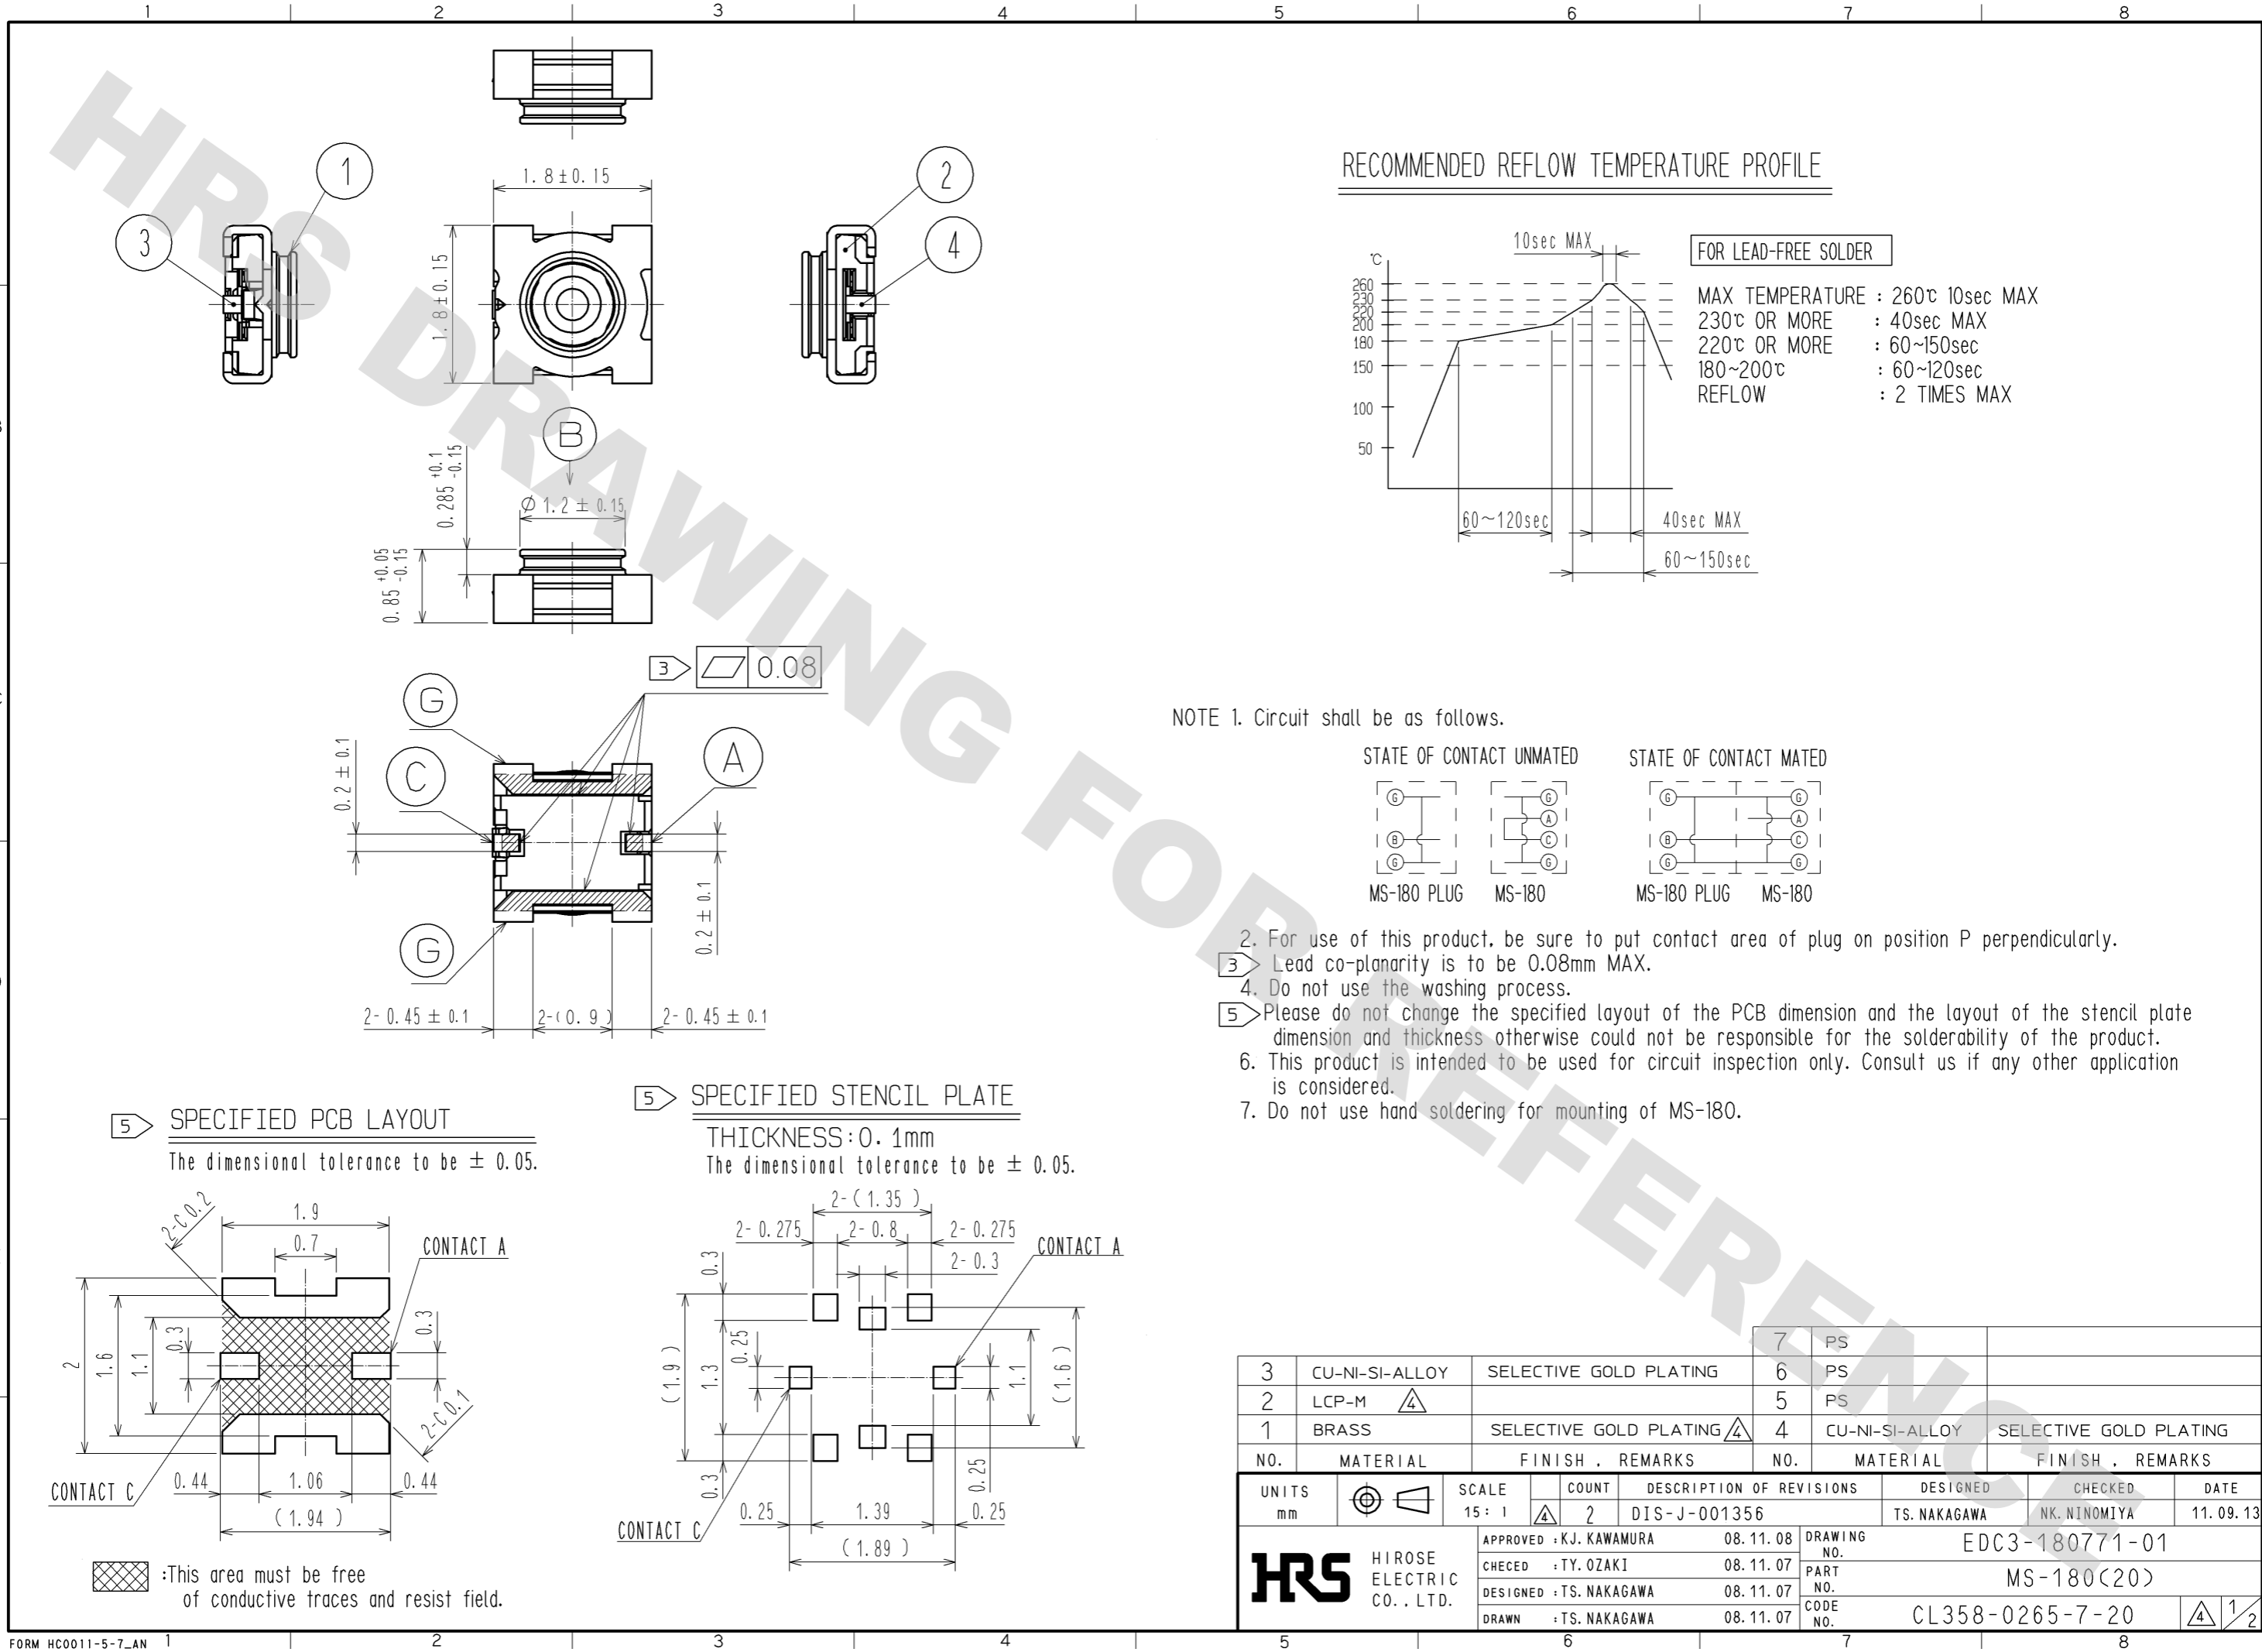

DRAWING FOR REFERENCE: This is subject to change without notice
08/11/2012

3	CU-NI-SI-ALLOY	SELECTIVE GOLD PLATING	7	PS	
2	LCP-M		6	PS	
1	BRASS	SELECTIVE GOLD PLATING	5	PS	
			4	CU-NI-SI-ALLOY	SELECTIVE GOLD PLATING
NO.	MATERIAL	FINISH . REMARKS	NO.	MATERIAL	FINISH . REMARKS
UNITS	mm	SCALE	15 : 1	COUNT	2
DESCRIPTION OF REVISIONS			DESIGNED	CHECKED	DATE
DIS-J-001356			TS. NAKAGAWA	NK. NINOMIYA	11.09.13
APPROVED : KJ. KAWAMURA 08.11.08			DRAWING NO. EDC3-180771-01		
CHECKED : TY. OZAKI 08.11.07			PART NO. MS-180(20)		
DESIGNED : TS. NAKAGAWA 08.11.07			CODE NO. CL358-0265-7-20		
DRAWN : TS. NAKAGAWA 08.11.07			1/2		

PACKAGING SPECIFICATION (2:1)

REEL DIMENSIONS(FREE)

3000 PIECES PER REEL

OUTER PACKAGING CASE(FREE)

HRS	DRAWING NO.	EDC3-180771-01
	PART NO.	MS-180(20)
	CODE NO.	CL358-0265-7-20
		\triangle 2/2

DRAWING FOR REFERENCE: This is subject to change without notice
08/11/2012