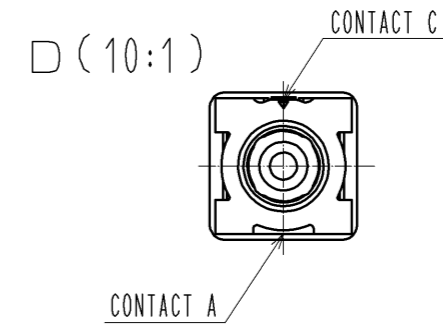

DRAWING FOR REFERENCE: This is subject to change without notice
08/11/2012

3	CU-NI-SI-ALLOY	SELECTIVE GOLD PLATING	7	PS	
2	LCP-M		6	PS	
1	BRASS	SELECTIVE GOLD PLATING	5	PS	
			4	CU-NI-SI-ALLOY	SELECTIVE GOLD PLATING
NO.	MATERIAL	FINISH . REMARKS	NO.	MATERIAL	FINISH . REMARKS
UNITS	mm	SCALE	15 : 1	COUNT	2
DESCRIPTION OF REVISIONS			DESIGNED	CHECKED	DATE
DIS-J-001356			TS. NAKAGAWA	NK. NINOMIYA	11.09.13
APPROVED : KJ. KAWAMURA 08.11.08			DRAWING NO. EDC3-180771-01		
CHECKED : TY. OZAKI 08.11.07			PART NO. MS-180(20)		
DESIGNED : TS. NAKAGAWA 08.11.07			CODE NO. CL358-0265-7-20		
DRAWN : TS. NAKAGAWA 08.11.07			1/2		

PACKAGING SPECIFICATION (2:1)

REEL DIMENSIONS(FREE)

3000 PIECES PER REEL

OUTER PACKAGING CASE(FREE)

HRS	DRAWING NO.	EDC3-180771-01
	PART NO.	MS-180(20)
	CODE NO.	CL358-0265-7-20
		\triangle 2/2

DRAWING FOR REFERENCE: This is subject to change without notice
08/11/2012