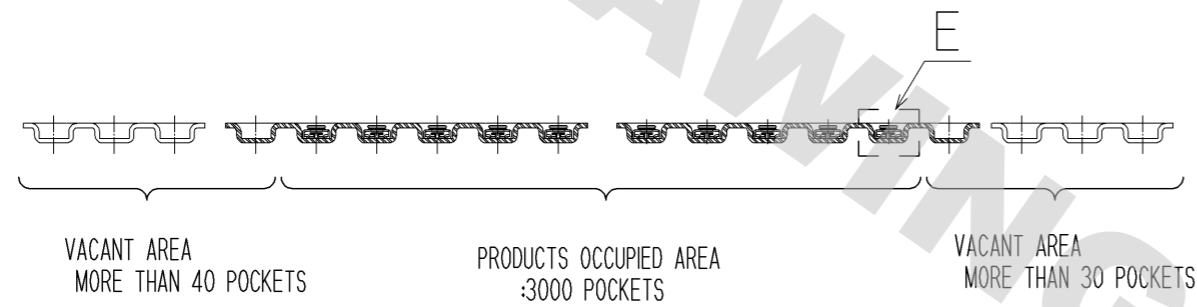

PACKAGING SPECIFICATION (2:1)

REEL DIMENSIONS(FREE)

3000 PIECES PER REEL

OUTER PACKAGING CASE(FREE)

HRS	DRAWING NO.	EDC3-180771-01
	PART NO.	MS-180(20)
	CODE NO.	CL358-0265-7-20
		\triangle 2/2

DRAWING FOR REFERENCE: This is subject to change without notice
08/11/2012