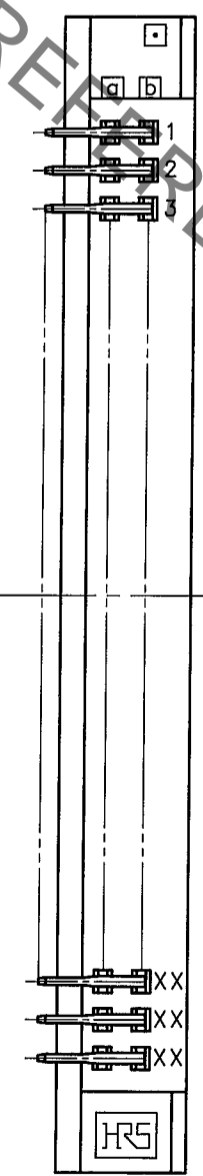

2 In case of consideration for using Automotive equipment / device which demand high reliability, kindly contact our sales window correspondents.

7

8

COUNT	DESCRIPTION OF REVISIONS	BY	CHKD	DATE	COUNT	DESCRIPTION OF REVISIONS	BY	CHKD	DATE
△					△				
△					△				

RECOMMENDED P.C.B HOLE PATTERN(t=1.6±0.1)

HRS No.	PART NO.	NUMBER OF CONTACT	A	B	C	D	E
583-0230-9-72	PCN10-16P-2.54DS(72)	16	33.04	27.04	24.39	17.78	27.94
583-0077-3-72	PCN10-20P-2.54DS(72)	20	38.12	32.12	29.47	22.86	33.02
583-0015-6-72	PCN10-32P-2.54DS(72)	32	53.36	47.36	44.71	38.10	48.26
583-0038-1-72	PCN10-44P-2.54DS(72)	44	68.60	62.60	59.95	53.34	63.50
583-0016-9-72	PCN10-50P-2.54DS(72)	50	76.22	70.22	67.57	60.96	71.12
583-0017-1-72	PCN10-64P-2.54DS(72)	64	94.00	88.00	85.35	78.74	88.90
583-0018-4-72	PCN10-90P-2.54DS(72)	90	127.02	121.02	118.37	111.76	121.92
583-0113-5-72	PCN10-100P-2.54DS(72)	100	139.72	133.72	131.07	124.46	134.62

NOTE 1. AS FOR AUG,2005.
2. THE DIMENSION IN PARENTHESIS IS FOR REFERENCE.

TO	
----	--

CODE NO. (OLD)	CL	DRAWN	M. OGAWA	DESIGNED	H. SAITOU	CHECKED	A. Yamamoto	APPROVED	K. Hayama	REMARKS	FINISH, REMARKS
			05.08.29		05.08.29		05.08.30		05.08.30		

DRAWING NO.	EDC3-154140-01	PART NO.	PCN10- * P-2.54DS(72)
SCALE	2 : 1	CODE NO.	CL583
UNITS	mm		

X-ON Electronics

Largest Supplier of Electrical and Electronic Components

Click to view similar products for [DIN 41612 Connectors](#) category: