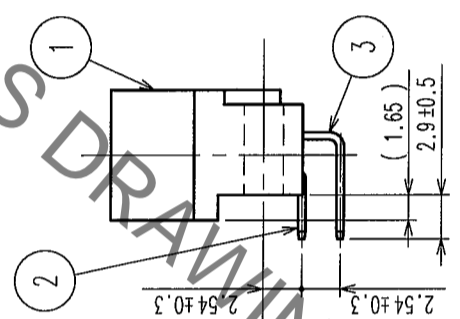

RECOMMENDED P.C.B HOLE PATTERN(t=1.6±0.1)

HRS No.	PART NO.	NUMBER OF CONTACT	A	B	C	D	E
583-0230-9-72	PCN10-16P-2.54DS(72)	16	33.04	27.04	24.39	17.78	27.94
583-0077-3-72	PCN10-20P-2.54DS(72)	20	38.12	32.12	29.47	22.86	33.02
583-0015-6-72	PCN10-32P-2.54DS(72)	32	53.36	47.36	44.71	38.10	48.26
583-0038-1-72	PCN10-44P-2.54DS(72)	44	68.60	62.60	59.95	53.34	63.50
583-0016-9-72	PCN10-50P-2.54DS(72)	50	76.22	70.22	67.57	60.96	71.12
583-0017-1-72	PCN10-64P-2.54DS(72)	64	94.00	88.00	85.35	78.74	88.90
583-0018-4-72	PCN10-90P-2.54DS(72)	90	127.02	121.02	118.37	111.76	121.92
583-0113-5-72	PCN10-100P-2.54DS(72)	100	139.72	133.72	131.07	124.46	134.62

NOTE 1. AS FOR AUG,2005.
2. THE DIMENSION IN PARENTHESIS IS FOR REFERENCE.

TO	
----	--

CODE NO. (OLD)	CL	DRAWN	M. OGAWA	DESIGNED	H. SAITOU	CHECKED	A. Yamamoto	APPROVED	K. Hayama	REMARKS	FINISH, REMARKS
			05.08.29		05.08.29		05.08.30		05.08.30		

DRAWING NO.	EDC3-154140-01	PART NO.	PCN10- * P-2.54DS(72)
SCALE	2 : 1	CODE NO.	CL583
UNITS	mm		

X-ON Electronics

Largest Supplier of Electrical and Electronic Components

Click to view similar products for [DIN 41612 Connectors](#) category: