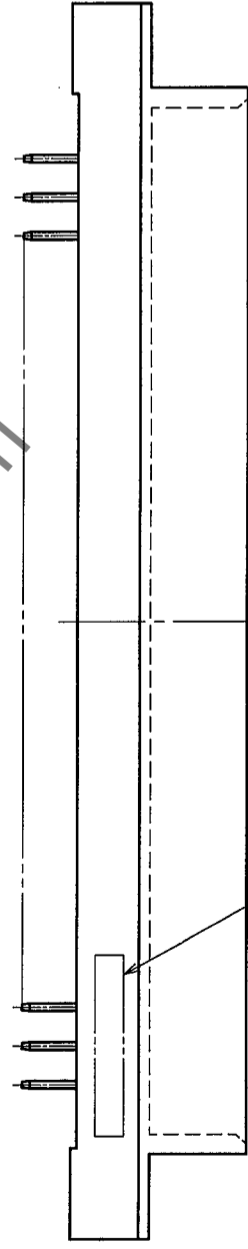

2 In case of consideration for using Automotive equipment / device which demand high reliability, kindly contact our sales window correspondents.

COUNT	DESCRIPTION OF REVISIONS	BY	CHKD	DATE	COUNT	DESCRIPTION OF REVISIONS	BY	CHKD	DATE
△					△				
△					△				
△					△				

RECOMMENDED P.C.B. HOLE PATTERN(t=1.6±0.1)

LOT NO. MARKING

HRS No.	PART NO.	NUMBER OF CONTACT	A	B	C	D	E
583-0139-9-72	PCN10-20P-2.54DSA(72)	20	43.30	38.10	32.10	29.47	22.86
583-0007-8-72	PCN10-32P-2.54DSA(72)	32	58.54	53.34	47.34	44.71	38.10
583-0488-8-72	PCN10-44P-2.54DSA(72)	44	73.78	68.58	62.58	59.95	53.34
583-0008-0-72	PCN10-50P-2.54DSA(72)	50	81.40	76.20	70.20	67.57	60.96
583-0009-3-72	PCN10-64P-2.54DSA(72)	64	99.18	93.98	87.98	85.35	78.74
583-0010-2-72	PCN10-90P-2.54DSA(72)	90	132.20	127.00	121.00	118.37	111.76
583-0251-9-72	PCN10-100P-2.54DSA(72)	100	144.90	139.70	133.70	131.07	124.46

NOTE 1. AS FOR AUG, 2005.
2. THE DIMENSION IN PARENTHESIS IS FOR REFERENCE.

CODE NO. (OLD)
CL

NO.	MATERIAL	FINISH, REMARKS
2,3	BRASS	CONTACT AREA: Ni2.5μm + Au0.2μm MOUNTING AREA: Ni2.5μm + Sn2μm
1	PBT	GRAY, UL94V-0

CODE NO. (OLD)	CODE NO.	CL
CL	CL583	1

DRAWING NO.	PART NO.
EDC3-154145-01	PCN10- * P-2.54DSA(72)

HRS HIROSE ELECTRIC CO., LTD.

X-ON Electronics

Largest Supplier of Electrical and Electronic Components

Click to view similar products for [DIN 41612 Connectors](#) category: