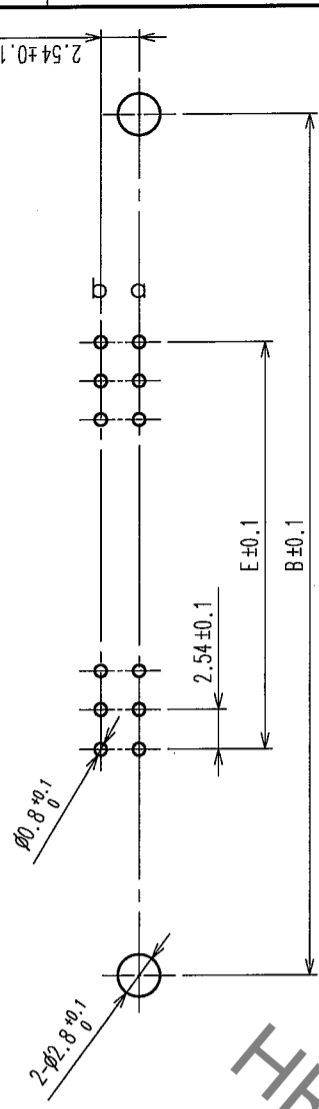

RECOMMENDED P.C.B. HOLE PATTERN(t=1.6±0.1)

LOT NO. MARKING

HRS No.	PART NO.	NUMBER OF CONTACT	A	B	C	D	E
583-0139-9-72	PCN10-20P-2.54DSA(72)	20	43.30	38.10	32.10	29.47	22.86
583-0007-8-72	PCN10-32P-2.54DSA(72)	32	58.54	53.34	47.34	44.71	38.10
583-0488-8-72	PCN10-44P-2.54DSA(72)	44	73.78	68.58	62.58	59.95	53.34
583-0008-0-72	PCN10-50P-2.54DSA(72)	50	81.40	76.20	70.20	67.57	60.96
583-0009-3-72	PCN10-64P-2.54DSA(72)	64	99.18	93.98	87.98	85.35	78.74
583-0010-2-72	PCN10-90P-2.54DSA(72)	90	132.20	127.00	121.00	118.37	111.76
583-0251-9-72	PCN10-100P-2.54DSA(72)	100	144.90	139.70	133.70	131.07	124.46

NOTE 1. AS FOR AUG, 2005.
2. THE DIMENSION IN PARENTHESIS IS FOR REFERENCE.

CODE NO. (OLD)
CL

NO.	MATERIAL	FINISH, REMARKS
2,3	BRASS	CONTACT AREA: Ni2.5μm + Au0.2μm MOUNTING AREA: Ni2.5μm + Sn2μm
1	PBT	GRAY, UL94V-0

CODE NO. (OLD)	CODE NO.	CL
CL	CL583	1

DRAWING NO.	PART NO.
EDC3-154145-01	PCN10- * P-2.54DSA(72)

HRS HIROSE ELECTRIC CO., LTD.

X-ON Electronics

Largest Supplier of Electrical and Electronic Components

Click to view similar products for [DIN 41612 Connectors](#) category: