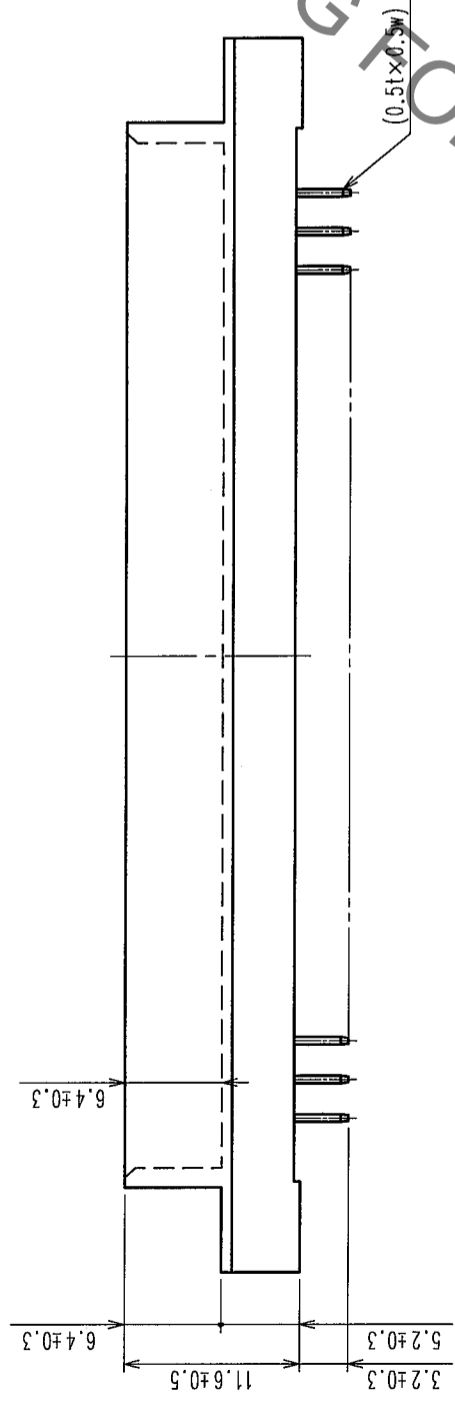

RECOMMENDED P.C.B. HOLE PATTERN(t=1.6±0.1)

LOT NO. MARKING

HRS No.	PART NO.	NUMBER OF CONTACT	A	B	C	D	E
583-0139-9-72	PCN10-20P-2.54DSA(72)	20	43.30	38.10	32.10	29.47	22.86
583-0007-8-72	PCN10-32P-2.54DSA(72)	32	58.54	53.34	47.34	44.71	38.10
583-0488-8-72	PCN10-44P-2.54DSA(72)	44	73.78	68.58	62.58	59.95	53.34
583-0008-0-72	PCN10-50P-2.54DSA(72)	50	81.40	76.20	70.20	67.57	60.96
583-0009-3-72	PCN10-64P-2.54DSA(72)	64	99.18	93.98	87.98	85.35	78.74
583-0010-2-72	PCN10-90P-2.54DSA(72)	90	132.20	127.00	121.00	118.37	111.76
583-0251-9-72	PCN10-100P-2.54DSA(72)	100	144.90	139.70	133.70	131.07	124.46

NOTE 1. AS FOR AUG, 2005.
2. THE DIMENSION IN PARENTHESIS IS FOR REFERENCE.

CODE NO. (OLD)
CL

NO.	MATERIAL	FINISH, REMARKS
2,3	BRASS	CONTACT AREA: Ni2.5μm + Au0.2μm MOUNTING AREA: Ni2.5μm + Sn2μm
1	PBT	GRAY, UL94V-0

CODE NO. (OLD)	CODE NO.	CL
CL	CL583	1

DRAWING NO.	PART NO.
EDC3-154145-01	PCN10- * P-2.54DSA(72)

HRS HIROSE ELECTRIC CO., LTD.

X-ON Electronics

Largest Supplier of Electrical and Electronic Components

Click to view similar products for [DIN 41612 Connectors](#) category: