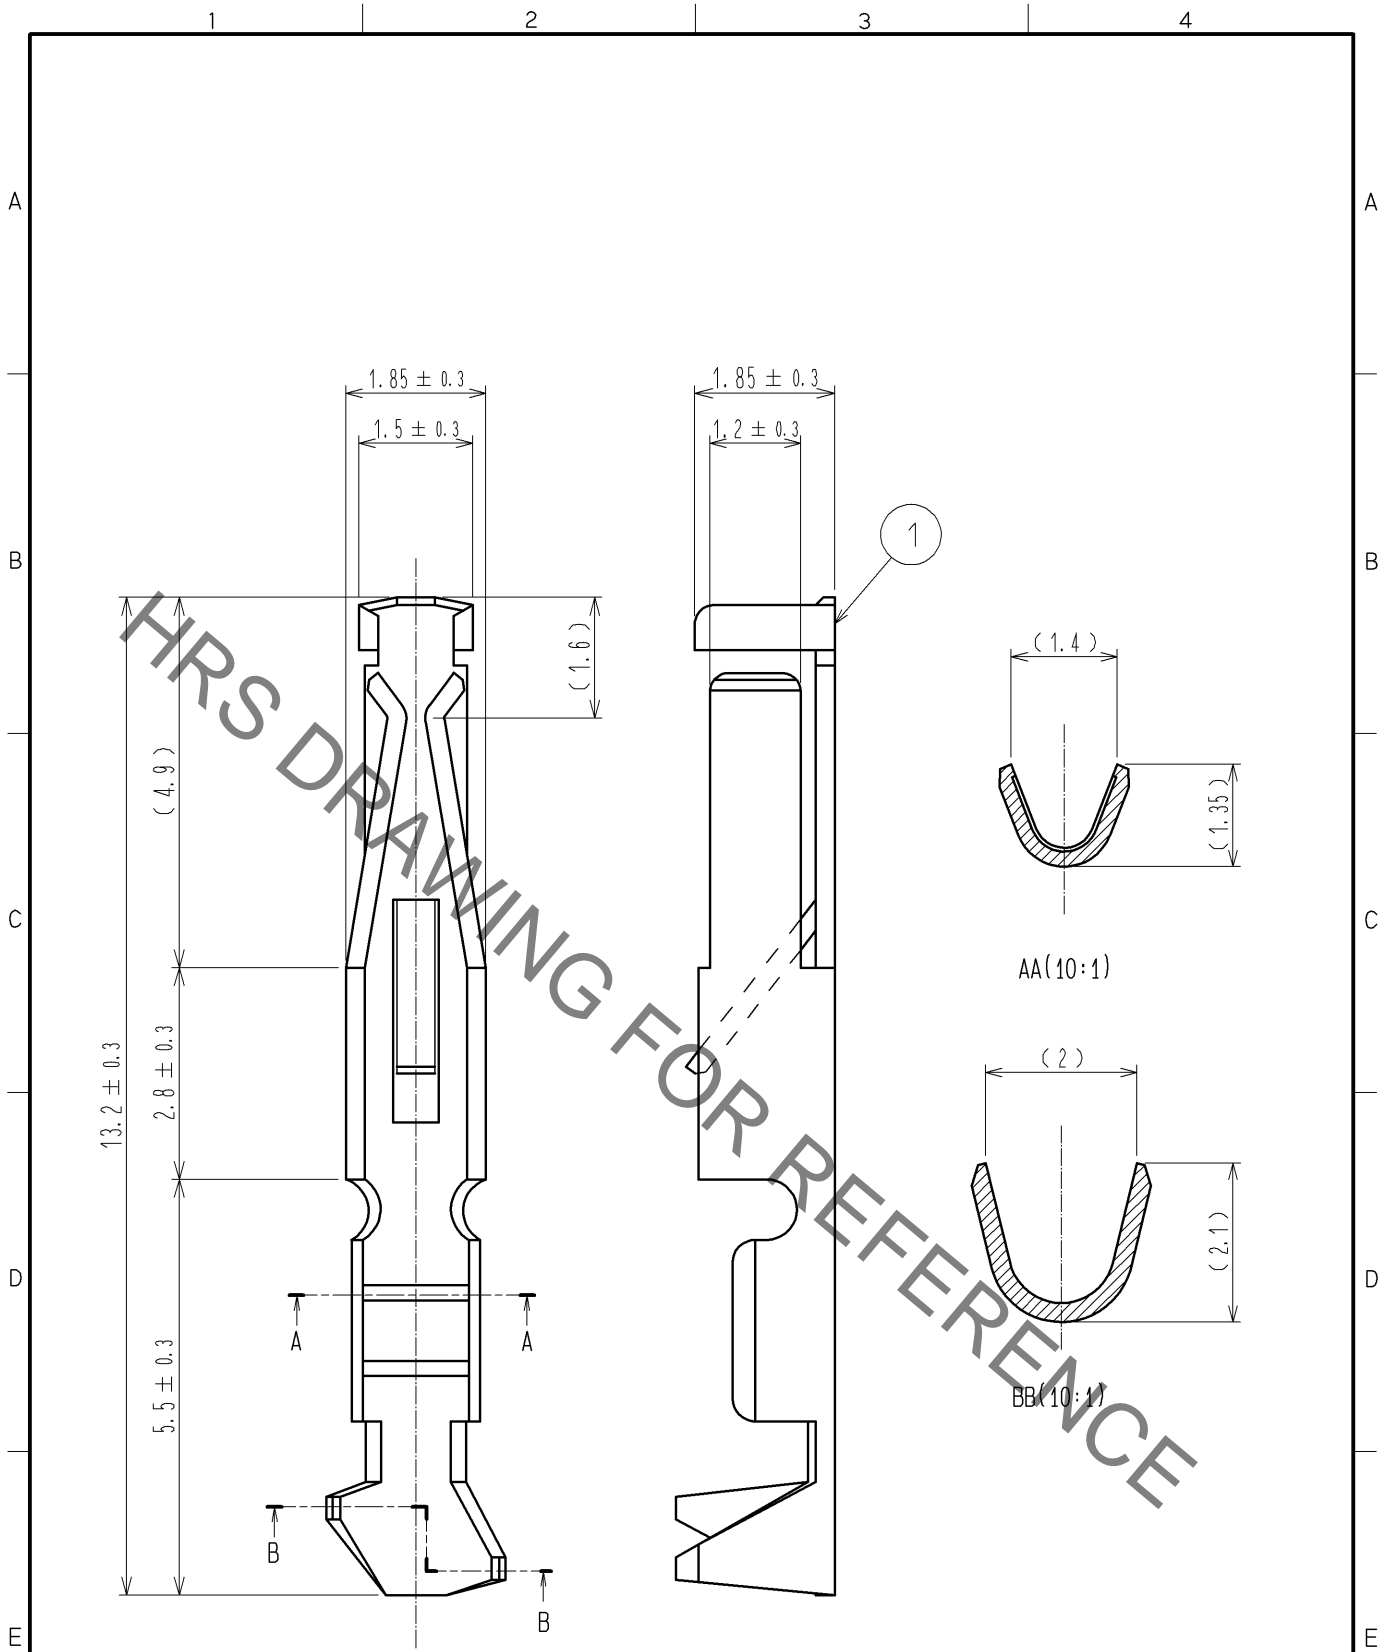

NOTE 1. THE DIMENSIONS IN PARENTHESES ARE FOR REFERENCE.

1	PHOSPHOR BRONZE	Ni1 μm+Au0.2 μm
NO.	MATERIAL	FINISH . REMARKS

UNITS mm 	SCALE 10:1 	COUNT 	DESCRIPTION OF REVISIONS	DESIGNED	CHECKED	DATE

HIROSE  
ELECTRIC  
CO., LTD.