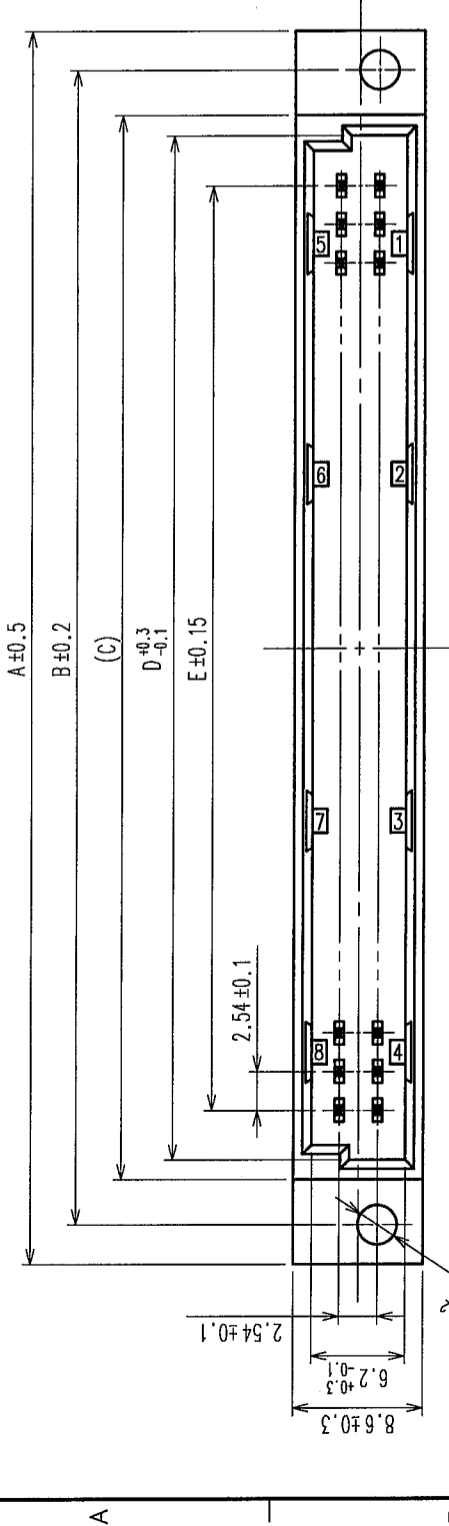

RECOMMENDED P.C.B. HOLE PATTERN(t=1.6±0.1)

HRS DRAWING FOR REFERENCE

TO	
----	--

HRS No.	PART NO.	NUMBER OF CONTACT	A	B	C	D	E
583-0139-9-72	PCN10-20P-2.54DSA(72)	20	43.30	38.10	32.10	29.47	22.86
583-0007-8-72	PCN10-32P-2.54DSA(72)	32	58.54	53.34	47.34	44.71	38.10
583-0488-8-72	PCN10-44P-2.54DSA(72)	44	73.78	68.58	62.58	59.95	53.34
583-0008-0-72	PCN10-50P-2.54DSA(72)	50	81.40	76.20	70.20	67.57	60.96
583-0009-3-72	PCN10-64P-2.54DSA(72)	64	99.18	93.98	87.98	85.35	78.74
583-0010-2-72	PCN10-90P-2.54DSA(72)	90	132.20	127.00	121.00	118.37	111.76
583-0251-9-72	PCN10-100P-2.54DSA(72)	100	144.90	139.70	133.70	131.07	124.46

NOTE 1. AS FOR AUG, 2005.
2. THE DIMENSION IN PARENTHESIS IS FOR REFERENCE.

2,3	BRASS	CONTACT AREA: Ni2.5μm+Au0.2μm
1	PBT	MOUNTING AREA: Ni2.5μm+Sn2μm
GRAY, UL94V-0		

CODE NO. (OLD)	CL	FINISH, REMARKS	
DRAWN	M. OGAWA	DESIGNED	H. SAITOU
CHECKED	S. Yamada		
APPROVED	K. Hayama		
RELEASED			
DATE	05.08.29	DATE	05.08.30
PART NO.	PCN10-2.54DSA(72)	CODE NO.	CL583
DRAWING NO.	EDC3-154145-01		
SCALE	2:1		
UNITS	mm		