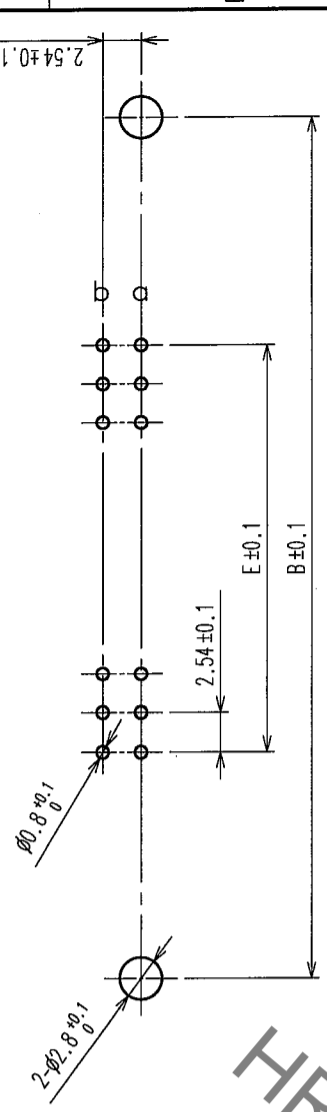

RECOMMENDED P.C.B. HOLE PATTERN(t=1.6±0.1)

HRS DRAWING FOR REFERENCE

TO	
----	--

HRS No.	PART NO.	NUMBER OF CONTACT	A	B	C	D	E
583-0139-9-72	PCN10-20P-2.54DSA(72)	20	43.30	38.10	32.10	29.47	22.86
583-0007-8-72	PCN10-32P-2.54DSA(72)	32	58.54	53.34	47.34	44.71	38.10
583-0488-8-72	PCN10-44P-2.54DSA(72)	44	73.78	68.58	62.58	59.95	53.34
583-0008-0-72	PCN10-50P-2.54DSA(72)	50	81.40	76.20	70.20	67.57	60.96
583-0009-3-72	PCN10-64P-2.54DSA(72)	64	99.18	93.98	87.98	85.35	78.74
583-0010-2-72	PCN10-90P-2.54DSA(72)	90	132.20	127.00	121.00	118.37	111.76
583-0251-9-72	PCN10-100P-2.54DSA(72)	100	144.90	139.70	133.70	131.07	124.46

NOTE 1. AS FOR AUG, 2005.
2. THE DIMENSION IN PARENTHESIS IS FOR REFERENCE.

2,3	BRASS	CONTACT AREA: Ni2.5μm+Au0.2μm
1	PBT	MOUNTING AREA: Ni2.5μm+Sn2μm
GRAY, UL94V-0		

CODE NO. (OLD)	CL	FINISH, REMARKS	
DRAWN	M. OGAWA	DESIGNED	H. SAITOU
CHECKED	S. Yamada		
APPROVED	K. Hayama		
RELEASED			
DATE	05.08.29	DATE	05.08.30
PART NO.	PCN10-2.54DSA(72)	CODE NO.	CL583
DRAWING NO.	EDC3-154145-01		
SCALE	2:1		
UNITS	mm		