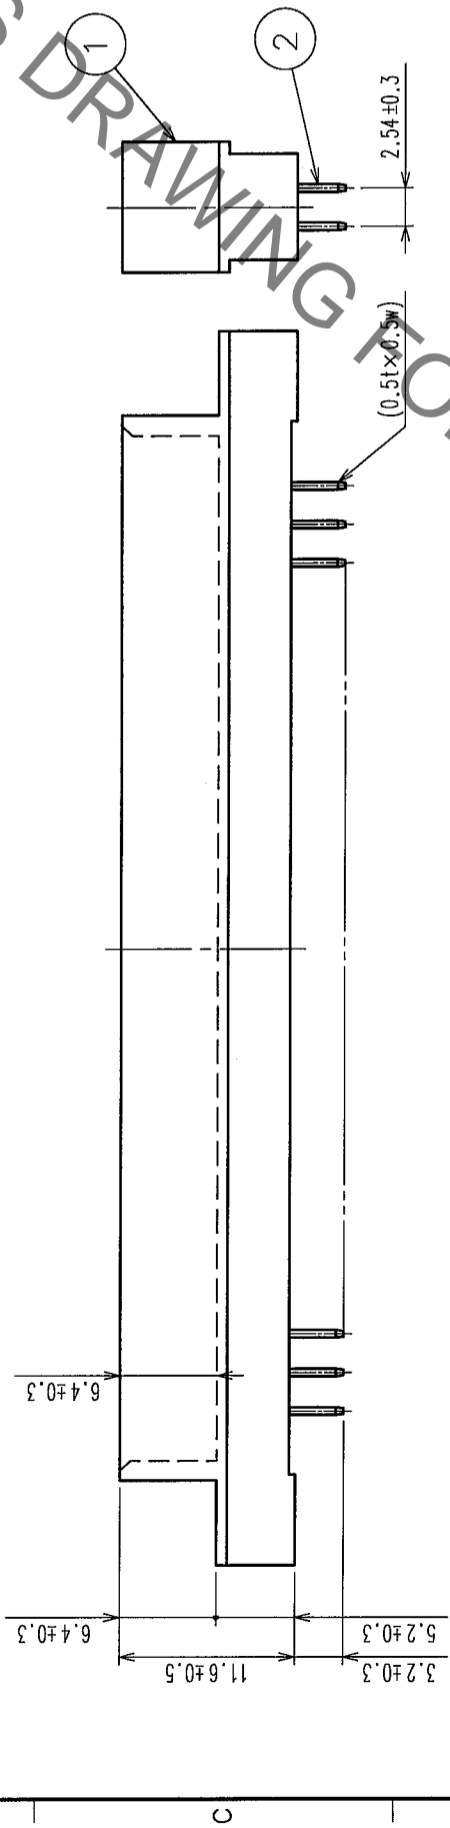

RECOMMENDED P.C.B. HOLE PATTERN(t=1.6±0.1)

HRS DRAWING FOR REFERENCE

TO	
----	--

HRS No.	PART NO.	NUMBER OF CONTACT	A	B	C	D	E
583-0139-9-72	PCN10-20P-2.54DSA(72)	20	43.30	38.10	32.10	29.47	22.86
583-0007-8-72	PCN10-32P-2.54DSA(72)	32	58.54	53.34	47.34	44.71	38.10
583-0488-8-72	PCN10-44P-2.54DSA(72)	44	73.78	68.58	62.58	59.95	53.34
583-0008-0-72	PCN10-50P-2.54DSA(72)	50	81.40	76.20	70.20	67.57	60.96
583-0009-3-72	PCN10-64P-2.54DSA(72)	64	99.18	93.98	87.98	85.35	78.74
583-0010-2-72	PCN10-90P-2.54DSA(72)	90	132.20	127.00	121.00	118.37	111.76
583-0251-9-72	PCN10-100P-2.54DSA(72)	100	144.90	139.70	133.70	131.07	124.46

NOTE 1. AS FOR AUG, 2005.
2. THE DIMENSION IN PARENTHESIS IS FOR REFERENCE.

2,3	BRASS	CONTACT AREA: Ni2.5μm+Au0.2μm
1	PBT	MOUNTING AREA: Ni2.5μm+Sn2μm
GRAY, UL94V-0		

CODE NO. (OLD)	CL	FINISH, REMARKS	
DRAWN	M. OGAWA	DESIGNED	H. SAITOU
CHECKED	S. Yamada		
APPROVED	K. Hayama		
RELEASED			
DATE	05.08.29	DATE	05.08.30
PART NO.	PCN10-2.54DSA(72)	CODE NO.	CL583
DRAWING NO.	EDC3-154145-01		
SCALE	2:1		
UNITS	mm		