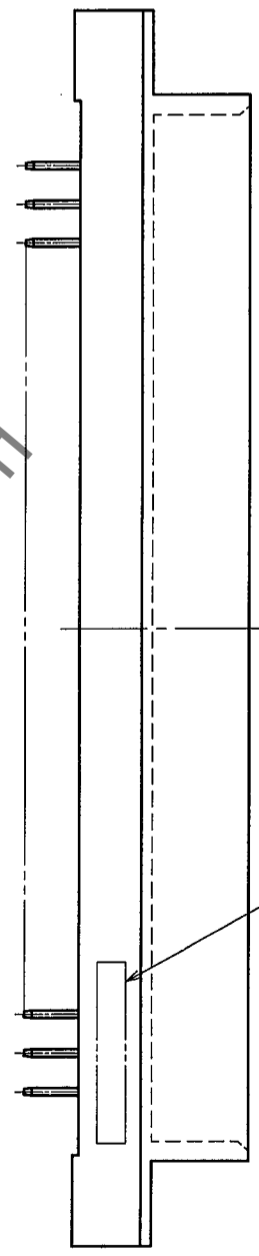

2 In case of consideration for using Automotive equipment / device which demand high reliability, kindly contact our sales window correspondents.

7

8

COUNT	DESCRIPTION OF REVISIONS	BY	CHKD	DATE	COUNT	DESCRIPTION OF REVISIONS	BY	CHKD	DATE
△					△				
△					△				
△					△				

RECOMMENDED P.C.B. HOLE PATTERN(t=1.6±0.1)

HRS DRAWING FOR REFERENCE

TO	
----	--

HRS No.	PART NO.	NUMBER OF CONTACT	A	B	C	D	E
583-0139-9-72	PCN10-20P-2.54DSA(72)	20	43.30	38.10	32.10	29.47	22.86
583-0007-8-72	PCN10-32P-2.54DSA(72)	32	58.54	53.34	47.34	44.71	38.10
583-0488-8-72	PCN10-44P-2.54DSA(72)	44	73.78	68.58	62.58	59.95	53.34
583-0008-0-72	PCN10-50P-2.54DSA(72)	50	81.40	76.20	70.20	67.57	60.96
583-0009-3-72	PCN10-64P-2.54DSA(72)	64	99.18	93.98	87.98	85.35	78.74
583-0010-2-72	PCN10-90P-2.54DSA(72)	90	132.20	127.00	121.00	118.37	111.76
583-0251-9-72	PCN10-100P-2.54DSA(72)	100	144.90	139.70	133.70	131.07	124.46

NOTE 1. AS FOR AUG, 2005.
2. THE DIMENSION IN PARENTHESIS IS FOR REFERENCE.

2,3	BRASS	CONTACT AREA: Ni2.5μm+Au0.2μm
1	PBT	MOUNTING AREA: Ni2.5μm+Sn2μm
GRAY, UL94V-0		

CODE NO. (OLD)	CL	FINISH, REMARKS	
DRAWN	M. OGAWA	DESIGNED	H. SAITOU
CHECKED	S. Yamada		
APPROVED	K. Hayama		
RELEASED			
DATE	05.08.29	DATE	05.08.30
PART NO.	PCN10-2.54DSA(72)	CODE NO.	CL583
DRAWING NO.	EDC3-154145-01		
SCALE	2:1		
UNITS	mm		