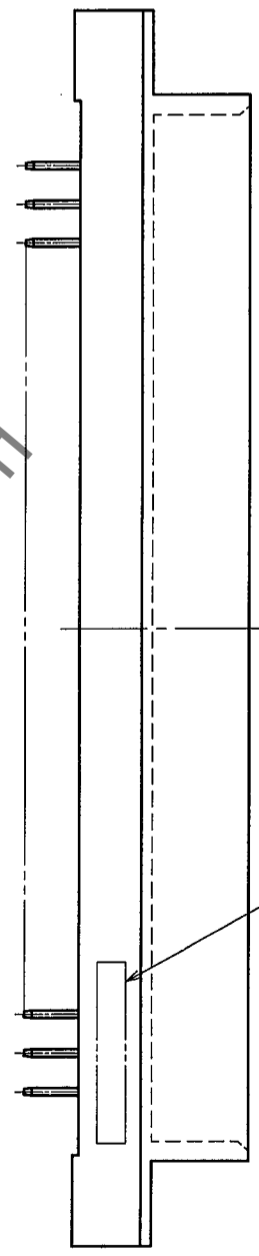

2 In case of consideration for using Automotive equipment / device which demand high reliability, kindly contact our sales window correspondents.

7

8

COUNT	DESCRIPTION OF REVISIONS	BY	CHKD	DATE	COUNT	DESCRIPTION OF REVISIONS	BY	CHKD	DATE
△					△				
△					△				
△					△				

RECOMMENDED P.C.B. HOLE PATTERN(t=1.6±0.1)

HRS DRAWING FOR REFERENCE

HRS No.	PART NO.	NUMBER OF CONTACT	A	B	C	D	E
583-0139-9-72	PCN10-20P-2.54DSA(72)	20	43.30	38.10	32.10	29.47	22.86
583-0007-8-72	PCN10-32P-2.54DSA(72)	32	58.54	53.34	47.34	44.71	38.10
583-0488-8-72	PCN10-44P-2.54DSA(72)	44	73.78	68.58	62.58	59.95	53.34
583-0008-0-72	PCN10-50P-2.54DSA(72)	50	81.40	76.20	70.20	67.57	60.96
583-0009-3-72	PCN10-64P-2.54DSA(72)	64	99.18	93.98	87.98	85.35	78.74
583-0010-2-72	PCN10-90P-2.54DSA(72)	90	132.20	127.00	121.00	118.37	111.76
583-0251-9-72	PCN10-100P-2.54DSA(72)	100	144.90	139.70	133.70	131.07	124.46

NOTE 1. AS FOR AUG, 2005.
2. THE DIMENSION IN PARENTHESIS IS FOR REFERENCE.

TO			
----	--	--	--

CODE NO. (OLD) CL	DRAWN M. OGAWA	CHECKED S. Yamada	DESIGNED H. SAITOU	FINISH, REMARKS CONTACT AREA: Ni2.5μm+Au0.2μm MOUNTING AREA: Ni2.5μm+Sn2μm GRAY, UL94V-0
	05.08.29 05.08.29	05.08.30	05.08.30	APPROVED K. Hayama
				RELEASED

DRAWING NO. EDC3-154145-01	PART NO. PCN10-2.54DSA(72)
SCALE 2:1	CODE NO. CL583
UNITS mm	

X-ON Electronics

Largest Supplier of Electrical and Electronic Components

Click to view similar products for [DIN 41612 Connectors](#) category: