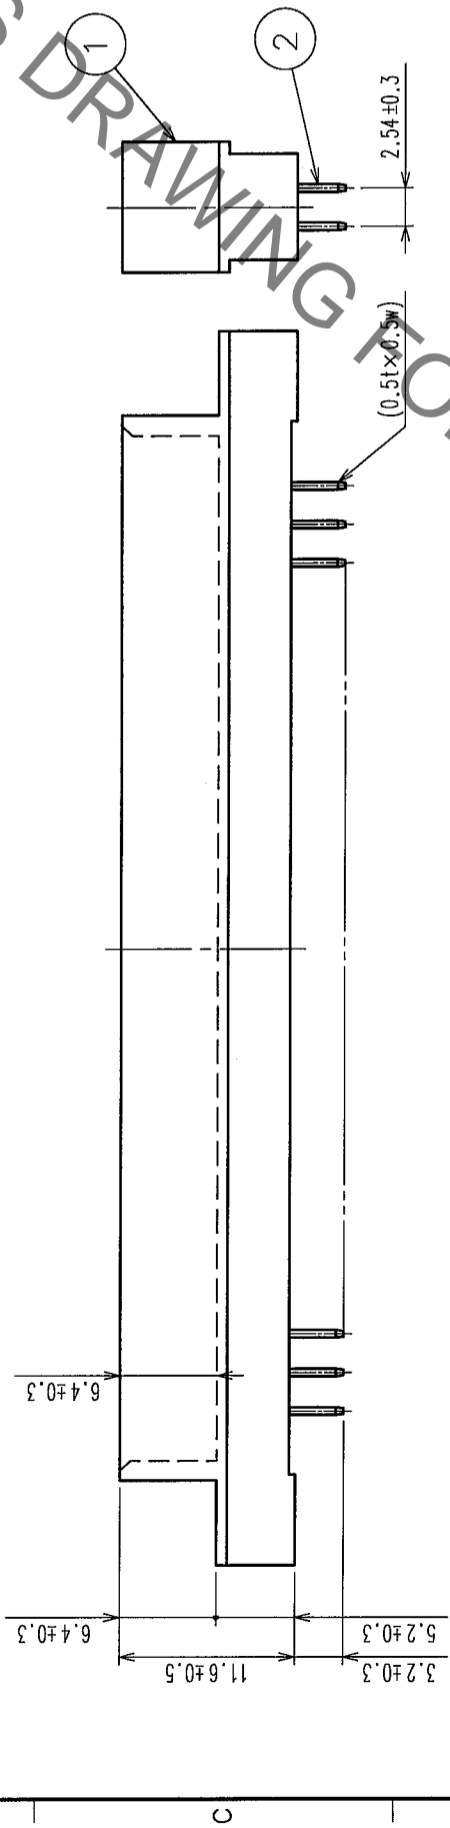

RECOMMENDED P.C.B. HOLE PATTERN(t=1.6±0.1)

HRS DRAWING FOR REFERENCE

HRS No.	PART NO.	NUMBER OF CONTACT	A	B	C	D	E
583-0139-9-72	PCN10-20P-2.54DSA(72)	20	43.30	38.10	32.10	29.47	22.86
583-0007-8-72	PCN10-32P-2.54DSA(72)	32	58.54	53.34	47.34	44.71	38.10
583-0488-8-72	PCN10-44P-2.54DSA(72)	44	73.78	68.58	62.58	59.95	53.34
583-0008-0-72	PCN10-50P-2.54DSA(72)	50	81.40	76.20	70.20	67.57	60.96
583-0009-3-72	PCN10-64P-2.54DSA(72)	64	99.18	93.98	87.98	85.35	78.74
583-0010-2-72	PCN10-90P-2.54DSA(72)	90	132.20	127.00	121.00	118.37	111.76
583-0251-9-72	PCN10-100P-2.54DSA(72)	100	144.90	139.70	133.70	131.07	124.46

NOTE 1. AS FOR AUG, 2005.
2. THE DIMENSION IN PARENTHESIS IS FOR REFERENCE.

TO			
----	--	--	--

CODE NO. (OLD) CL	DRAWN M. OGAWA	CHECKED S. Yamada	DESIGNED H. SAITOU	FINISH, REMARKS CONTACT AREA: Ni2.5μm+Au0.2μm MOUNTING AREA: Ni2.5μm+Sn2μm GRAY, UL94V-0
	05.08.29 05.08.29	05.08.30	05.08.30	APPROVED K. Hayama
				RELEASED

DRAWING NO. EDC3-154145-01	PART NO. PCN10-2.54DSA(72)
SCALE 2:1	CODE NO. CL583
UNITS mm	

X-ON Electronics

Largest Supplier of Electrical and Electronic Components

Click to view similar products for [DIN 41612 Connectors](#) category: