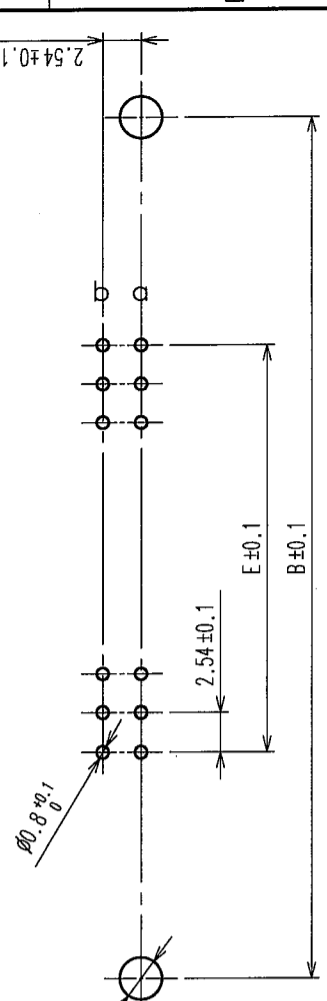

RECOMMENDED P.C.B. HOLE PATTERN(t=1.6±0.1)

HRS DRAWING FOR REFERENCE

HRS No.	PART NO.	NUMBER OF CONTACT	A	B	C	D	E
583-0139-9-72	PCN10-20P-2.54DSA(72)	20	43.30	38.10	32.10	29.47	22.86
583-0007-8-72	PCN10-32P-2.54DSA(72)	32	58.54	53.34	47.34	44.71	38.10
583-0488-8-72	PCN10-44P-2.54DSA(72)	44	73.78	68.58	62.58	59.95	53.34
583-0008-0-72	PCN10-50P-2.54DSA(72)	50	81.40	76.20	70.20	67.57	60.96
583-0009-3-72	PCN10-64P-2.54DSA(72)	64	99.18	93.98	87.98	85.35	78.74
583-0010-2-72	PCN10-90P-2.54DSA(72)	90	132.20	127.00	121.00	118.37	111.76
583-0251-9-72	PCN10-100P-2.54DSA(72)	100	144.90	139.70	133.70	131.07	124.46

NOTE 1. AS FOR AUG, 2005.
2. THE DIMENSION IN PARENTHESIS IS FOR REFERENCE.

TO			
----	--	--	--

CODE NO. (OLD) CL	DRAWN M. OGAWA	CHECKED S. Yamada	DESIGNED H. SAITOU	FINISH, REMARKS CONTACT AREA: Ni2.5μm+Au0.2μm MOUNTING AREA: Ni2.5μm+Sn2μm GRAY, UL94V-0
	05.08.29 05.08.29	05.08.30	05.08.30	APPROVED K. Hayama
				RELEASED

DRAWING NO. EDC3-154145-01	PART NO. PCN10-2.54DSA(72)
SCALE 2:1	CODE NO. CL583
UNITS mm	

X-ON Electronics

Largest Supplier of Electrical and Electronic Components

Click to view similar products for [DIN 41612 Connectors](#) category: