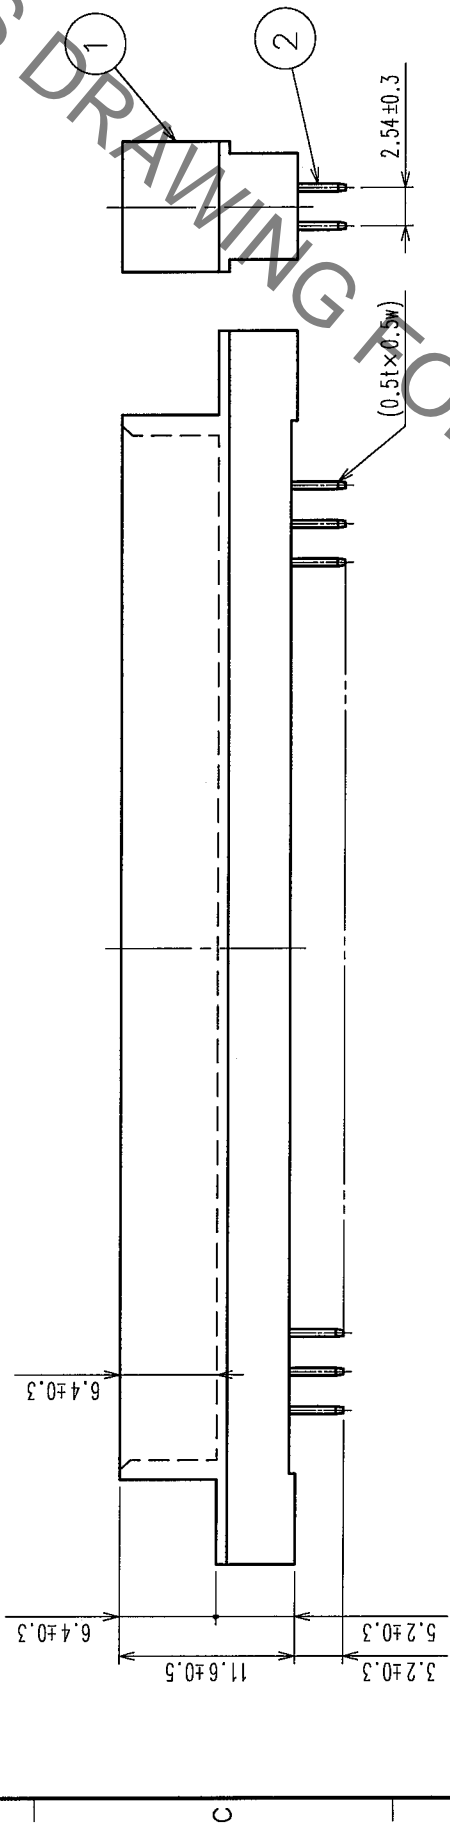

RECOMMENDED P.C.B. HOLE PATTERN(t=1.6±0.1)

HRS DRAWING FOR REFERENCE

HRS No.	PART NO.	NUMBER OF CONTACT	A	B	C	D	E
583-0139-9-72	PCN10-20P-2.54DSA(72)	20	43.30	38.10	32.10	29.47	22.86
583-0007-8-72	PCN10-32P-2.54DSA(72)	32	58.54	53.34	47.34	44.71	38.10
583-0488-8-72	PCN10-44P-2.54DSA(72)	44	73.78	68.58	62.58	59.95	53.34
583-0008-0-72	PCN10-50P-2.54DSA(72)	50	81.40	76.20	70.20	67.57	60.96
583-0009-3-72	PCN10-64P-2.54DSA(72)	64	99.18	93.98	87.98	85.35	78.74
583-0010-2-72	PCN10-90P-2.54DSA(72)	90	132.20	127.00	121.00	118.37	111.76
583-0251-9-72	PCN10-100P-2.54DSA(72)	100	144.90	139.70	133.70	131.07	124.46

NOTE 1. AS FOR AUG, 2005.
2. THE DIMENSION IN PARENTHESIS IS FOR REFERENCE.

TO			
----	--	--	--

CODE NO. (OLD) CL	DRAWN M. OGAWA	CHECKED S. Yamada	DESIGNED H. SAITOU	APPROVED K. Hayama	FINISH, REMARKS GRAY, UL94V-0
	05.08.29 05.08.29	05.08.30	05.08.30	05.08.30	
DRAWING NO. EDC3-154145-01	PART NO. PCN10-2.54DSA(72)		CODE NO. CL583		
SCALE 2:1	UNITS mm		FORM NO. 229		