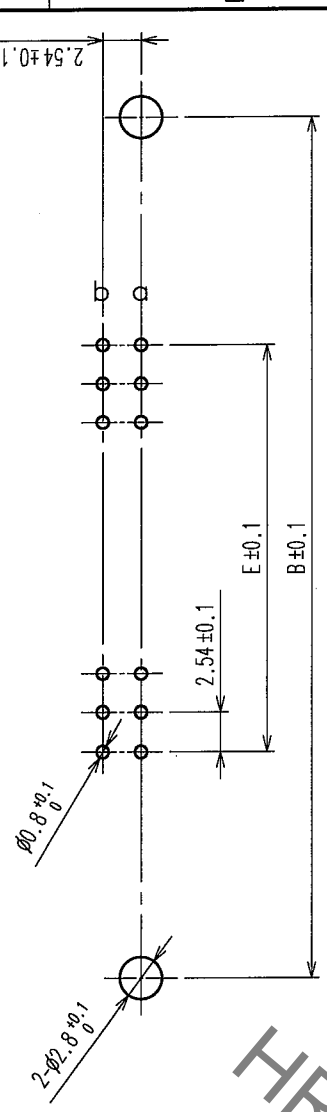

RECOMMENDED P.C.B. HOLE PATTERN(t=1.6±0.1)

HRS DRAWING FOR REFERENCE

HRS No.	PART NO.	NUMBER OF CONTACT	A	B	C	D	E
583-0139-9-72	PCN10-20P-2.54DSA(72)	20	43.30	38.10	32.10	29.47	22.86
583-0007-8-72	PCN10-32P-2.54DSA(72)	32	58.54	53.34	47.34	44.71	38.10
583-0488-8-72	PCN10-44P-2.54DSA(72)	44	73.78	68.58	62.58	59.95	53.34
583-0008-0-72	PCN10-50P-2.54DSA(72)	50	81.40	76.20	70.20	67.57	60.96
583-0009-3-72	PCN10-64P-2.54DSA(72)	64	99.18	93.98	87.98	85.35	78.74
583-0010-2-72	PCN10-90P-2.54DSA(72)	90	132.20	127.00	121.00	118.37	111.76
583-0251-9-72	PCN10-100P-2.54DSA(72)	100	144.90	139.70	133.70	131.07	124.46

NOTE 1. AS FOR AUG, 2005.
2. THE DIMENSION IN PARENTHESIS IS FOR REFERENCE.

TO			
----	--	--	--

CODE NO. (OLD) CL	DRAWN M. OGAWA	CHECKED S. Yamada	DESIGNED H. SAITOU	APPROVED K. Hayama	FINISH, REMARKS GRAY, UL94V-0
	05.08.29 05.08.29	05.08.30	05.08.30	05.08.30	
DRAWING NO. EDC3-154145-01	PART NO. PCN10-2.54DSA(72)		CODE NO. CL583		
SCALE 2:1	UNITS mm		FORM NO. 229		