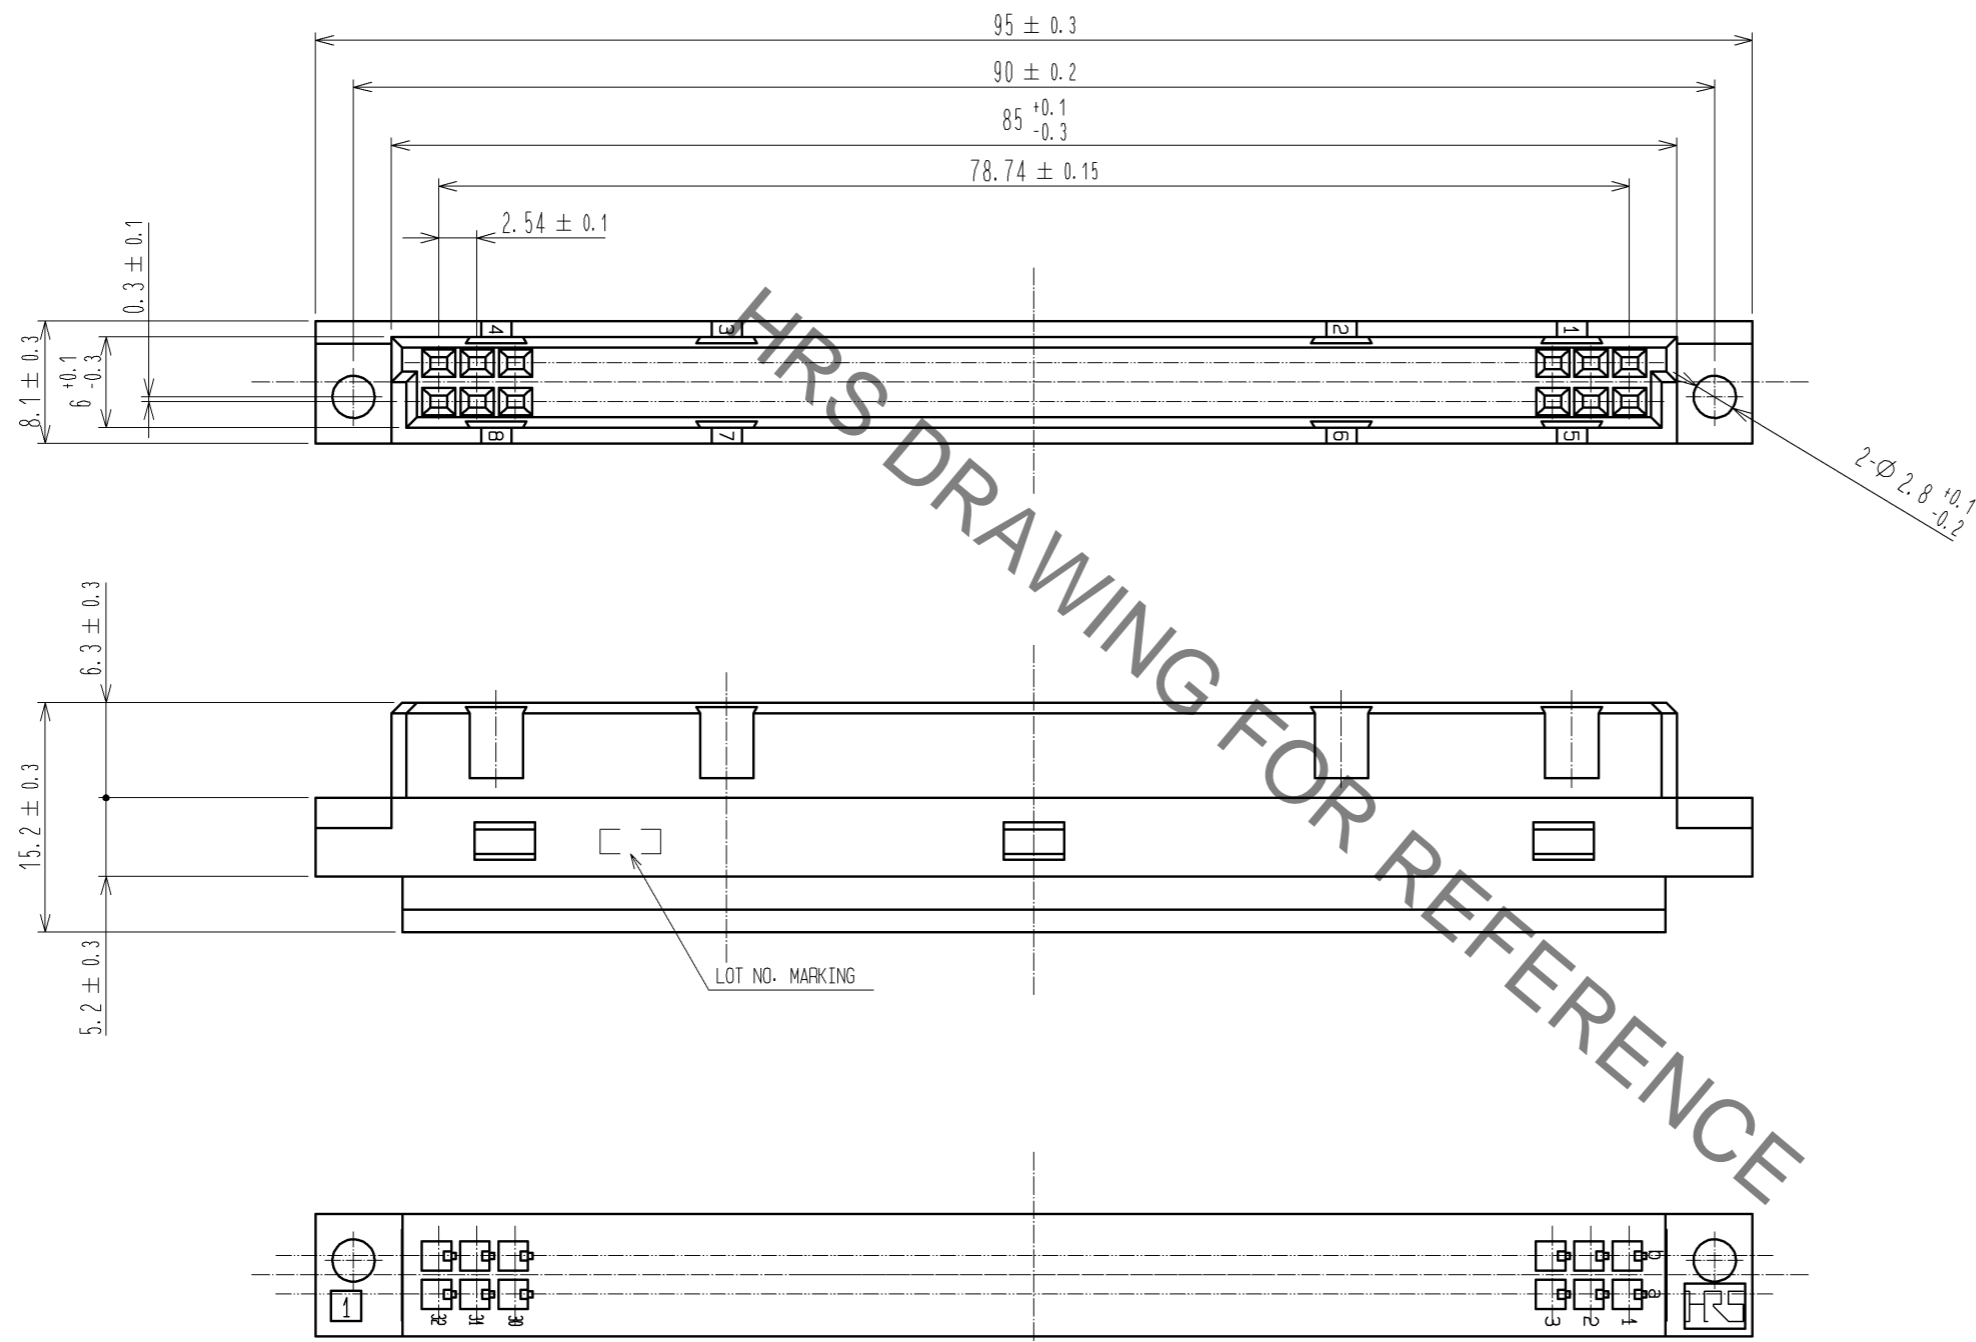

HRS DRAWING FOR REFERENCE

UNITS mm		SCALE 2 : 1	COUNT \triangle	DESCRIPTION OF REVISIONS	DESIGNED	CHECKED	DATE
APPROVED : HT. YAMAGUCHI 12.07.18				DRAWING NO.	EDC3-019756-00		
CHECKED : HT. YAMAGUCHI 12.07.18				PART NO.	PCN10-64S-2.54C		
DESIGNED : KJ. NISHIWAKI 12.07.18				CODE NO.	CL583-0243-0-00		
DRAWN : CR. TAKESHIMA 12.07.13							\triangle 1/1