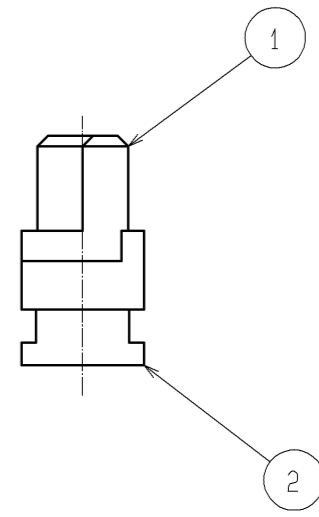

HRS DRAWING FOR REFERENCE

UNITS mm		SCALE 2 : 1	COUNT \triangle	DESCRIPTION OF REVISIONS	DESIGNED	CHECKED	DATE
APPROVED : HT. YAMAGUCHI 12.07.18				DRAWING NO.	EDC3-019756-00		
CHECKED : HT. YAMAGUCHI 12.07.18				PART NO.	PCN10-64S-2.54C		
DESIGNED : KJ. NISHIWAKI 12.07.18				CODE NO.	CL583-0243-0-00		
DRAWN : CR. TAKESHIMA 12.07.13							\triangle 1/1