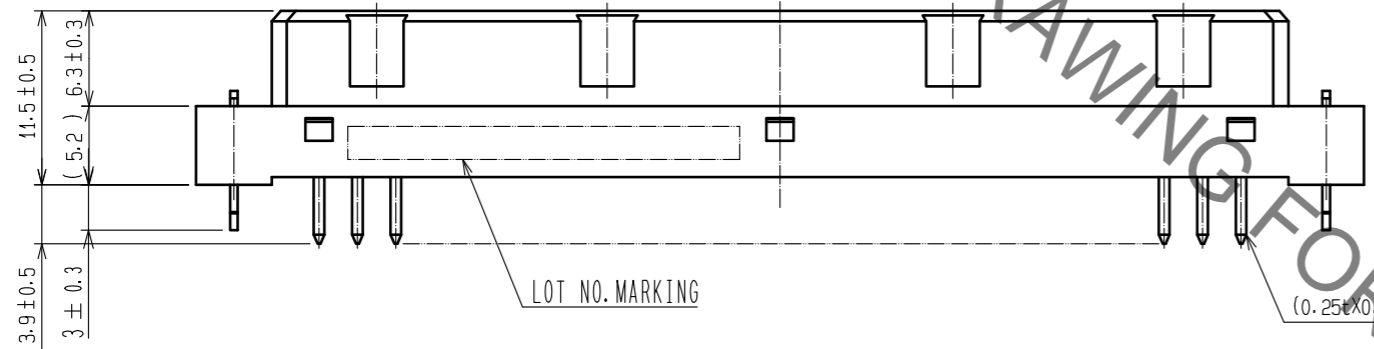

RECOMMENDED PC BOARD HOLE PATTERN(t=1.6±0.1)

HRS No.	Part no.	Number of contact	A	B	C	D
583-0188-4-52	PCN10EA-20S-2.54DSA(52)	20	39.12	34.12	29.12	22.86
583-0189-7-52	PCN10EA-32S-2.54DSA(52)	32	54.36	49.36	44.36	38.10
583-0190-6-52	PCN10EA-44S-2.54DSA(52)	44	69.60	64.60	59.60	53.34
583-0191-9-52	PCN10EA-50S-2.54DSA(52)	50	77.22	72.22	67.22	60.96
583-0192-1-52	PCN10EA-64S-2.54DSA(52)	64	95.00	90.00	85.00	78.74
583-0193-4-52	PCN10EA-90S-2.54DSA(52)	90	128.02	123.02	118.02	111.76
583-0194-7-52	PCN10EA-100S-2.54DSA(52)	100	140.72	135.72	130.72	124.46

Note 1 The dimension in parenthesis is for reference.

1, 2	PBT	GRAY UL94V-0	4	PHOSPHOR BRONZE	Ni1µm+Sn1µm
			3	COPPER ALLOY	CONTACT AREA : Ni1µm+Au0.2µm DIP AREA : Ni1µm+Sn1µm
NO.	MATERIAL	FINISH . REMARKS	NO.	MATERIAL	FINISH . REMARKS
UNITS mm		SCALE FREE	COUNT 	DESCRIPTION OF REVISIONS	
		APPROVED : YH. YAMADA	20210219	DESIGNED	CHECKED
HIROSE ELECTRIC CO., LTD.		CHECKED : HT. YAMAGUCHI	20210219	DATE	
		DESIGNED : MM. ISHII	20210218	DRAWING NO. EDC-395698-00-00	
		DRAWN : MM. ISHII	20210218	PART NO. PCN10EA-**-S-2.54DSA(52)	
				CODE NO. C1Code	