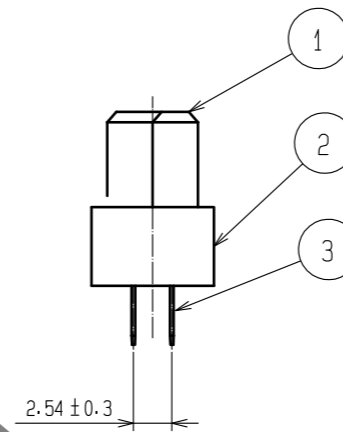

RECOMMENDED PC BOARD HOLE PATTERN(t=1.6±0.1)

HRS No.	Part no.	Number of contact	A	B	C	D
583-0188-4-52	PCN10EA-20S-2.54DSA(52)	20	39.12	34.12	29.12	22.86
583-0189-7-52	PCN10EA-32S-2.54DSA(52)	32	54.36	49.36	44.36	38.10
583-0190-6-52	PCN10EA-44S-2.54DSA(52)	44	69.60	64.60	59.60	53.34
583-0191-9-52	PCN10EA-50S-2.54DSA(52)	50	77.22	72.22	67.22	60.96
583-0192-1-52	PCN10EA-64S-2.54DSA(52)	64	95.00	90.00	85.00	78.74
583-0193-4-52	PCN10EA-90S-2.54DSA(52)	90	128.02	123.02	118.02	111.76
583-0194-7-52	PCN10EA-100S-2.54DSA(52)	100	140.72	135.72	130.72	124.46

Note 1 The dimension in parenthesis is for reference.

1, 2	PBT	GRAY UL94V-0	4	PHOSPHOR BRONZE	Ni1µm+Sn1µm
			3	COPPER ALLOY	CONTACT AREA : Ni1µm+Au0.2µm DIP AREA : Ni1µm+Sn1µm
NO.	MATERIAL	FINISH . REMARKS	NO.	MATERIAL	FINISH . REMARKS
UNITS mm		SCALE FREE	COUNT 	DESCRIPTION OF REVISIONS	
		APPROVED : YH. YAMADA	20210219	DESIGNED	CHECKED
HIROSE ELECTRIC CO., LTD.		CHECKED : HT. YAMAGUCHI	20210219	DATE	
		DESIGNED : MM. ISHII	20210218	DRAWING NO. EDC-395698-00-00	
		DRAWN : MM. ISHII	20210218	PART NO. PCN10EA-**-S-2.54DSA(52)	
				CODE NO. C1Code	