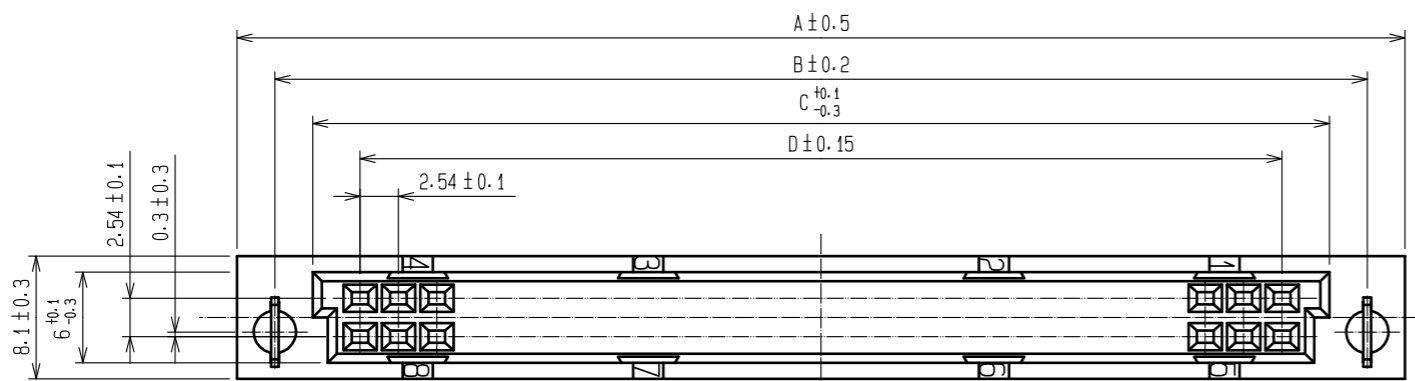

RECOMMENDED PC BOARD HOLE PATTERN(t=1.6±0.1)

HRS No.	Part no.	Number of contact	A	B	C	D
583-0188-4-52	PCN10EA-20S-2.54DSA(52)	20	39.12	34.12	29.12	22.86
583-0189-7-52	PCN10EA-32S-2.54DSA(52)	32	54.36	49.36	44.36	38.10
583-0190-6-52	PCN10EA-44S-2.54DSA(52)	44	69.60	64.60	59.60	53.34
583-0191-9-52	PCN10EA-50S-2.54DSA(52)	50	77.22	72.22	67.22	60.96
583-0192-1-52	PCN10EA-64S-2.54DSA(52)	64	95.00	90.00	85.00	78.74
583-0193-4-52	PCN10EA-90S-2.54DSA(52)	90	128.02	123.02	118.02	111.76
583-0194-7-52	PCN10EA-100S-2.54DSA(52)	100	140.72	135.72	130.72	124.46

Note 1 The dimension in parenthesis is for reference.

1, 2	PBT	GRAY UL94V-0	4	PHOSPHOR BRONZE	Ni1µm+Sn1µm
			3	COPPER ALLOY	CONTACT AREA : Ni1µm+Au0.2µm DIP AREA : Ni1µm+Sn1µm
NO.	MATERIAL	FINISH . REMARKS	NO.	MATERIAL	FINISH . REMARKS
UNITS mm		SCALE FREE	COUNT 	DESCRIPTION OF REVISIONS	
		APPROVED : YH. YAMADA	20210219	DESIGNED	CHECKED
HIROSE ELECTRIC CO., LTD.		CHECKED : HT. YAMAGUCHI	20210219	DATE	
		DESIGNED : MM. ISHII	20210218	DRAWING NO. EDC-395698-00-00	
		DRAWN : MM. ISHII	20210218	PART NO. PCN10EA-**-S-2.54DSA(52)	
				CODE NO. C1Code	