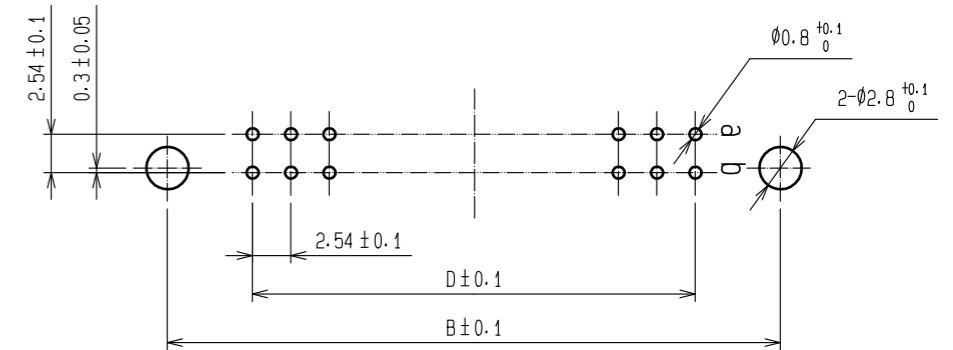

RECOMMENDED PC BOARD HOLE PATTERN(t=1.6±0.1)

HRS No.	Part no.	Number of contact	A	B	C	D
583-0188-4-52	PCN10EA-20S-2.54DSA(52)	20	39.12	34.12	29.12	22.86
583-0189-7-52	PCN10EA-32S-2.54DSA(52)	32	54.36	49.36	44.36	38.10
583-0190-6-52	PCN10EA-44S-2.54DSA(52)	44	69.60	64.60	59.60	53.34
583-0191-9-52	PCN10EA-50S-2.54DSA(52)	50	77.22	72.22	67.22	60.96
583-0192-1-52	PCN10EA-64S-2.54DSA(52)	64	95.00	90.00	85.00	78.74
583-0193-4-52	PCN10EA-90S-2.54DSA(52)	90	128.02	123.02	118.02	111.76
583-0194-7-52	PCN10EA-100S-2.54DSA(52)	100	140.72	135.72	130.72	124.46

Note 1 The dimension in parenthesis is for reference.

1, 2	PBT	GRAY UL94V-0	4	PHOSPHOR BRONZE	Ni1µm+Sn1µm
			3	COPPER ALLOY	CONTACT AREA : Ni1µm+Au0.2µm DIP AREA : Ni1µm+Sn1µm
NO.	MATERIAL	FINISH . REMARKS	NO.	MATERIAL	FINISH . REMARKS
UNITS mm		SCALE FREE	COUNT 	DESCRIPTION OF REVISIONS	
		APPROVED : YH. YAMADA	20210219	DESIGNED	CHECKED
HIROSE ELECTRIC CO., LTD.		CHECKED : HT. YAMAGUCHI	20210219	DATE	
		DESIGNED : MM. ISHII	20210218	DRAWING NO. EDC-395698-00-00	
		DRAWN : MM. ISHII	20210218	PART NO. PCN10EA-**-S-2.54DSA(52)	
				CODE NO. C1Code	