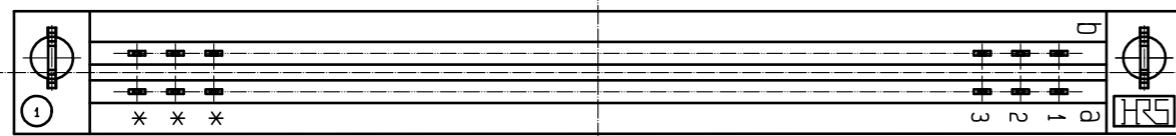

RECOMMENDED PC BOARD HOLE PATTERN(t=1.6±0.1)

HRS No.	Part no.	Number of contact	A	B	C	D
583-0188-4-52	PCN10EA-20S-2.54DSA(52)	20	39.12	34.12	29.12	22.86
583-0189-7-52	PCN10EA-32S-2.54DSA(52)	32	54.36	49.36	44.36	38.10
583-0190-6-52	PCN10EA-44S-2.54DSA(52)	44	69.60	64.60	59.60	53.34
583-0191-9-52	PCN10EA-50S-2.54DSA(52)	50	77.22	72.22	67.22	60.96
583-0192-1-52	PCN10EA-64S-2.54DSA(52)	64	95.00	90.00	85.00	78.74
583-0193-4-52	PCN10EA-90S-2.54DSA(52)	90	128.02	123.02	118.02	111.76
583-0194-7-52	PCN10EA-100S-2.54DSA(52)	100	140.72	135.72	130.72	124.46

Note 1 The dimension in parenthesis is for reference.

1, 2	PBT	GRAY UL94V-0	4	PHOSPHOR BRONZE	Ni1µm+Sn1µm
			3	COPPER ALLOY	CONTACT AREA : Ni1µm+Au0.2µm DIP AREA : Ni1µm+Sn1µm
NO.	MATERIAL	FINISH . REMARKS	NO.	MATERIAL	FINISH . REMARKS
UNITS mm		SCALE FREE	COUNT 	DESCRIPTION OF REVISIONS	
		APPROVED : YH. YAMADA	20210219	DESIGNED	CHECKED
HIROSE ELECTRIC CO., LTD.		CHECKED : HT. YAMAGUCHI	20210219	DATE	
		DESIGNED : MM. ISHII	20210218	DRAWING NO. EDC-395698-00-00	
		DRAWN : MM. ISHII	20210218	PART NO. PCN10EA-**-S-2.54DSA(52)	
				CODE NO. C1Code	