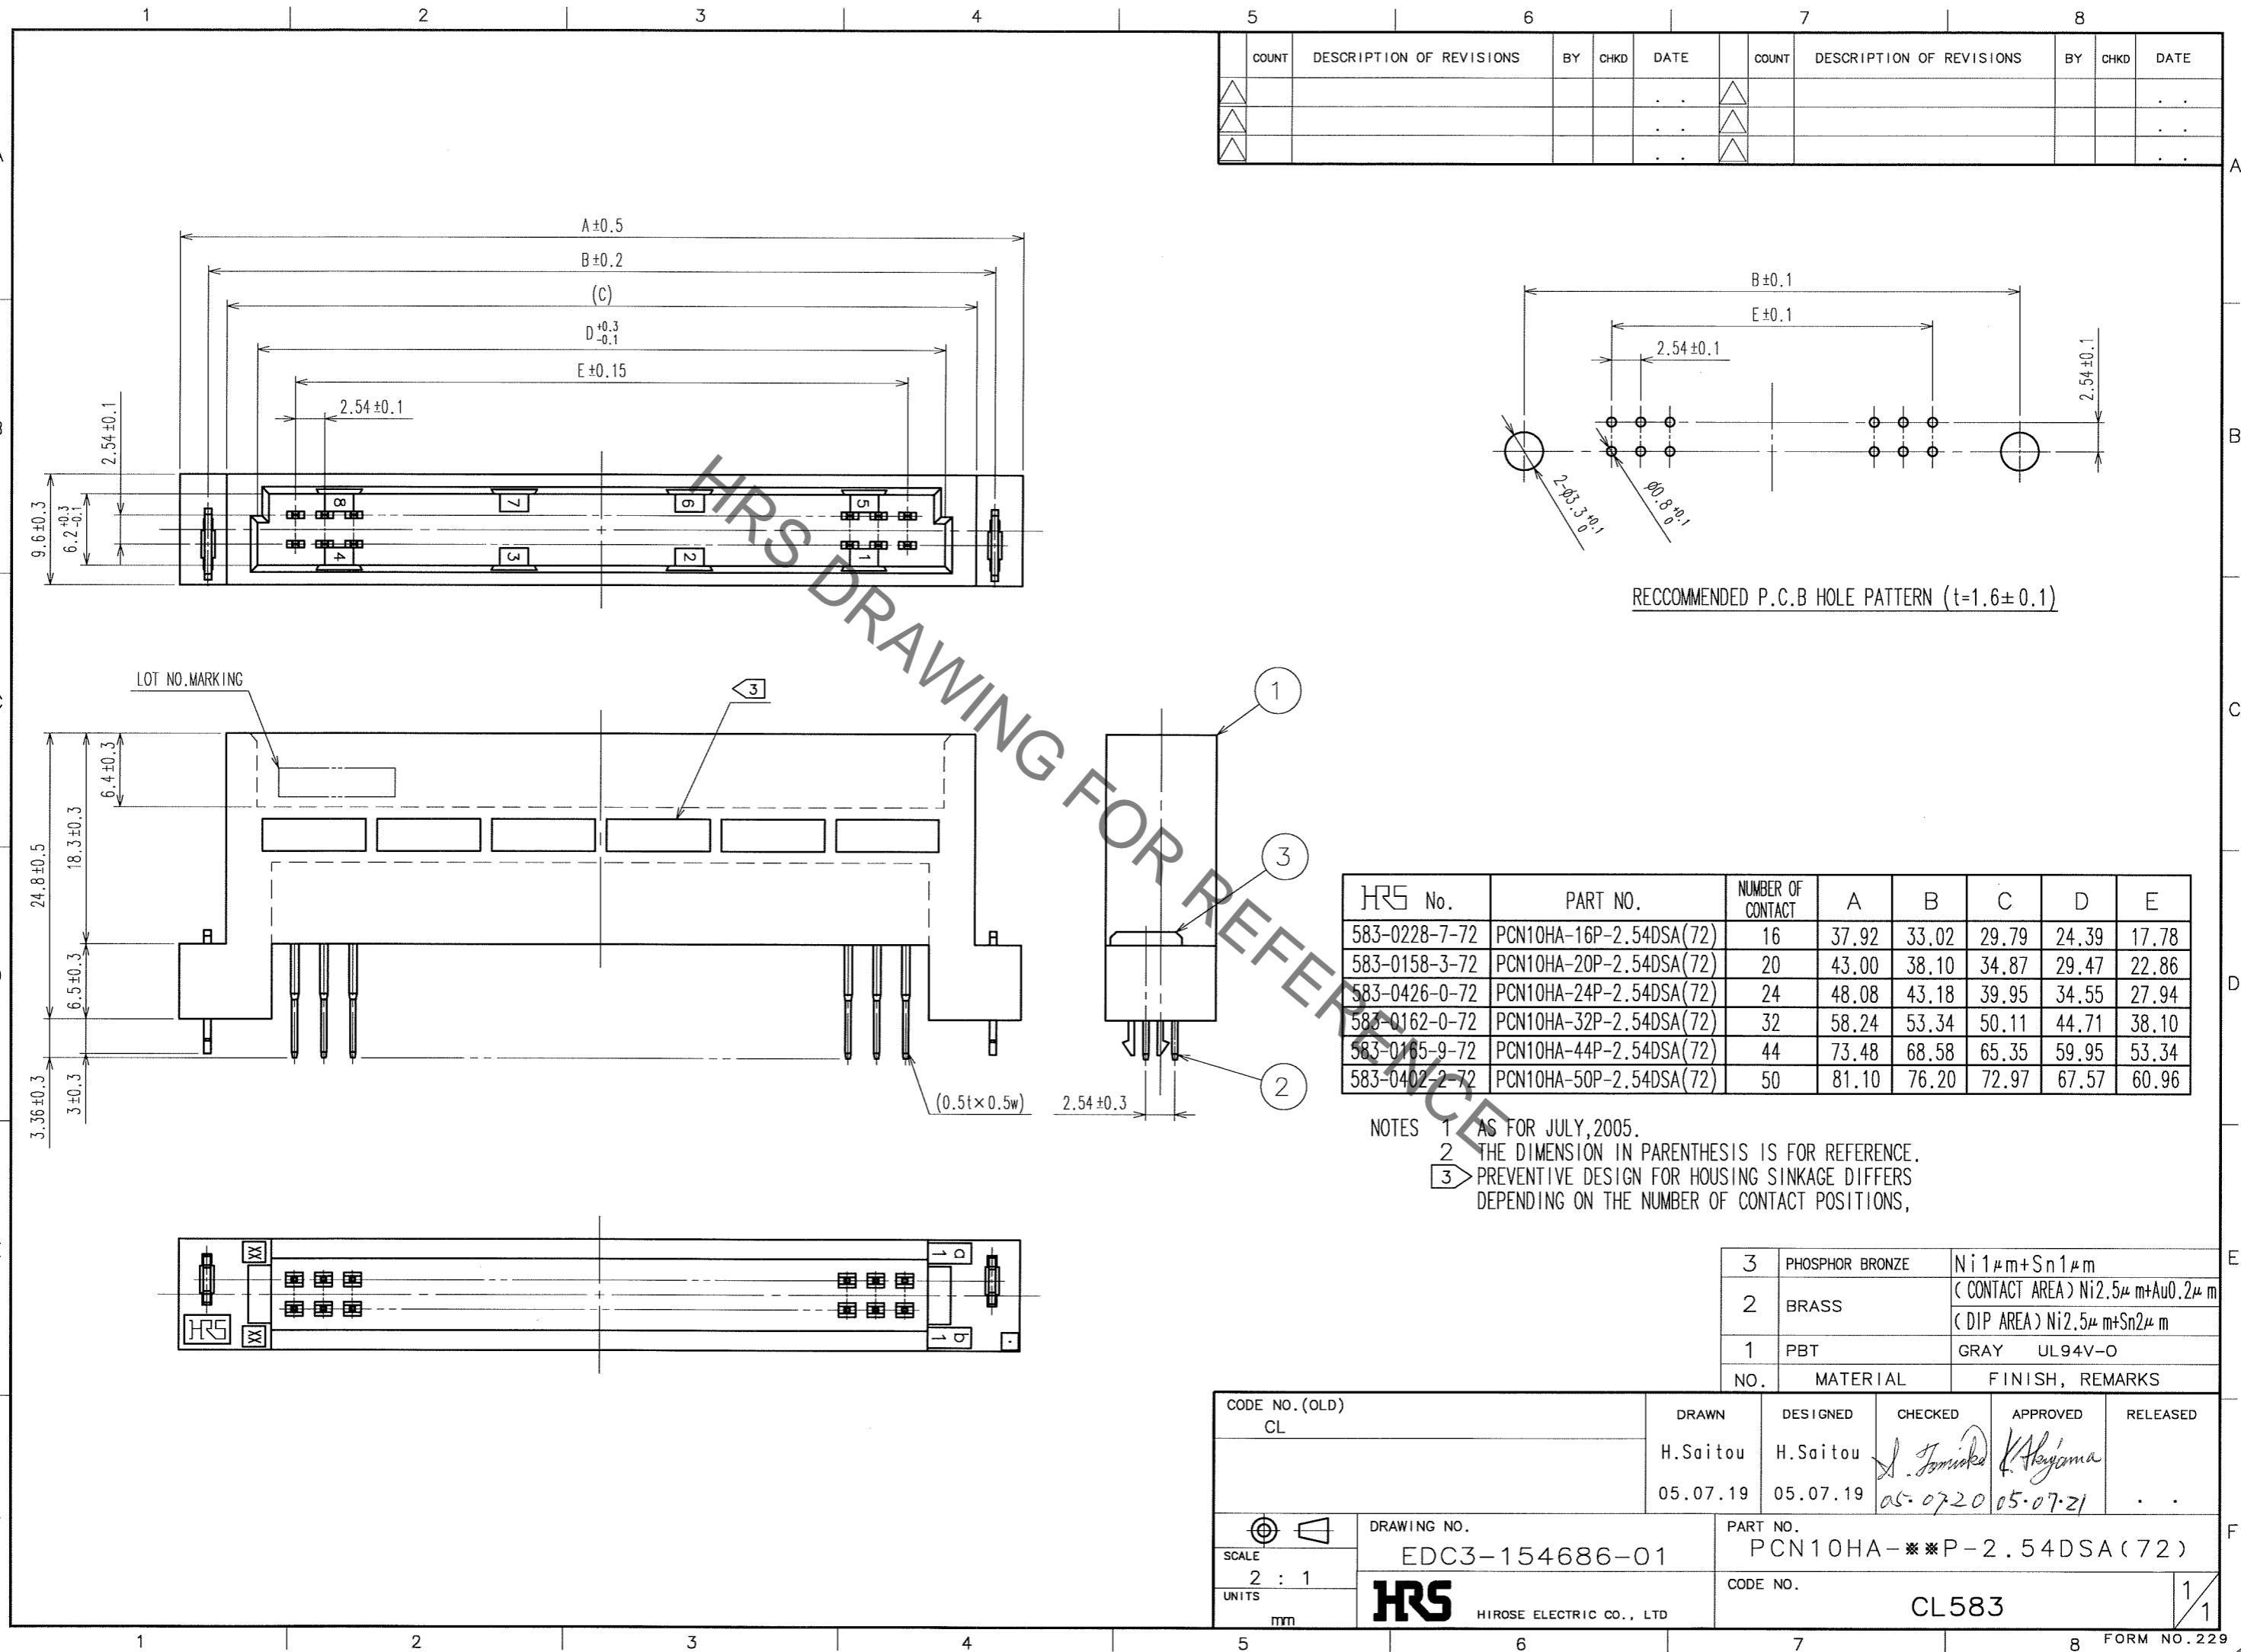

COUNT	DESCRIPTION OF REVISIONS	BY	CHKD	DATE	COUNT	DESCRIPTION OF REVISIONS	BY	CHKD	DATE
△				..	△				..
△				..	△				..
△				..	△				..

HRS No.	PART NO.	NUMBER OF CONTACT	A	B	C	D	E
583-0228-7-72	PCN10HA-16P-2.54DSA(72)	16	37.92	33.02	29.79	24.39	17.78
583-0158-3-72	PCN10HA-20P-2.54DSA(72)	20	43.00	38.10	34.87	29.47	22.86
583-0426-0-72	PCN10HA-24P-2.54DSA(72)	24	48.08	43.18	39.95	34.55	27.94
583-0162-0-72	PCN10HA-32P-2.54DSA(72)	32	58.24	53.34	50.11	44.71	38.10
583-0165-9-72	PCN10HA-44P-2.54DSA(72)	44	73.48	68.58	65.35	59.95	53.34
583-0402-2-72	PCN10HA-50P-2.54DSA(72)	50	81.10	76.20	72.97	67.57	60.96

CODE NO. (OLD) CL	DRAWN H.Saitou 05.07.19	DESIGNED H.Saitou 05.07.19	CHECKED <i>J. Tomioka</i> 05.07.20	APPROVED <i>K. Hayama</i> 05.07.21	RELEASED ..
SCALE 2 : 1 UNITS mm	DRAWING NO. EDC3-154686-01		PART NO. PCN10HA-***P-2.54DSA(72)		
	HRS HIROSE ELECTRIC CO., LTD		CODE NO. CL583		1/1