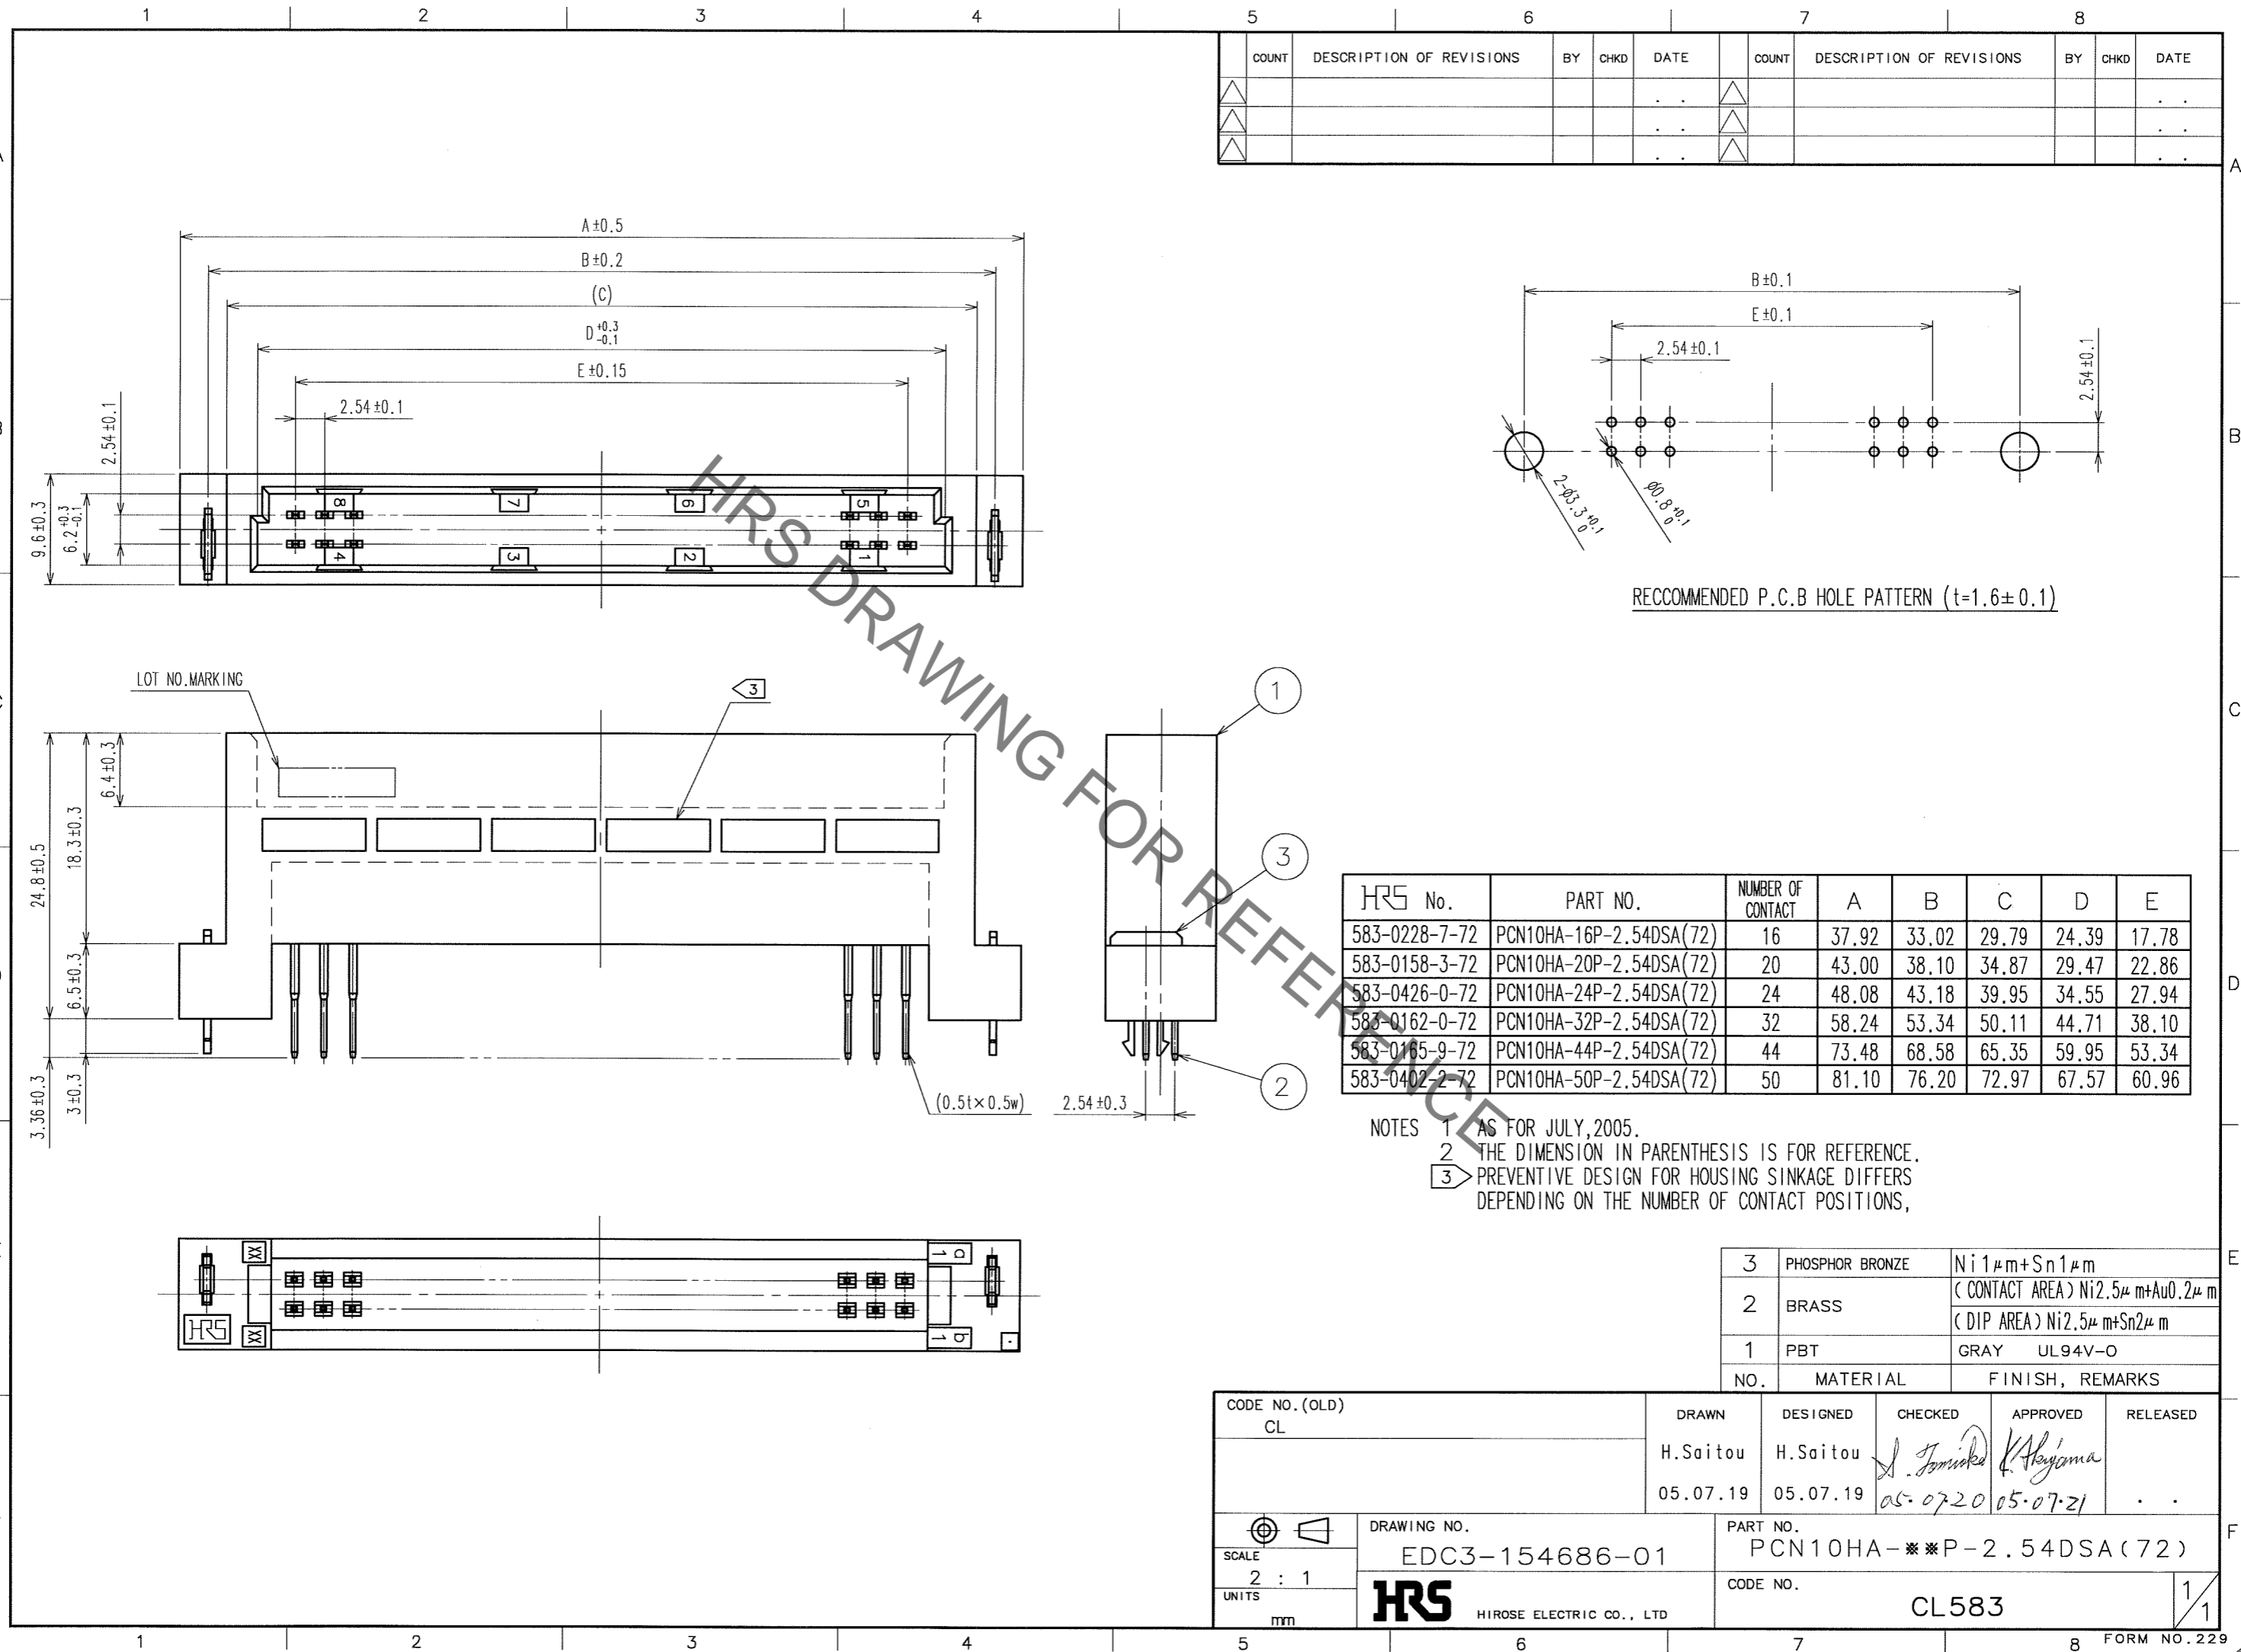

COUNT	DESCRIPTION OF REVISIONS	BY	CHKD	DATE	COUNT	DESCRIPTION OF REVISIONS	BY	CHKD	DATE

HRS No.	PART NO.	NUMBER OF CONTACT	A	B	C	D	E
583-0228-7-72	PCN10HA-16P-2.54DSA(72)	16	37.92	33.02	29.79	24.39	17.78
583-0158-3-72	PCN10HA-20P-2.54DSA(72)	20	43.00	38.10	34.87	29.47	22.86
583-0426-0-72	PCN10HA-24P-2.54DSA(72)	24	48.08	43.18	39.95	34.55	27.94
583-0162-0-72	PCN10HA-32P-2.54DSA(72)	32	58.24	53.34	50.11	44.71	38.10
583-0165-9-72	PCN10HA-44P-2.54DSA(72)	44	73.48	68.58	65.35	59.95	53.34
583-0402-2-72	PCN10HA-50P-2.54DSA(72)	50	81.10	76.20	72.97	67.57	60.96

CODE NO. (OLD) CL	DRAWN H.Saitou 05.07.19	DESIGNED H.Saitou 05.07.19	CHECKED <i>J. Tomioka</i> 05.07.20	APPROVED <i>K. Hayama</i> 05.07.21	RELEASED ..
SCALE 2 : 1 UNITS mm	DRAWING NO. EDC3-154686-01		PART NO. PCN10HA-***P-2.54DSA(72)		
HRS HIROSE ELECTRIC CO., LTD		CODE NO. CL583		1/1	