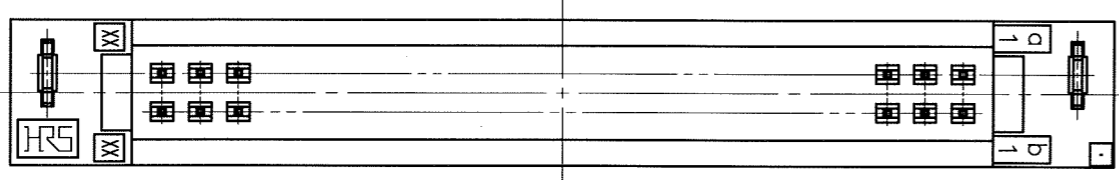

COUNT	DESCRIPTION OF REVISIONS	BY	CHKD	DATE	COUNT	DESCRIPTION OF REVISIONS	BY	CHKD	DATE
△					△				
△					△				
△					△				

RECOMMENDED P.C.B. HOLE PATTERN (t=1.6±0.1)

HRS No.	PART NO.	NUMBER OF CONTACT	A	B	C	D	E
583-0228-7-72	PCN10HA-16P-2.54DSA(72)	16	37.92	33.02	29.79	24.39	17.78
583-0158-3-72	PCN10HA-20P-2.54DSA(72)	20	43.00	38.10	34.87	29.47	22.86
583-0426-0-72	PCN10HA-24P-2.54DSA(72)	24	48.08	43.18	39.95	34.55	27.94
583-0162-0-72	PCN10HA-32P-2.54DSA(72)	32	58.24	53.34	50.11	44.71	38.10
583-0165-9-72	PCN10HA-44P-2.54DSA(72)	44	73.48	68.58	65.35	59.95	53.34
583-0402-2-72	PCN10HA-50P-2.54DSA(72)	50	81.10	76.20	72.97	67.57	60.96

NOTES 1 AS FOR JULY, 2005.
 2 THE DIMENSION IN PARENTHESIS IS FOR REFERENCE.
 3 PREVENTIVE DESIGN FOR HOUSING SINKAGE DIFFERS DEPENDING ON THE NUMBER OF CONTACT POSITIONS,

NO.	MATERIAL	FINISH, REMARKS
3	PHOSPHOR BRONZE	Ni1μm+Sn1μm (CONTACT AREA) Ni2.5μm+Au0.2μm
2	BRASS	(DIP AREA) Ni2.5μm+Sn2μm
1	PBT	GRAY UL94V-0