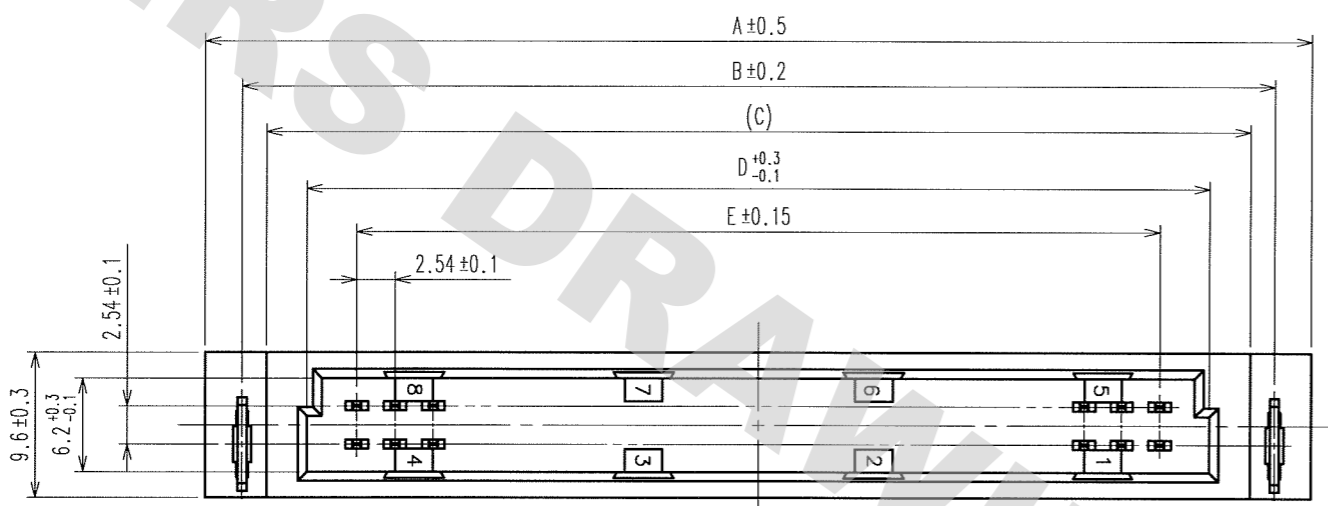

COUNT	DESCRIPTION OF REVISIONS	BY	CHKD	DATE	COUNT	DESCRIPTION OF REVISIONS	BY	CHKD	DATE
△					△				
△					△				
△					△				

RECOMMENDED P.C.B. HOLE PATTERN (t=1.6±0.1)

HRS No.	PART NO.	NUMBER OF CONTACT	A	B	C	D	E
583-0228-7-72	PCN10HA-16P-2.54DSA(72)	16	37.92	33.02	29.79	24.39	17.78
583-0158-3-72	PCN10HA-20P-2.54DSA(72)	20	43.00	38.10	34.87	29.47	22.86
583-0426-0-72	PCN10HA-24P-2.54DSA(72)	24	48.08	43.18	39.95	34.55	27.94
583-0162-0-72	PCN10HA-32P-2.54DSA(72)	32	58.24	53.34	50.11	44.71	38.10
583-0165-9-72	PCN10HA-44P-2.54DSA(72)	44	73.48	68.58	65.35	59.95	53.34
583-0402-2-72	PCN10HA-50P-2.54DSA(72)	50	81.10	76.20	72.97	67.57	60.96

CODE NO. (OLD) CL	DRAWN H.Saitou 05.07.19	DESIGNED H.Saitou 05.07.19	CHECKED J. Tomioka 05.07.20	APPROVED K. Hayama 05.07.21	RELEASED ..
SCALE 2 : 1 UNITS mm	DRAWING NO. EDC3-154686-01		PART NO. PCN10HA-***P-2.54DSA(72)		
	HRS HIROSE ELECTRIC CO., LTD		CODE NO. CL583		1/1