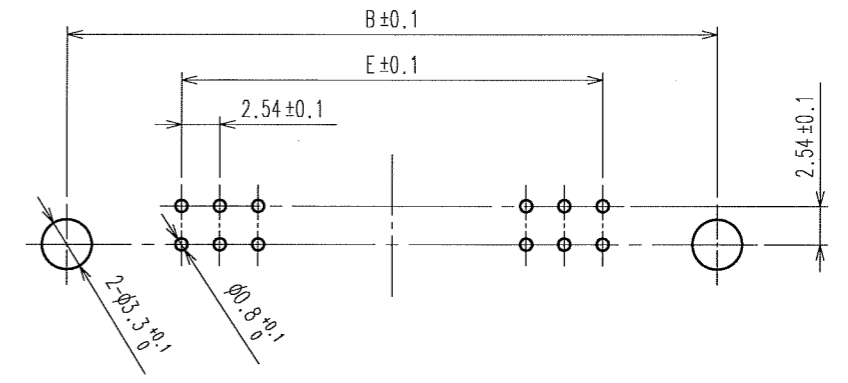

COUNT	DESCRIPTION OF REVISIONS	BY	CHKD	DATE	COUNT	DESCRIPTION OF REVISIONS	BY	CHKD	DATE
△					△				
△					△				
△					△				

RECOMMENDED P.C.B. HOLE PATTERN (t=1.6±0.1)

HRS No.	PART NO.	NUMBER OF CONTACT	A	B	C	D	E
583-0228-7-72	PCN10HA-16P-2.54DSA(72)	16	37.92	33.02	29.79	24.39	17.78
583-0158-3-72	PCN10HA-20P-2.54DSA(72)	20	43.00	38.10	34.87	29.47	22.86
583-0426-0-72	PCN10HA-24P-2.54DSA(72)	24	48.08	43.18	39.95	34.55	27.94
583-0162-0-72	PCN10HA-32P-2.54DSA(72)	32	58.24	53.34	50.11	44.71	38.10
583-0165-9-72	PCN10HA-44P-2.54DSA(72)	44	73.48	68.58	65.35	59.95	53.34
583-0402-2-72	PCN10HA-50P-2.54DSA(72)	50	81.10	76.20	72.97	67.57	60.96

NOTES 1 AS FOR JULY, 2005.
 2 THE DIMENSION IN PARENTHESIS IS FOR REFERENCE.
 3 PREVENTIVE DESIGN FOR HOUSING SINKAGE DIFFERS DEPENDING ON THE NUMBER OF CONTACT POSITIONS,

NO.	MATERIAL	FINISH, REMARKS
3	PHOSPHOR BRONZE	Ni1μm+Sn1μm (CONTACT AREA) Ni2.5μm+Au0.2μm
2	BRASS	(DIP AREA) Ni2.5μm+Sn2μm
1	PBT	GRAY UL94V-0

CODE NO. (OLD) CL	DRAWN H.Saitou 05.07.19	DESIGNED H.Saitou 05.07.19	CHECKED J. Tomioka 05.07.20	APPROVED K. Hayama 05.07.21	RELEASED ..
SCALE 2 : 1 UNITS mm	DRAWING NO. EDC3-154686-01		PART NO. PCN10HA-***P-2.54DSA(72)		
	HRS HIROSE ELECTRIC CO., LTD		CODE NO. CL583		1/1