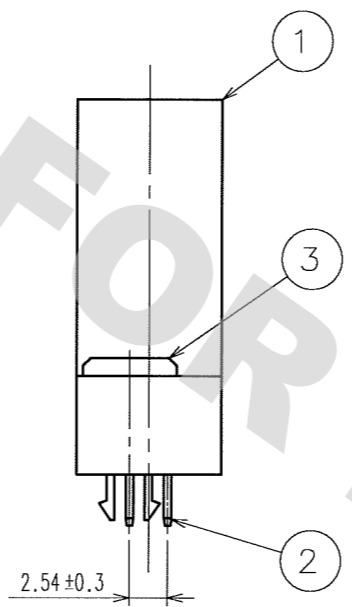

COUNT	DESCRIPTION OF REVISIONS	BY	CHKD	DATE	COUNT	DESCRIPTION OF REVISIONS	BY	CHKD	DATE
△					△				
△					△				
△					△				

RECOMMENDED P.C.B. HOLE PATTERN (t=1.6±0.1)

HRS No.	PART NO.	NUMBER OF CONTACT	A	B	C	D	E
583-0228-7-72	PCN10HA-16P-2.54DSA(72)	16	37.92	33.02	29.79	24.39	17.78
583-0158-3-72	PCN10HA-20P-2.54DSA(72)	20	43.00	38.10	34.87	29.47	22.86
583-0426-0-72	PCN10HA-24P-2.54DSA(72)	24	48.08	43.18	39.95	34.55	27.94
583-0162-0-72	PCN10HA-32P-2.54DSA(72)	32	58.24	53.34	50.11	44.71	38.10
583-0165-9-72	PCN10HA-44P-2.54DSA(72)	44	73.48	68.58	65.35	59.95	53.34
583-0402-2-72	PCN10HA-50P-2.54DSA(72)	50	81.10	76.20	72.97	67.57	60.96

NOTES 1 AS FOR JULY, 2005.
 2 THE DIMENSION IN PARENTHESIS IS FOR REFERENCE.
 3 PREVENTIVE DESIGN FOR HOUSING SINKAGE DIFFERS DEPENDING ON THE NUMBER OF CONTACT POSITIONS,

NO.	MATERIAL	FINISH, REMARKS
3	PHOSPHOR BRONZE	Ni1μm+Sn1μm (CONTACT AREA) Ni2.5μm+Au0.2μm
2	BRASS	(DIP AREA) Ni2.5μm+Sn2μm
1	PBT	GRAY UL94V-0

CODE NO. (OLD) CL	DRAWN H.Saitou 05.07.19	DESIGNED H.Saitou 05.07.19	CHECKED J. Tomioka 05.07.20	APPROVED K. Hayama 05.07.21	RELEASED ..
SCALE 2 : 1 UNITS mm	DRAWING NO. EDC3-154686-01		PART NO. PCN10HA-***P-2.54DSA(72)		
	HRS HIROSE ELECTRIC CO., LTD		CODE NO. CL583		1/1