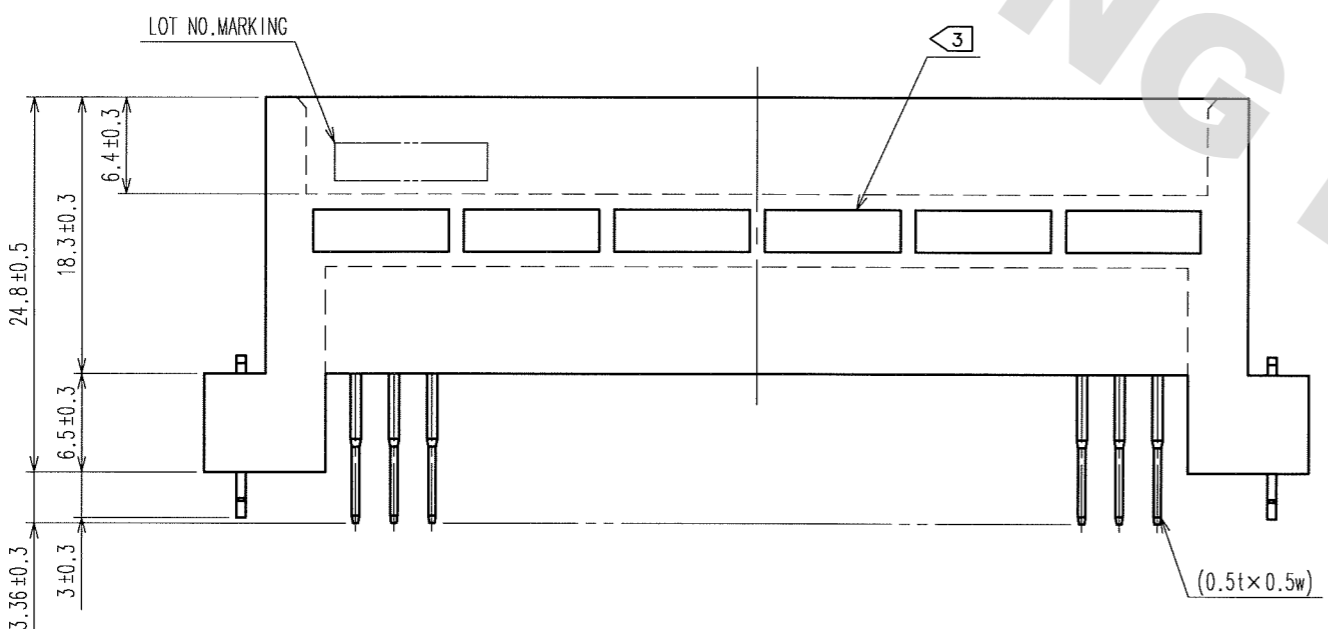

COUNT	DESCRIPTION OF REVISIONS	BY	CHKD	DATE	COUNT	DESCRIPTION OF REVISIONS	BY	CHKD	DATE
△					△				
△					△				
△					△				

RECOMMENDED P.C.B. HOLE PATTERN (t=1.6±0.1)

HRS No.	PART NO.	NUMBER OF CONTACT	A	B	C	D	E
583-0228-7-72	PCN10HA-16P-2.54DSA(72)	16	37.92	33.02	29.79	24.39	17.78
583-0158-3-72	PCN10HA-20P-2.54DSA(72)	20	43.00	38.10	34.87	29.47	22.86
583-0426-0-72	PCN10HA-24P-2.54DSA(72)	24	48.08	43.18	39.95	34.55	27.94
583-0162-0-72	PCN10HA-32P-2.54DSA(72)	32	58.24	53.34	50.11	44.71	38.10
583-0165-9-72	PCN10HA-44P-2.54DSA(72)	44	73.48	68.58	65.35	59.95	53.34
583-0402-2-72	PCN10HA-50P-2.54DSA(72)	50	81.10	76.20	72.97	67.57	60.96

CODE NO. (OLD) CL	DRAWN H.Saitou 05.07.19	DESIGNED H.Saitou 05.07.19	CHECKED J. Tomioka 05.07.20	APPROVED K. Hayama 05.07.21	RELEASED ..
SCALE 2 : 1 UNITS mm	DRAWING NO. EDC3-154686-01		PART NO. PCN10HA-***P-2.54DSA(72)		
	HRS HIROSE ELECTRIC CO., LTD		CODE NO. CL583		1/1