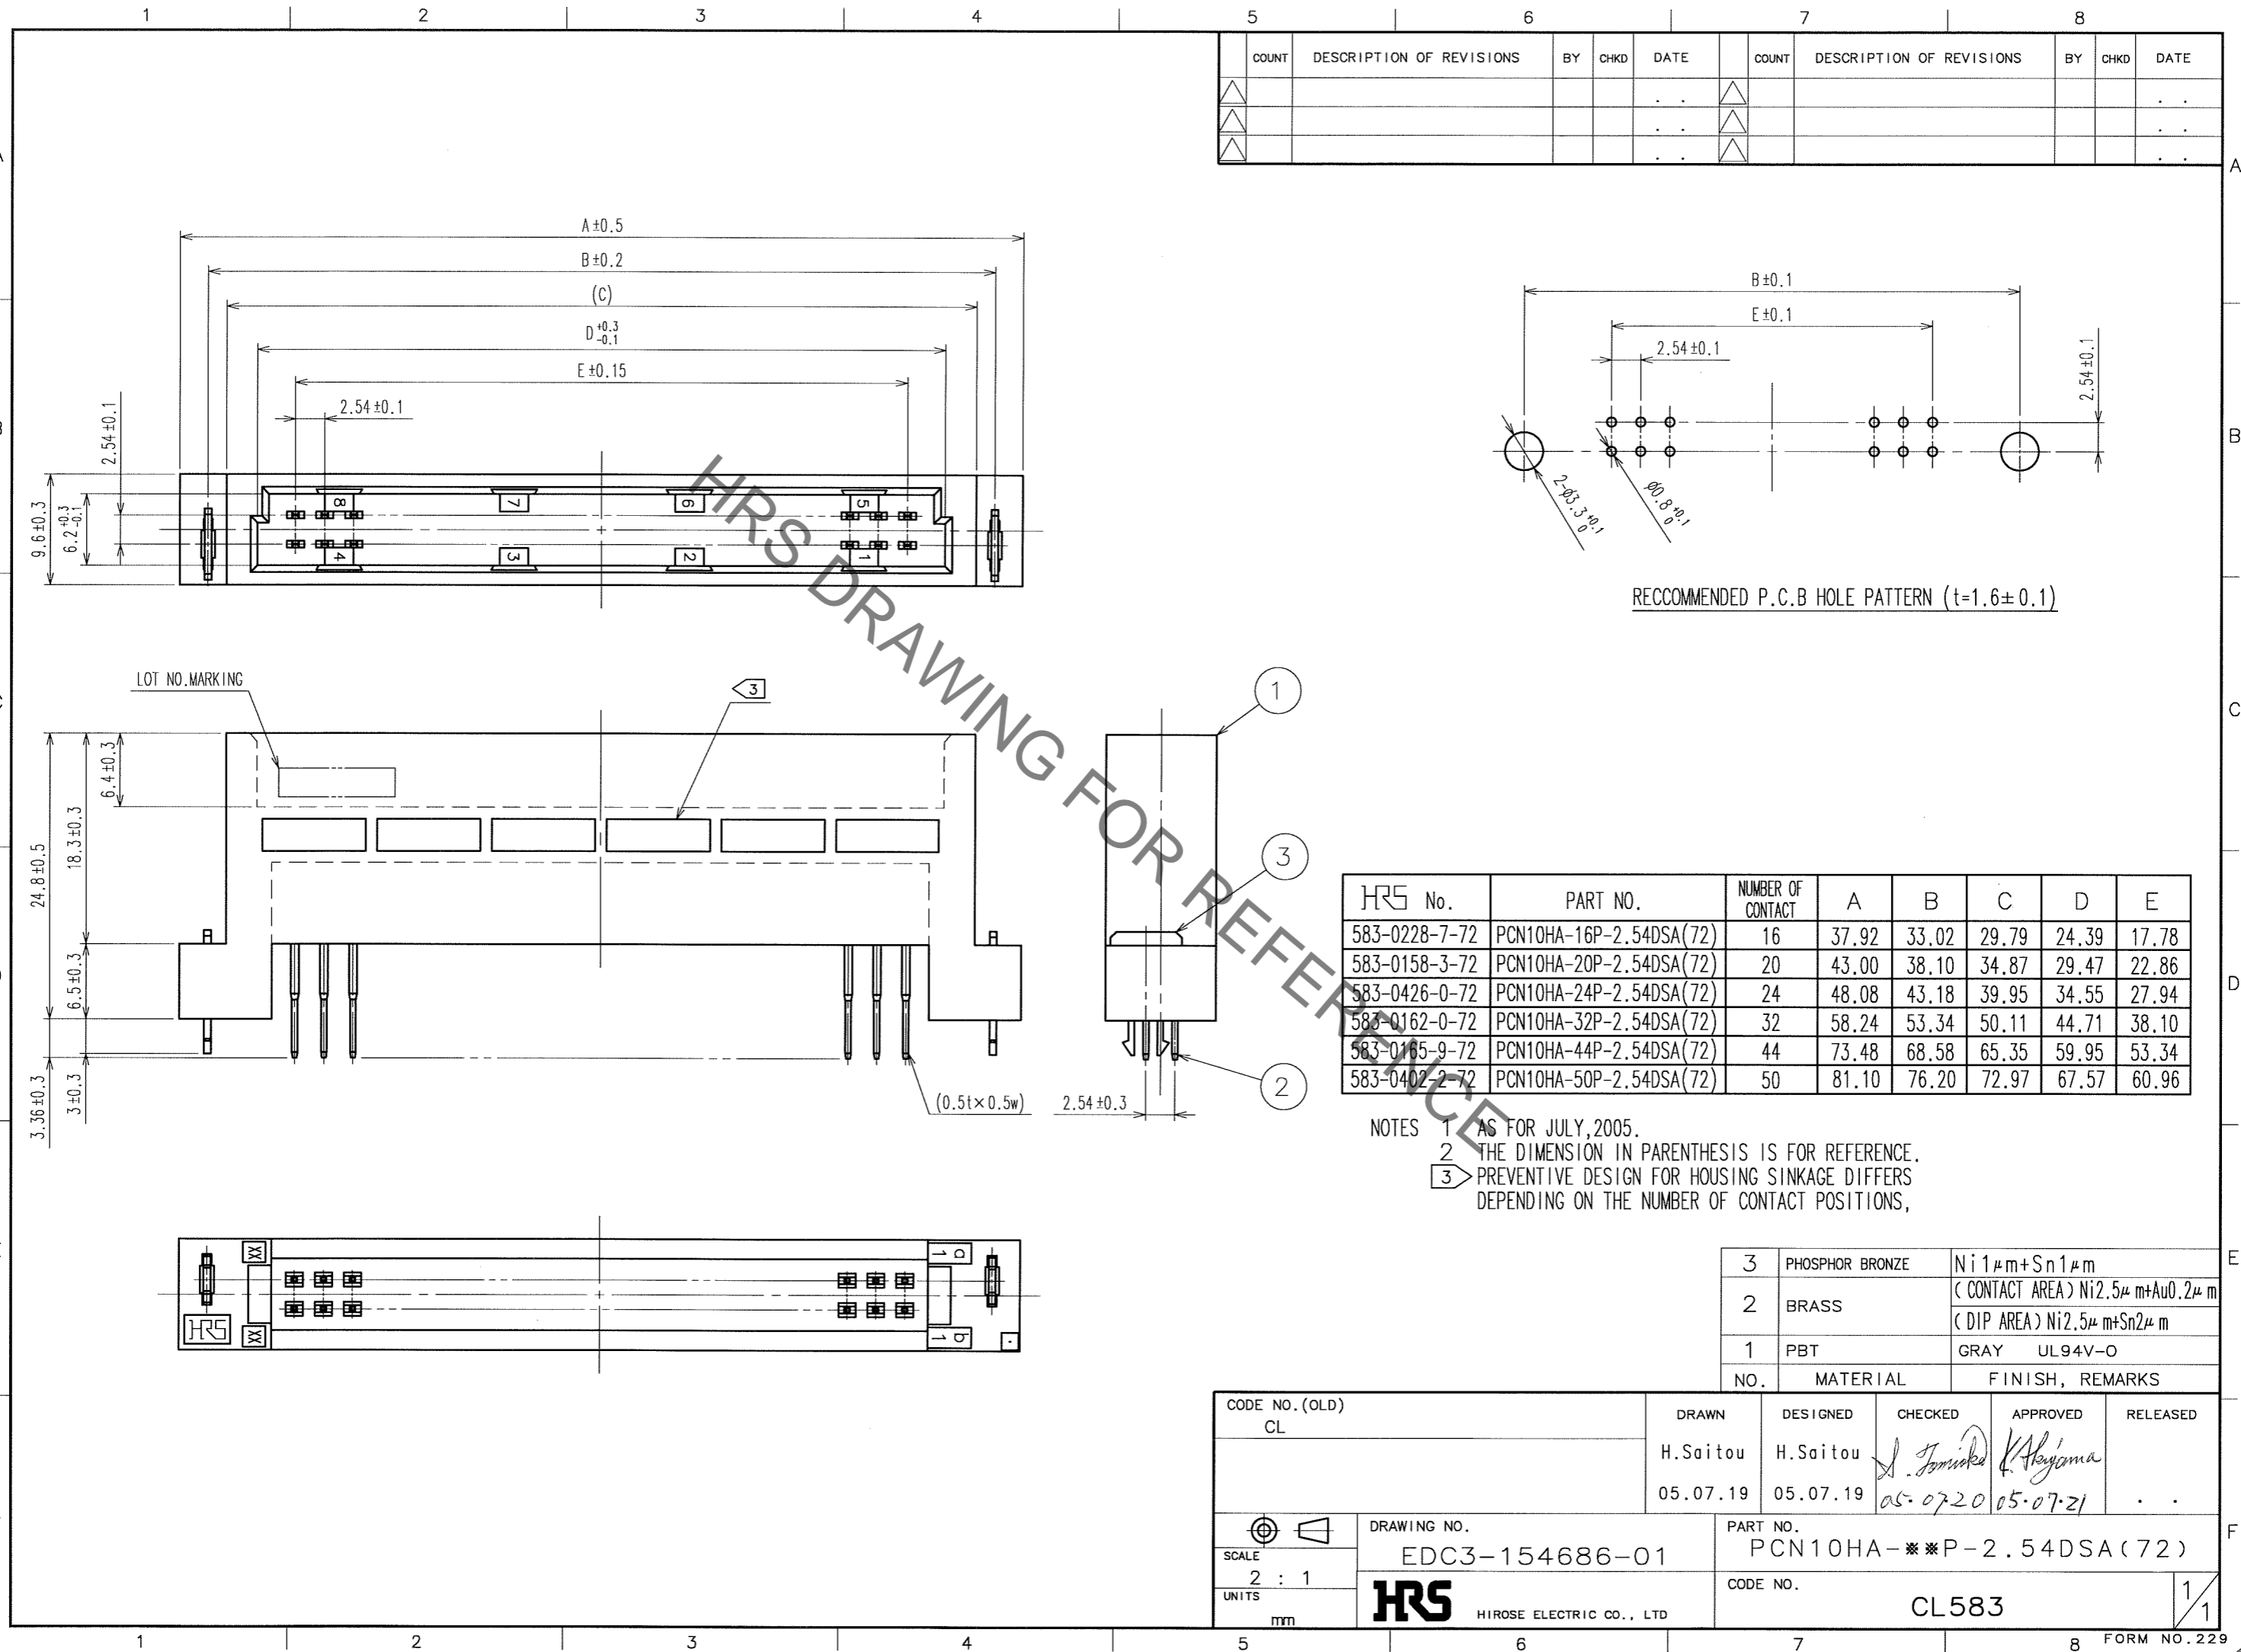

Sep.1.2021 Copyright 2021 HIROSE ELECTRIC CO., LTD. All Rights Reserved.
In case of consideration for using Automotive equipment / device which demand high reliability, kindly contact our sales window correspondents.

COUNT	DESCRIPTION OF REVISIONS	BY	CHKD	DATE	COUNT	DESCRIPTION OF REVISIONS	BY	CHKD	DATE
△					△				
△					△				
△					△				

HRS No.	PART NO.	NUMBER OF CONTACT	A	B	C	D	E
583-0228-7-72	PCN10HA-16P-2.54DSA(72)	16	37.92	33.02	29.79	24.39	17.78
583-0158-3-72	PCN10HA-20P-2.54DSA(72)	20	43.00	38.10	34.87	29.47	22.86
583-0426-0-72	PCN10HA-24P-2.54DSA(72)	24	48.08	43.18	39.95	34.55	27.94
583-0162-0-72	PCN10HA-32P-2.54DSA(72)	32	58.24	53.34	50.11	44.71	38.10
583-0165-9-72	PCN10HA-44P-2.54DSA(72)	44	73.48	68.58	65.35	59.95	53.34
583-0402-2-72	PCN10HA-50P-2.54DSA(72)	50	81.10	76.20	72.97	67.57	60.96

NOTES 1 AS FOR JULY, 2005.
2 THE DIMENSION IN PARENTHESIS IS FOR REFERENCE.
3 PREVENTIVE DESIGN FOR HOUSING SINKAGE DIFFERS DEPENDING ON THE NUMBER OF CONTACT POSITIONS,

NO.	MATERIAL	FINISH, REMARKS
3	PHOSPHOR BRONZE	Ni1μm+Sn1μm (CONTACT AREA) Ni2.5μm+Au0.2μm
2	BRASS	(DIP AREA) Ni2.5μm+Sn2μm
1	PBT	GRAY UL94V-0

CODE NO. (OLD) CL	DRAWN H.Saitou 05.07.19	DESIGNED H.Saitou 05.07.19	CHECKED <i>J. Tanaka</i> 05.07.20	APPROVED <i>K. Hayama</i> 05.07.21	RELEASED ..
DRAWING NO. EDC3-154686-01		PART NO. PCN10HA-***P-2.54DSA(72)			
SCALE 2 : 1		UNITS mm		CODE NO. CL583	
HRS HIROSE ELECTRIC CO., LTD				1/1