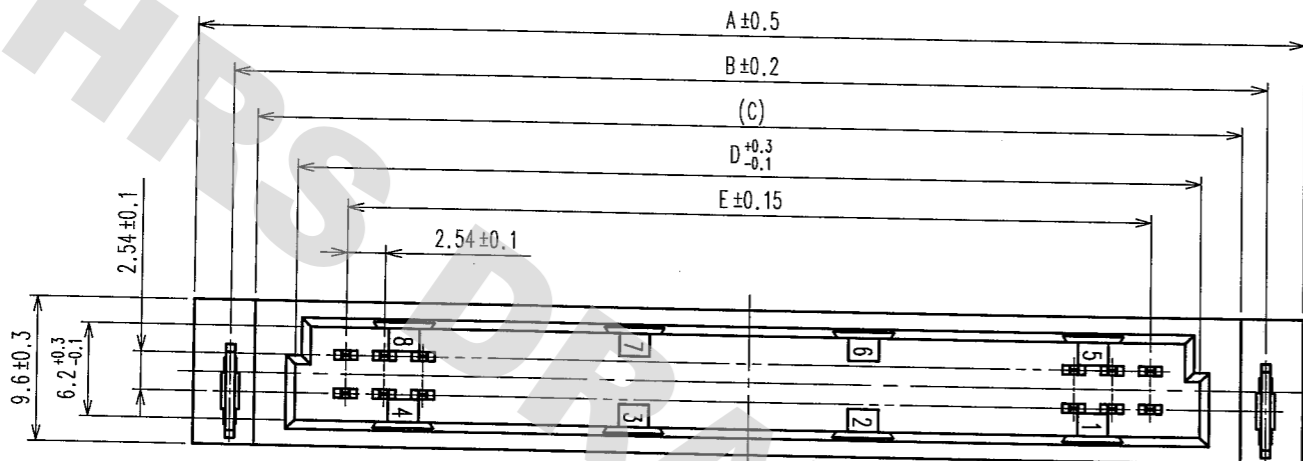

COUNT	DESCRIPTION OF REVISIONS	BY	CHKD	DATE	COUNT	DESCRIPTION OF REVISIONS	BY	CHKD	DATE
△					△				
△					△				
△					△				

RECOMMENDED P.C.B. HOLE PATTERN (t=1.6±0.1)

HRS No.	PART NO.	NUMBER OF CONTACT	A	B	C	D	E
583-0229-0-72	PCN10HB-16P-2.54DSA(72)	16	37.92	33.02	29.79	24.39	17.78
583-0159-6-72	PCN10HB-20P-2.54DSA(72)	20	43.00	38.10	34.87	29.47	22.86
583-0427-3-72	PCN10HB-24P-2.54DSA(72)	24	48.08	43.18	39.95	34.55	27.94
583-0163-3-72	PCN10HB-32P-2.54DSA(72)	32	58.24	53.34	50.11	44.71	38.10
583-0166-1-72	PCN10HB-44P-2.54DSA(72)	44	73.48	68.58	65.35	59.95	53.34
583-0403-5-72	PCN10HB-50P-2.54DSA(72)	50	81.10	76.20	72.97	67.57	60.96

CODE NO. (OLD) CL	DRAWN M. OGAWA 05.08.29	DESIGNED H. SAITOU 05.08.29	CHECKED <i>X. Tomioka</i> 05.08.30	APPROVED <i>K. Aoyama</i> 05.08.30	RELEASED
SCALE 2 : 1	DRAWING NO. EDC3-154687-01		PART NO. PCN10HB-**-P-2.54DSA(72)		
UNITS mm	HRS HIROSE ELECTRIC CO., LTD.		CODE NO. CL583	1/1	