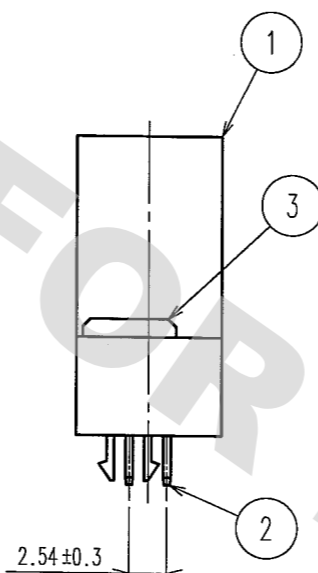

COUNT	DESCRIPTION OF REVISIONS	BY	CHKD	DATE	COUNT	DESCRIPTION OF REVISIONS	BY	CHKD	DATE
△					△				
△					△				
△					△				

RECOMMENDED P.C.B. HOLE PATTERN (t=1.6±0.1)

HRS No.	PART NO.	NUMBER OF CONTACT	A	B	C	D	E
583-0229-0-72	PCN10HB-16P-2.54DSA(72)	16	37.92	33.02	29.79	24.39	17.78
583-0159-6-72	PCN10HB-20P-2.54DSA(72)	20	43.00	38.10	34.87	29.47	22.86
583-0427-3-72	PCN10HB-24P-2.54DSA(72)	24	48.08	43.18	39.95	34.55	27.94
583-0163-3-72	PCN10HB-32P-2.54DSA(72)	32	58.24	53.34	50.11	44.71	38.10
583-0166-1-72	PCN10HB-44P-2.54DSA(72)	44	73.48	68.58	65.35	59.95	53.34
583-0403-5-72	PCN10HB-50P-2.54DSA(72)	50	81.10	76.20	72.97	67.57	60.96

NOTE 1. AS FOR AUG, 2005.
 2. THE DIMENSION IN PARENTHESIS IS FOR REFERENCE.
 ③ PREVENTIVE DESIGN FOR HOUSING SINKAGE DIFFERS DEPENDING ON THE NUMBER OF CONTACT POSITIONS.

NO.	MATERIAL	FINISH, REMARKS
3	PHOSPHOR BRONZE	Ni1μ m+Sn1μ m
2	BRASS	CONTACT AREA: Ni2.5μ m+ Au0.2μ m MOUNTING AREA: Ni2.5μ m+ Sn2μ m
1	PBT	GRAY, UL94V-0

CODE NO. (OLD) CL	DRAWN M. OGAWA 05.08.29	DESIGNED H. SAITOU 05.08.29	CHECKED <i>X. Tomioka</i> 05.08.30	APPROVED <i>K. Aoyama</i> 05.08.30	RELEASED
SCALE 2 : 1	DRAWING NO. EDC3-154687-01		PART NO. PCN10HB-**-P-2.54DSA(72)		
UNITS mm	HRS HIROSE ELECTRIC CO., LTD.		CODE NO. CL583	1/1	