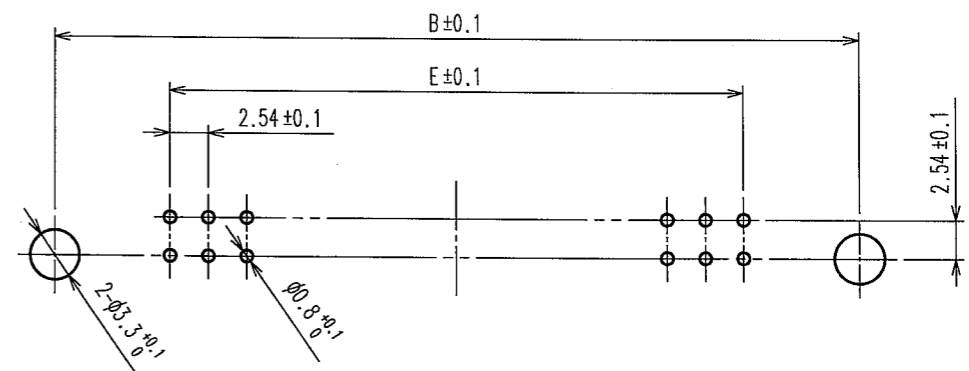

COUNT	DESCRIPTION OF REVISIONS	BY	CHKD	DATE	COUNT	DESCRIPTION OF REVISIONS	BY	CHKD	DATE
△					△				
△					△				
△					△				

RECOMMENDED P.C.B. HOLE PATTERN (t=1.6±0.1)

HRS No.	PART NO.	NUMBER OF CONTACT	A	B	C	D	E
583-0229-0-72	PCN10HB-16P-2.54DSA(72)	16	37.92	33.02	29.79	24.39	17.78
583-0159-6-72	PCN10HB-20P-2.54DSA(72)	20	43.00	38.10	34.87	29.47	22.86
583-0427-3-72	PCN10HB-24P-2.54DSA(72)	24	48.08	43.18	39.95	34.55	27.94
583-0163-3-72	PCN10HB-32P-2.54DSA(72)	32	58.24	53.34	50.11	44.71	38.10
583-0166-1-72	PCN10HB-44P-2.54DSA(72)	44	73.48	68.58	65.35	59.95	53.34
583-0403-5-72	PCN10HB-50P-2.54DSA(72)	50	81.10	76.20	72.97	67.57	60.96

NOTE 1. AS FOR AUG, 2005.
 2. THE DIMENSION IN PARENTHESIS IS FOR REFERENCE.
 ③ PREVENTIVE DESIGN FOR HOUSING SINKAGE DIFFERS DEPENDING ON THE NUMBER OF CONTACT POSITIONS.

NO.	MATERIAL	FINISH, REMARKS
3	PHOSPHOR BRONZE	Ni1μ m+Sn1μ m
2	BRASS	CONTACT AREA: Ni2.5μ m+ Au0.2μ m MOUNTING AREA: Ni2.5μ m+ Sn2μ m
1	PBT	GRAY, UL94V-0

CODE NO. (OLD) CL	DRAWN M. OGAWA 05.08.29	DESIGNED H. SAITOU 05.08.29	CHECKED <i>X. Tomioka</i> 05.08.30	APPROVED <i>K. Aoyama</i> 05.08.30	RELEASED
SCALE 2 : 1	DRAWING NO. EDC3-154687-01		PART NO. PCN10HB-**-P-2.54DSA(72)		
UNITS mm	HRS HIROSE ELECTRIC CO., LTD.		CODE NO. CL583	1/1	