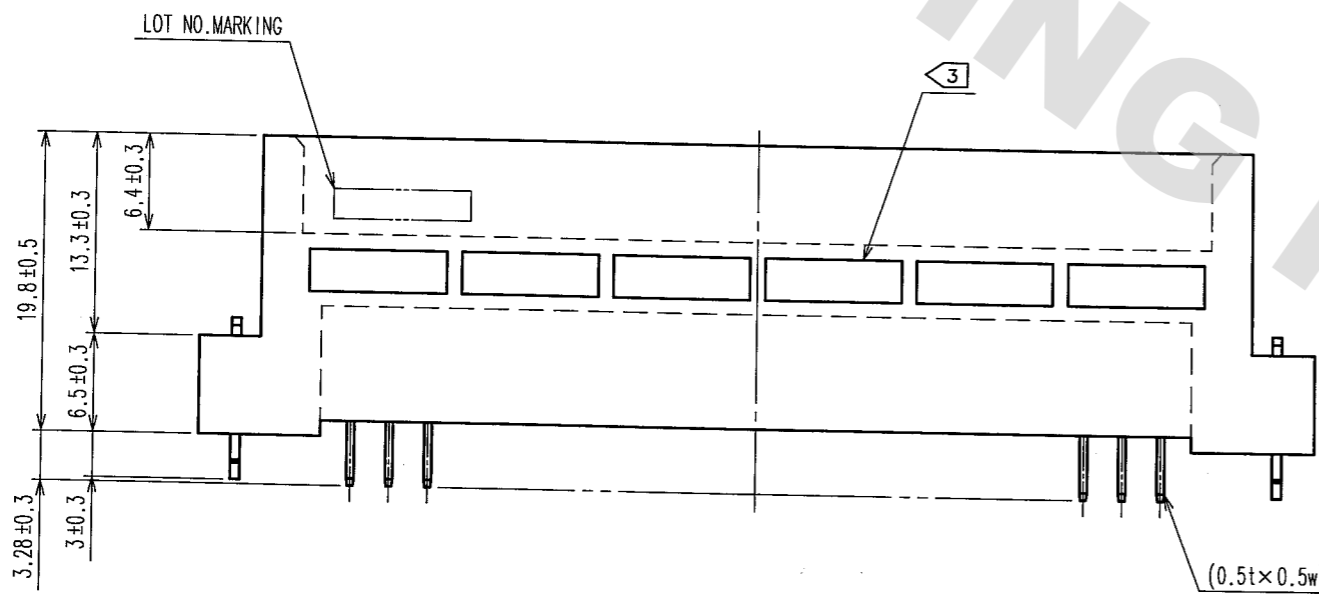

COUNT	DESCRIPTION OF REVISIONS	BY	CHKD	DATE	COUNT	DESCRIPTION OF REVISIONS	BY	CHKD	DATE
△					△				
△					△				
△					△				

RECOMMENDED P.C.B. HOLE PATTERN (t=1.6±0.1)

HRS No.	PART NO.	NUMBER OF CONTACT	A	B	C	D	E
583-0229-0-72	PCN10HB-16P-2.54DSA(72)	16	37.92	33.02	29.79	24.39	17.78
583-0159-6-72	PCN10HB-20P-2.54DSA(72)	20	43.00	38.10	34.87	29.47	22.86
583-0427-3-72	PCN10HB-24P-2.54DSA(72)	24	48.08	43.18	39.95	34.55	27.94
583-0163-3-72	PCN10HB-32P-2.54DSA(72)	32	58.24	53.34	50.11	44.71	38.10
583-0166-1-72	PCN10HB-44P-2.54DSA(72)	44	73.48	68.58	65.35	59.95	53.34
583-0403-5-72	PCN10HB-50P-2.54DSA(72)	50	81.10	76.20	72.97	67.57	60.96

CODE NO. (OLD) CL	DRAWN M. OGAWA 05.08.29	DESIGNED H. SAITOU 05.08.29	CHECKED <i>X. Tomioka</i> 05.08.30	APPROVED <i>K. Aoyama</i> 05.08.30	RELEASED
SCALE 2 : 1	DRAWING NO. EDC3-154687-01		PART NO. PCN10HB-**-P-2.54DSA(72)		
UNITS mm	HRS HIROSE ELECTRIC CO., LTD.		CODE NO. CL583	1/1	